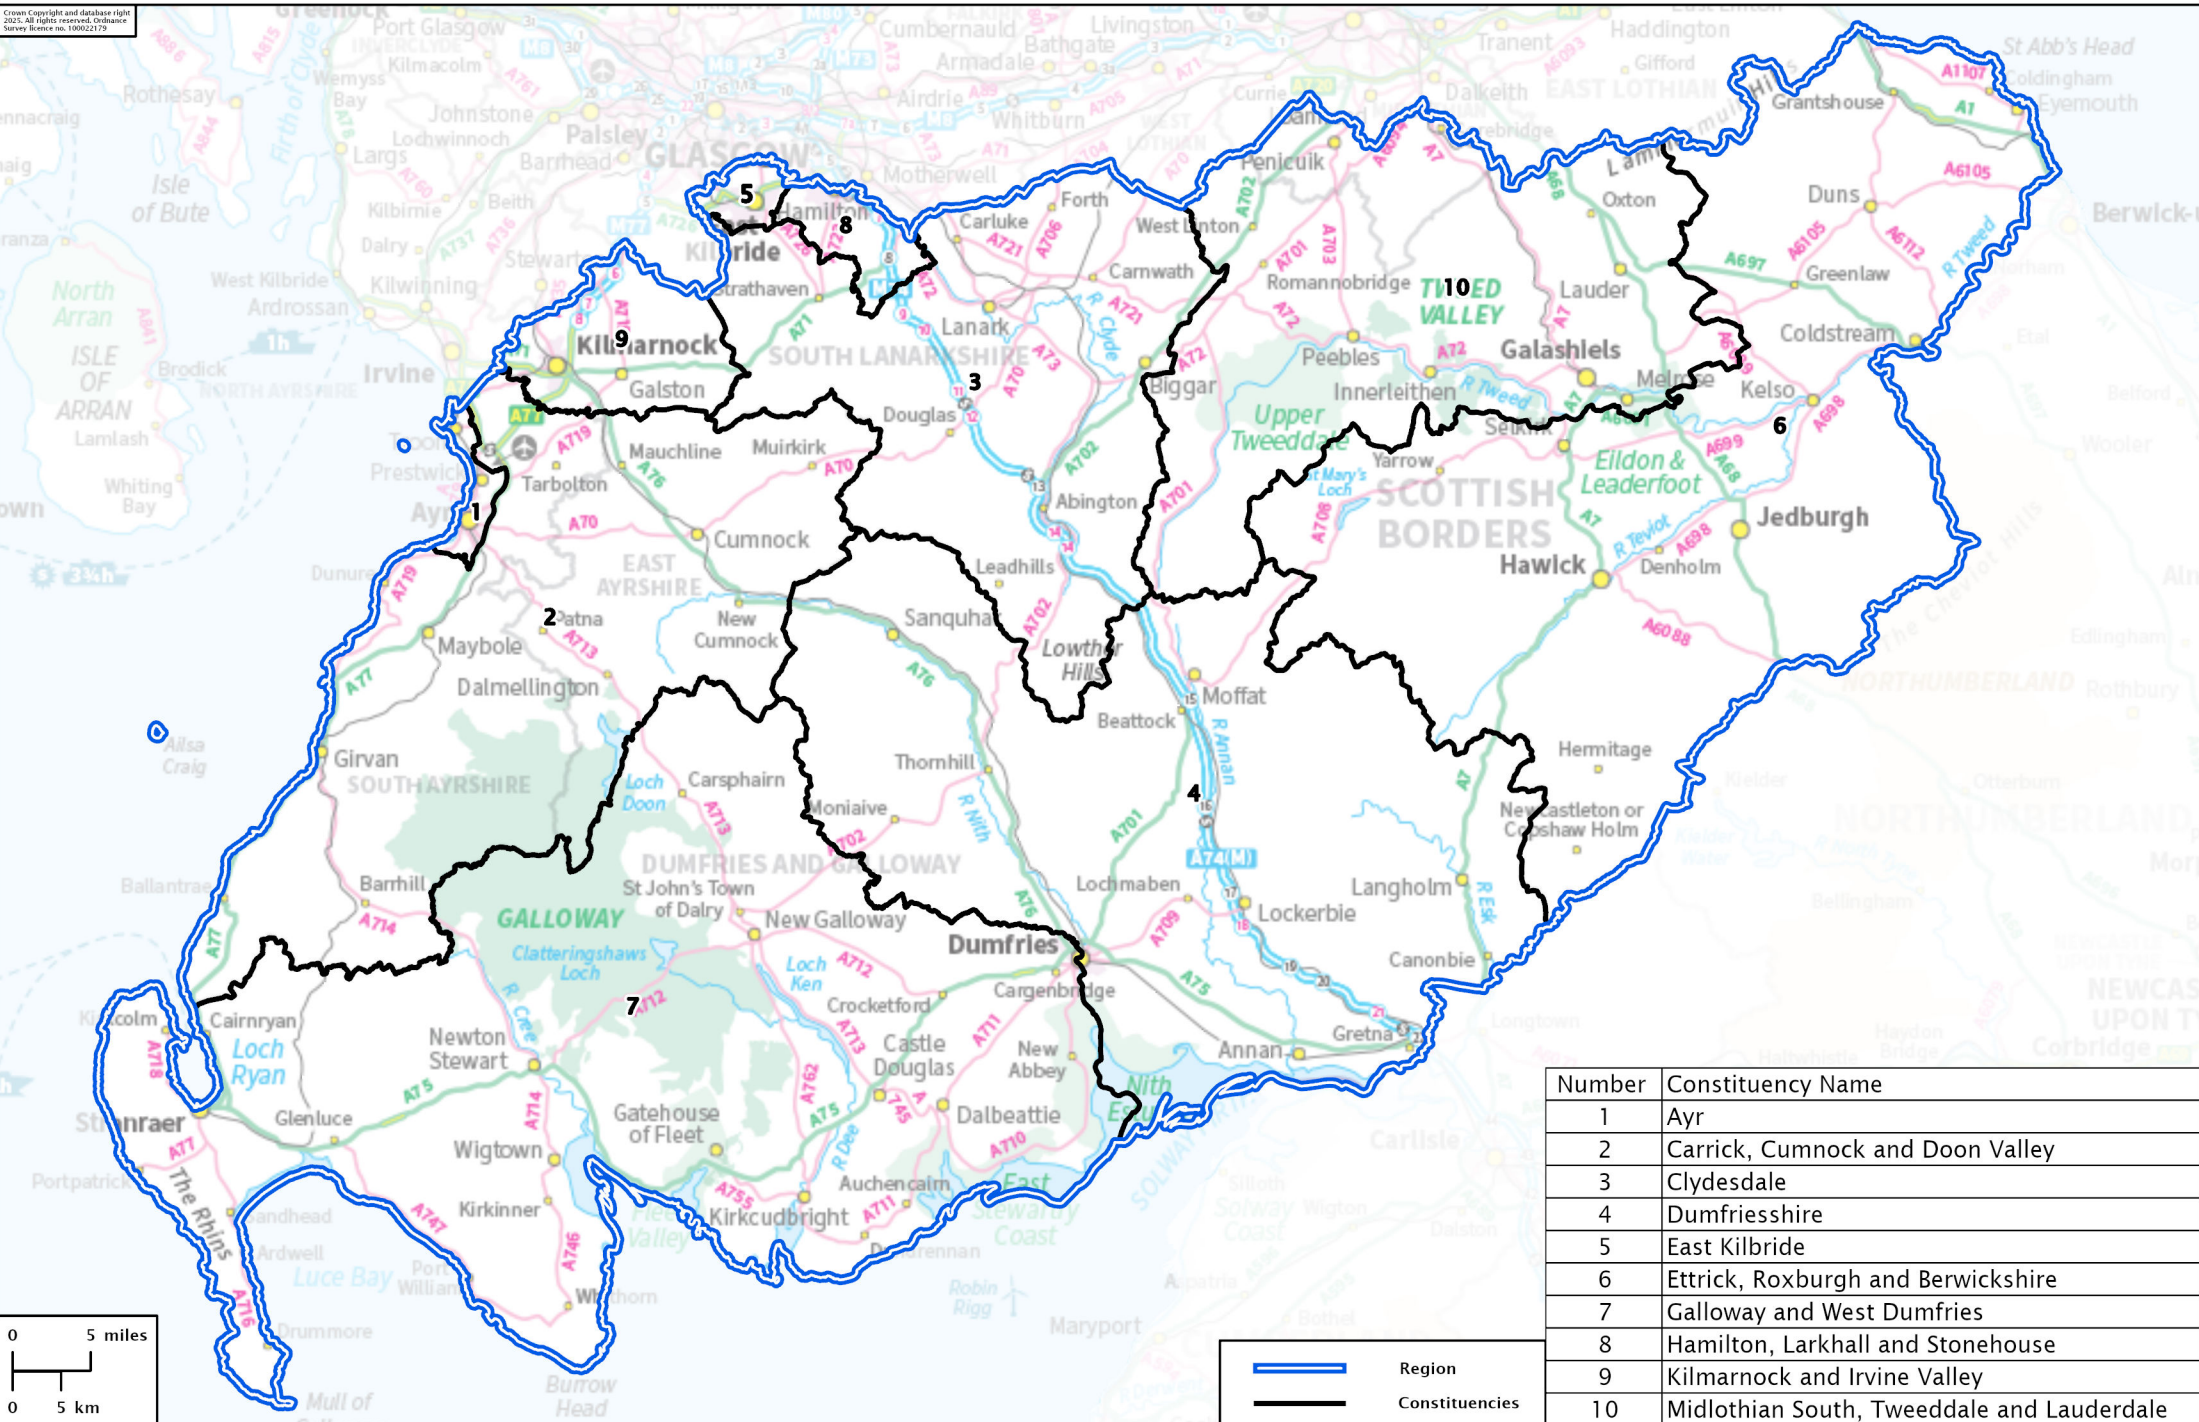

Second Review of Scottish Parliament Boundaries

South Scotland Region and Constituencies - 594,925 Electors

Number	Constituency Name
1	Ayr
2	Carrick, Cumnock and Doon Valley
3	Clydesdale
4	Dumfriesshire
5	East Kilbride
6	Ettrick, Roxburgh and Berwickshire
7	Galloway and West Dumfries
8	Hamilton, Larkhall and Stonehouse
9	Kilmarnock and Irvine Valley
10	Midlothian South, Tweeddale and Lauderdale