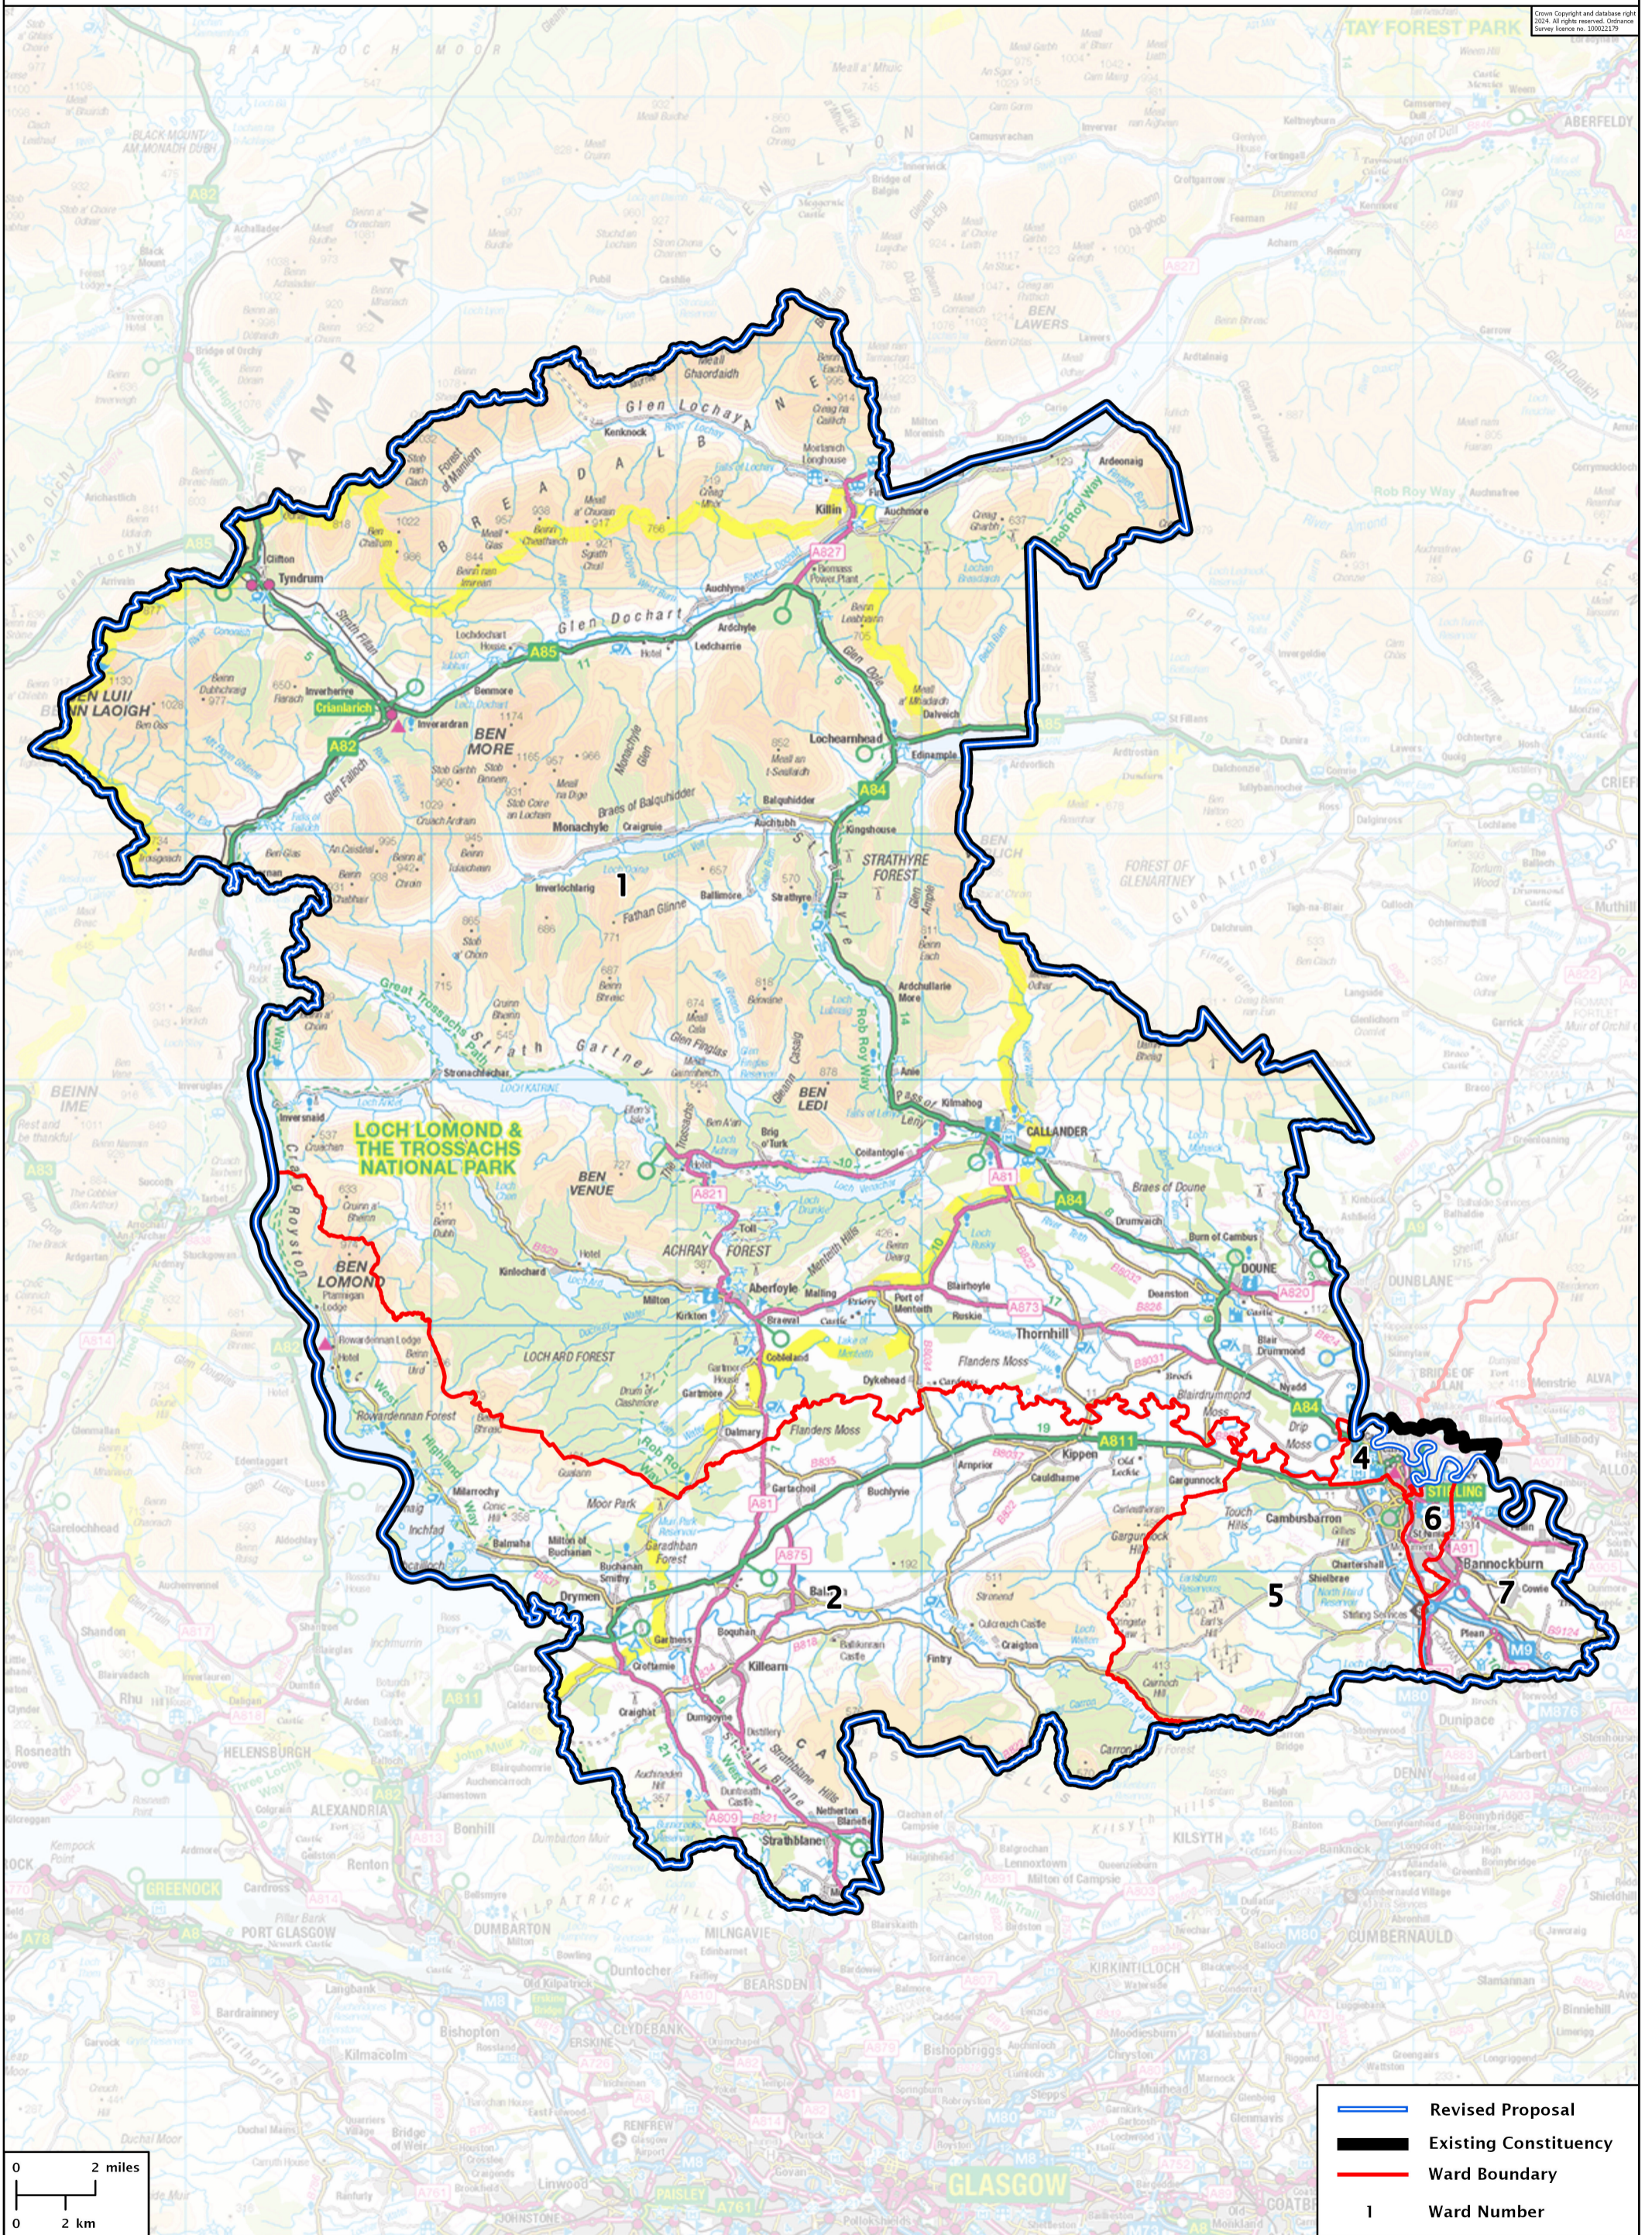

Second Review of Scottish Parliament Boundaries - Revised Proposals

Stirling County Constituency - Electorate 54,302

	Revised Proposal
	Existing Constituency
	Ward Boundary
	Ward Number