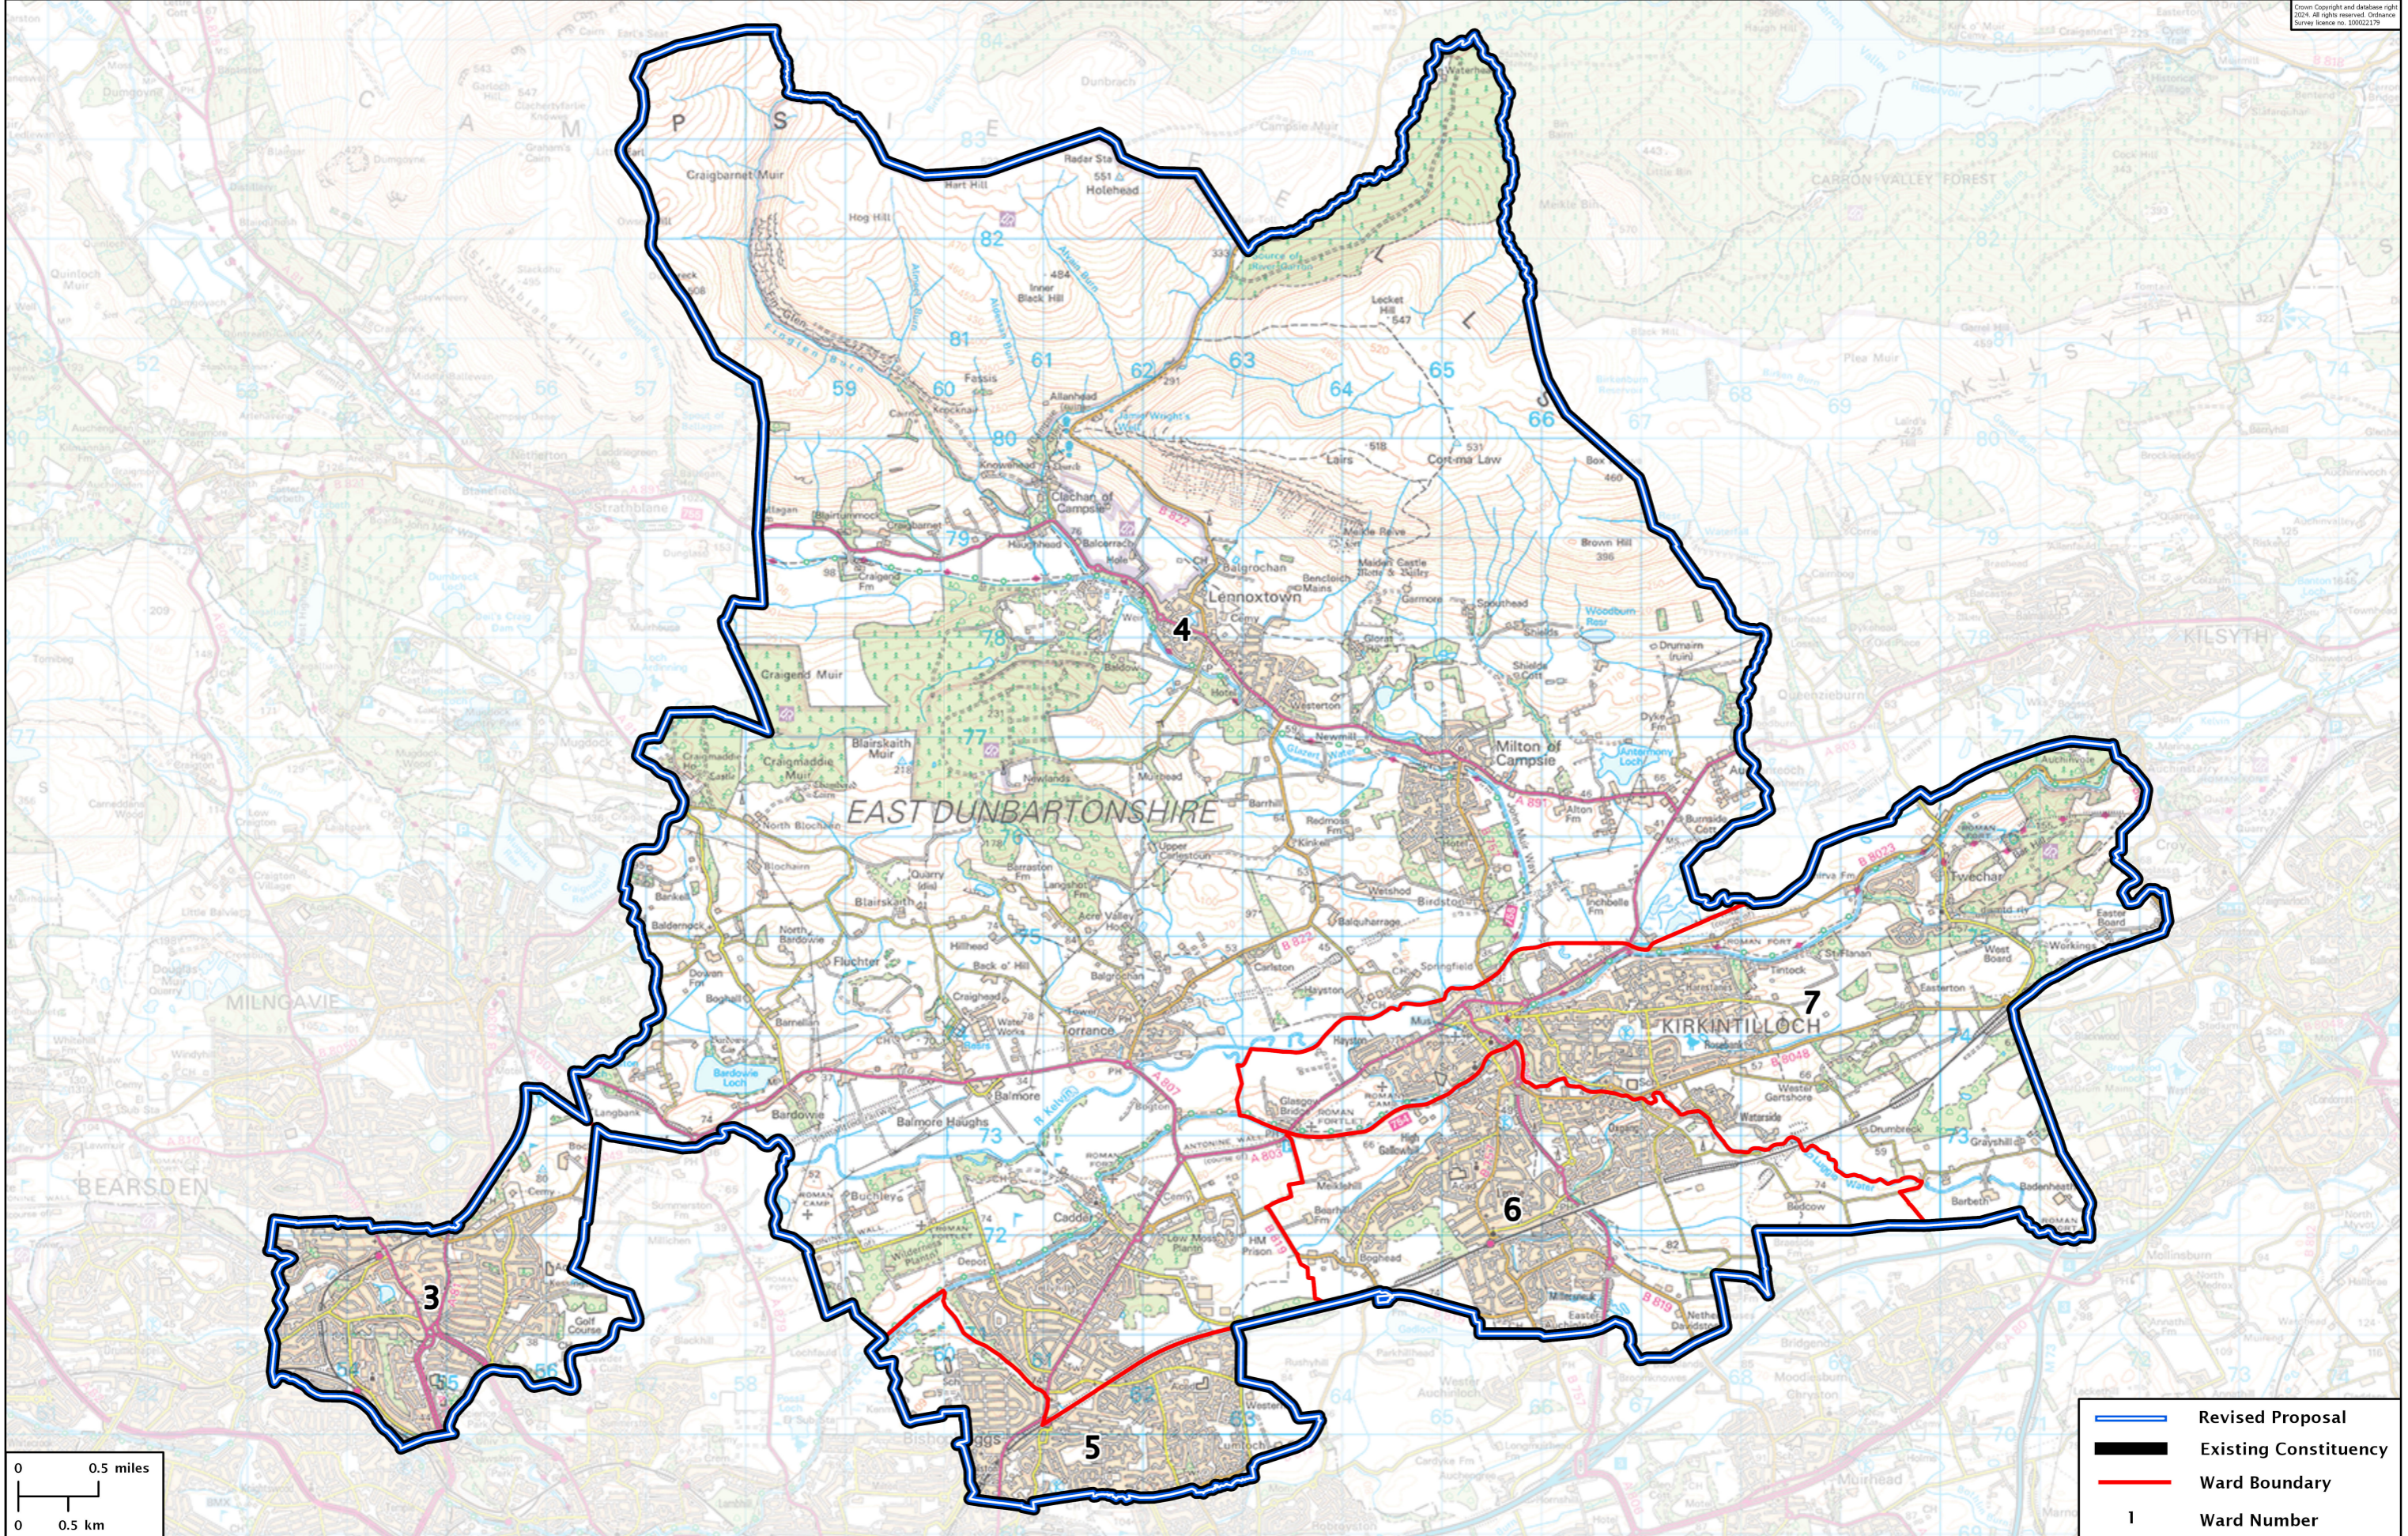

Second Review of Scottish Parliament Boundaries - Revised Proposals

Strathkelvin and Bearsden County Constituency - Electorate 63,895

- Revised Proposal
- Existing Constituency
- Ward Boundary
- **1** Ward Number