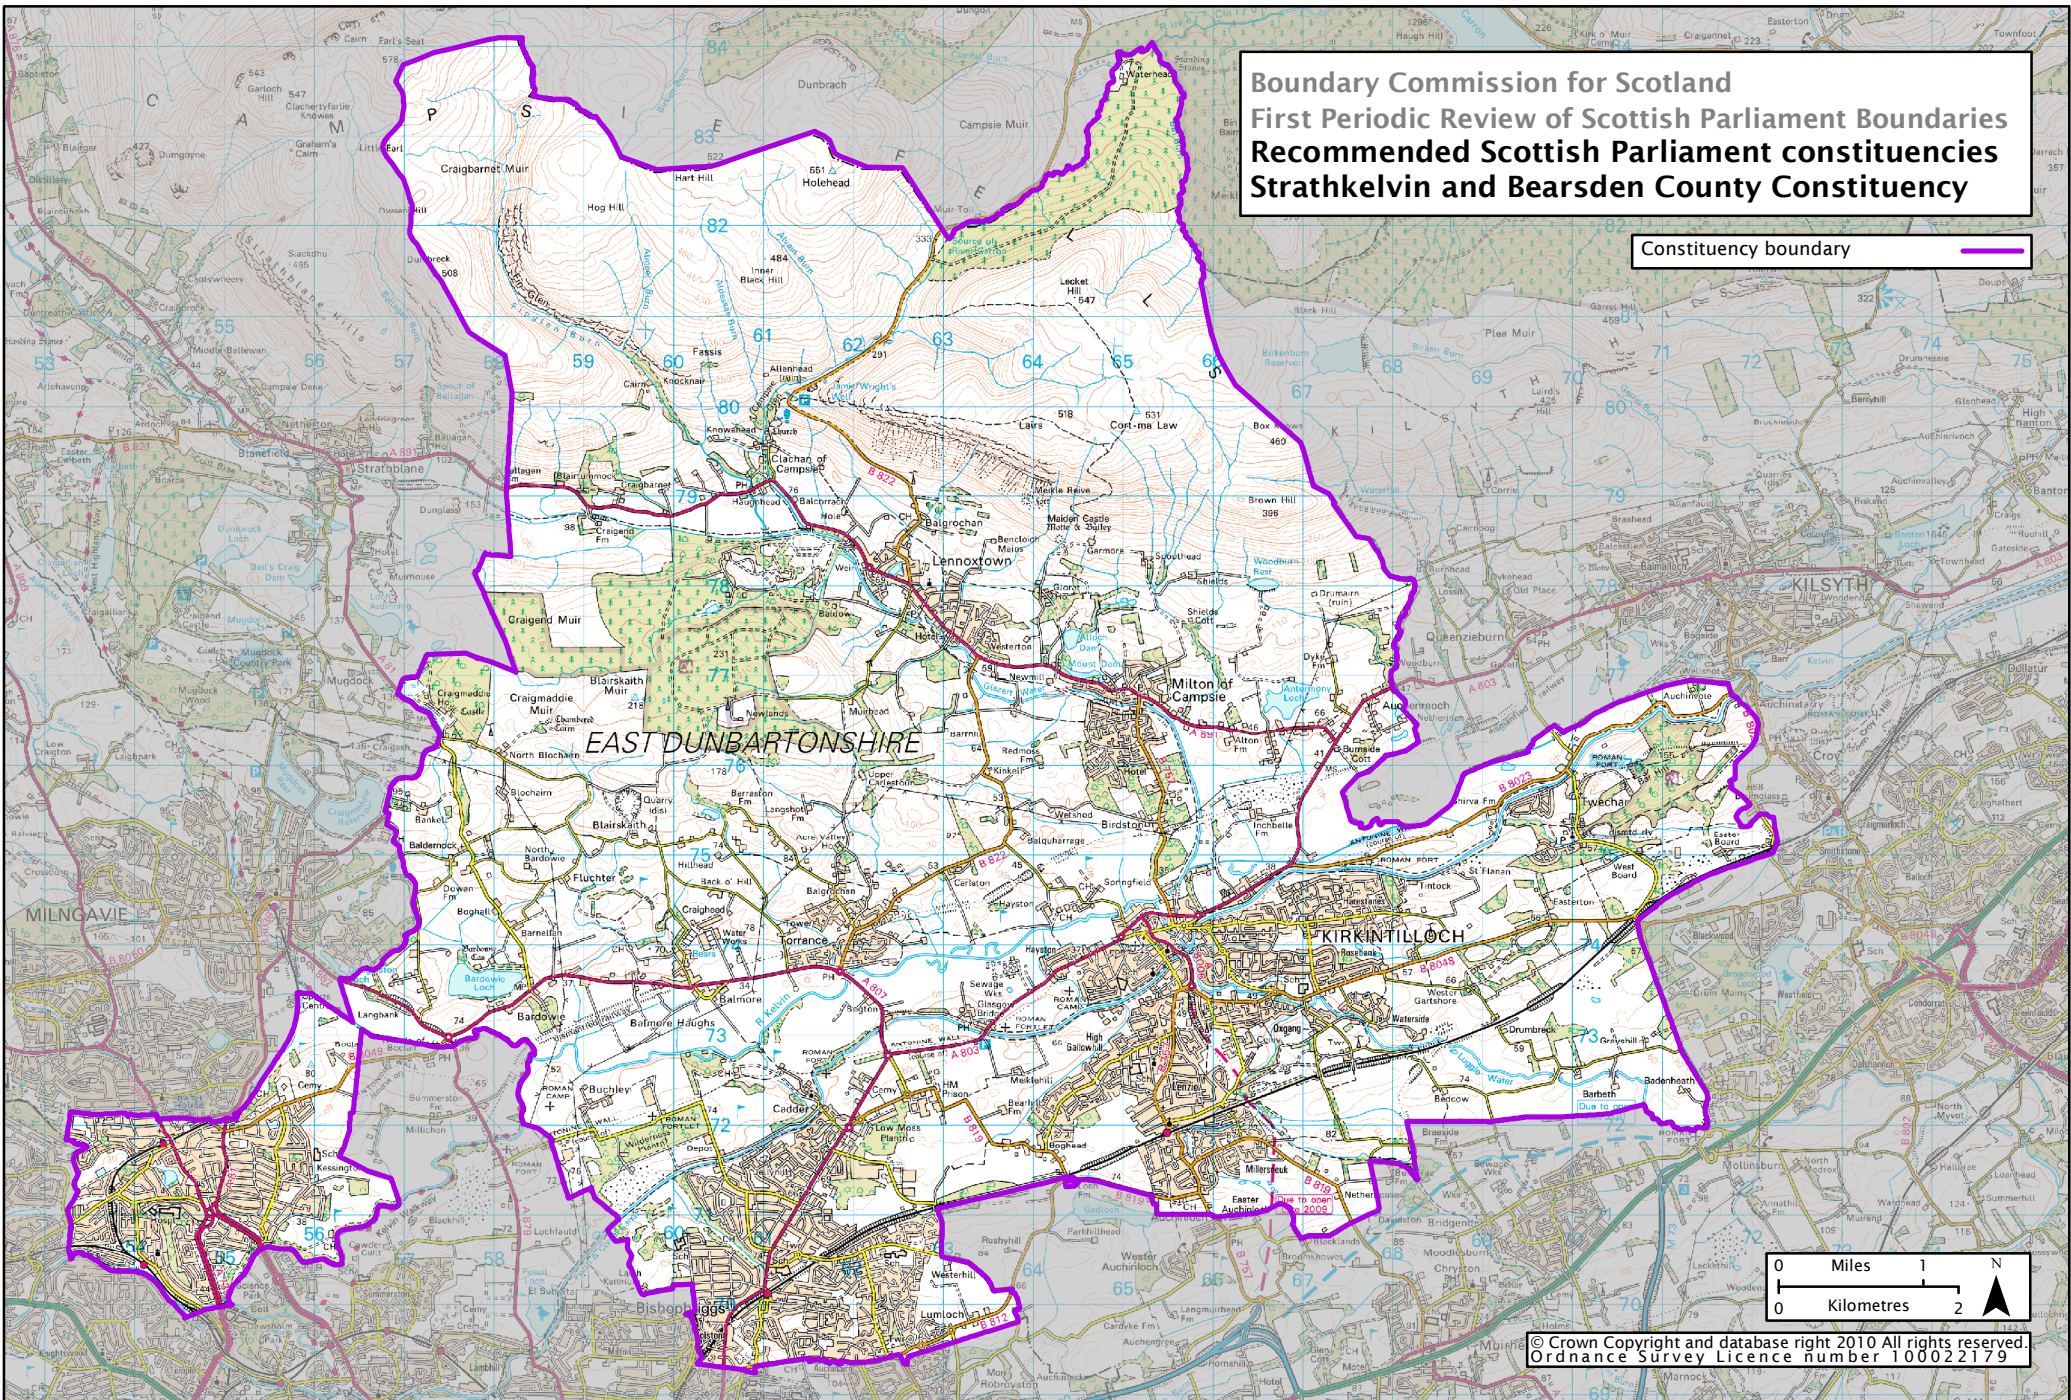

Boundary Commission for Scotland  
First Periodic Review of Scottish Parliament Boundaries  
**Recommended Scottish Parliament constituencies**  
**Strathkelvin and Bearsden County Constituency**

Constituency boundary 

© Crown Copyright and database right 2010 All rights reserved.  
Ordnance Survey Licence number 10002179