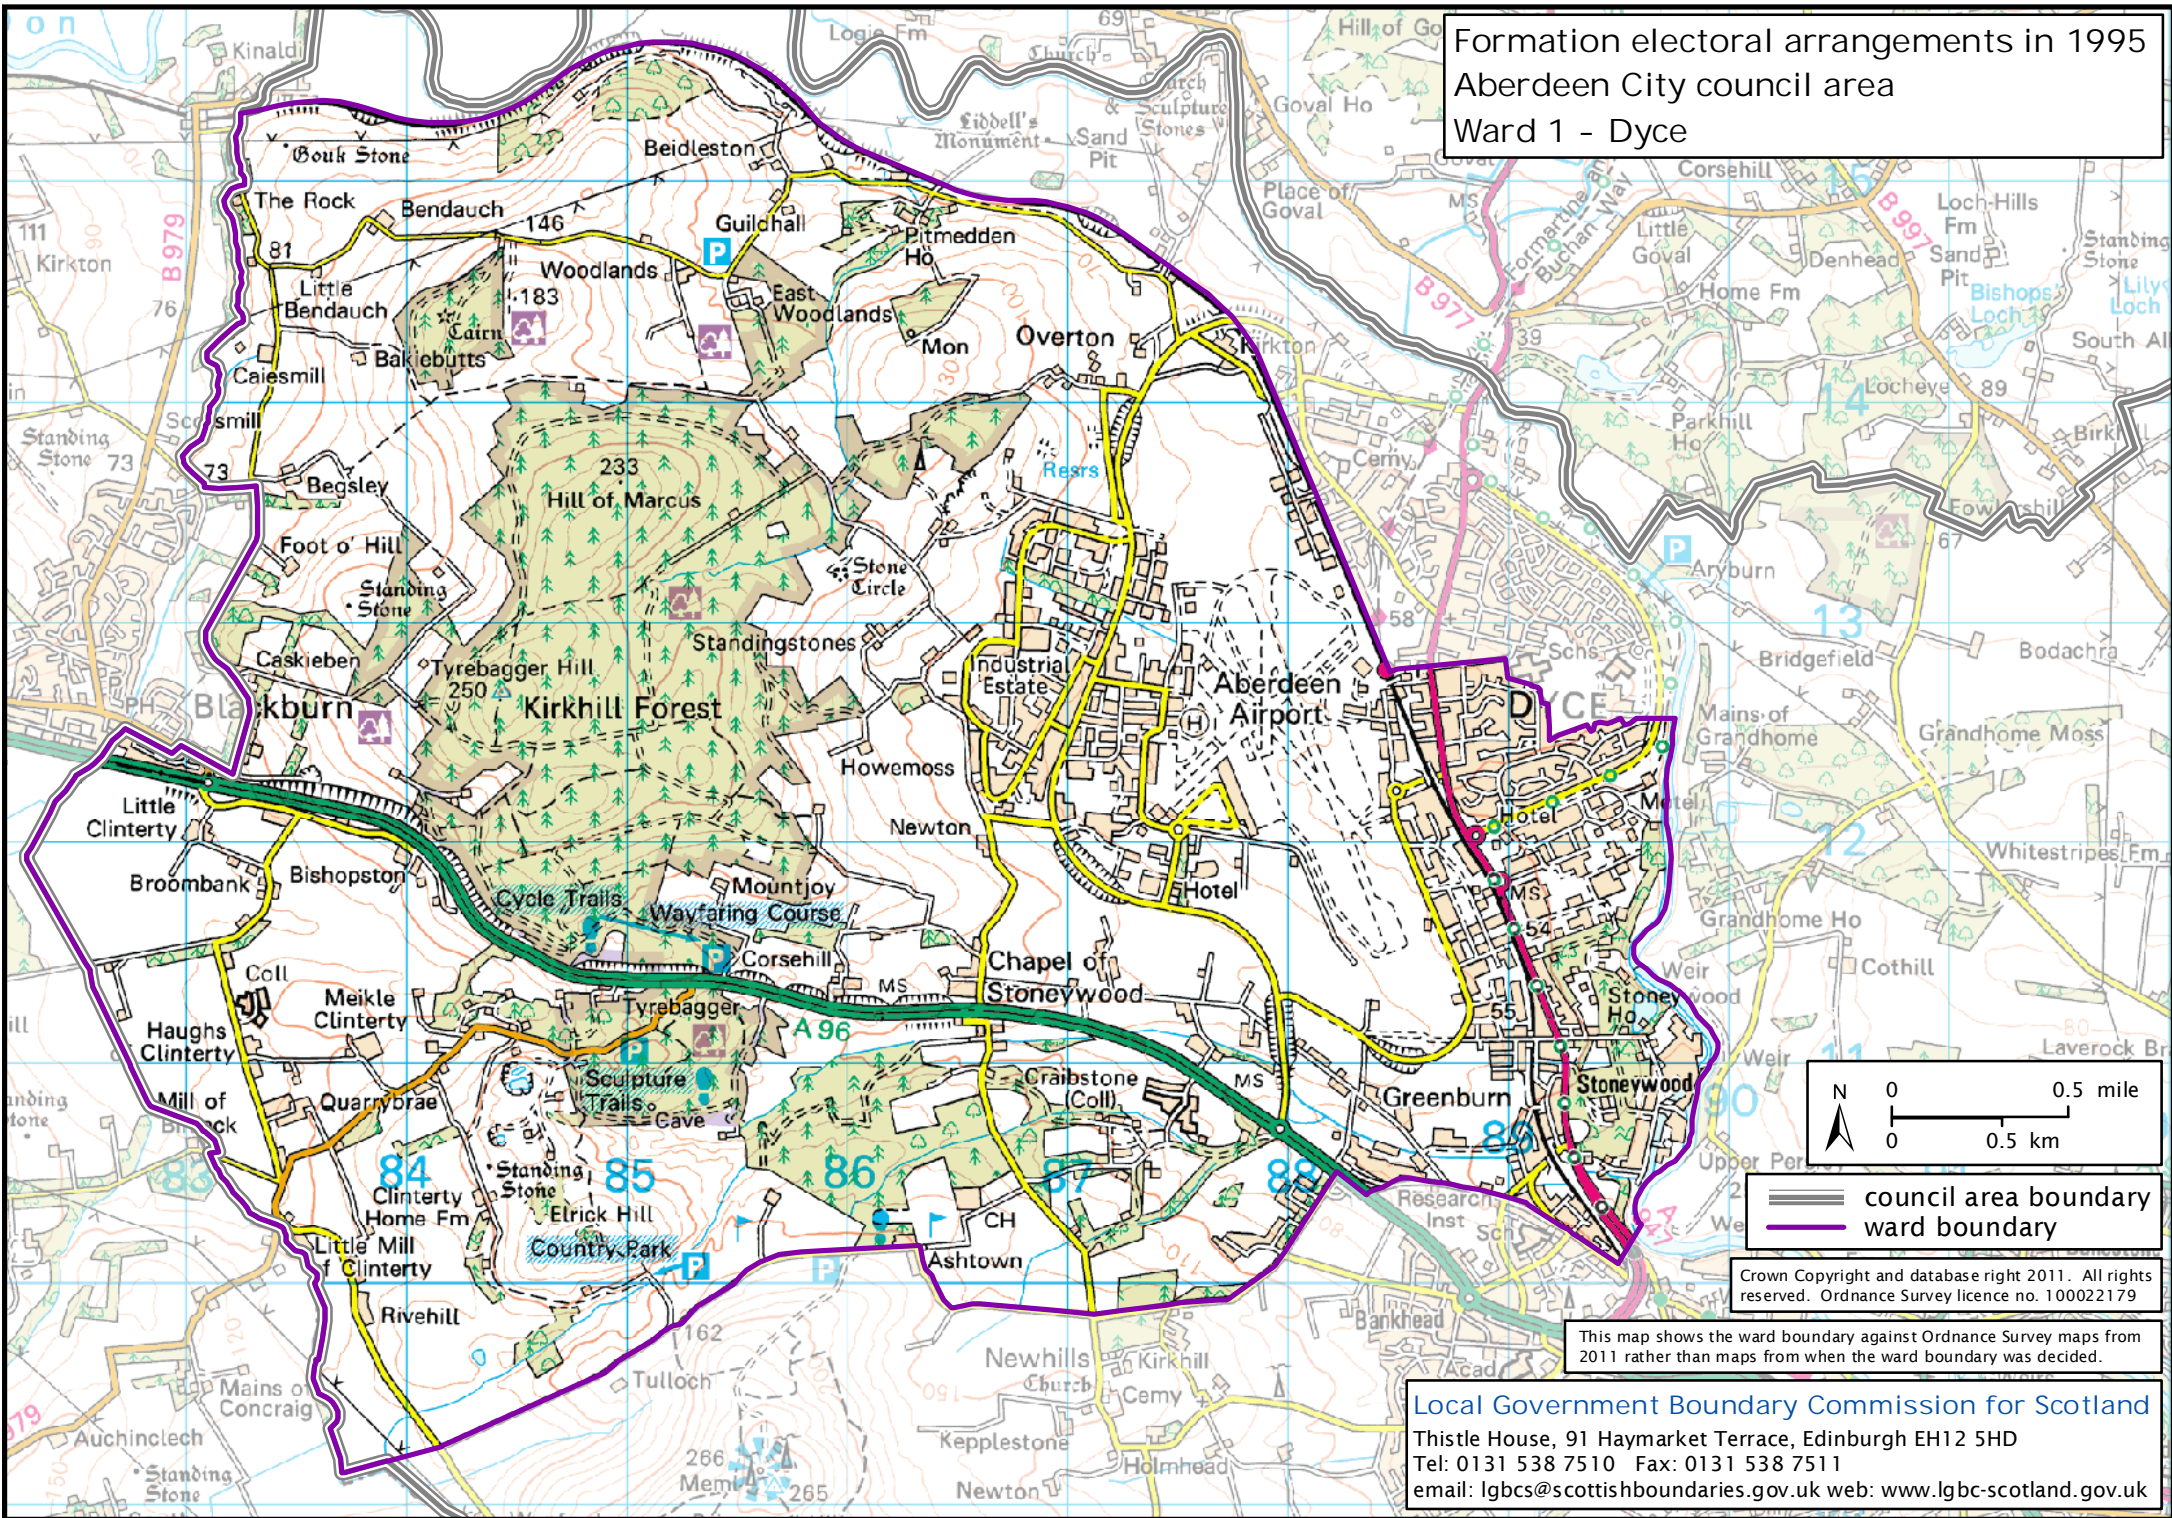

Formation electoral arrangements in 1995
 Aberdeen City council area
 Ward 1 - Dyce

 council area boundary
 ward boundary

Crown Copyright and database right 2011. All rights reserved. Ordnance Survey licence no. 10002179

This map shows the ward boundary against Ordnance Survey maps from 2011 rather than maps from when the ward boundary was decided.

Local Government Boundary Commission for Scotland
 Thistle House, 91 Haymarket Terrace, Edinburgh EH12 5HD
 Tel: 0131 538 7510 Fax: 0131 538 7511
 email: lgbcscottishboundaries.gov.uk web: www.lgbc-scotland.gov.uk