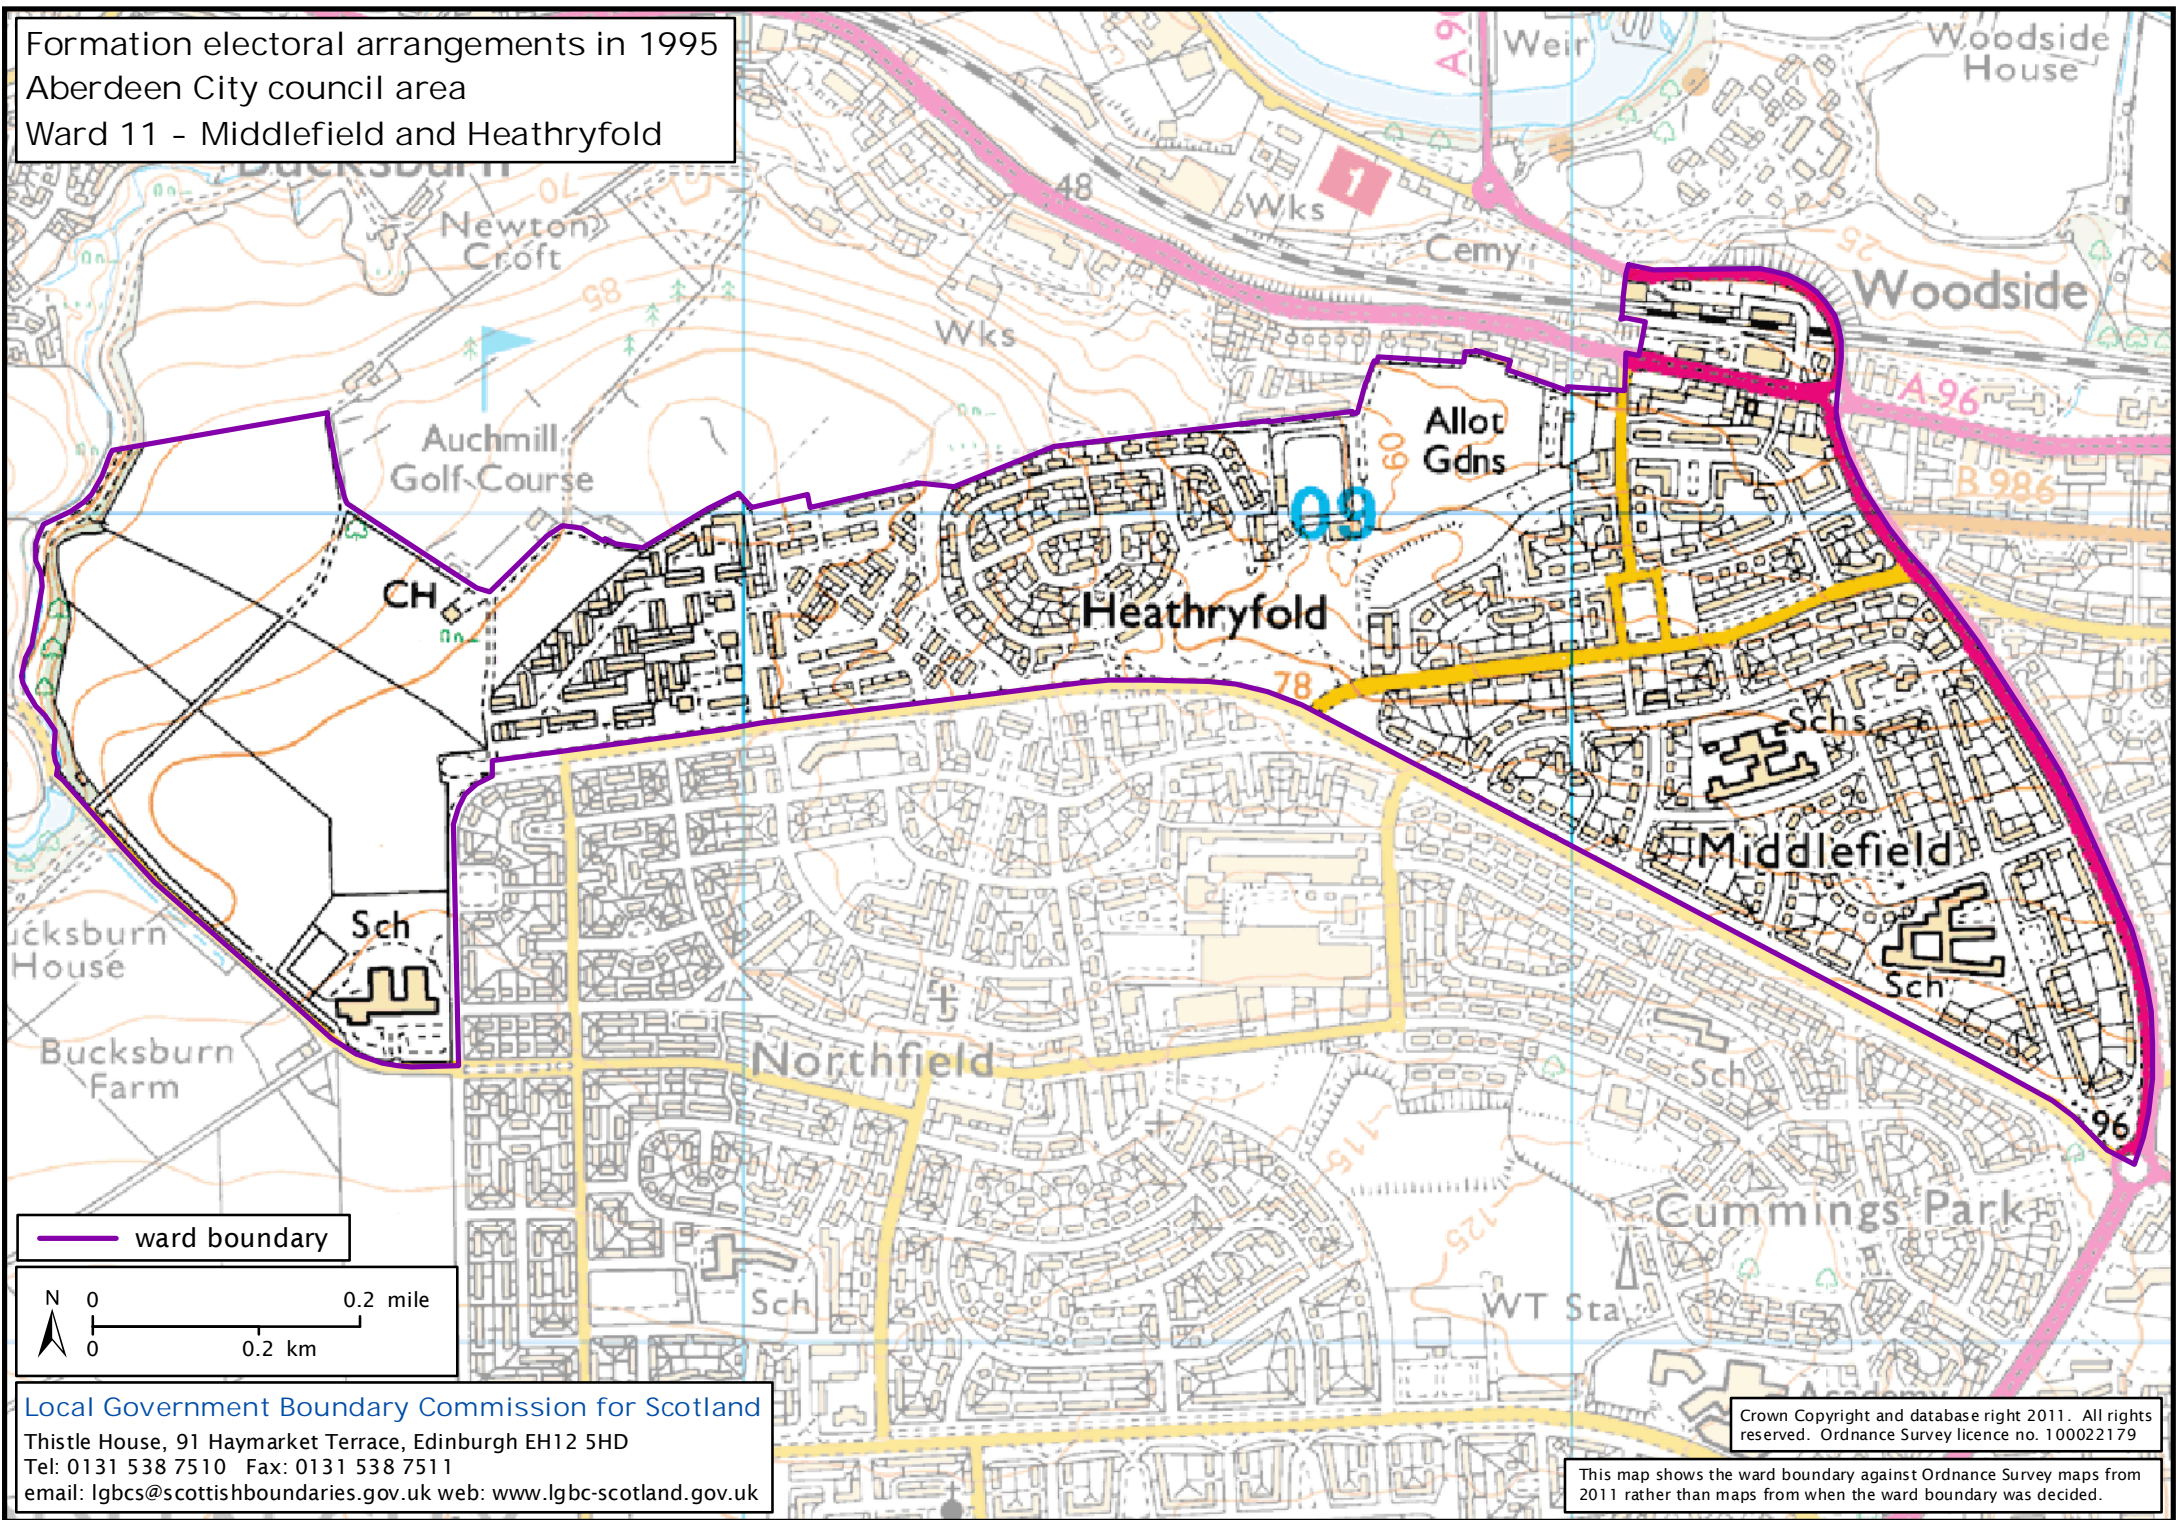

Formation electoral arrangements in 1995
Aberdeen City council area
Ward 11 - Middlefield and Heathryfold

Local Government Boundary Commission for Scotland
Thistle House, 91 Haymarket Terrace, Edinburgh EH12 5HD
Tel: 0131 538 7510 Fax: 0131 538 7511
email: lgbc@scottishboundaries.gov.uk web: www.lgbc-scotland.gov.uk

Crown Copyright and database right 2011. All rights reserved. Ordnance Survey licence no. 100022179

This map shows the ward boundary against Ordnance Survey maps from 2011 rather than maps from when the ward boundary was decided.