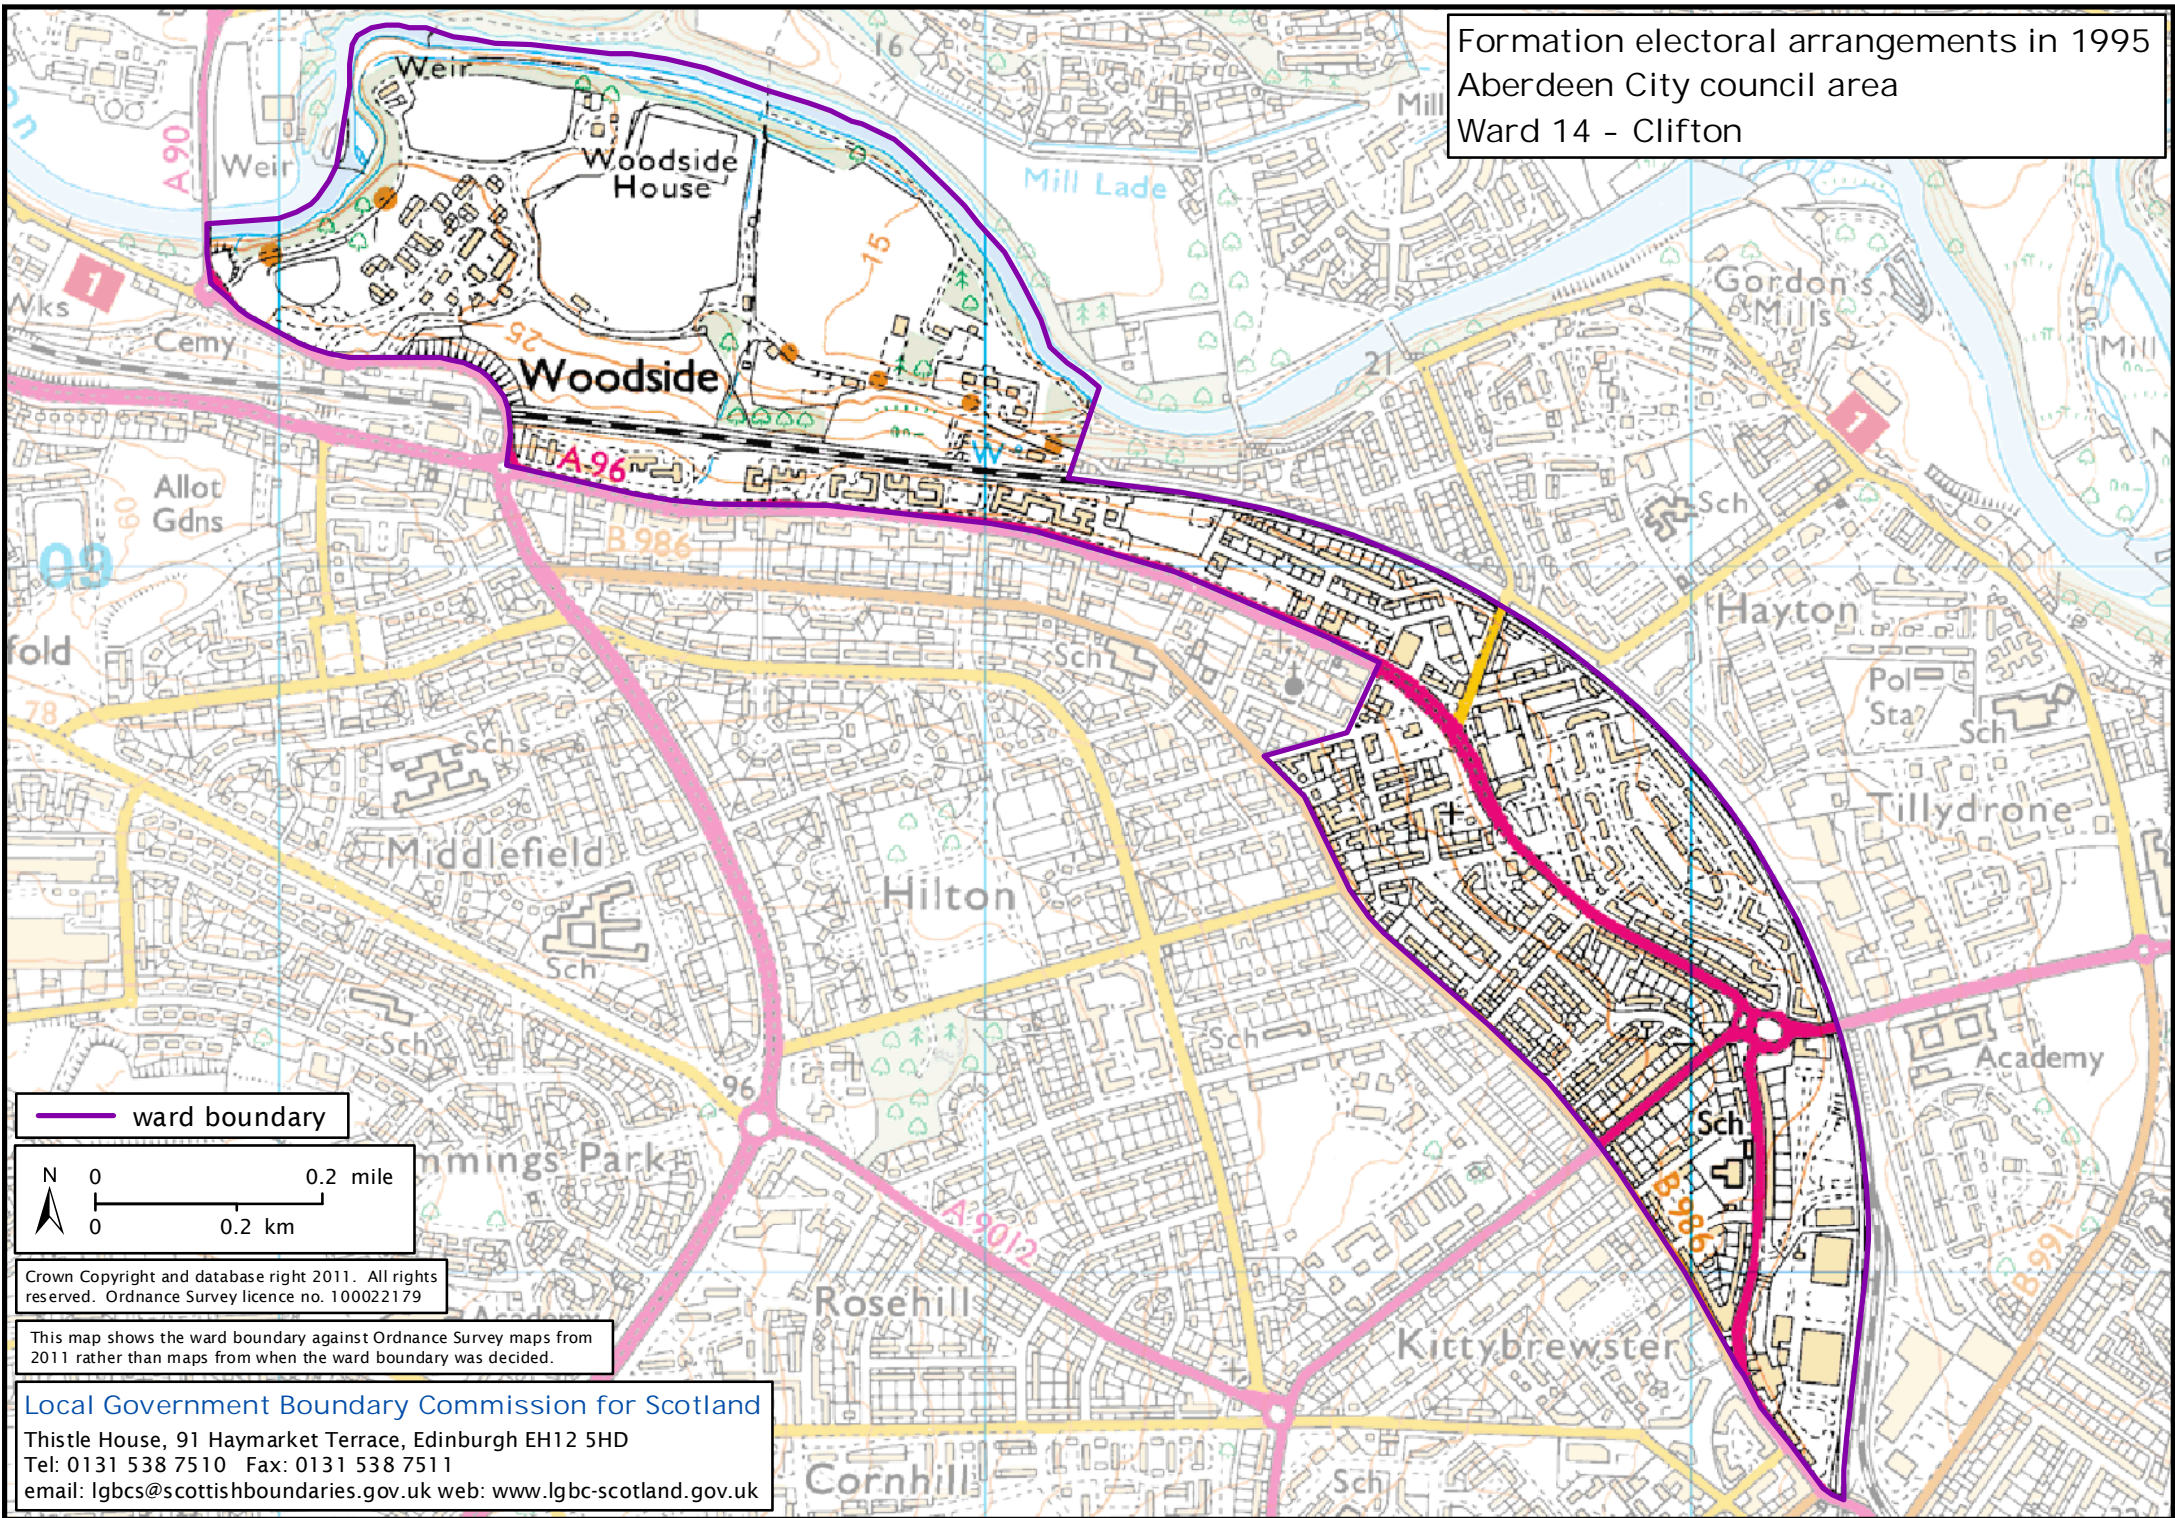

Formation electoral arrangements in 1995
Aberdeen City council area
Ward 14 - Clifton

— ward boundary

Crown Copyright and database right 2011. All rights reserved. Ordnance Survey licence no. 100022179

This map shows the ward boundary against Ordnance Survey maps from 2011 rather than maps from when the ward boundary was decided.