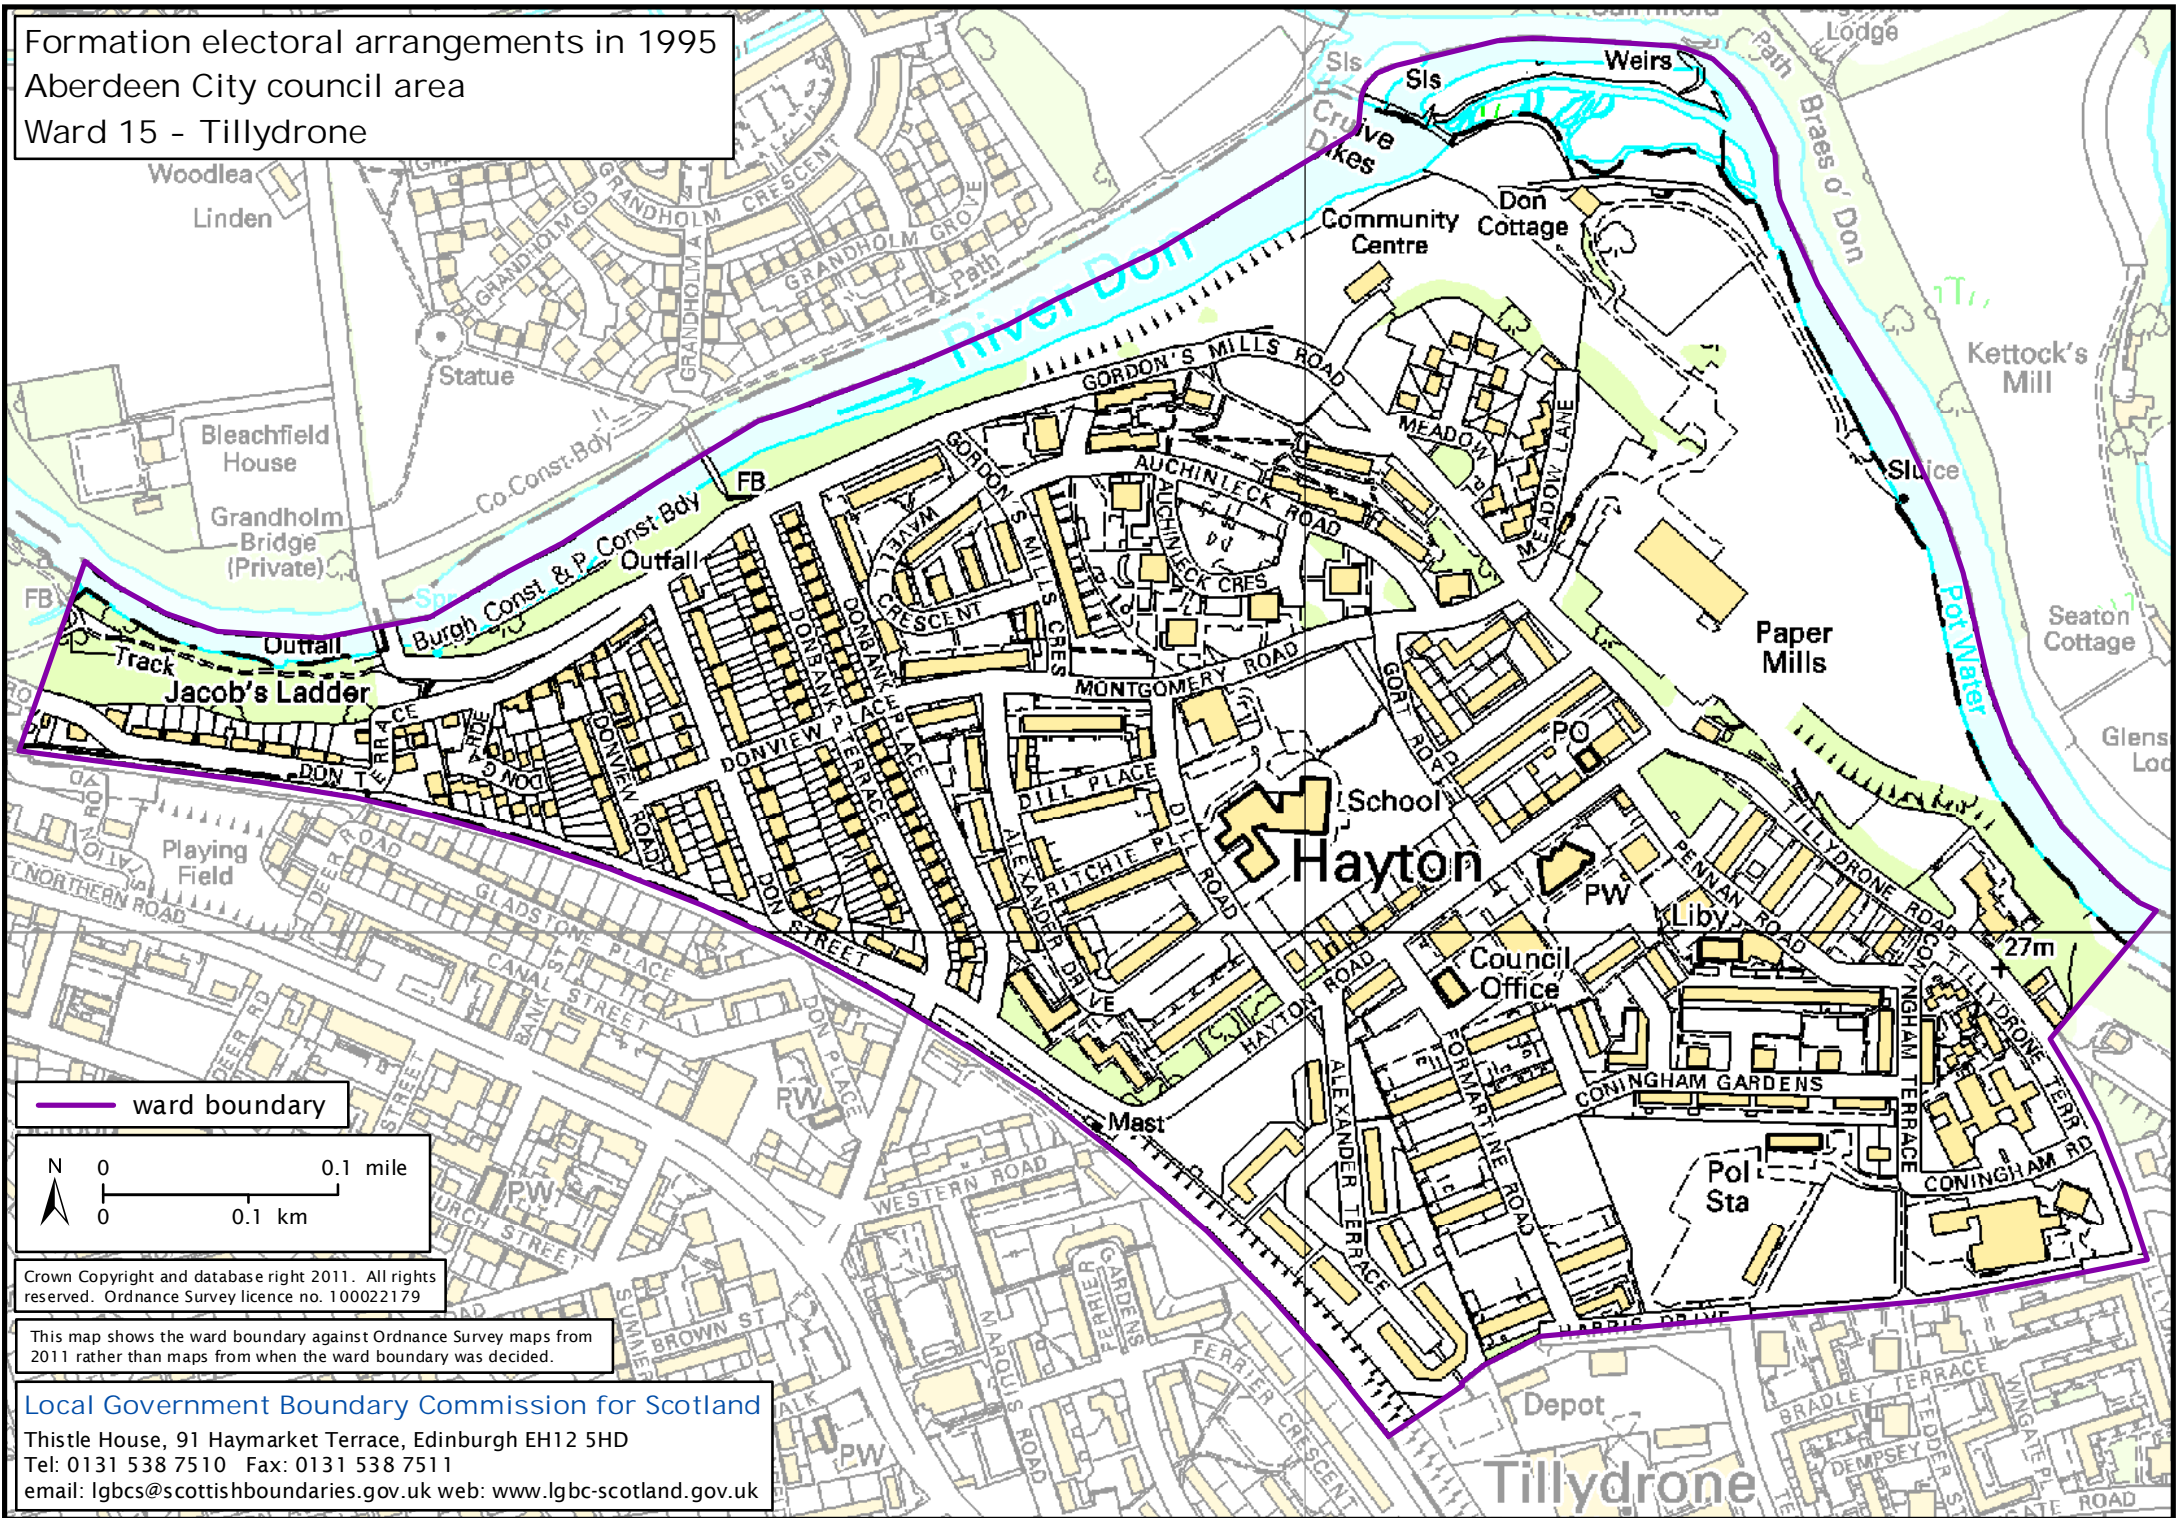

Formation electoral arrangements in 1995
 Aberdeen City council area
 Ward 15 - Tillydrone

Crown Copyright and database right 2011. All rights reserved. Ordnance Survey licence no. 100022179

This map shows the ward boundary against Ordnance Survey maps from 2011 rather than maps from when the ward boundary was decided.

Tillydrone