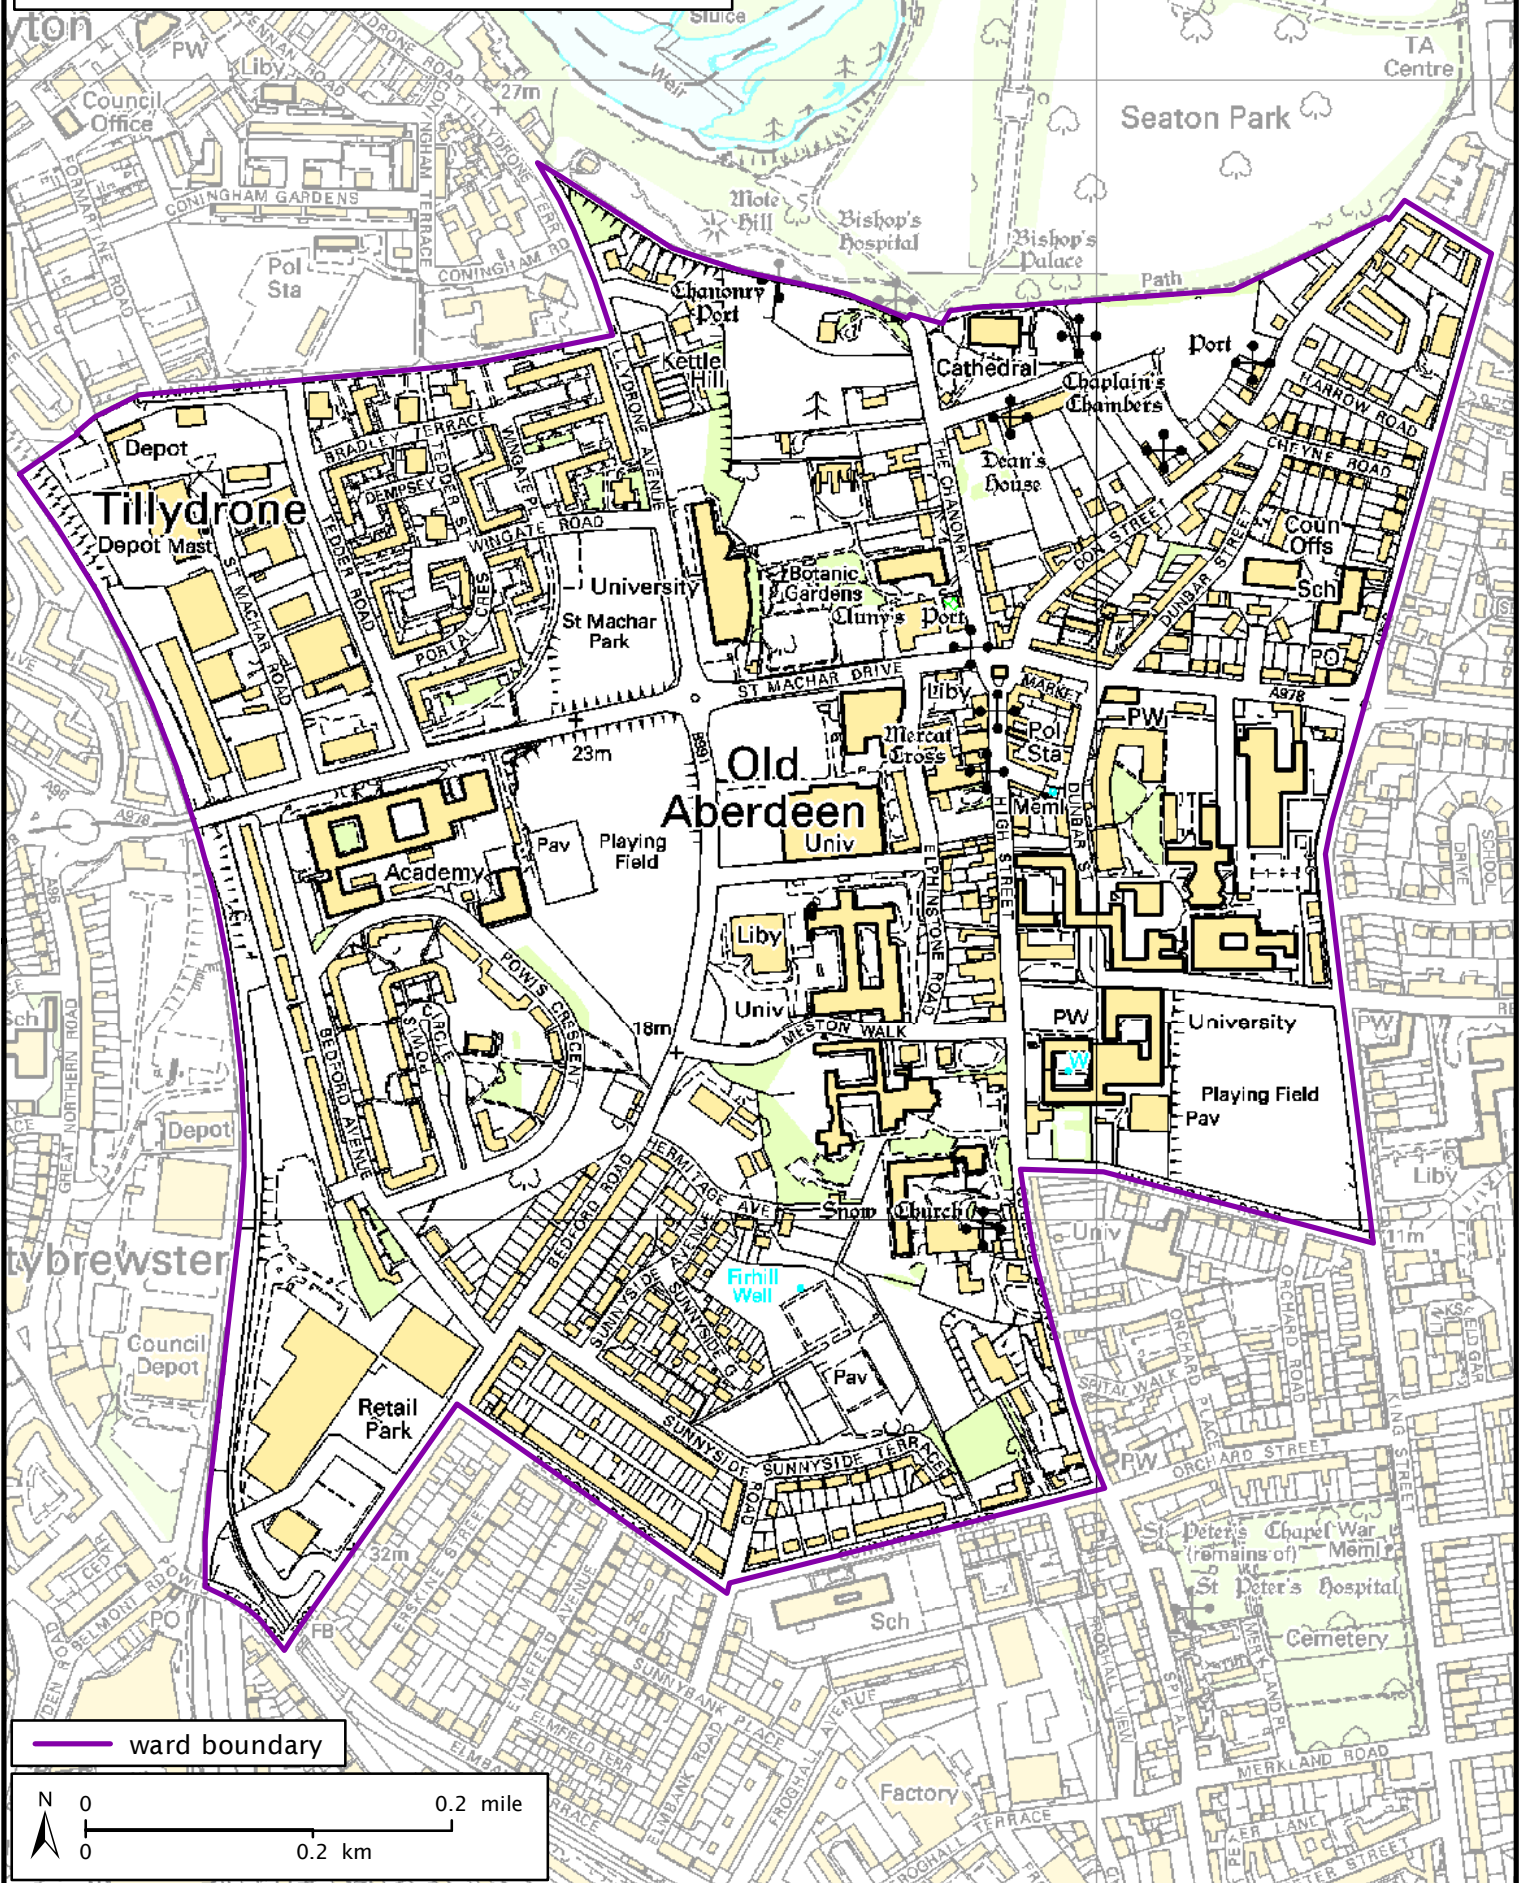

Formation electoral arrangements in 1995
 Aberdeen City council area
 Ward 16 - Old Aberdeen

— ward boundary

Local Government Boundary Commission for Scotland
 Thistle House, 91 Haymarket Terrace, Edinburgh EH12 5HD
 Tel: 0131 538 7510 Fax: 0131 538 7511
 email: lgbc@scottishboundaries.gov.uk web: www.lgbc-scotland.gov.uk

Crown Copyright and database right 2011. All rights reserved. Ordnance Survey licence no. 100022179

This map shows the ward boundary against Ordnance Survey maps from 2011 rather than maps from when the ward boundary was decided.