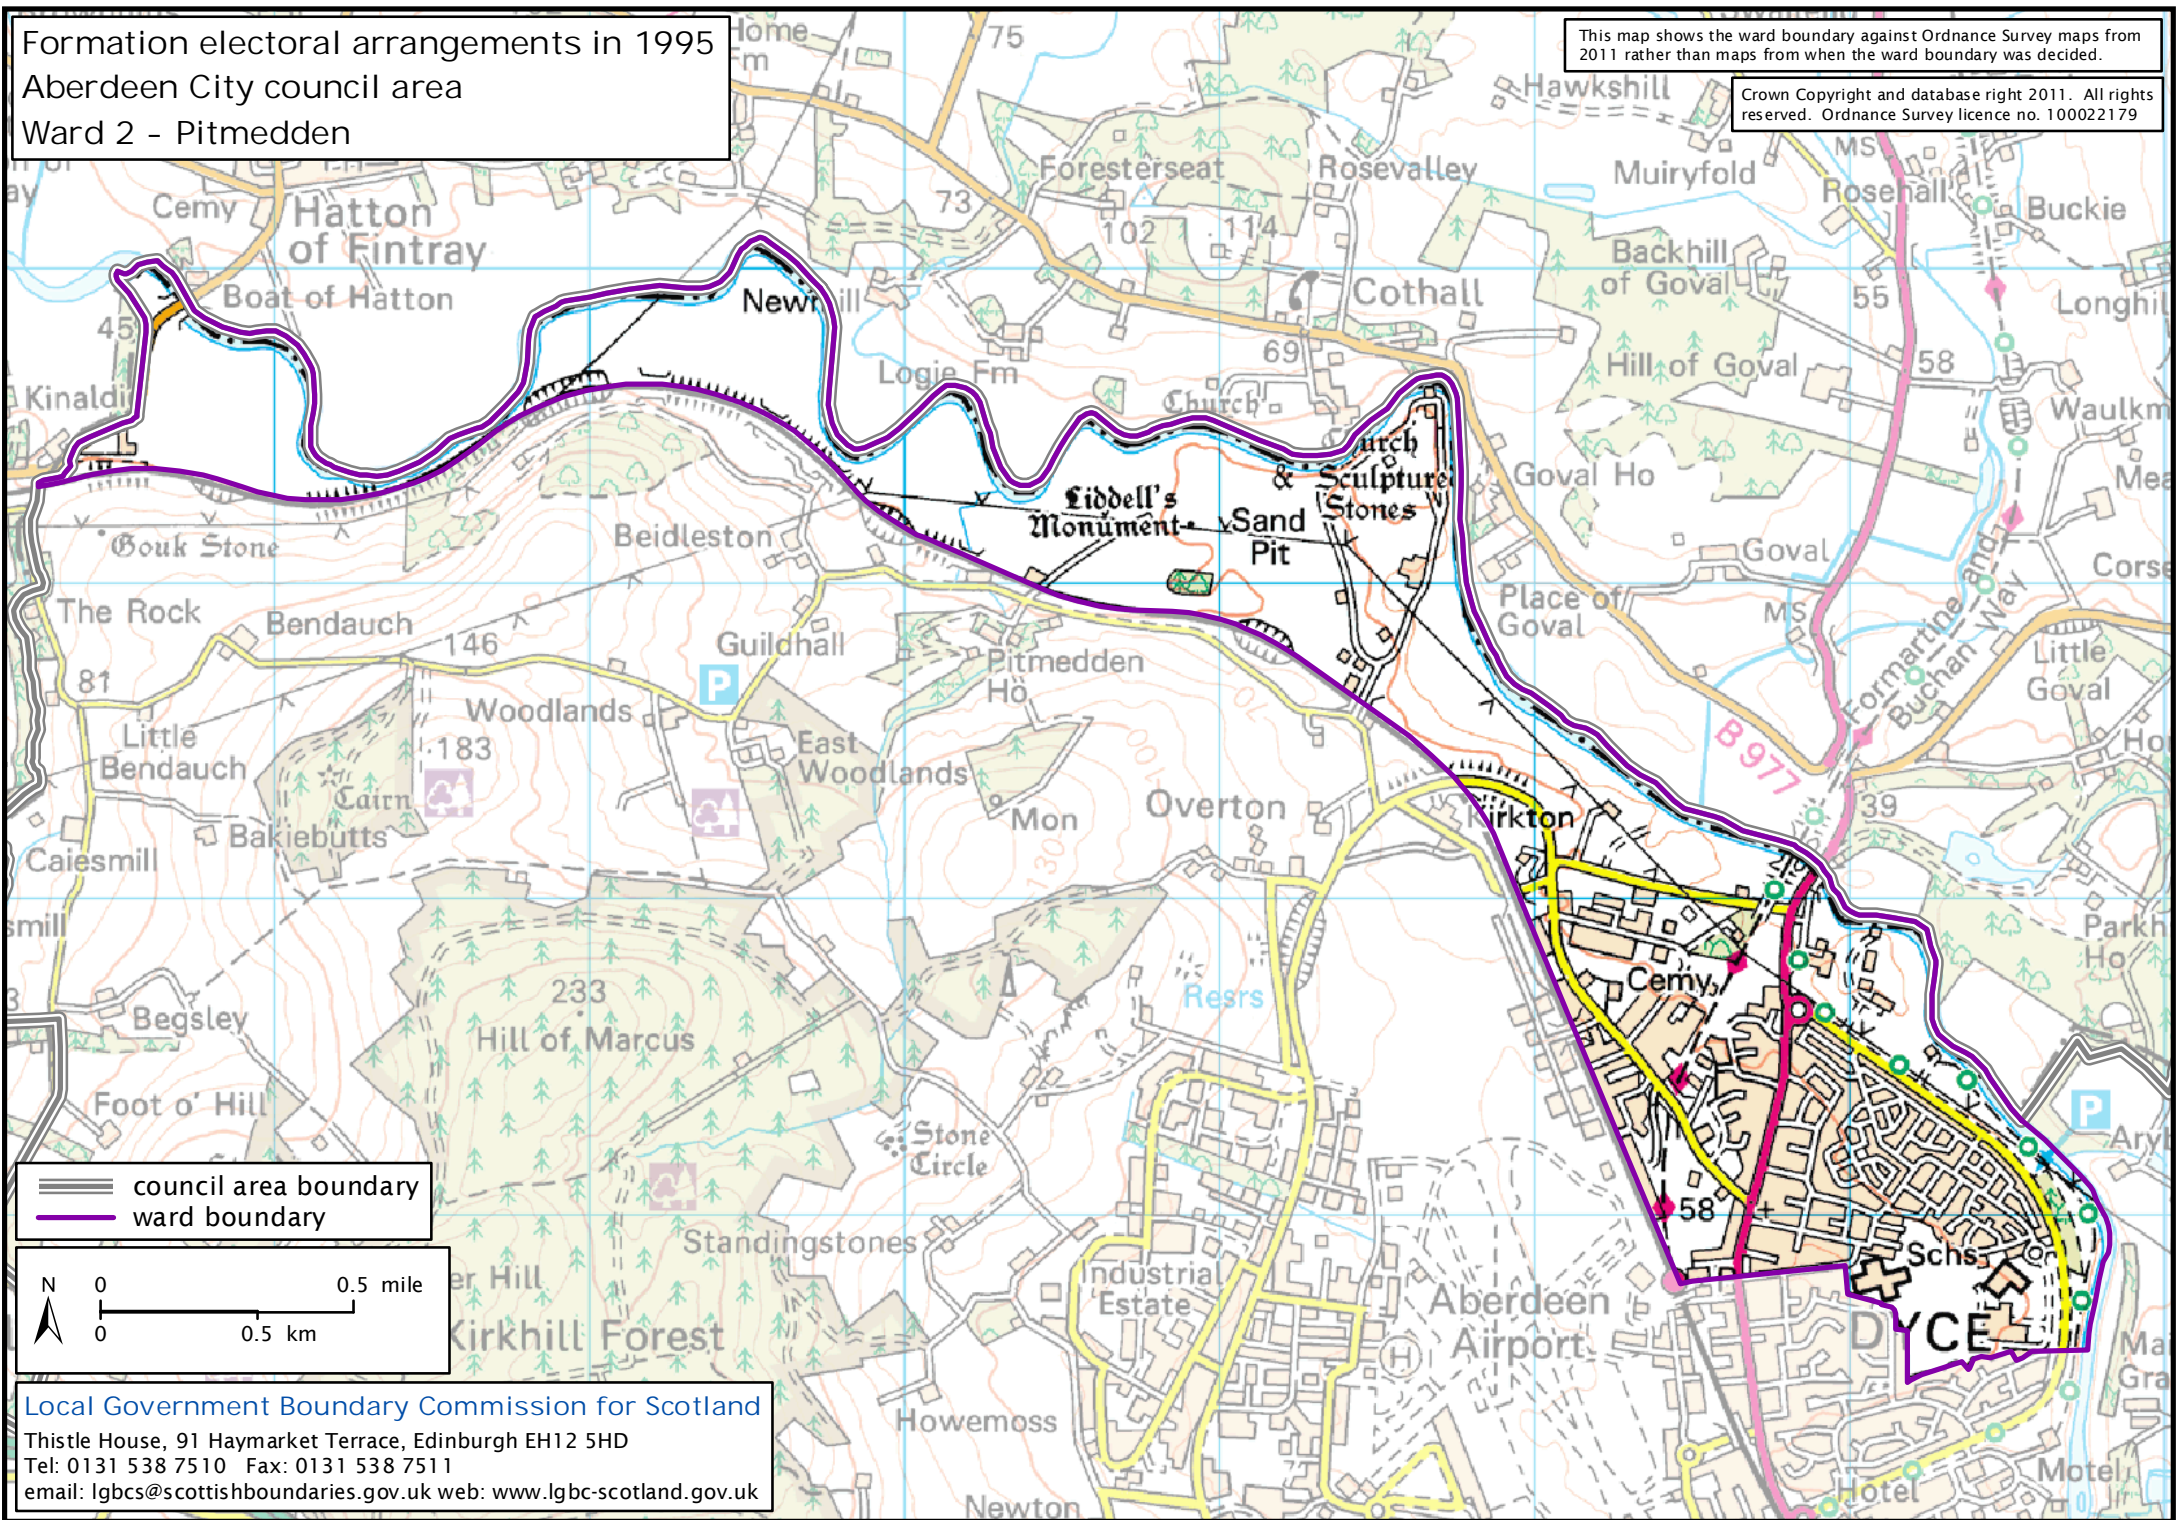

Formation electoral arrangements in 1995
Aberdeen City council area
Ward 2 - Pitmedden

This map shows the ward boundary against Ordnance Survey maps from 2011 rather than maps from when the ward boundary was decided.

Crown Copyright and database right 2011. All rights reserved. Ordnance Survey licence no. 100022179

==== council area boundary
==== ward boundary

Local Government Boundary Commission for Scotland
Thistle House, 91 Haymarket Terrace, Edinburgh EH12 5HD
Tel: 0131 538 7510 Fax: 0131 538 7511
email: lgbc@scottishboundaries.gov.uk web: www.lgbc-scotland.gov.uk