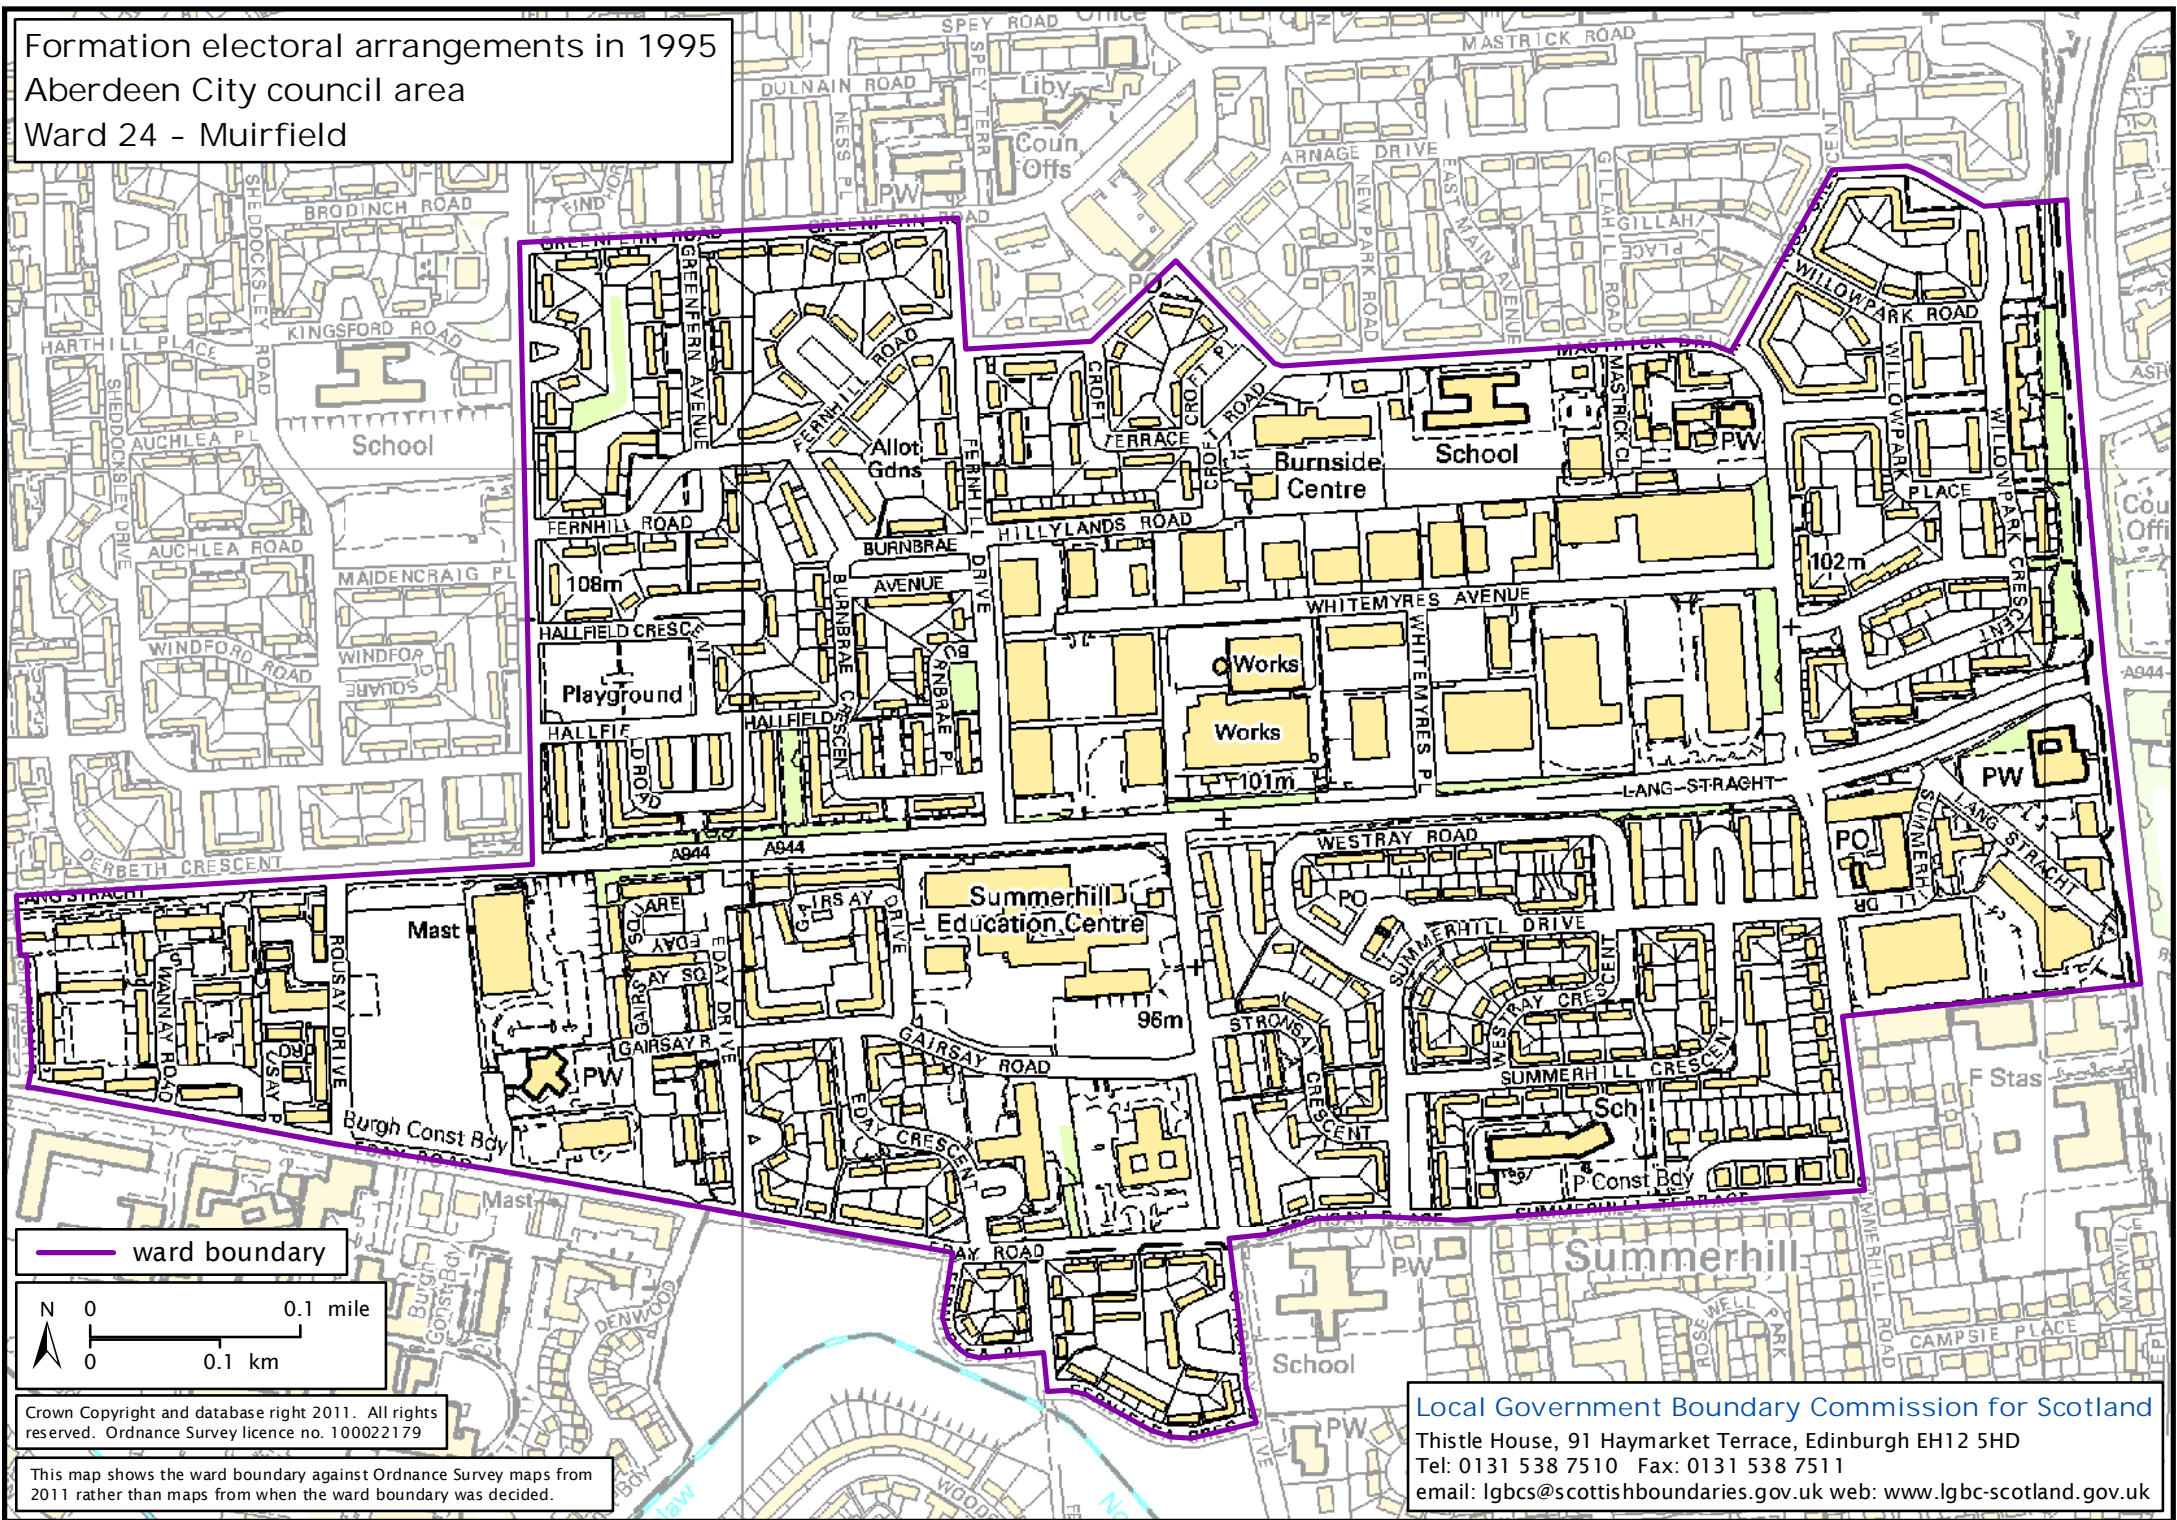

Formation electoral arrangements in 1995
 Aberdeen City council area
 Ward 24 - Muirfield

— ward boundary

N 0 0.1 mile
 0 0.1 km

Crown Copyright and database right 2011. All rights reserved. Ordnance Survey licence no. 100022179

This map shows the ward boundary against Ordnance Survey maps from 2011 rather than maps from when the ward boundary was decided.

Local Government Boundary Commission for Scotland
 Thistle House, 91 Haymarket Terrace, Edinburgh EH12 5HD
 Tel: 0131 538 7510 Fax: 0131 538 7511
 email: lgbcsc@scottishboundaries.gov.uk web: www.lgbc-scotland.gov.uk