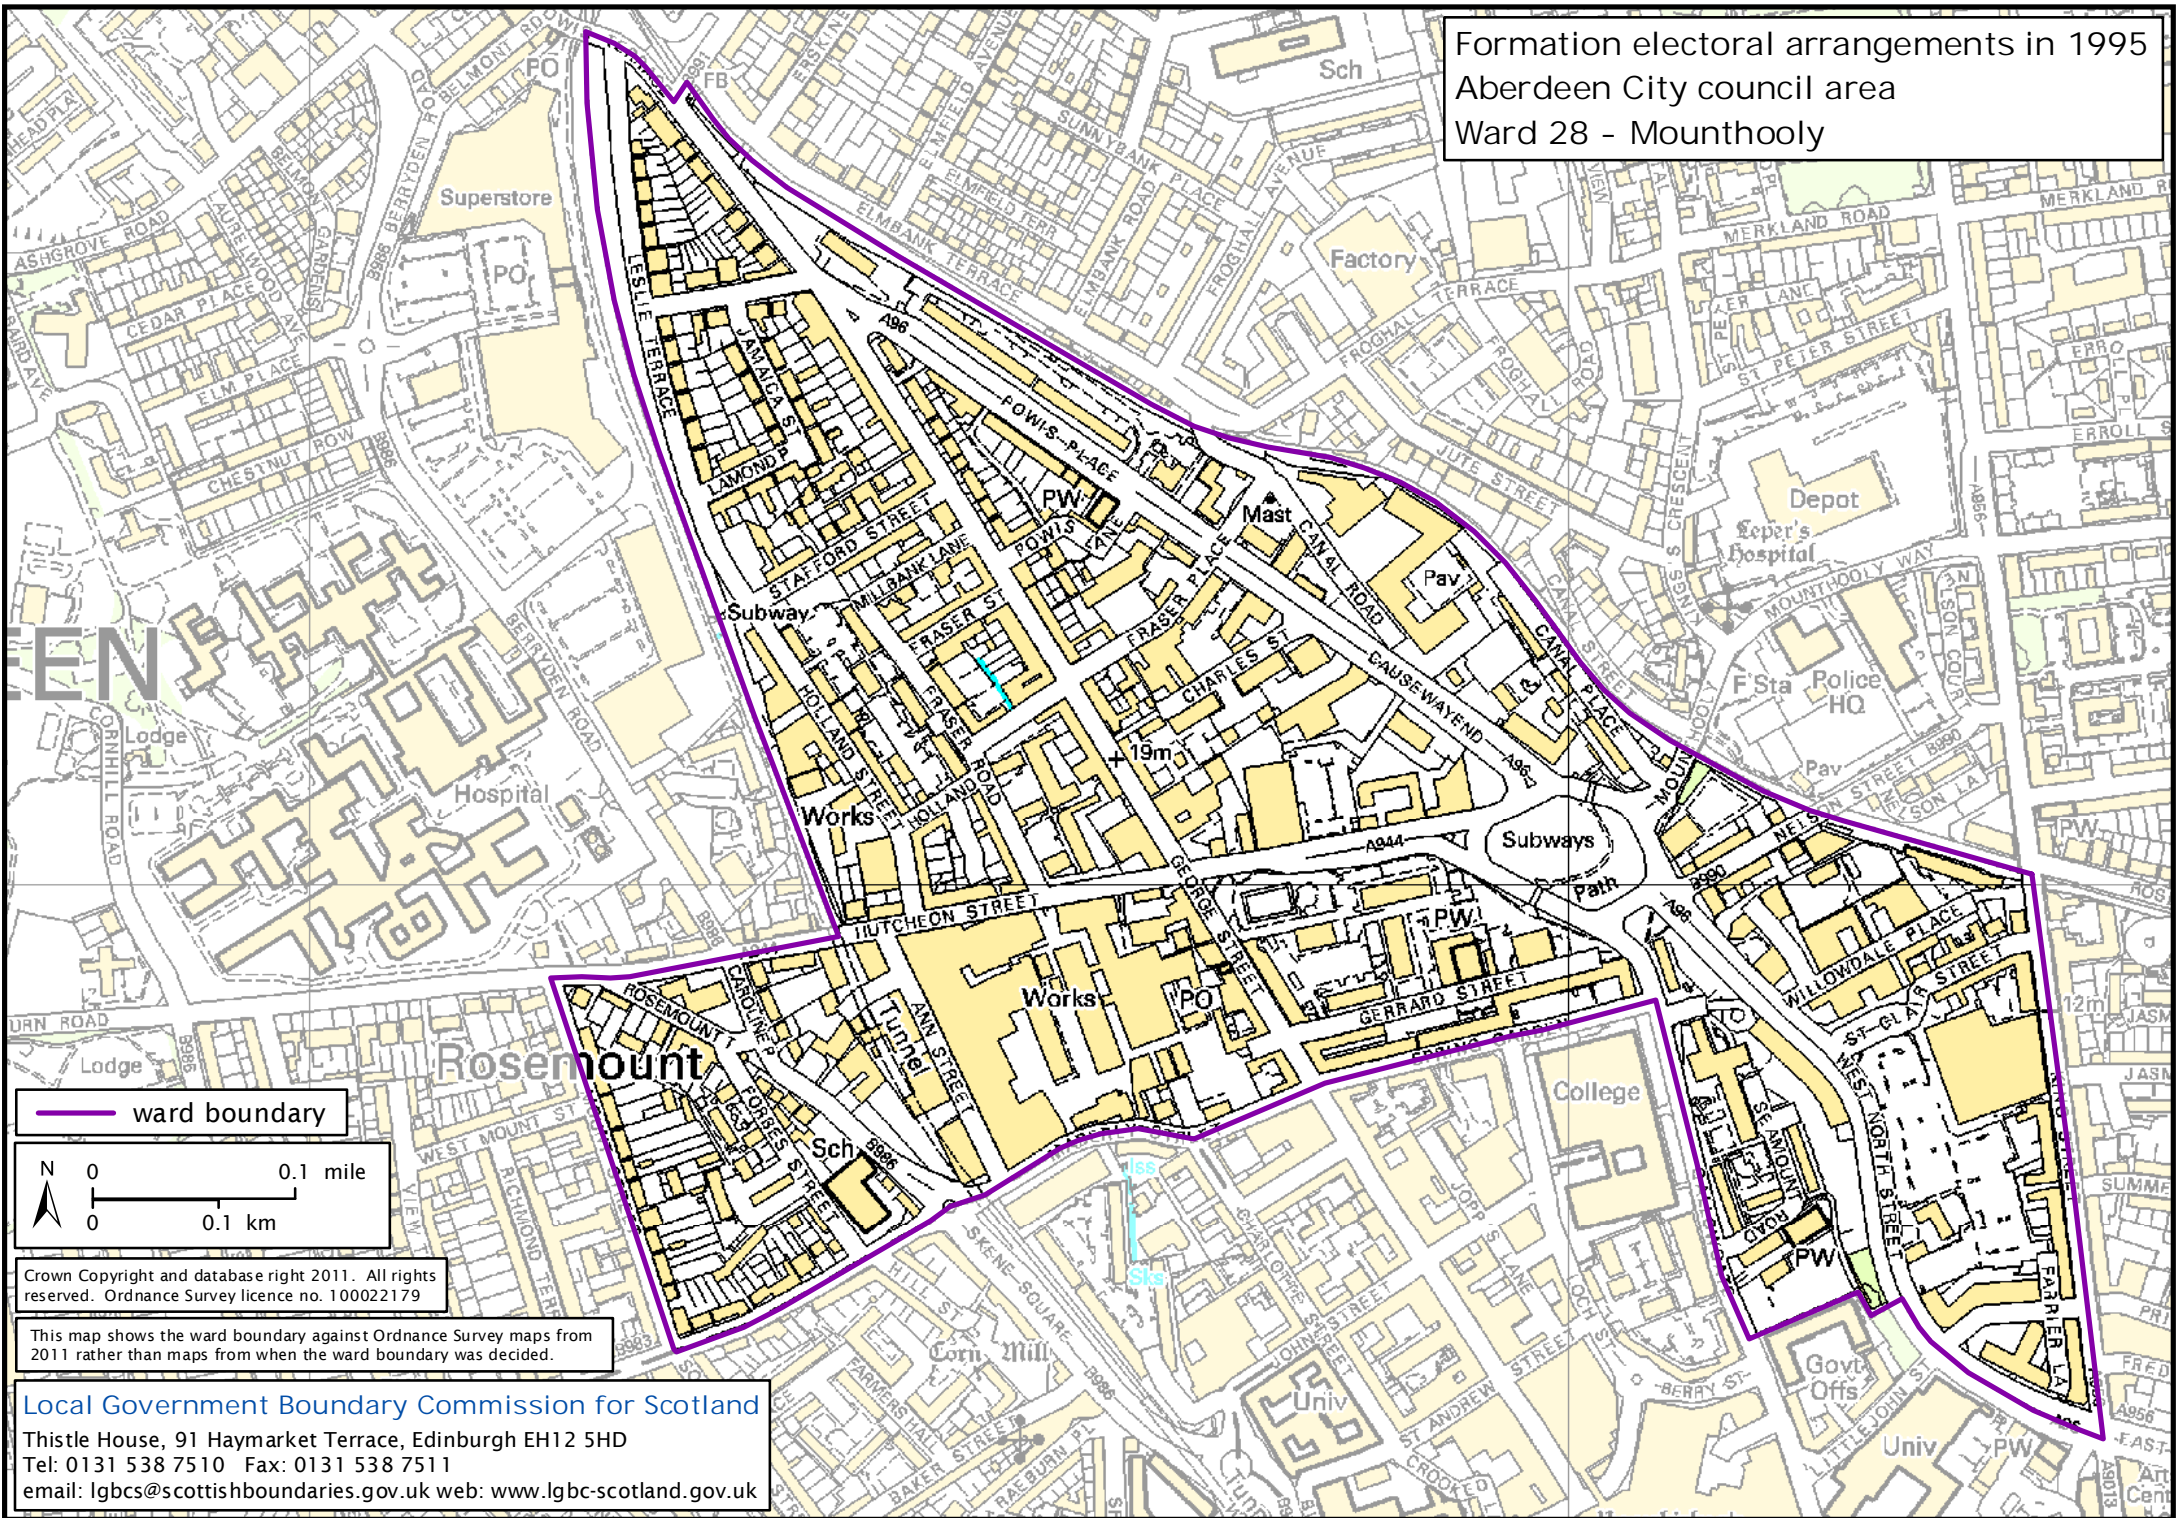

Formation electoral arrangements in 1995
Aberdeen City council area
Ward 28 - Mounthooly

ward boundary

Crown Copyright and database right 2011. All rights reserved. Ordnance Survey licence no. 100022179

This map shows the ward boundary against Ordnance Survey maps from 2011 rather than maps from when the ward boundary was decided.

Local Government Boundary Commission for Scotland

Thistle House, 91 Haymarket Terrace, Edinburgh EH12 5HD
Tel: 0131 538 7510 Fax: 0131 538 7511
email: lgbcscottishboundaries.gov.uk web: www.lgbc-scotland.gov.uk