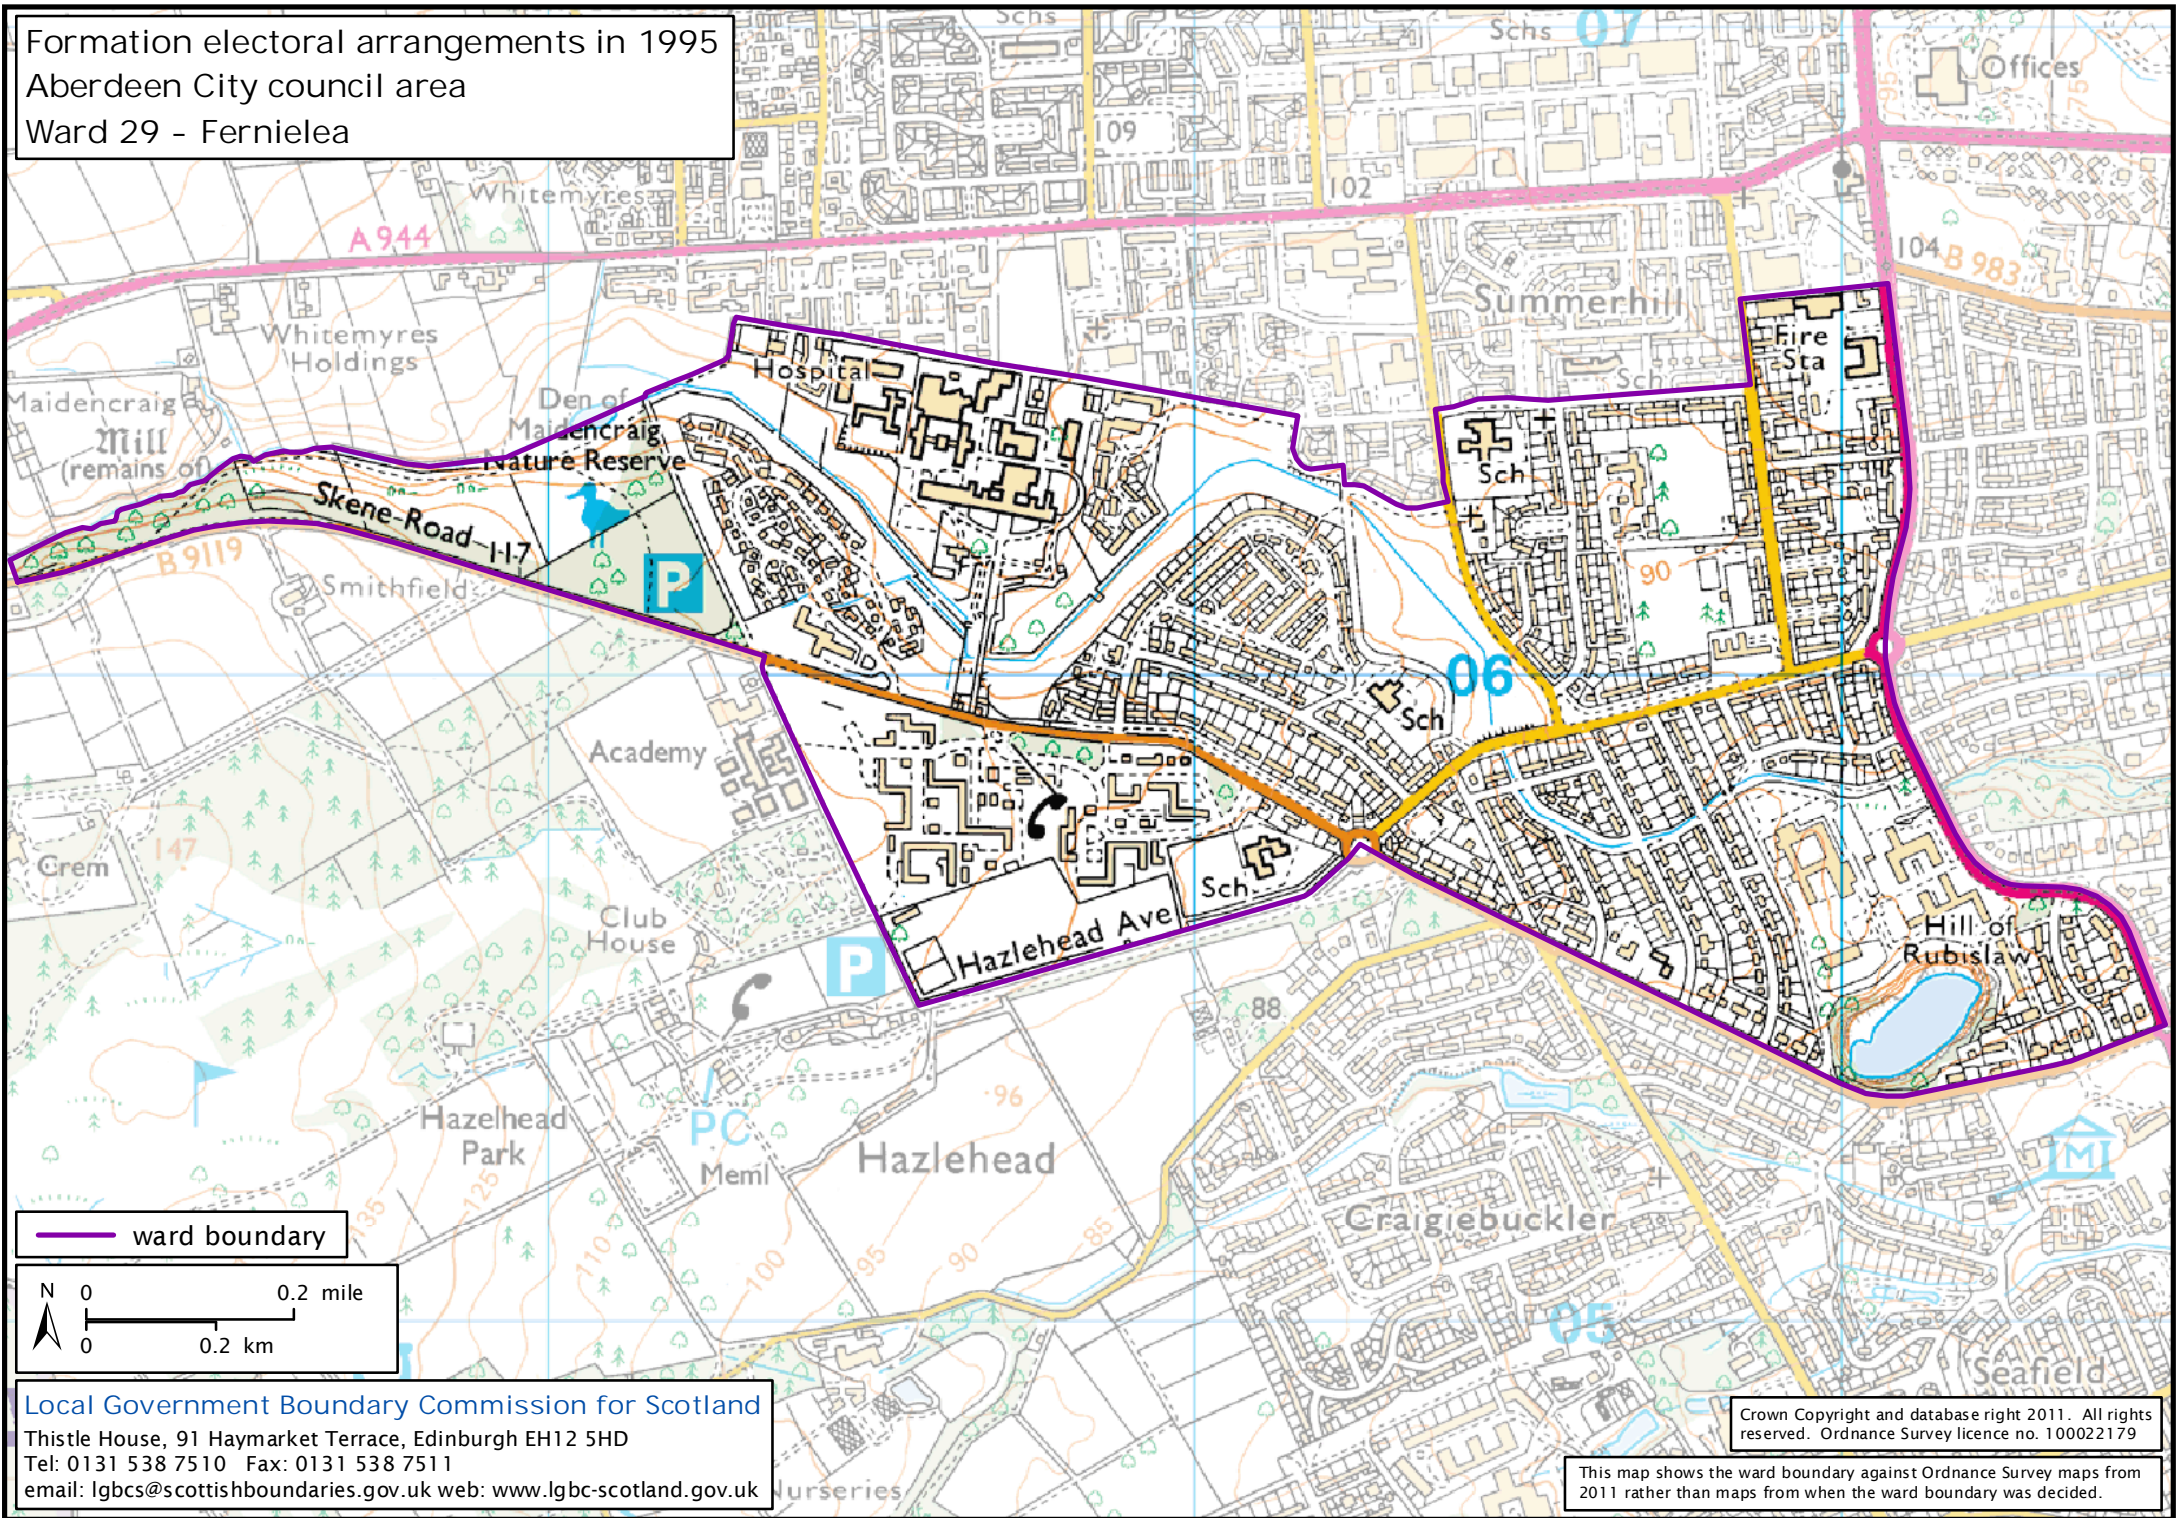

Formation electoral arrangements in 1995
Aberdeen City council area
Ward 29 - Fernielea

Local Government Boundary Commission for Scotland
Thistle House, 91 Haymarket Terrace, Edinburgh EH12 5HD
Tel: 0131 538 7510 Fax: 0131 538 7511
email: lgbc@scottishboundaries.gov.uk web: www.lgbc-scotland.gov.uk

Crown Copyright and database right 2011. All rights reserved. Ordnance Survey licence no. 100022179

This map shows the ward boundary against Ordnance Survey maps from 2011 rather than maps from when the ward boundary was decided.