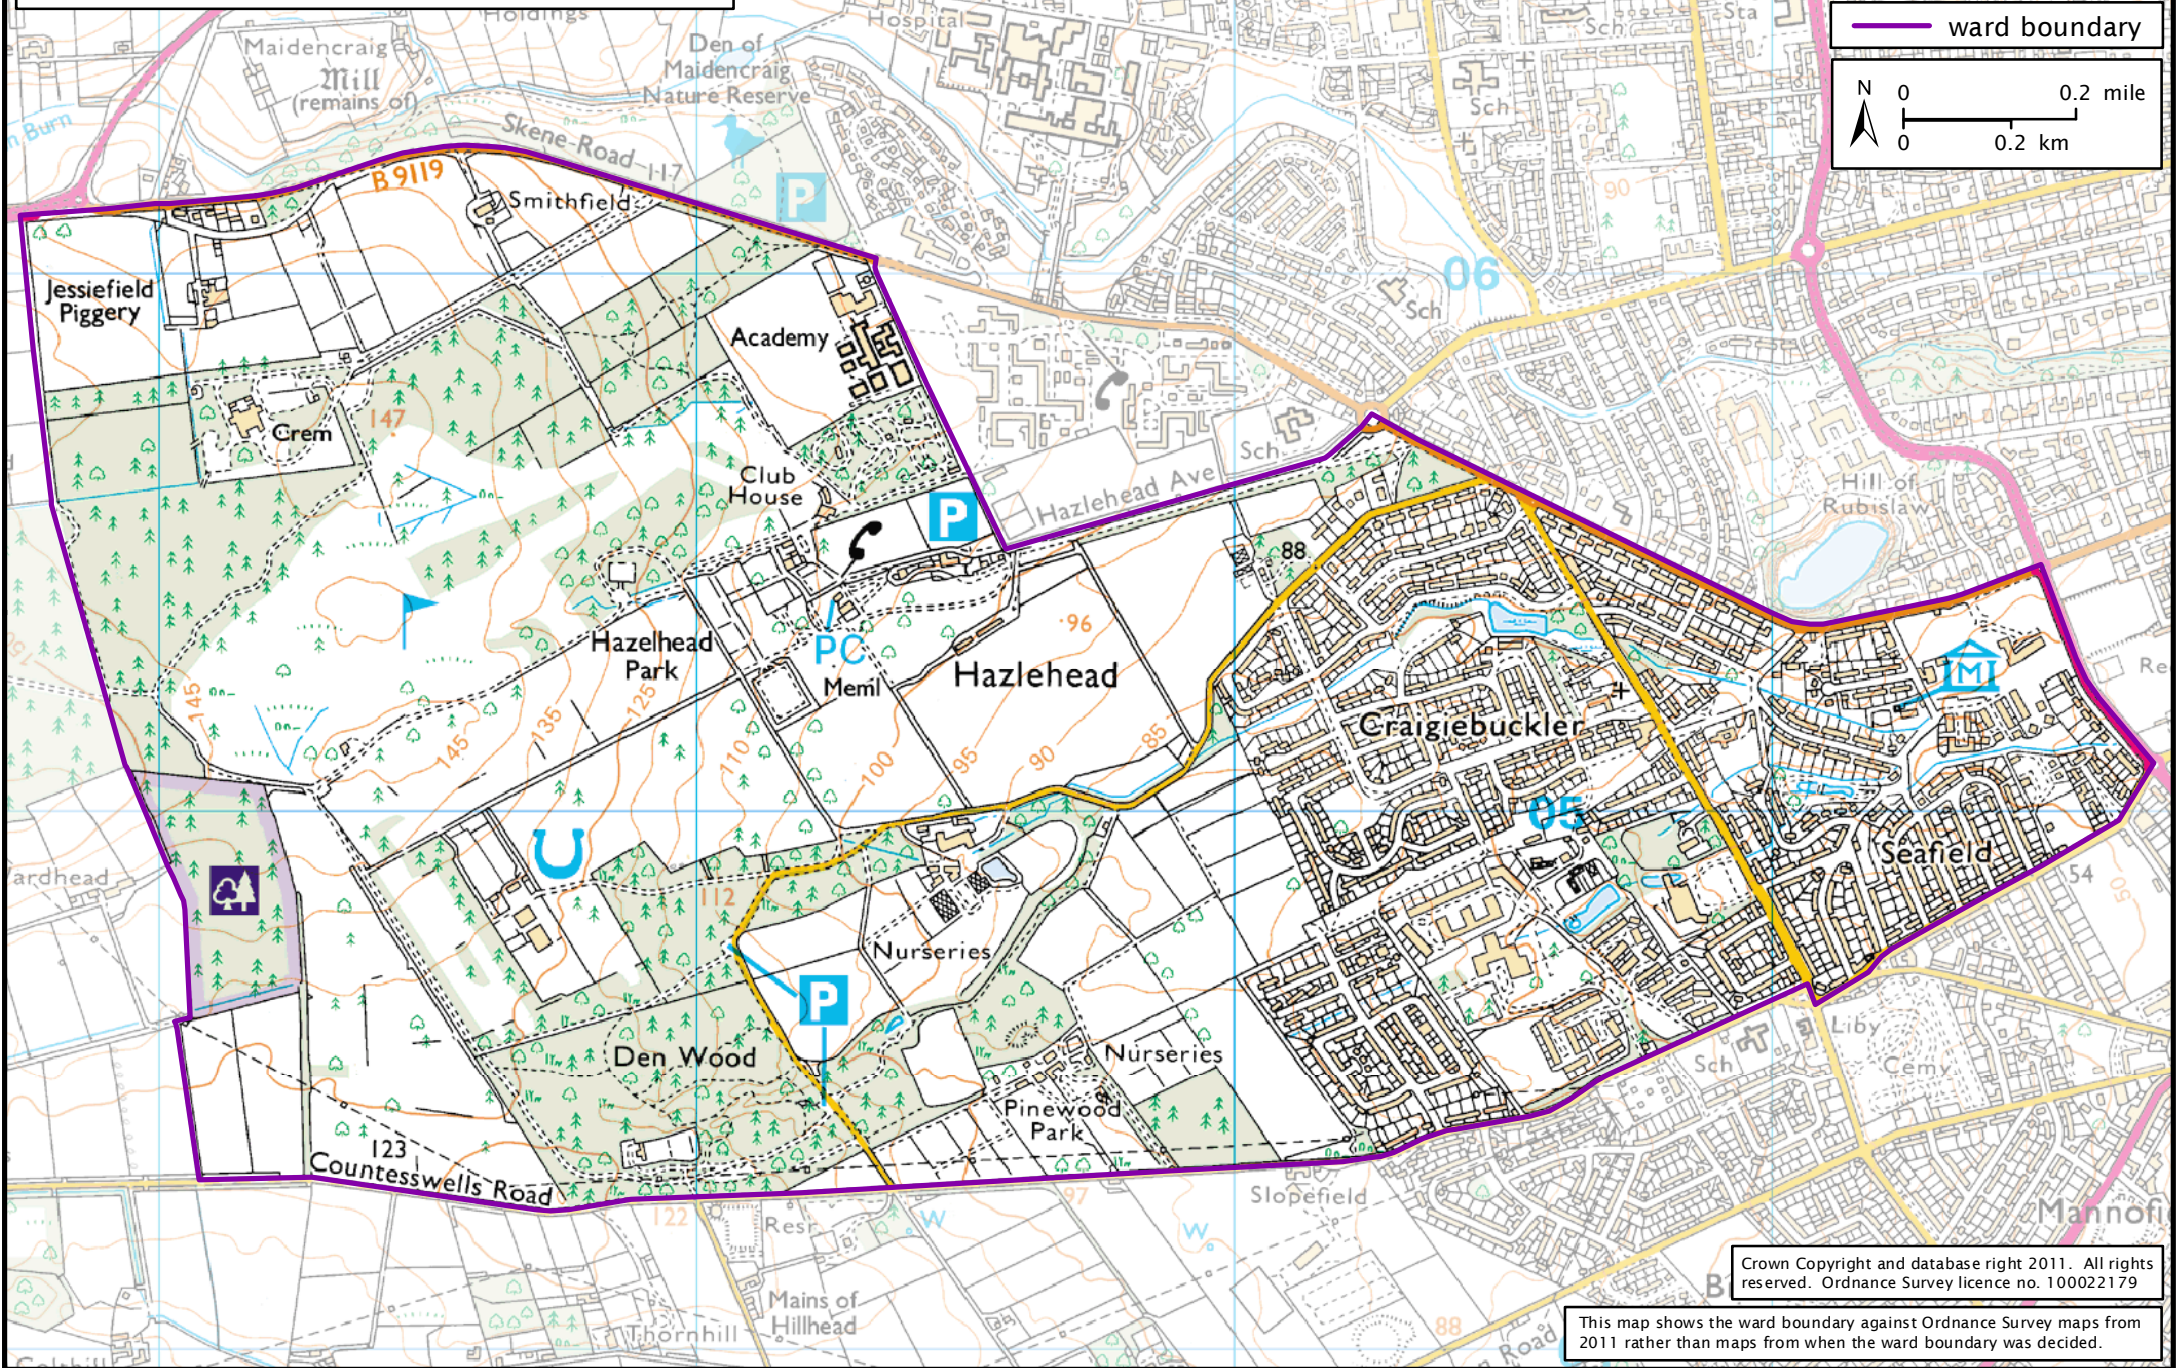

Formation electoral arrangements in 1995
Aberdeen City council area
Ward 30 - Seafield

Local Government Boundary Commission for Scotland

Thistle House, 91 Haymarket Terrace, Edinburgh EH12 5HD

Tel: 0131 538 7510 Fax: 0131 538 7511

email: lgbcscottishboundaries.gov.uk web: www.lgbc-scotland.gov.uk

Crown Copyright and database right 2011. All rights reserved. Ordnance Survey licence no. 100022179

This map shows the ward boundary against Ordnance Survey maps from 2011 rather than maps from when the ward boundary was decided.