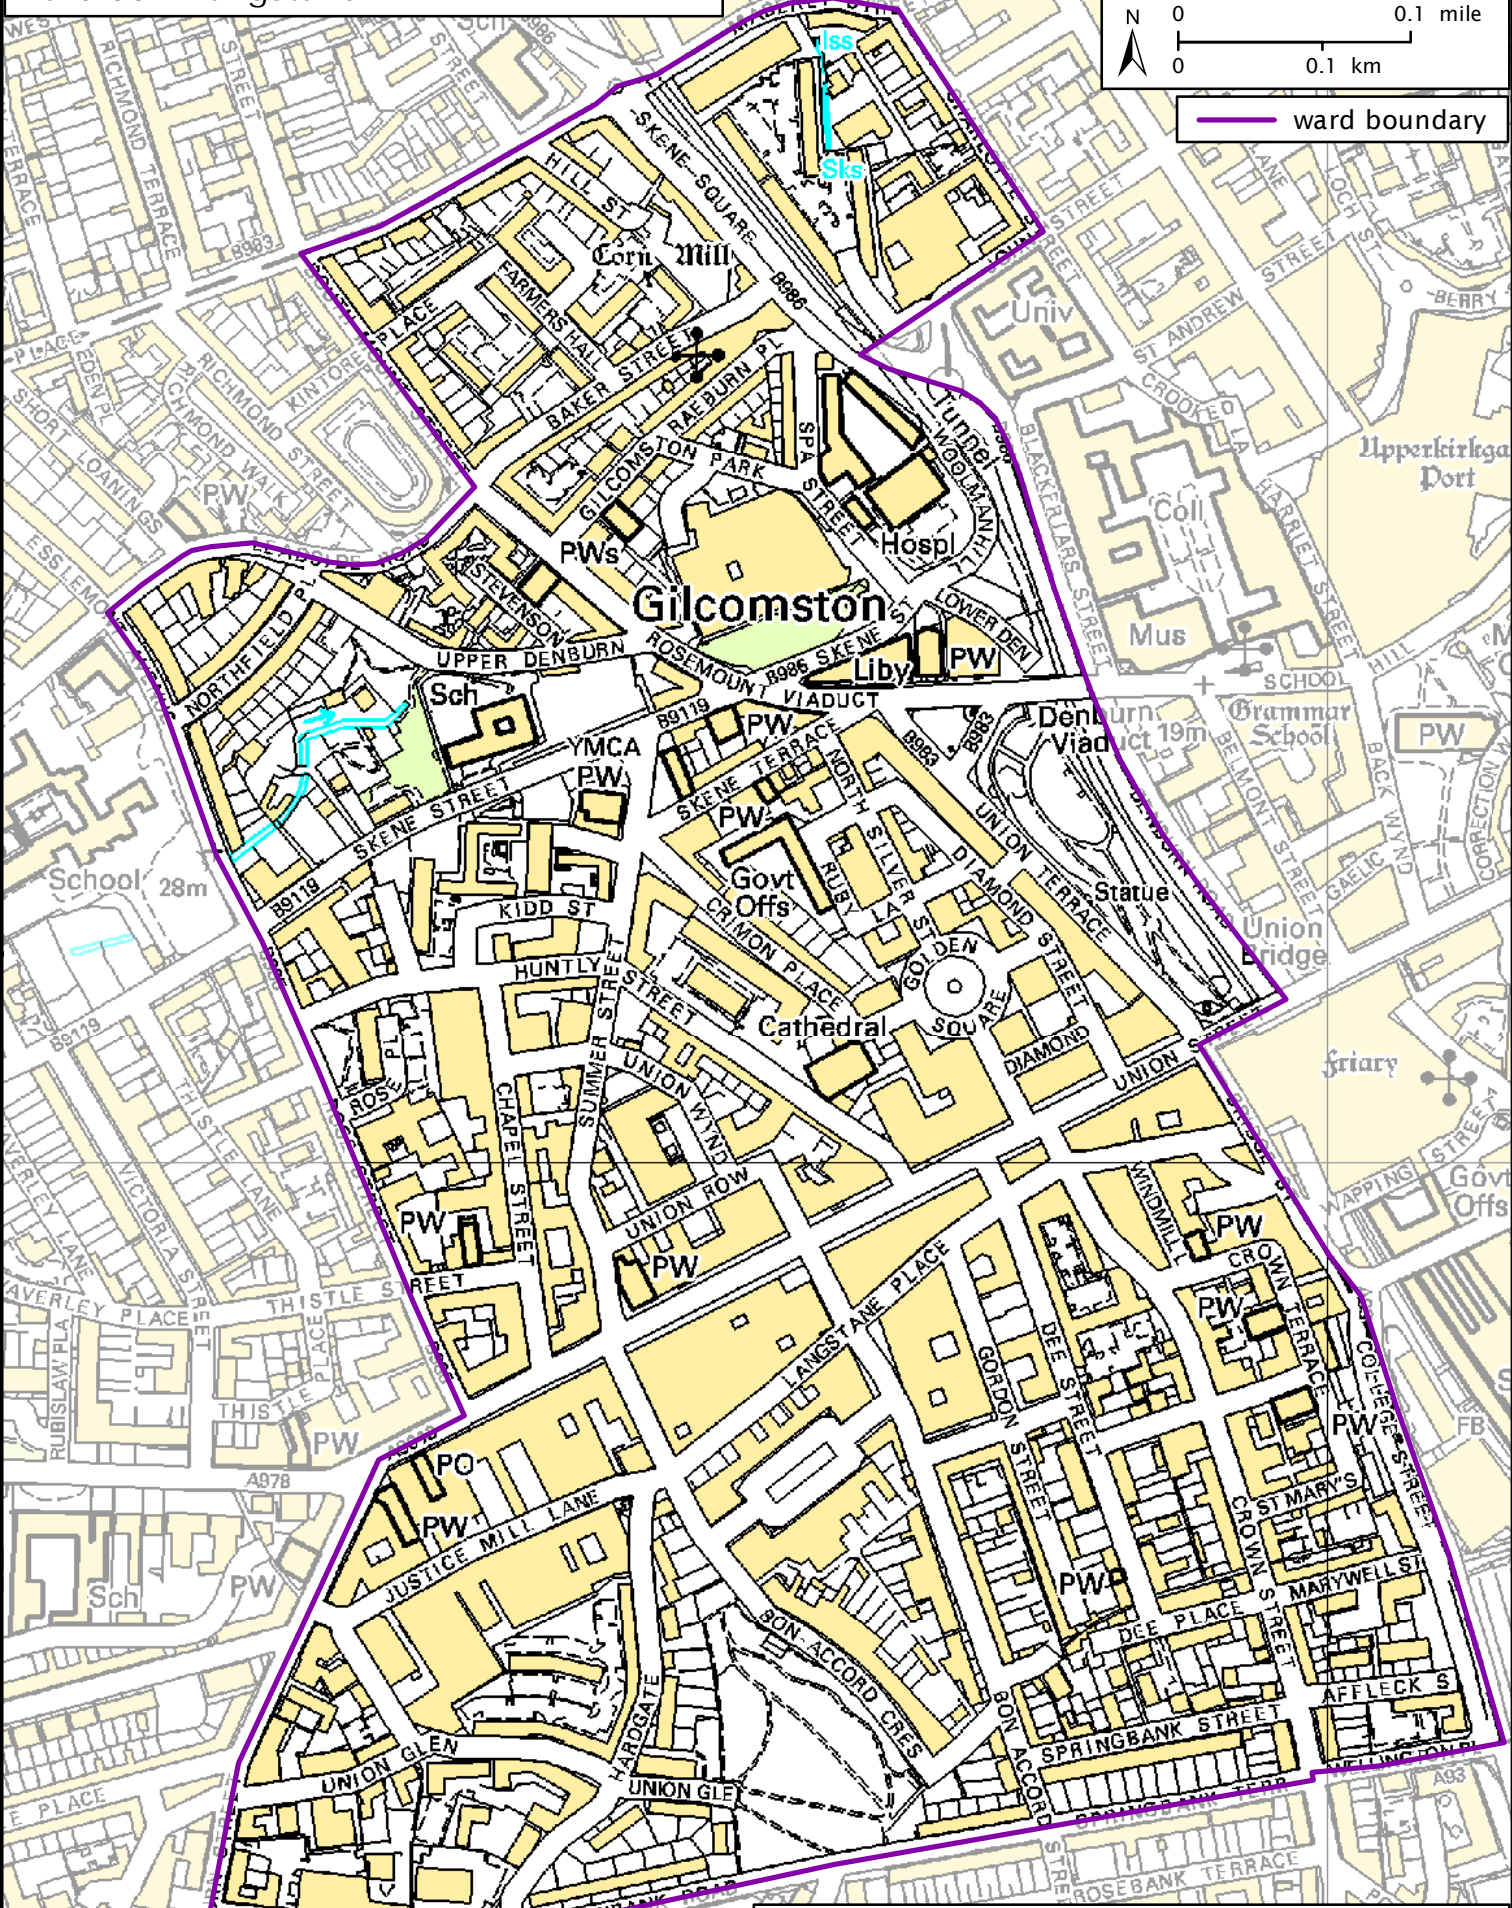

Formation electoral arrangements in 1995
Aberdeen City council area
Ward 33 - Langstane

This map shows the ward boundary against Ordnance Survey maps from 2011 rather than maps from when the ward boundary was decided.

Crown Copyright and database right 2011. All rights reserved. Ordnance Survey licence no. 100022179

— ward boundary

Local Government Boundary Commission for Scotland
Thistle House, 91 Haymarket Terrace, Edinburgh EH1 2 5HD
Tel: 0131 538 7510 Fax: 0131 538 7511
email: lgbc@scottishboundaries.gov.uk web: www.lgbc-scotland.gov.uk