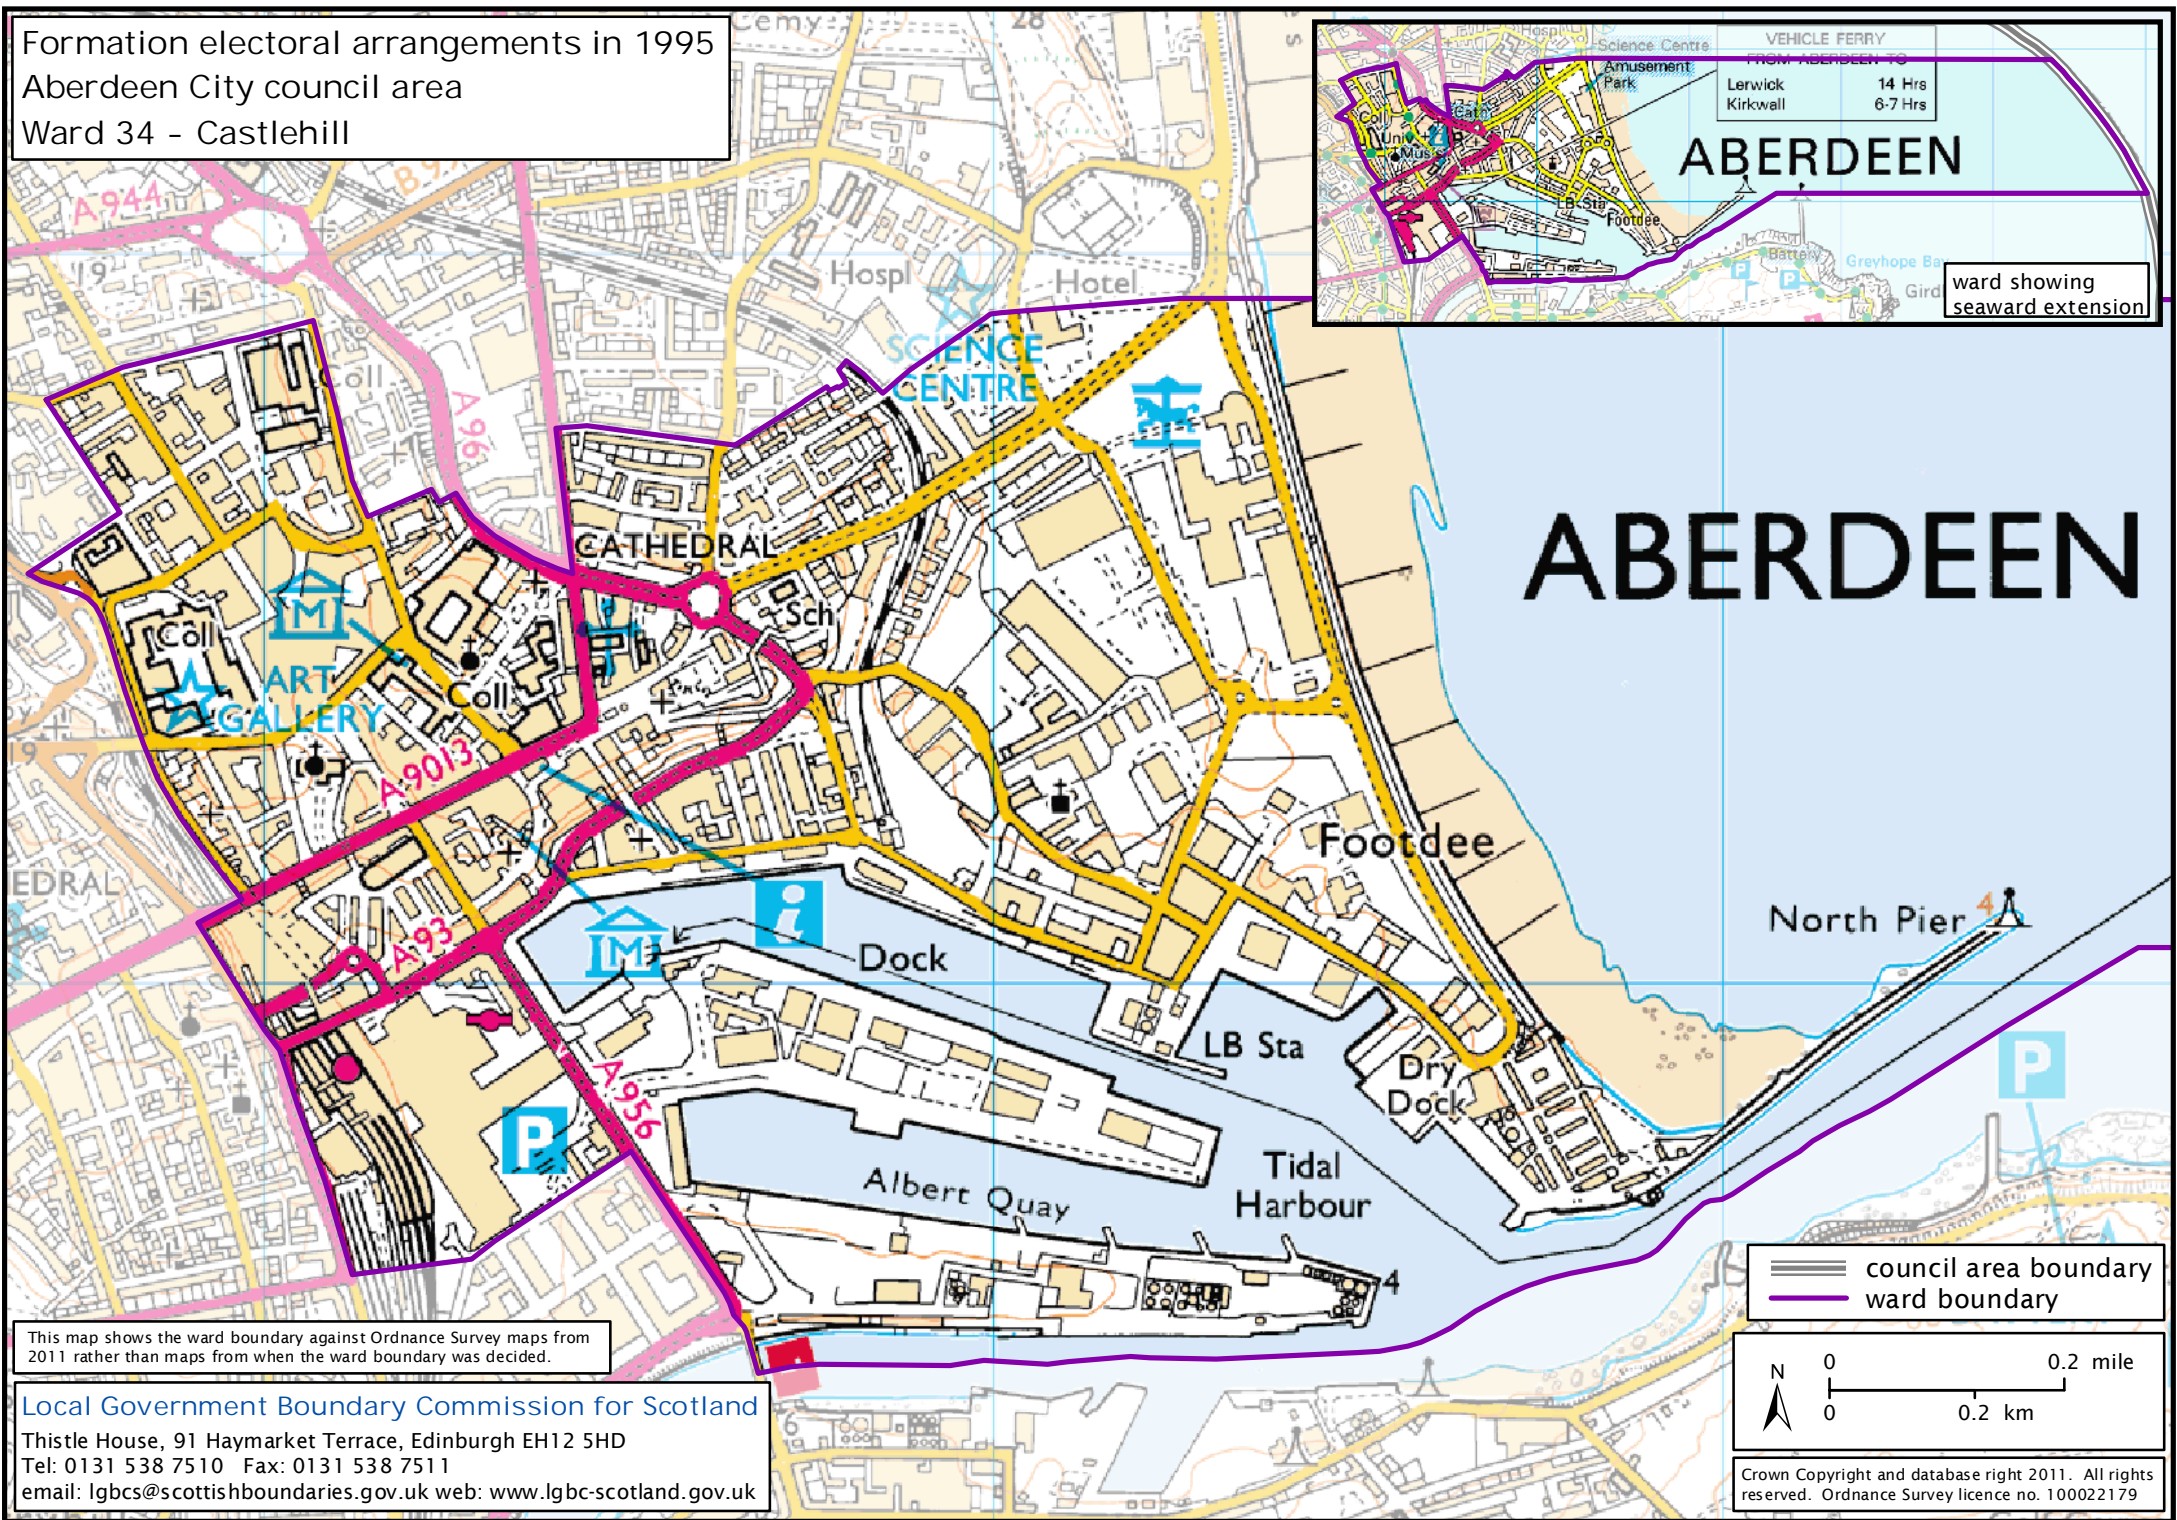

Formation electoral arrangements in 1995
 Aberdeen City council area
 Ward 34 - Castlehill

ABERDEEN

 council area boundary
 ward boundary

Crown Copyright and database right 2011. All rights reserved. Ordnance Survey licence no. 100022179

This map shows the ward boundary against Ordnance Survey maps from 2011 rather than maps from when the ward boundary was decided.

Local Government Boundary Commission for Scotland
 Thistle House, 91 Haymarket Terrace, Edinburgh EH12 5HD
 Tel: 0131 538 7510 Fax: 0131 538 7511
 email: lgbcscottishboundaries.gov.uk web: www.lgbc-scotland.gov.uk