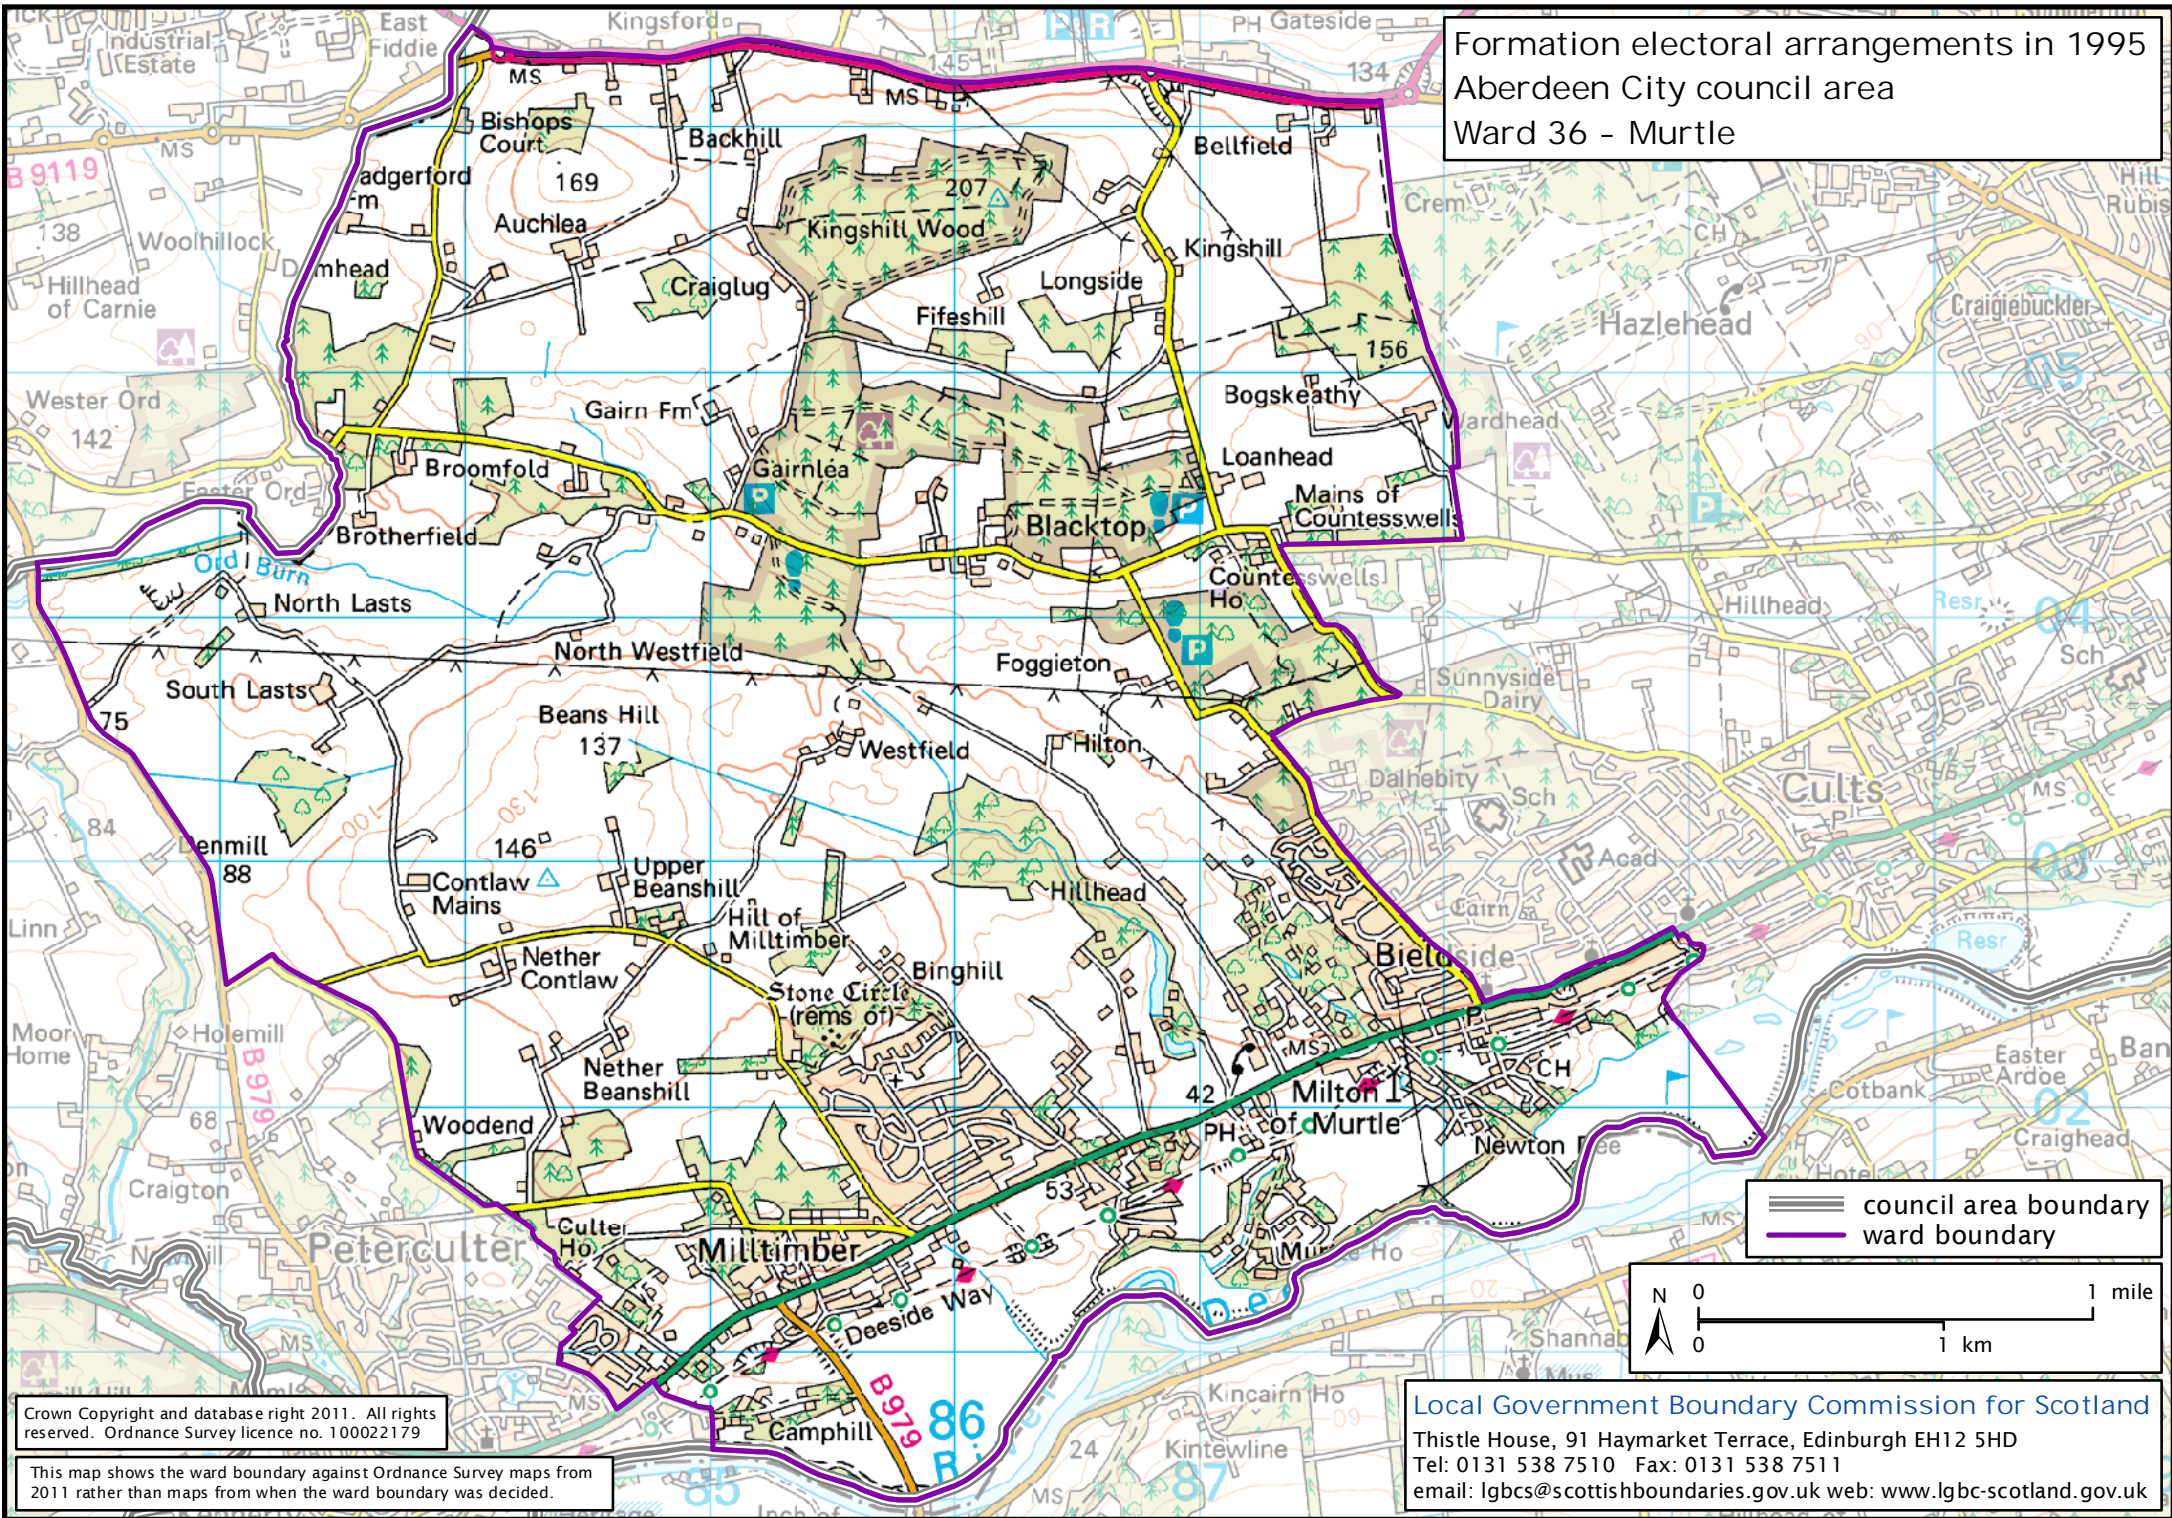

Formation electoral arrangements in 1995  
 Aberdeen City council area  
 Ward 36 - Murtle

 council area boundary  
 ward boundary

Crown Copyright and database right 2011. All rights reserved. Ordnance Survey licence no. 100022179

This map shows the ward boundary against Ordnance Survey maps from 2011 rather than maps from when the ward boundary was decided.

Local Government Boundary Commission for Scotland

Thistle House, 91 Haymarket Terrace, Edinburgh EH12 5HD  
 Tel: 0131 538 7510 Fax: 0131 538 7511  
 email: [lgbcscottishboundaries.gov.uk](mailto:lgbcscottishboundaries.gov.uk) web: [www.lgbc-scotland.gov.uk](http://www.lgbc-scotland.gov.uk)