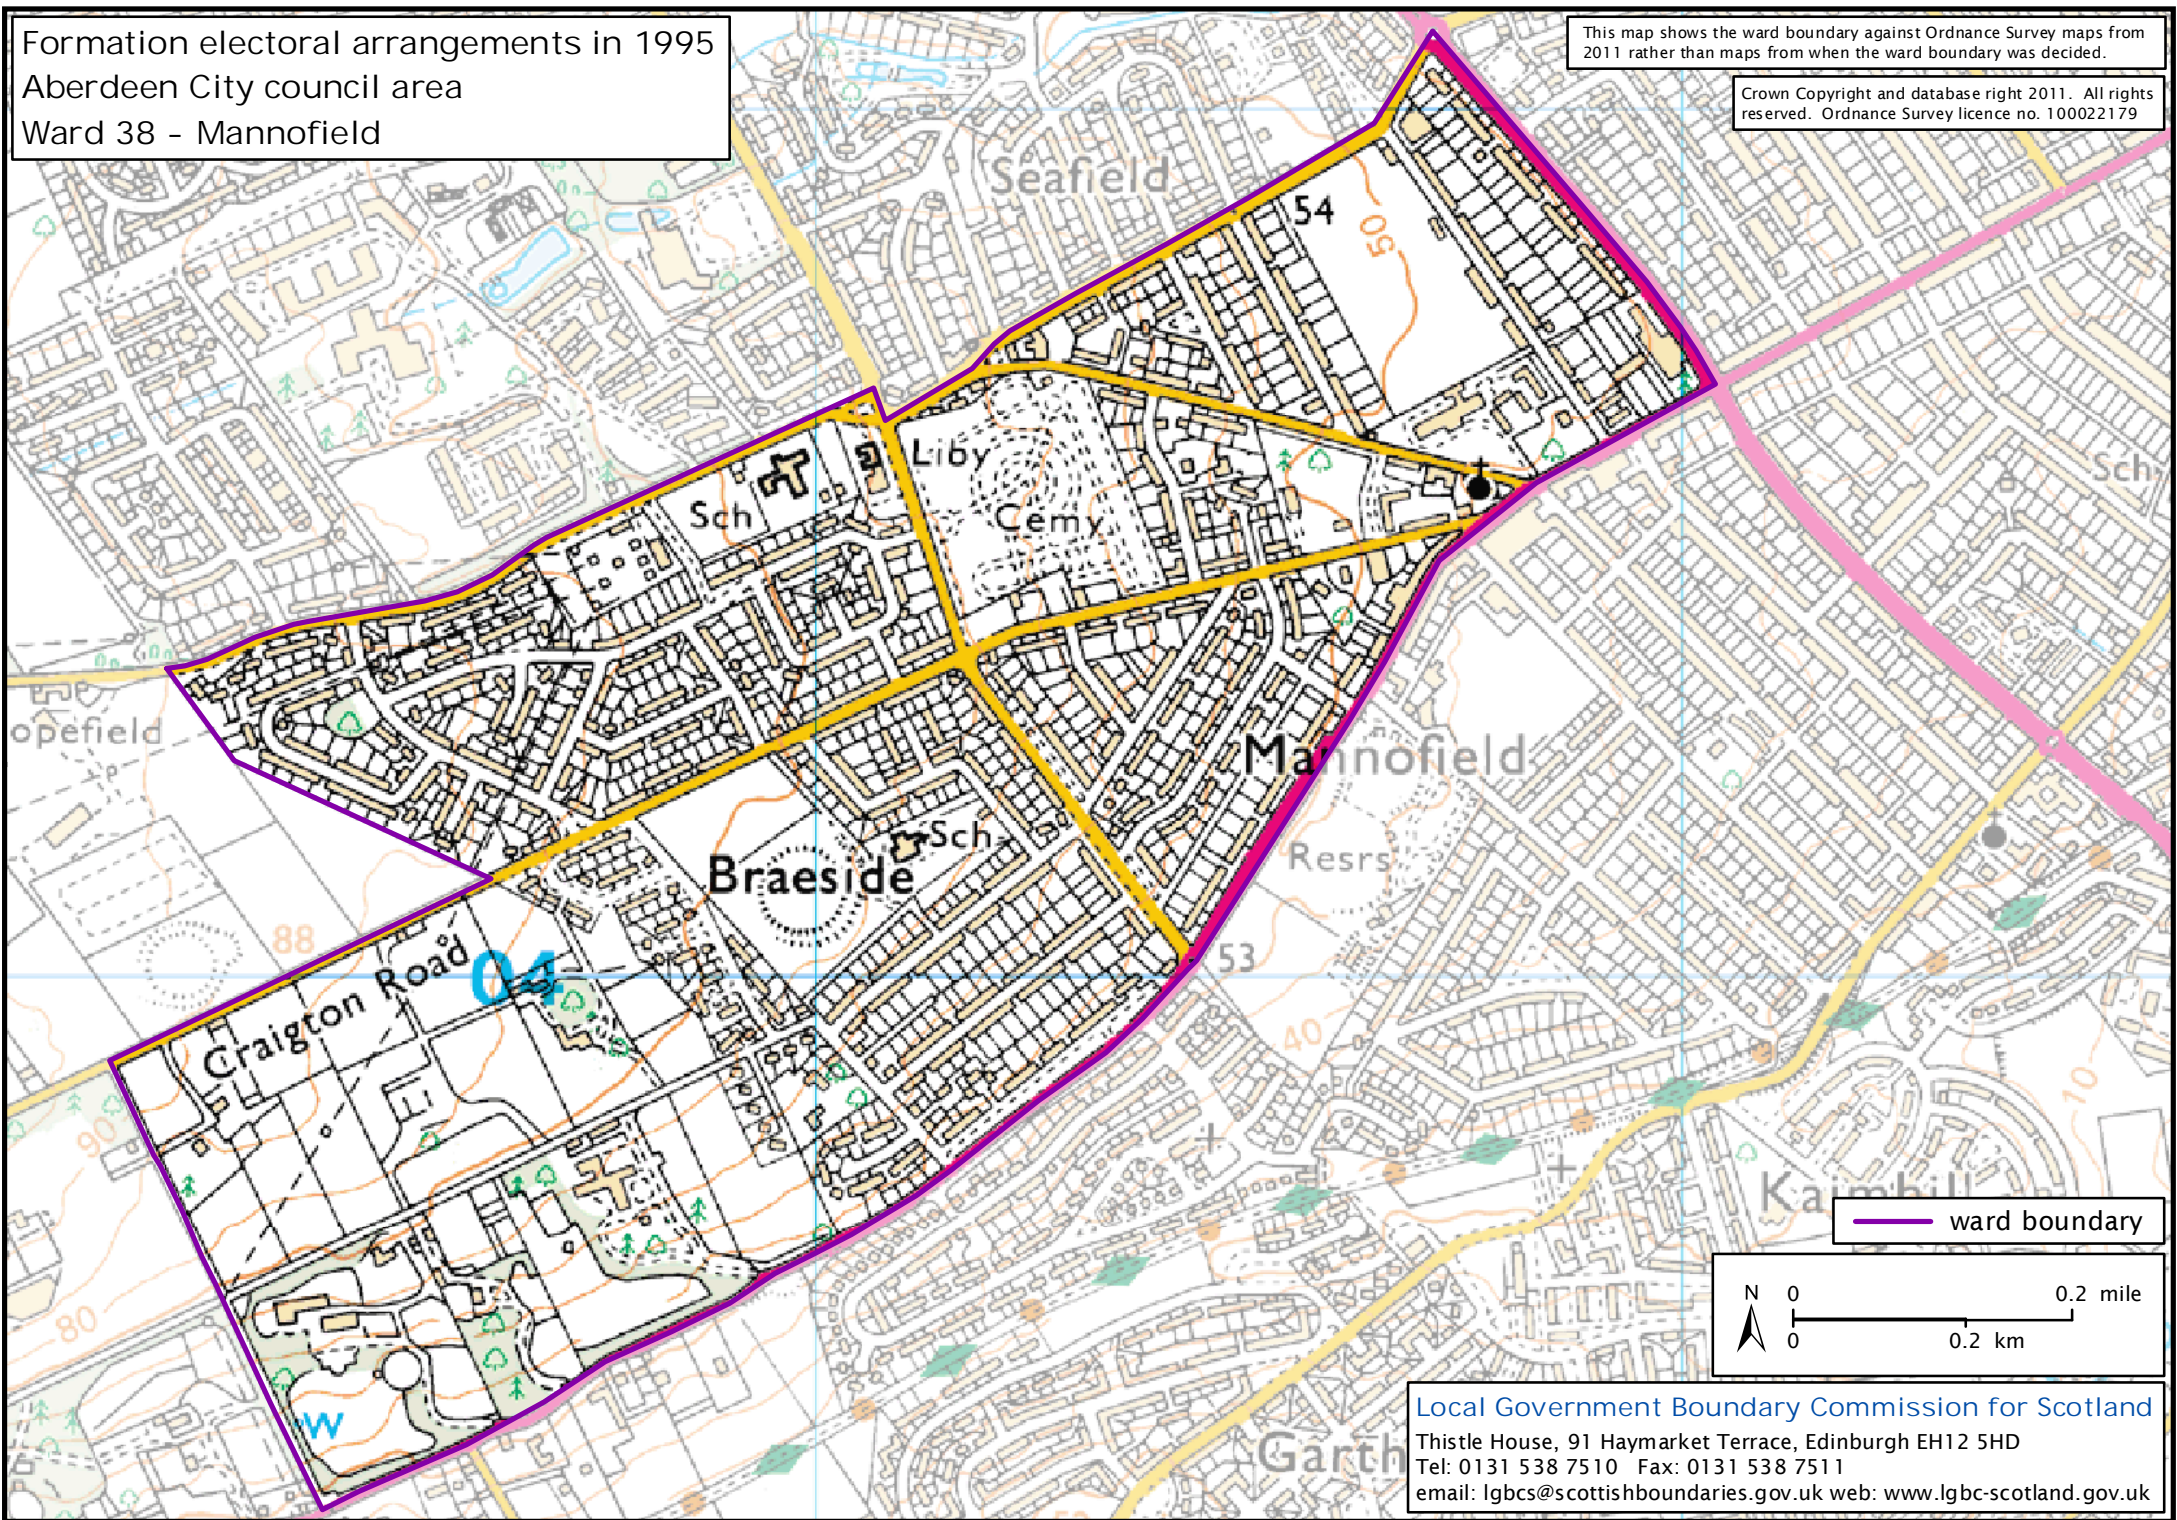

Formation electoral arrangements in 1995  
Aberdeen City council area  
Ward 38 - Mannofield

This map shows the ward boundary against Ordnance Survey maps from 2011 rather than maps from when the ward boundary was decided.

Crown Copyright and database right 2011. All rights reserved. Ordnance Survey licence no. 100022179

ward boundary

Local Government Boundary Commission for Scotland  
Thistle House, 91 Haymarket Terrace, Edinburgh EH12 5HD  
Tel: 0131 538 7510 Fax: 0131 538 7511  
email: lgbcscottishboundaries.gov.uk web: www.lgbc-scotland.gov.uk