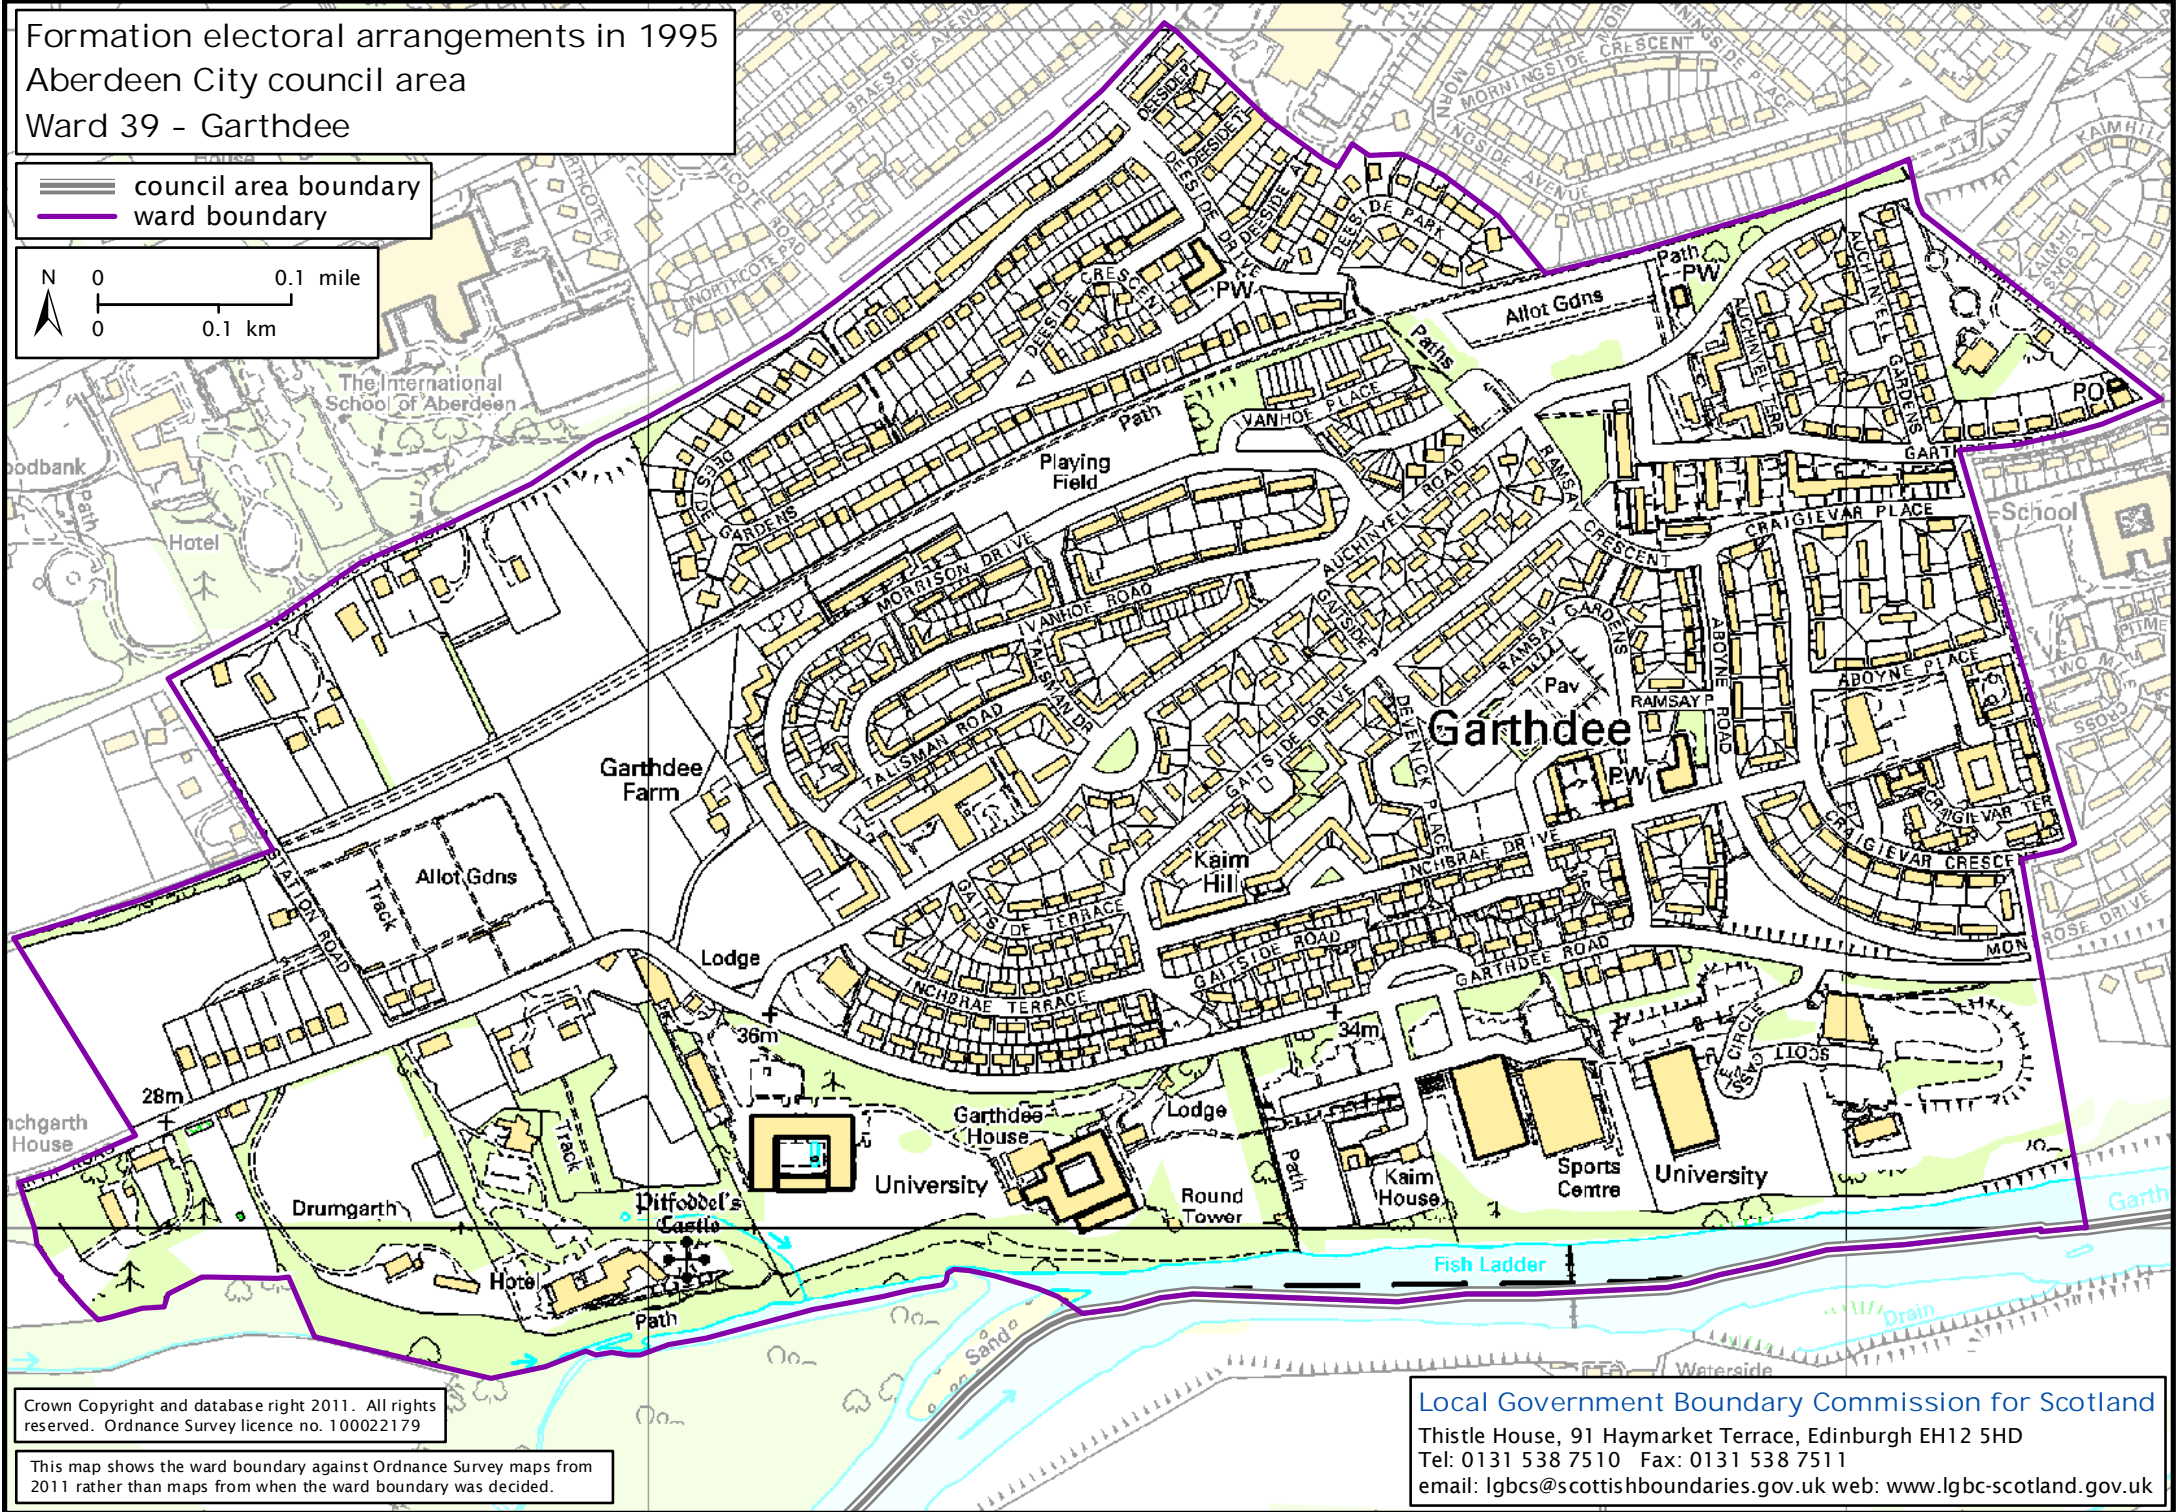

Formation electoral arrangements in 1995
 Aberdeen City council area
 Ward 39 - Garthdee

— council area boundary
 — ward boundary

Crown Copyright and database right 2011. All rights reserved. Ordnance Survey licence no. 100022179

This map shows the ward boundary against Ordnance Survey maps from 2011 rather than maps from when the ward boundary was decided.

Local Government Boundary Commission for Scotland
 Thistle House, 91 Haymarket Terrace, Edinburgh EH12 5HD
 Tel: 0131 538 7510 Fax: 0131 538 7511
 email: lgbcscottishboundaries.gov.uk web: www.lgbc-scotland.gov.uk