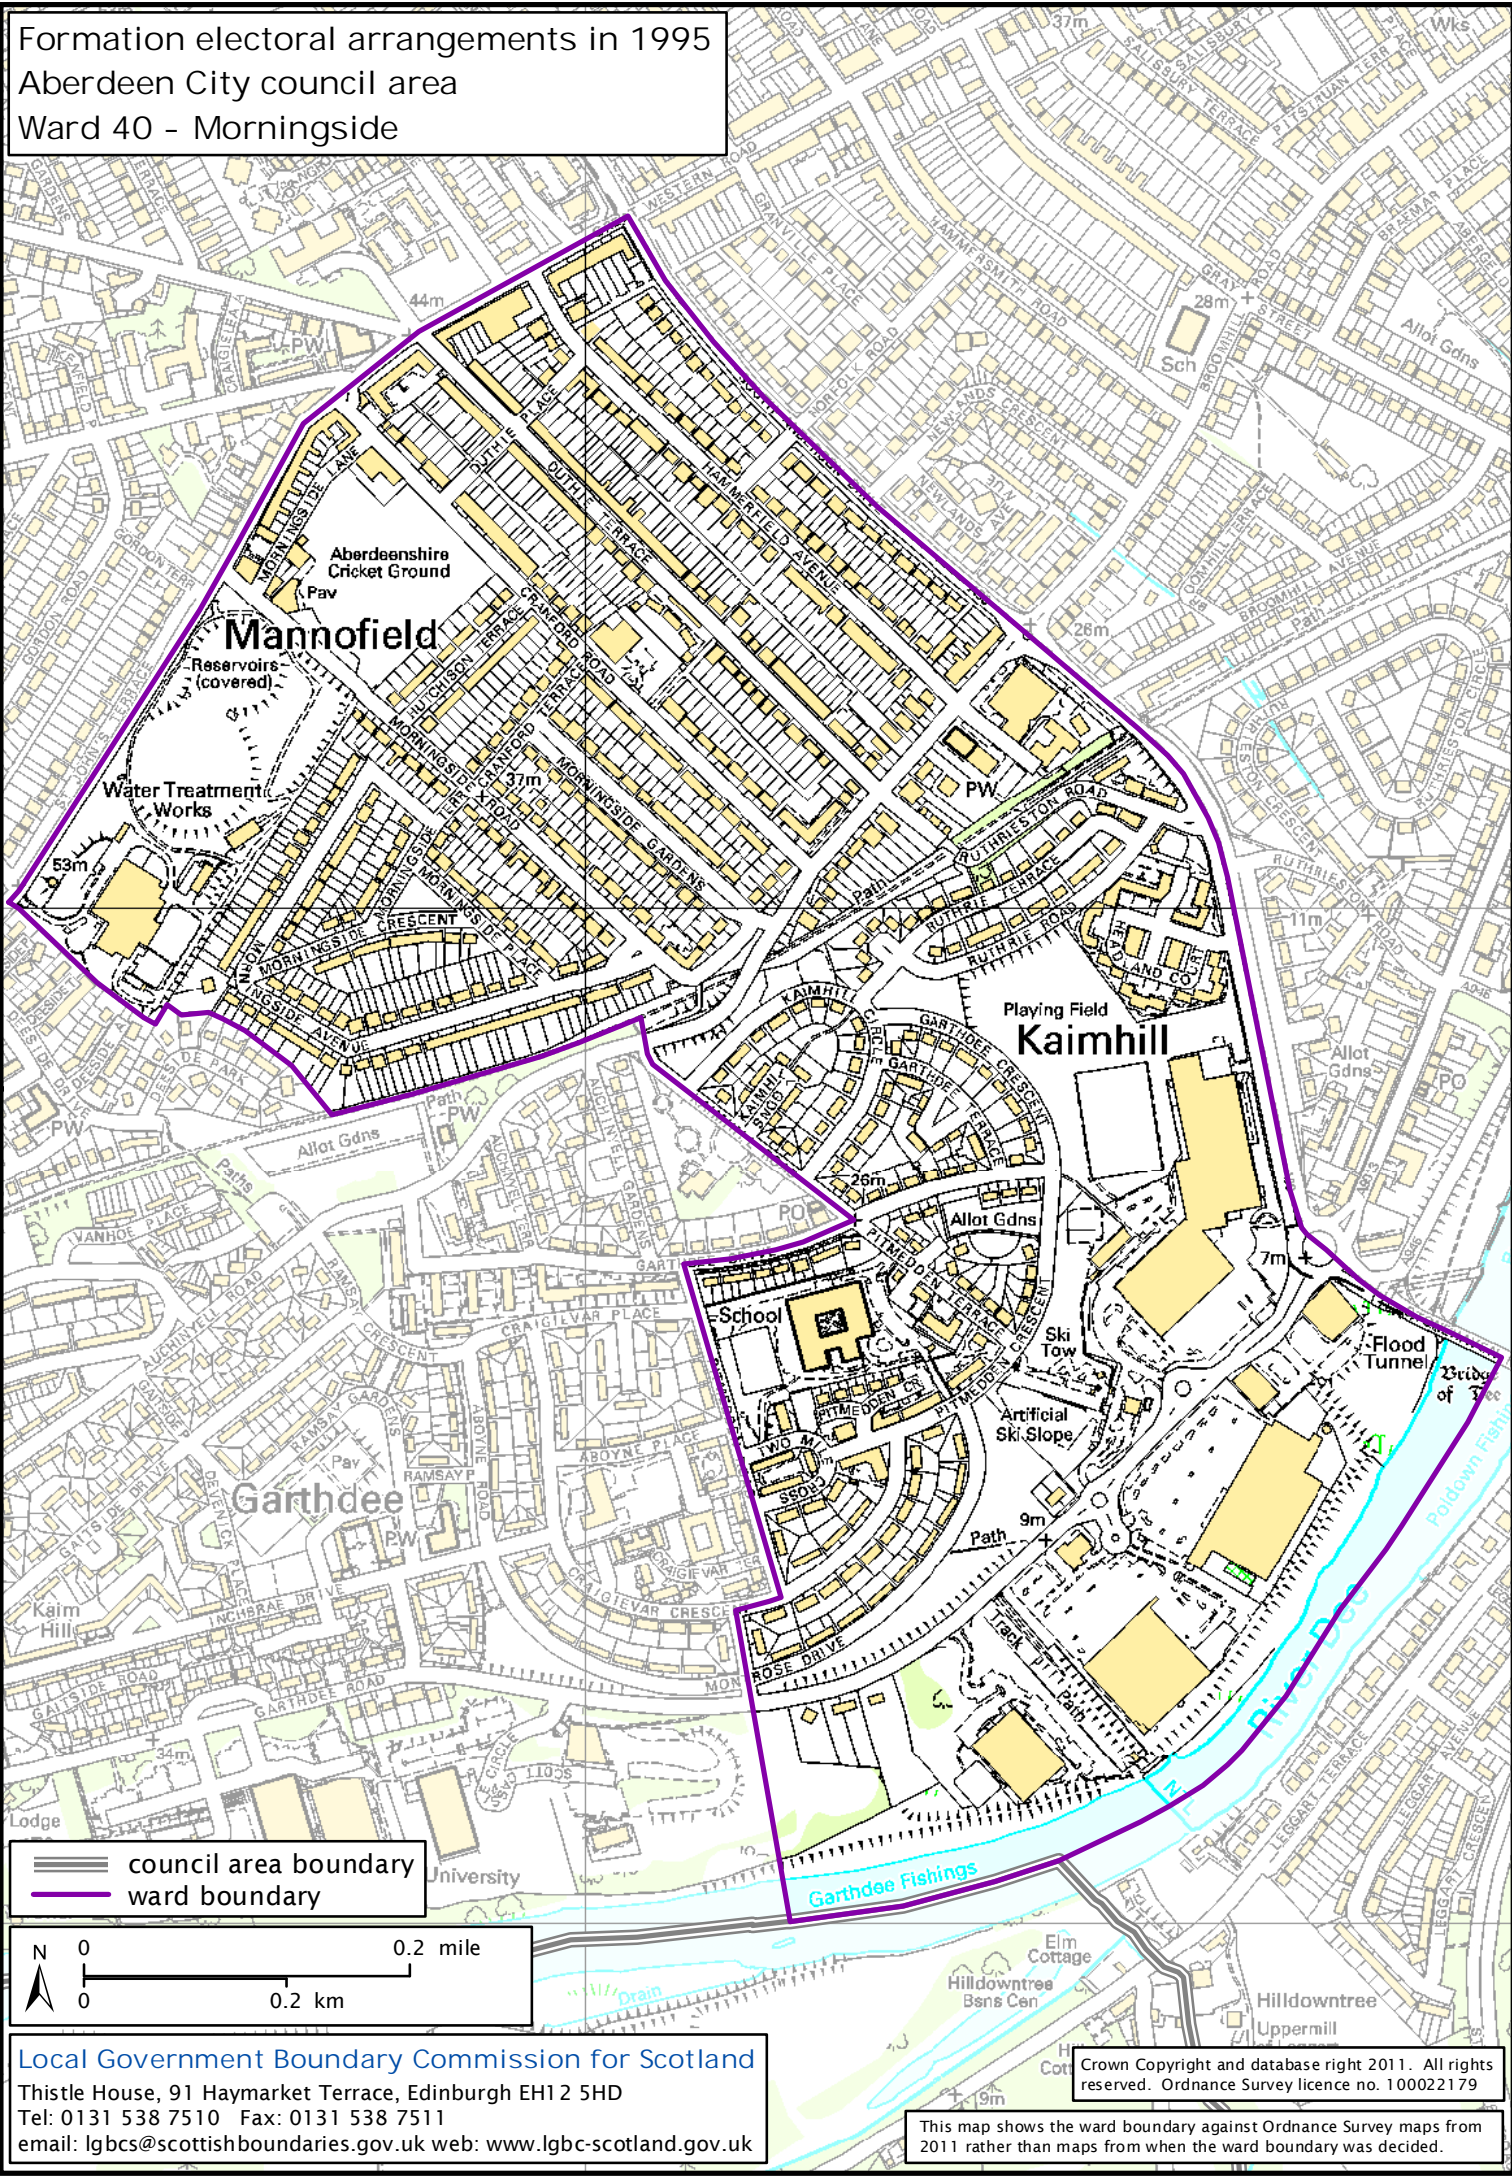

Formation electoral arrangements in 1995
 Aberdeen City council area
 Ward 40 - Morningside

 council area boundary
 ward boundary

Local Government Boundary Commission for Scotland
 Thistle House, 91 Haymarket Terrace, Edinburgh EH12 5HD
 Tel: 0131 538 7510 Fax: 0131 538 7511
 email: lgbc@scottishboundaries.gov.uk web: www.lgbc-scotland.gov.uk

Crown Copyright and database right 2011. All rights reserved. Ordnance Survey licence no. 100022179

This map shows the ward boundary against Ordnance Survey maps from 2011 rather than maps from when the ward boundary was decided.