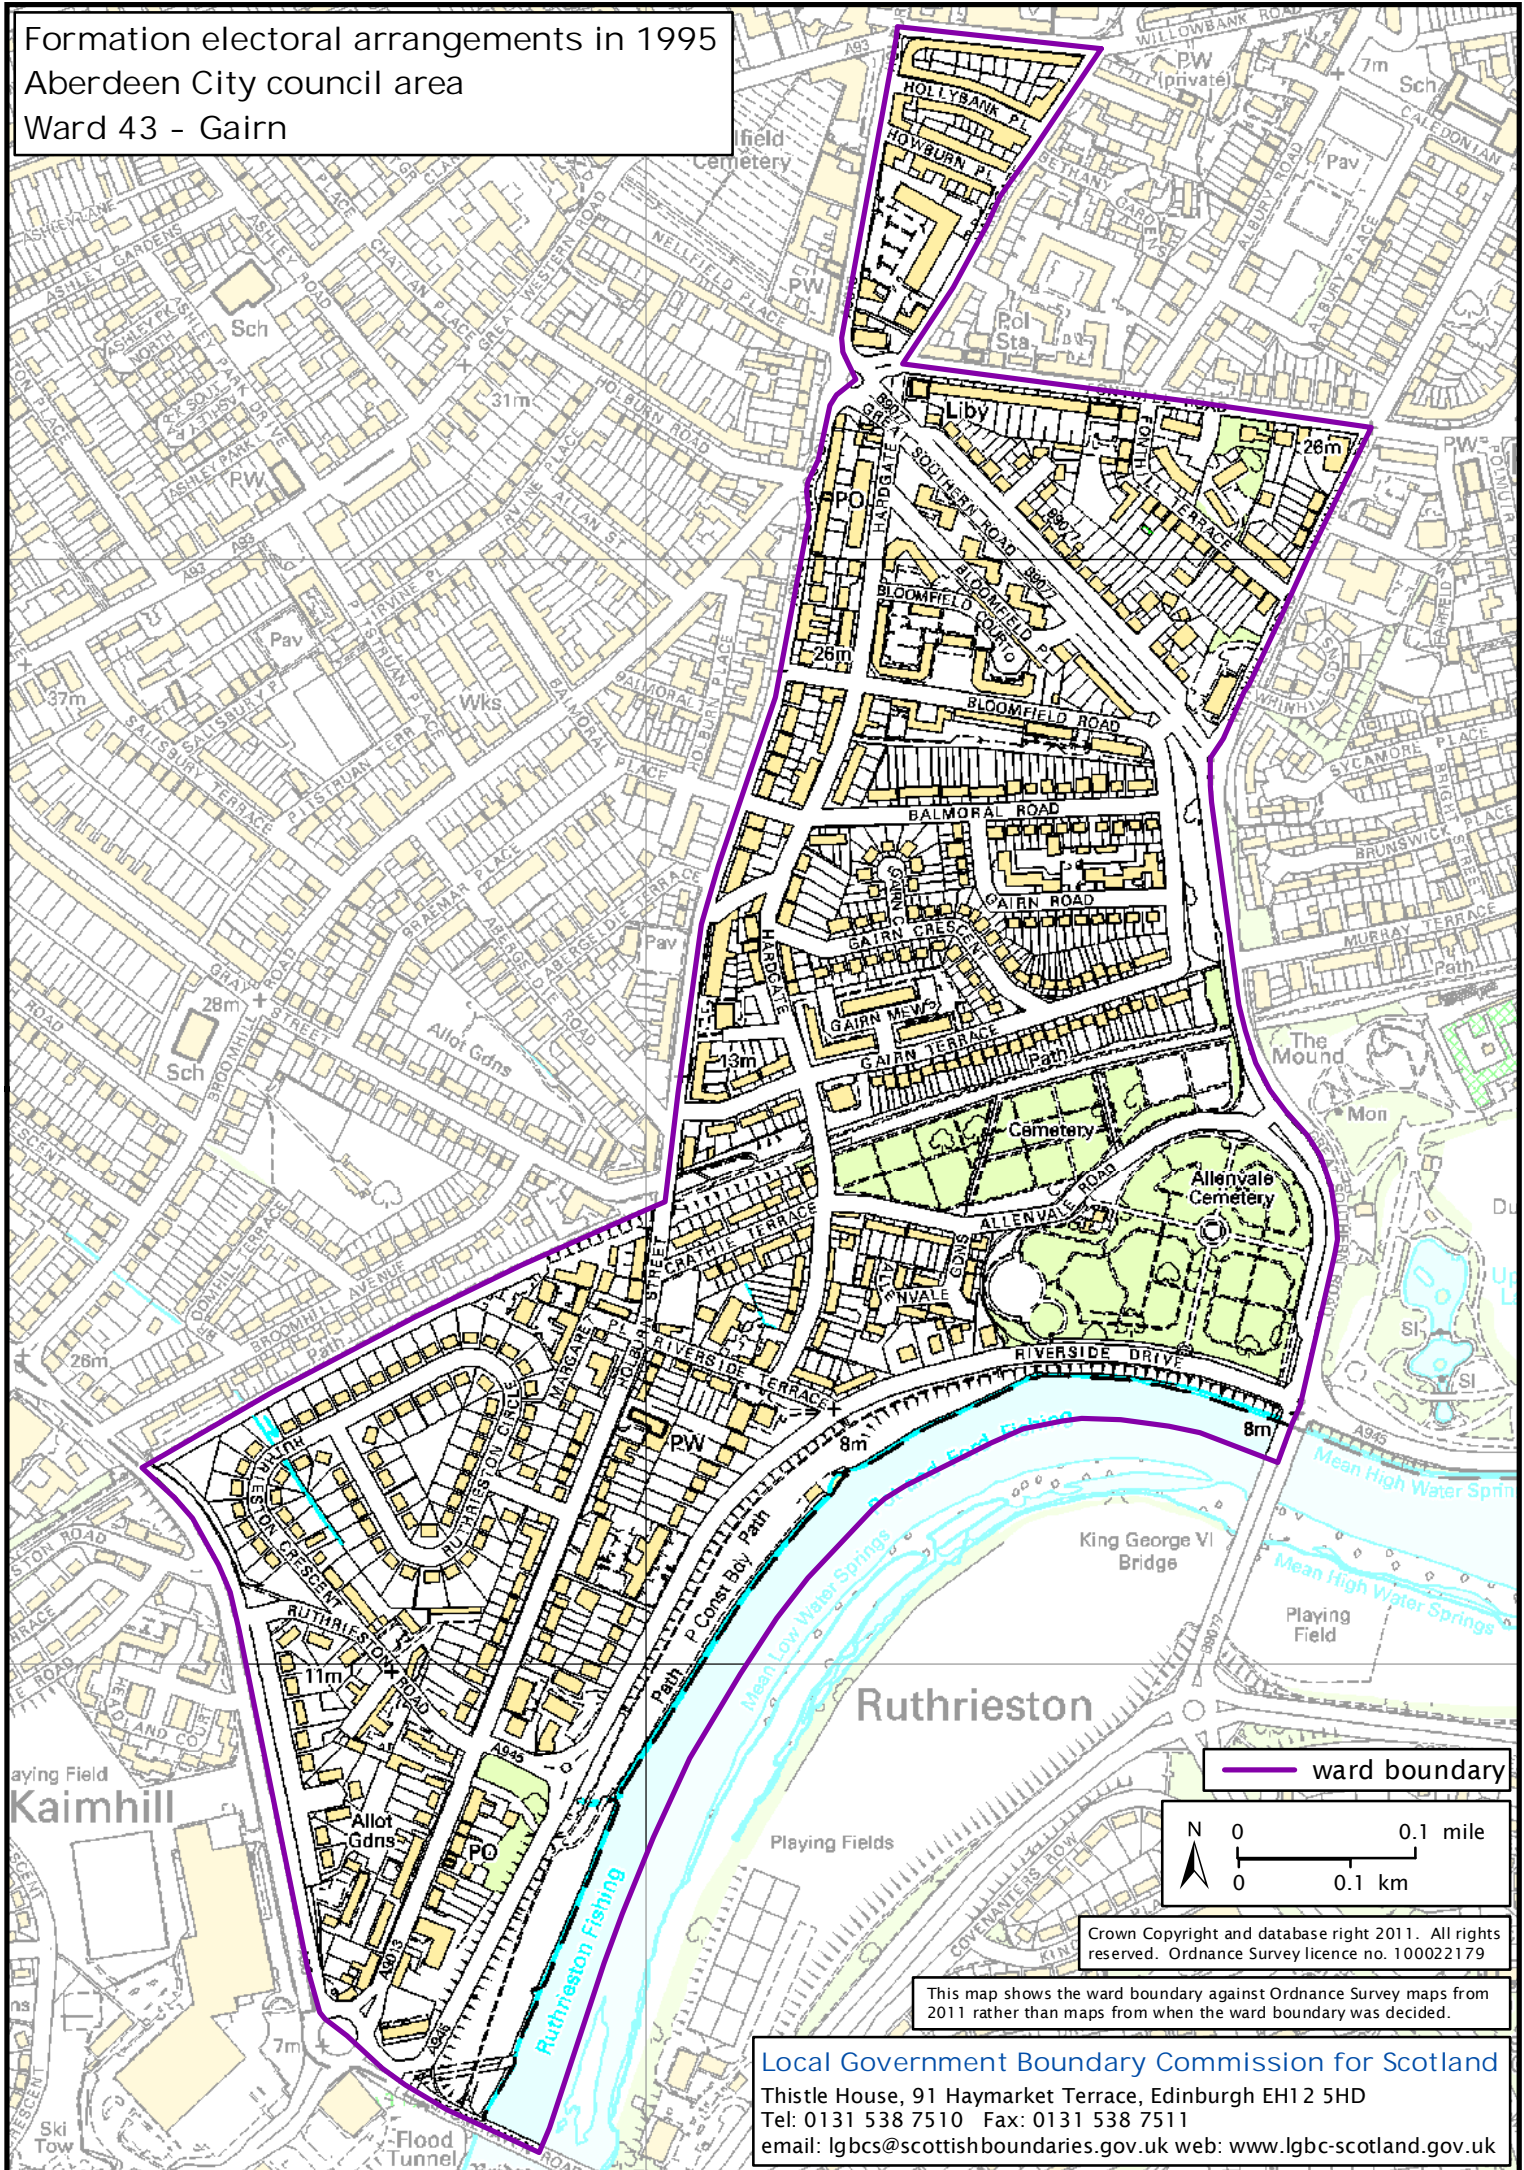

Formation electoral arrangements in 1995
 Aberdeen City council area
 Ward 43 - Gairn

ward boundary

Crown Copyright and database right 2011. All rights reserved. Ordnance Survey licence no. 100022179

This map shows the ward boundary against Ordnance Survey maps from 2011 rather than maps from when the ward boundary was decided.