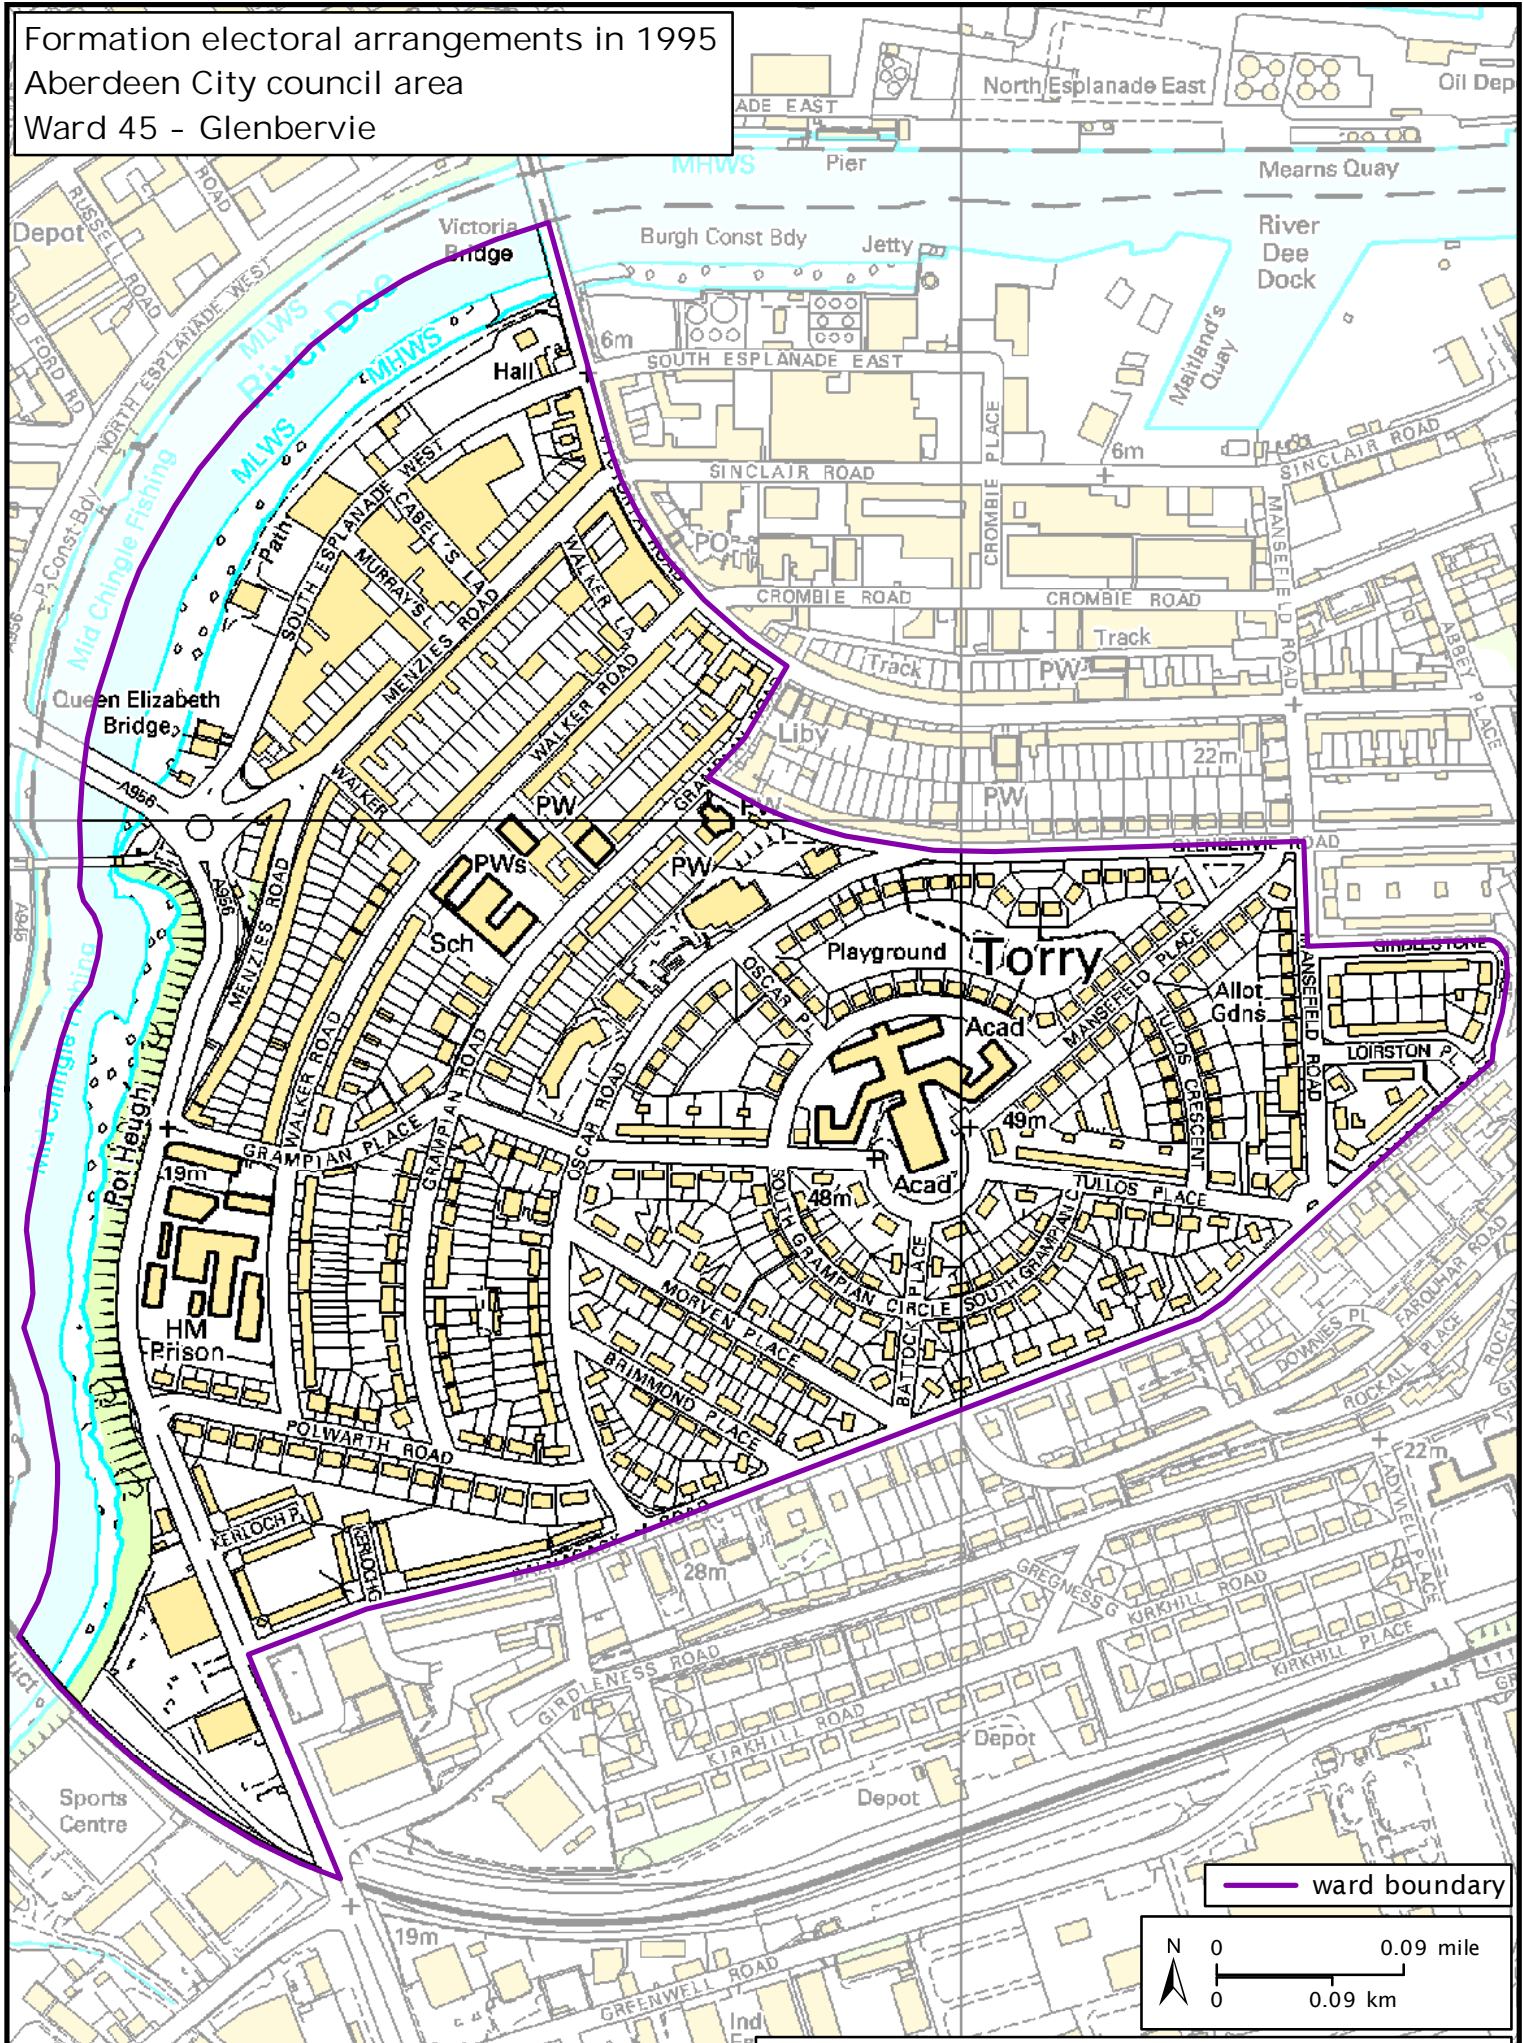

Formation electoral arrangements in 1995
 Aberdeen City council area
 Ward 45 - Glenbervie

— ward boundary

Crown Copyright and database right 2011. All rights reserved. Ordnance Survey licence no. 100022179

This map shows the ward boundary against Ordnance Survey maps from 2011 rather than maps from when the ward boundary was decided.

Local Government Boundary Commission for Scotland

Thistle House, 91 Haymarket Terrace, Edinburgh EH1 2 SHD