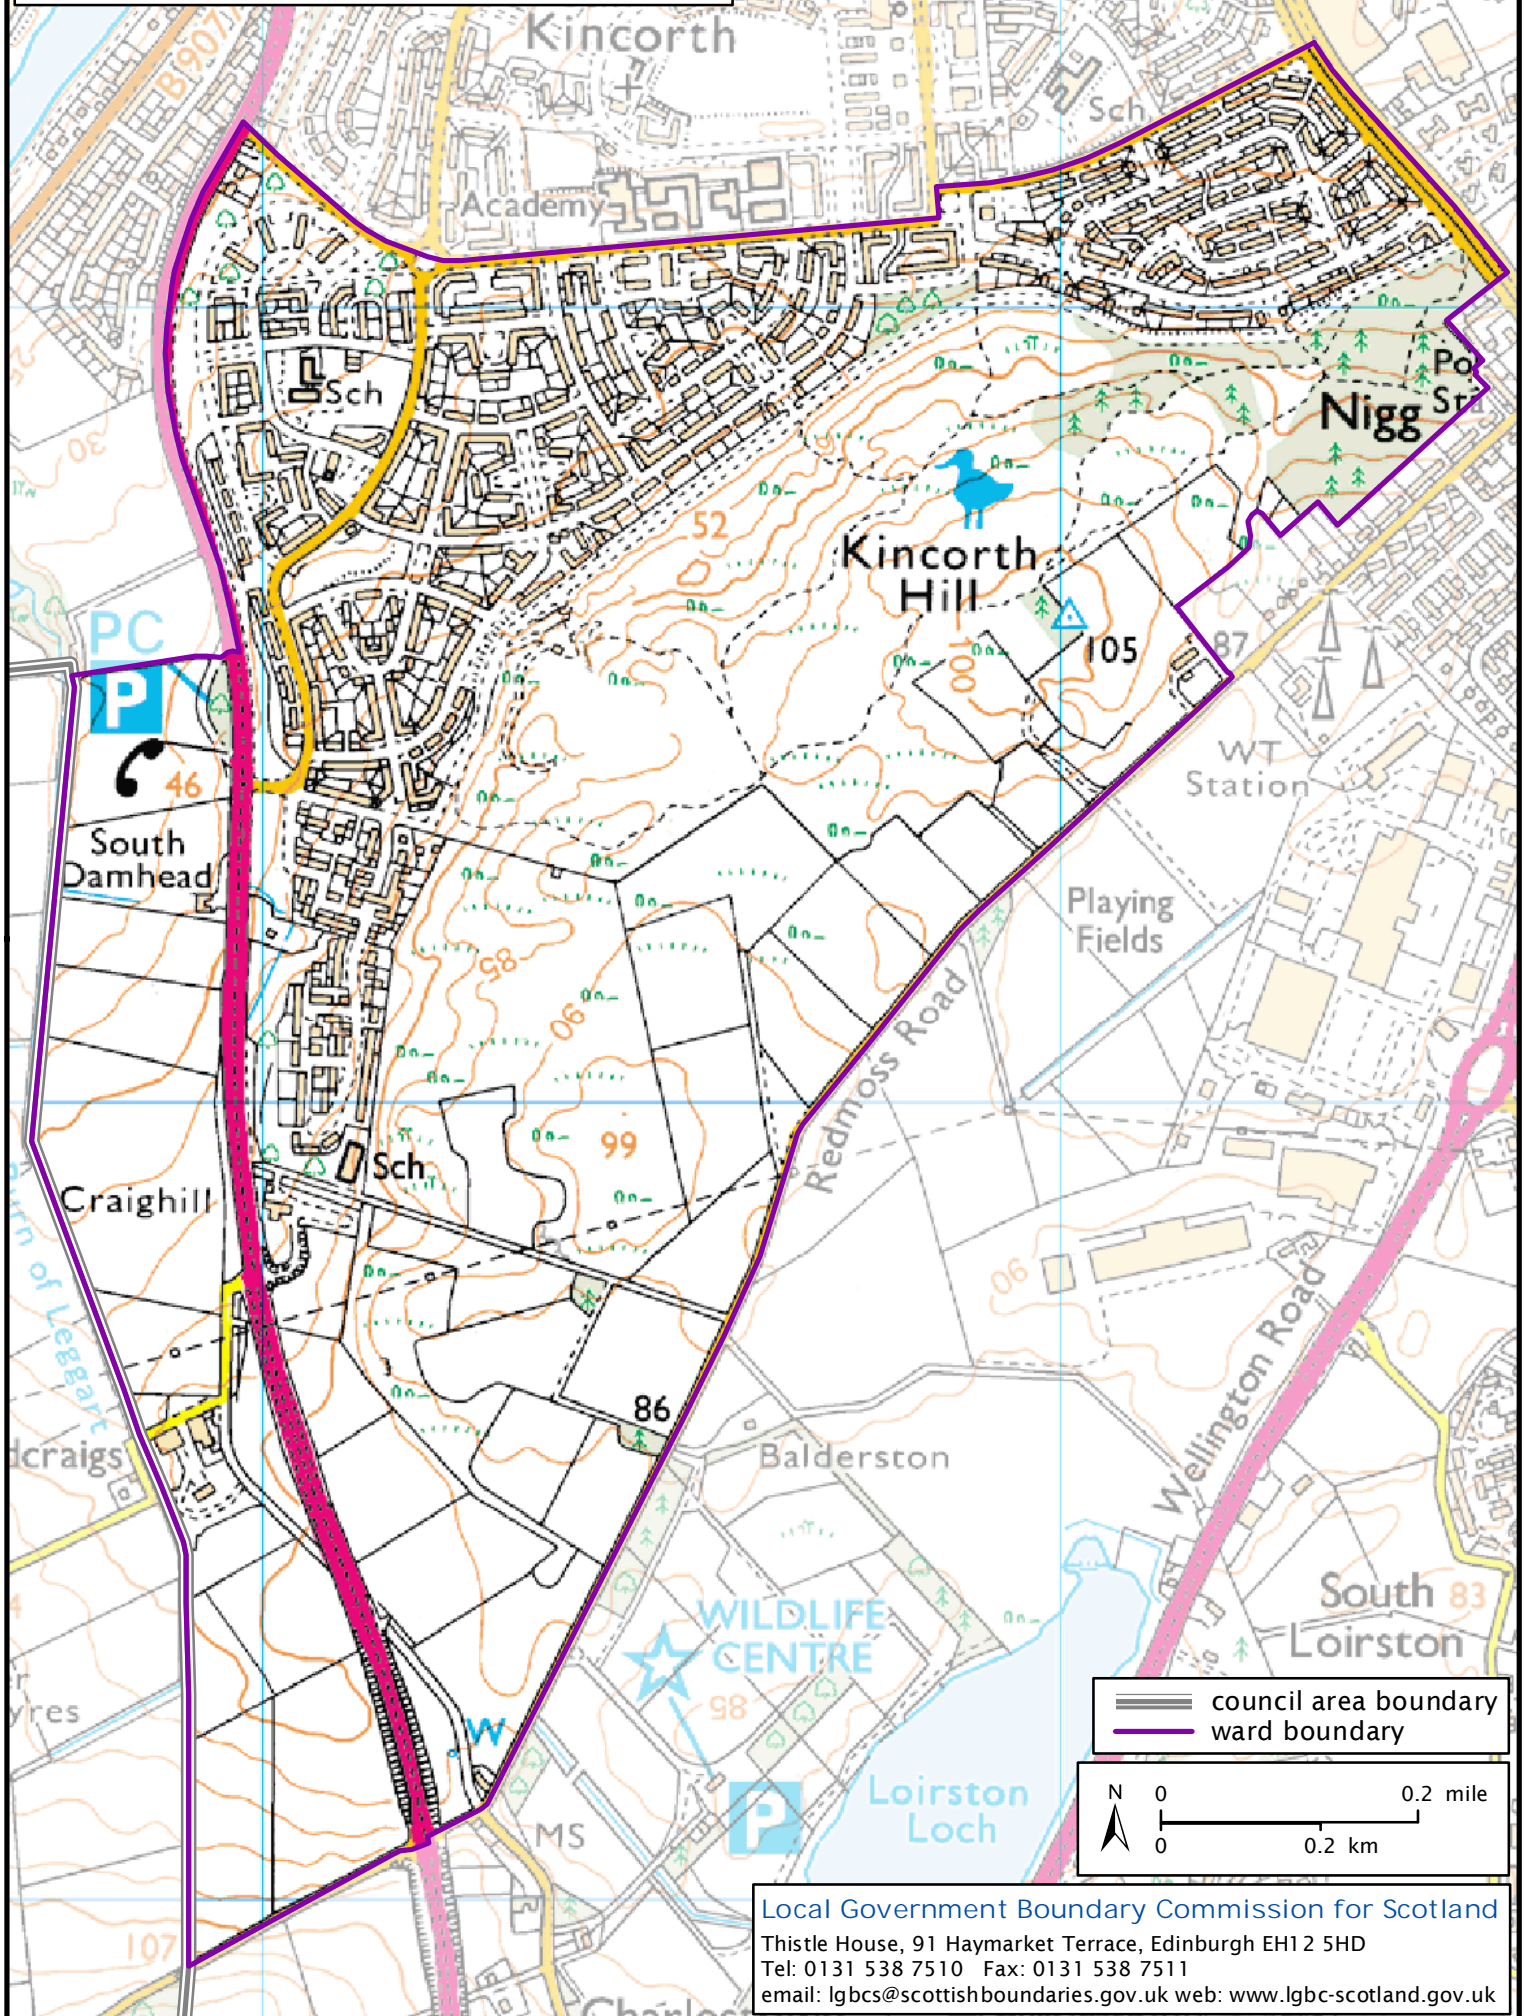

Formation electoral arrangements in 1995

Aberdeen City council area

Ward 48 - Upper Kincorth

This map shows the ward boundary against Ordnance Survey maps from 2011 rather than maps from when the ward boundary was decided.

Crown Copyright and database right 2011. All rights reserved. Ordnance Survey licence no. 10002179

==== council area boundary  
—— ward boundary

Local Government Boundary Commission for Scotland

Thisle House, 91 Haymarket Terrace, Edinburgh EH1 2 5HD