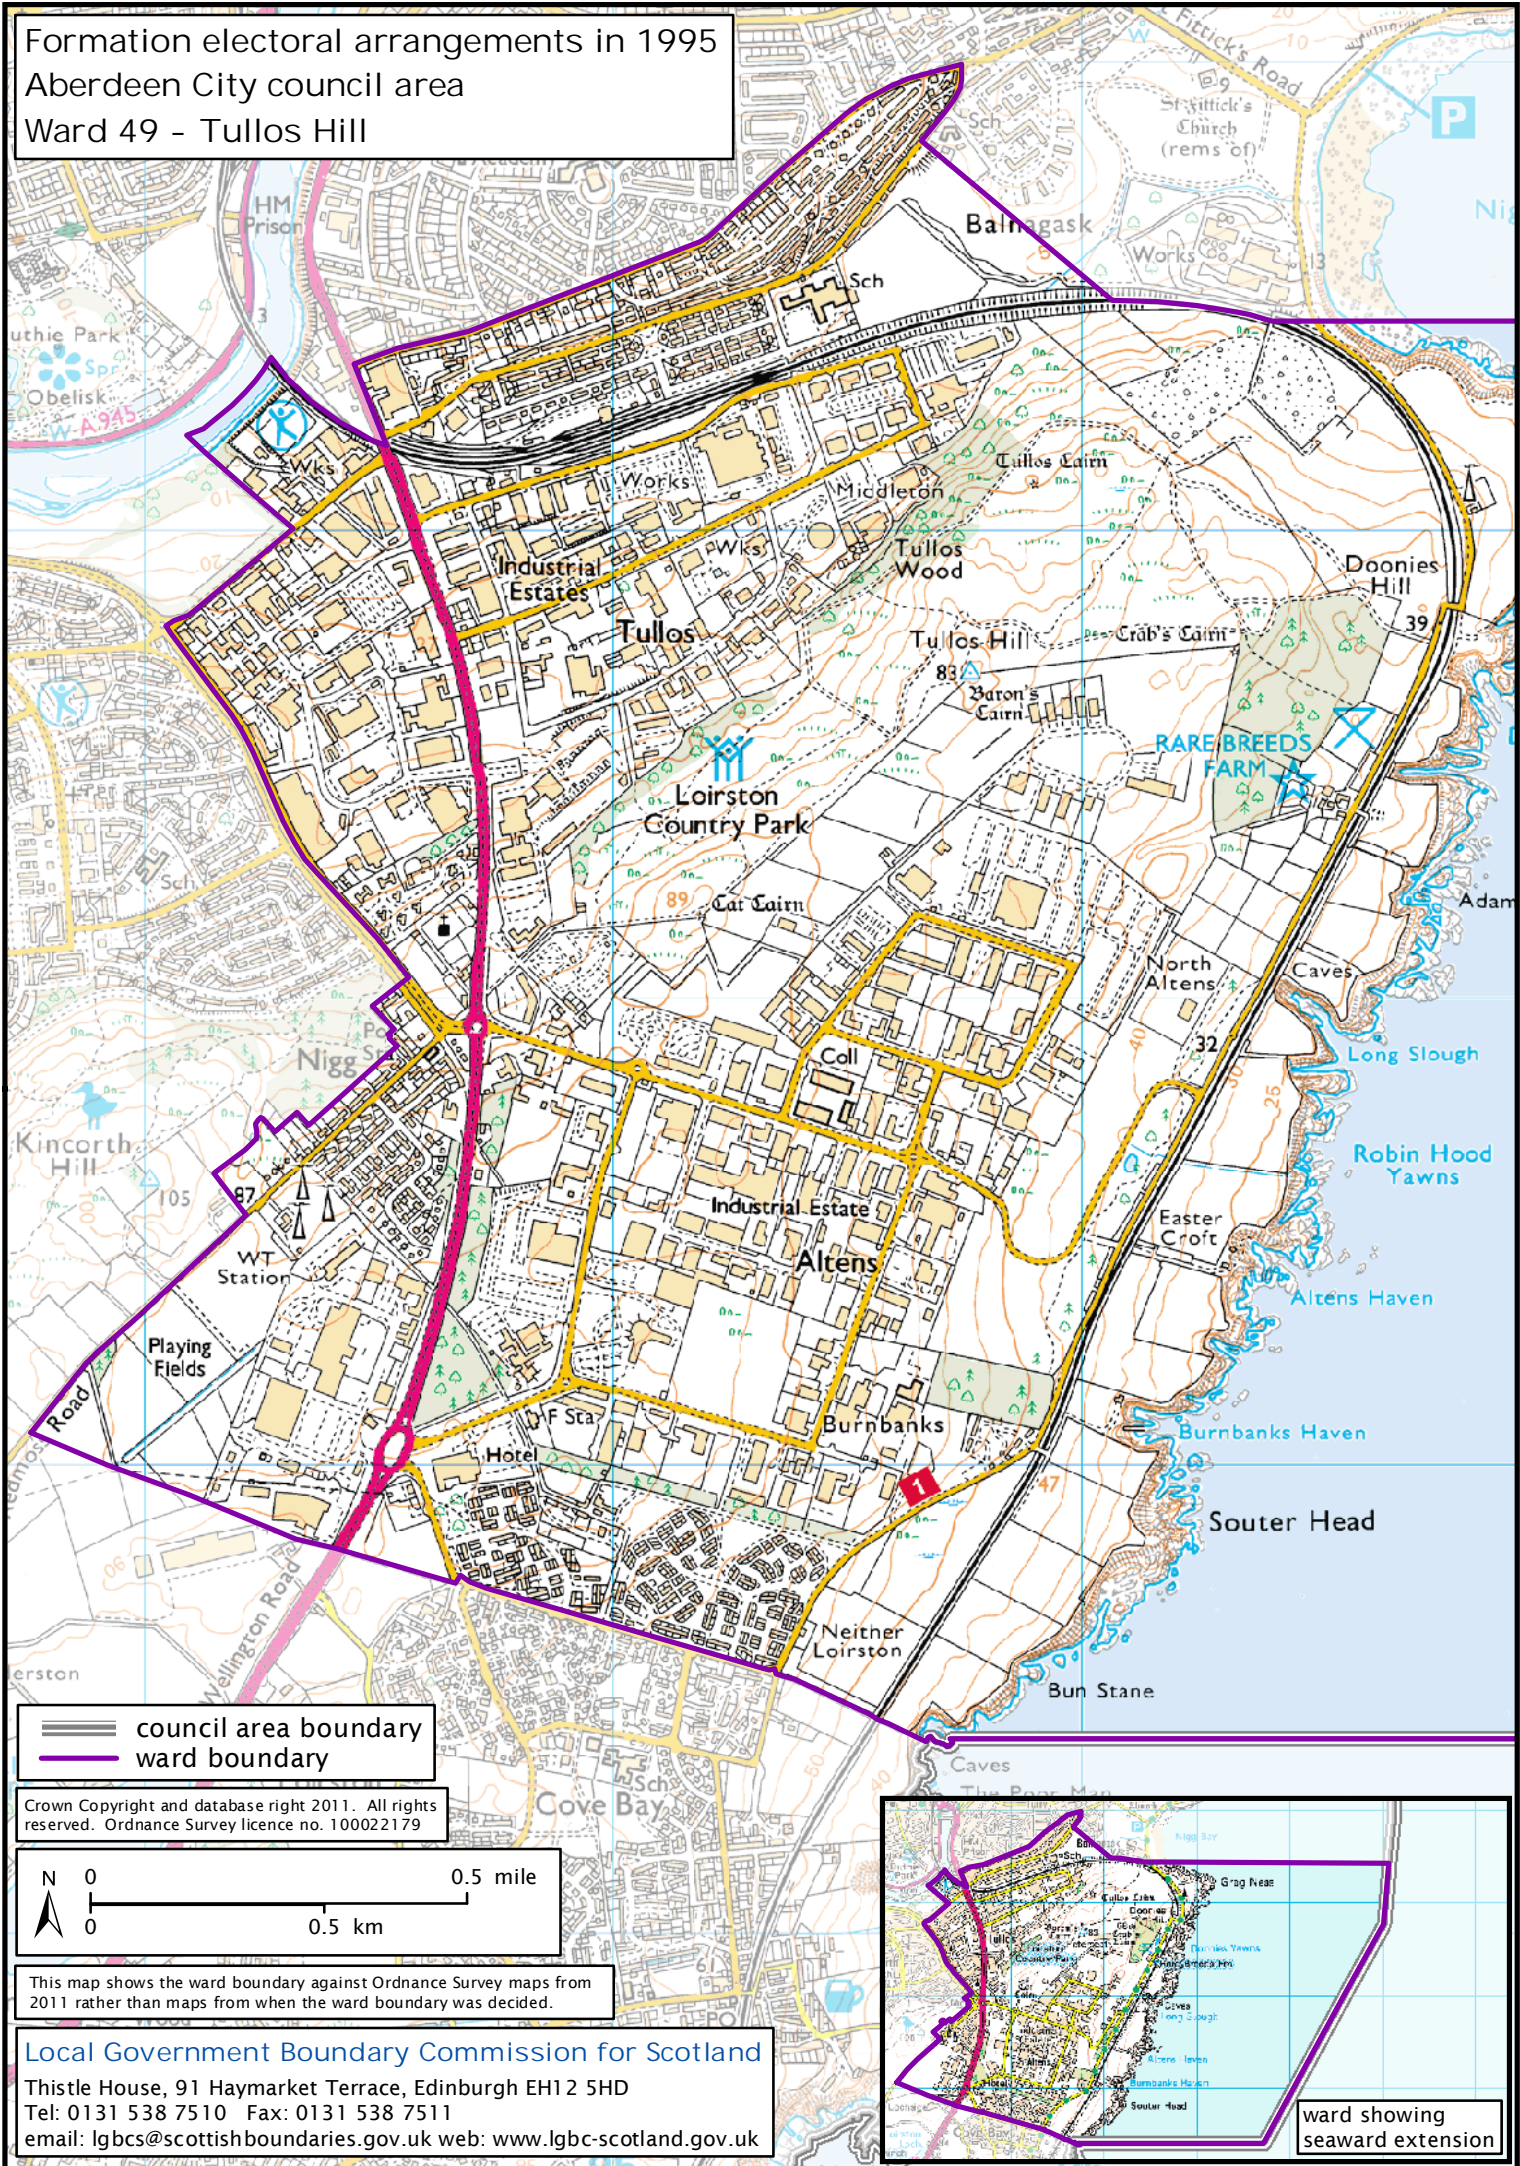

Formation electoral arrangements in 1995
 Aberdeen City council area
 Ward 49 - Tullos Hill

Crown Copyright and database right 2011. All rights reserved. Ordnance Survey licence no. 100022179

This map shows the ward boundary against Ordnance Survey maps from 2011 rather than maps from when the ward boundary was decided.

ward showing seaward extension