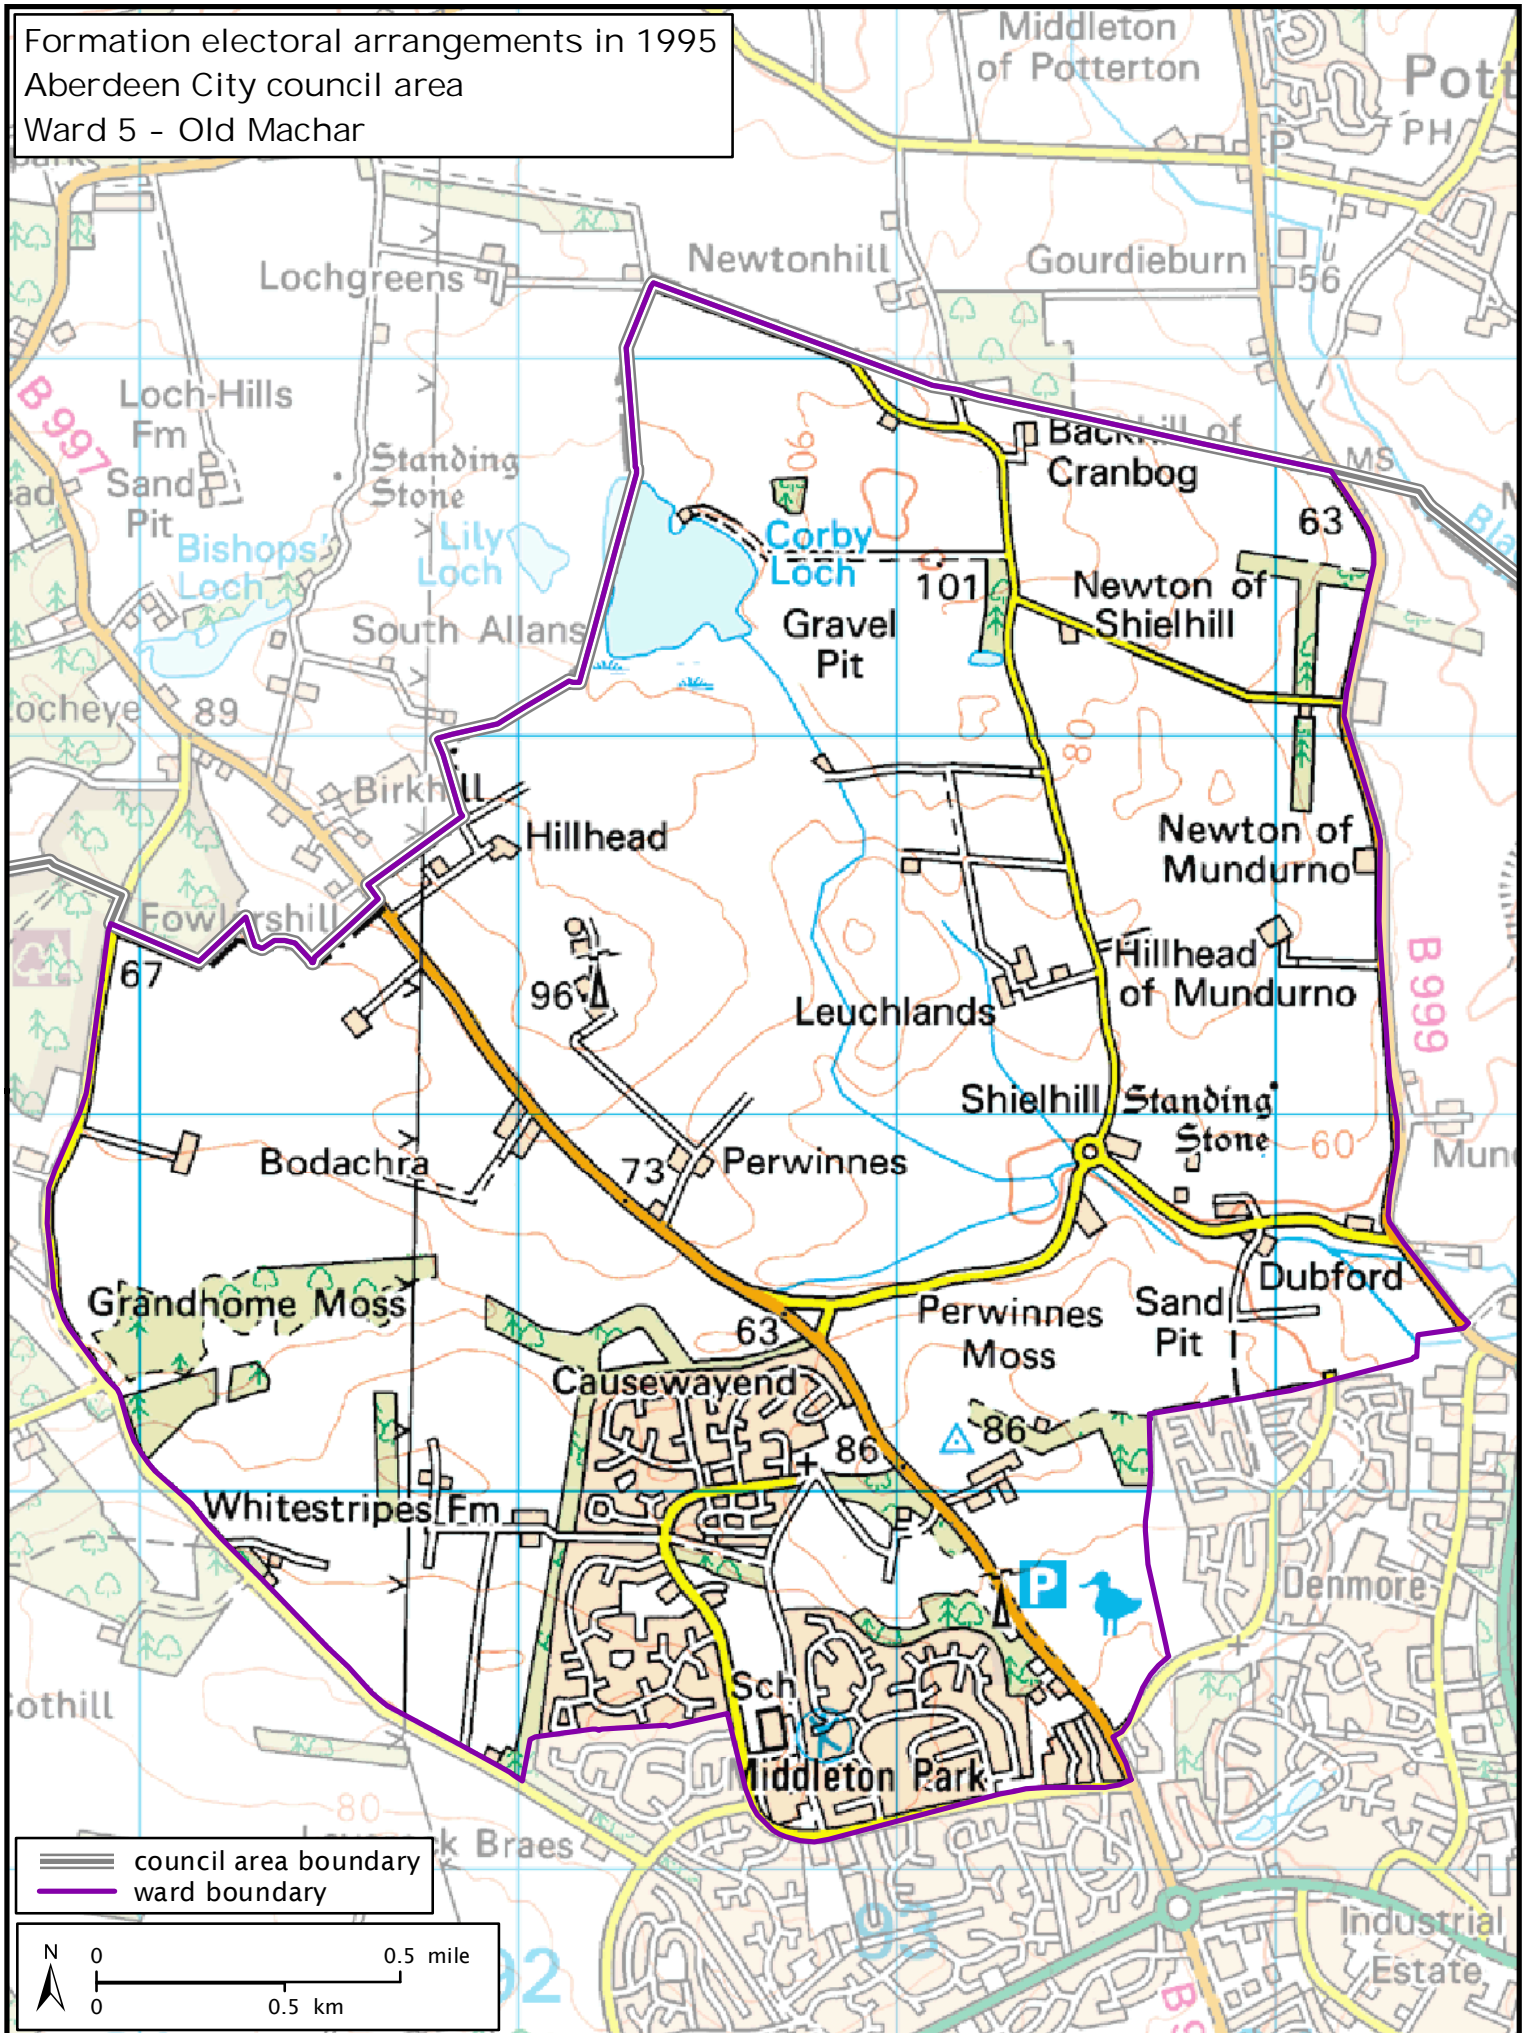

Formation electoral arrangements in 1995
 Aberdeen City council area
 Ward 5 - Old Machar

Local Government Boundary Commission for Scotland
 Thistle House, 91 Haymarket Terrace, Edinburgh EH12 5HD
 Tel: 0131 538 7510 Fax: 0131 538 7511
 email: lgbc@scottishboundaries.gov.uk web: www.lgbc-scotland.gov.uk

Crown Copyright and database right 2011. All rights reserved. Ordnance Survey licence no. 100022179

This map shows the ward boundary against Ordnance Survey maps from 2011 rather than maps from when the ward boundary was decided.