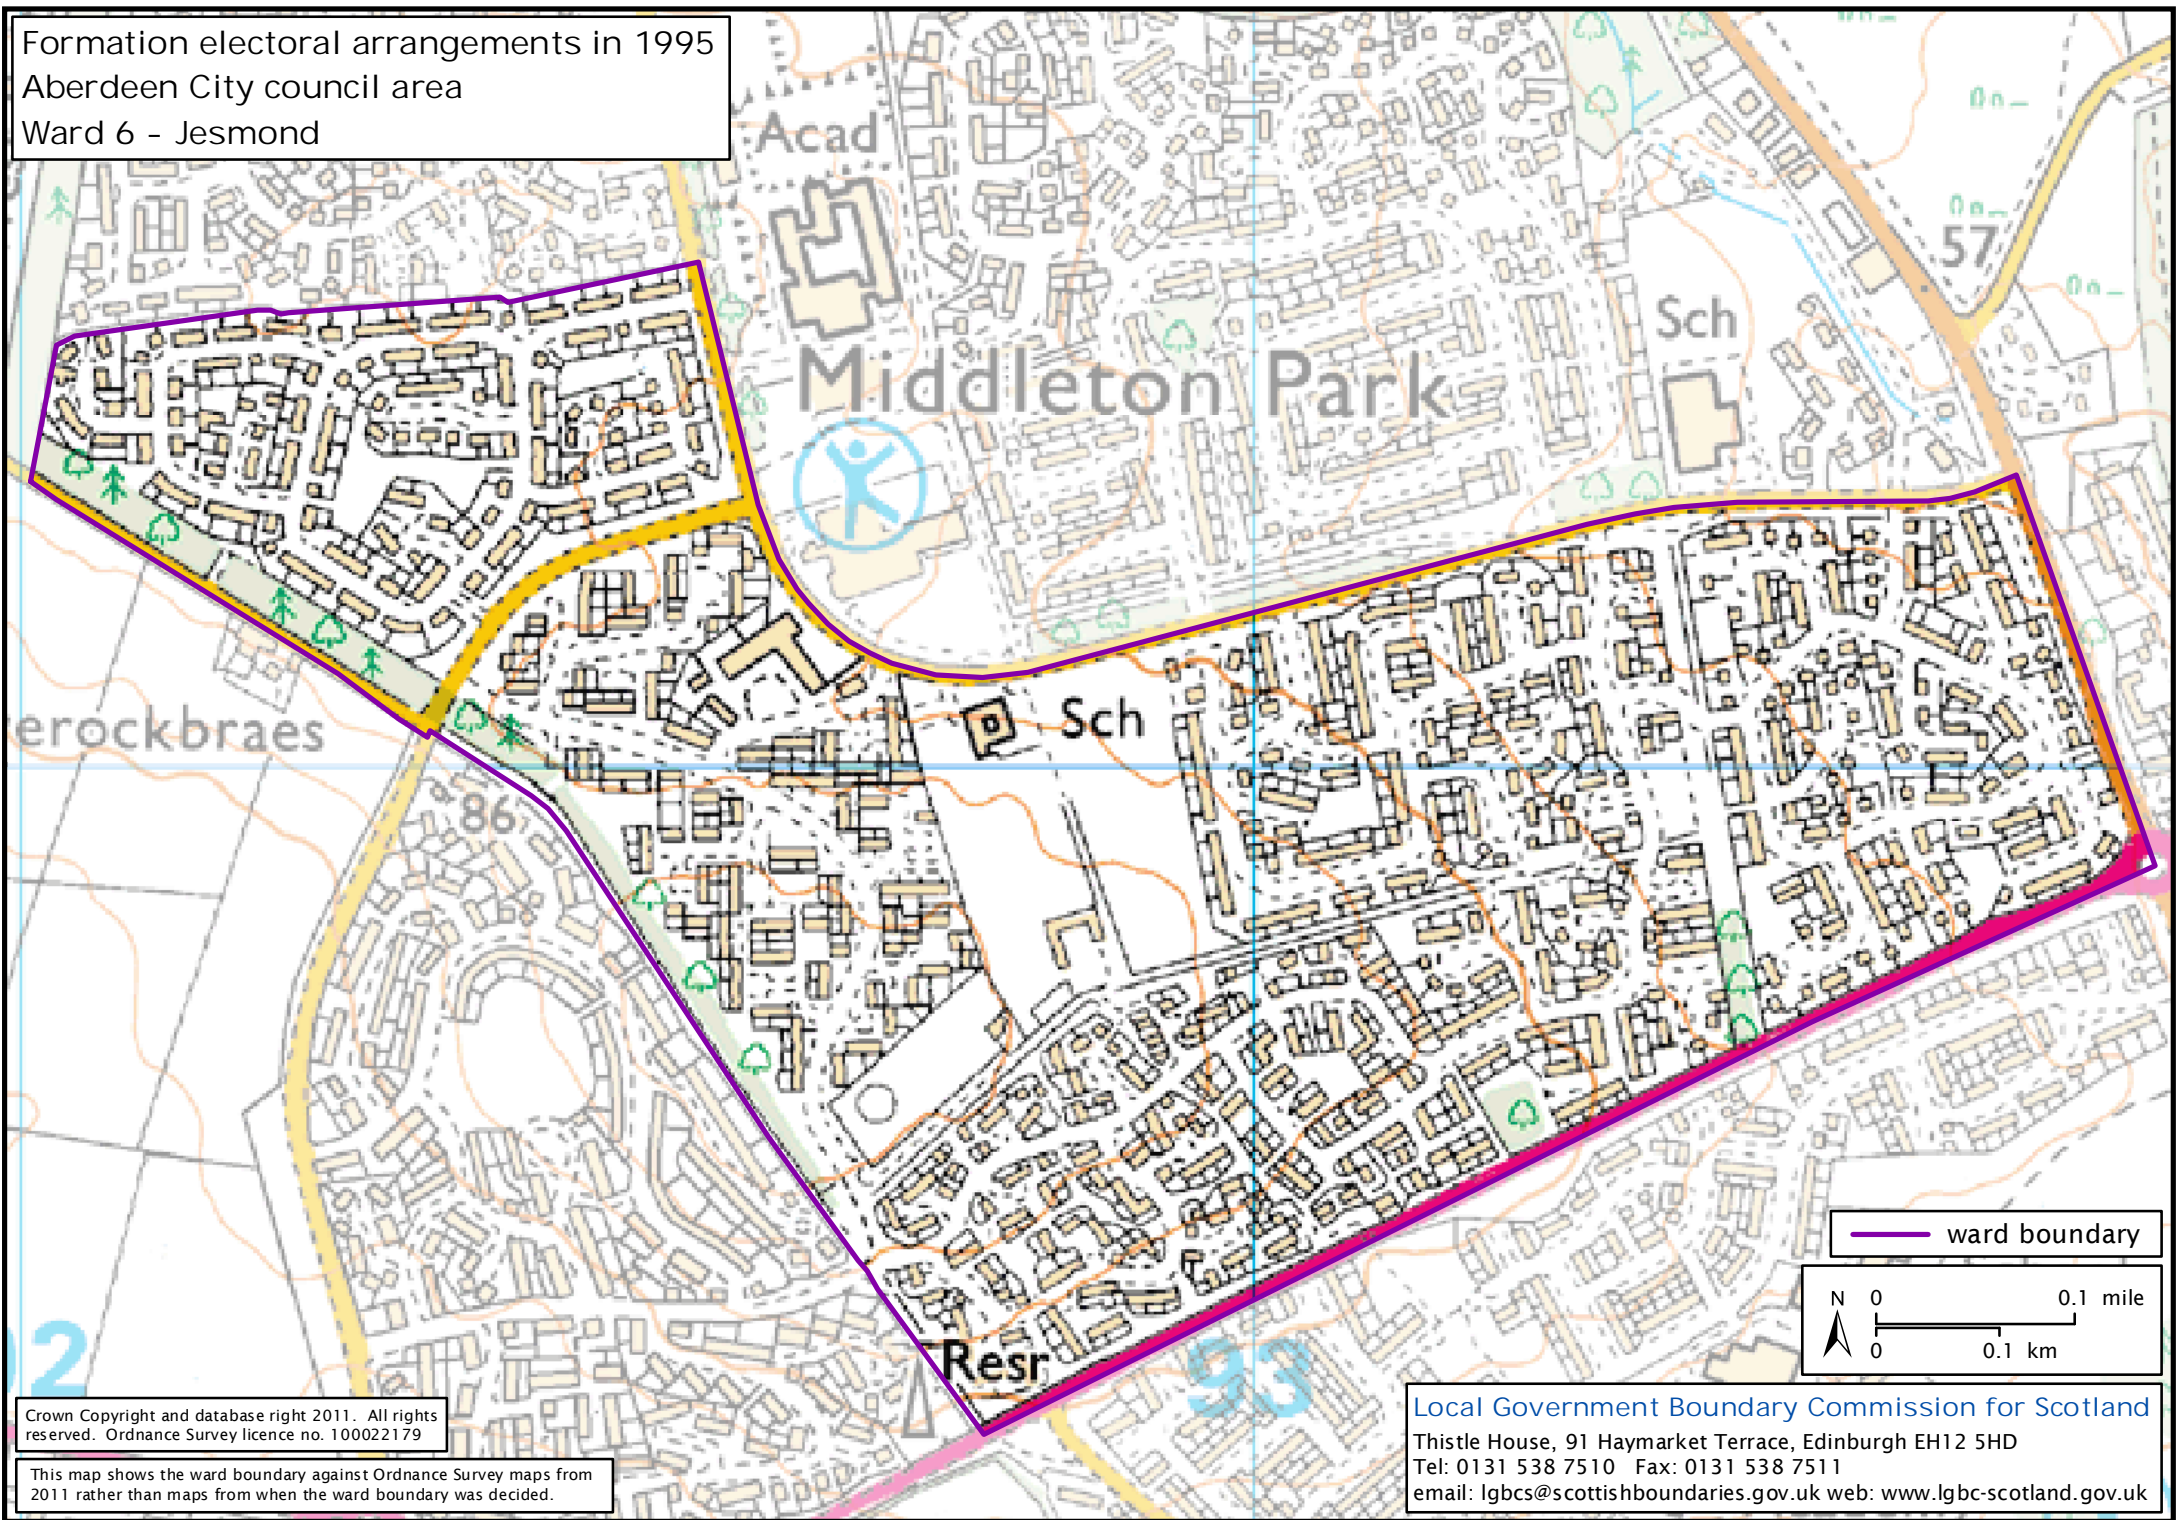

Formation electoral arrangements in 1995
Aberdeen City council area
Ward 6 - Jesmond

Crown Copyright and database right 2011. All rights reserved. Ordnance Survey licence no. 100022179

This map shows the ward boundary against Ordnance Survey maps from 2011 rather than maps from when the ward boundary was decided.