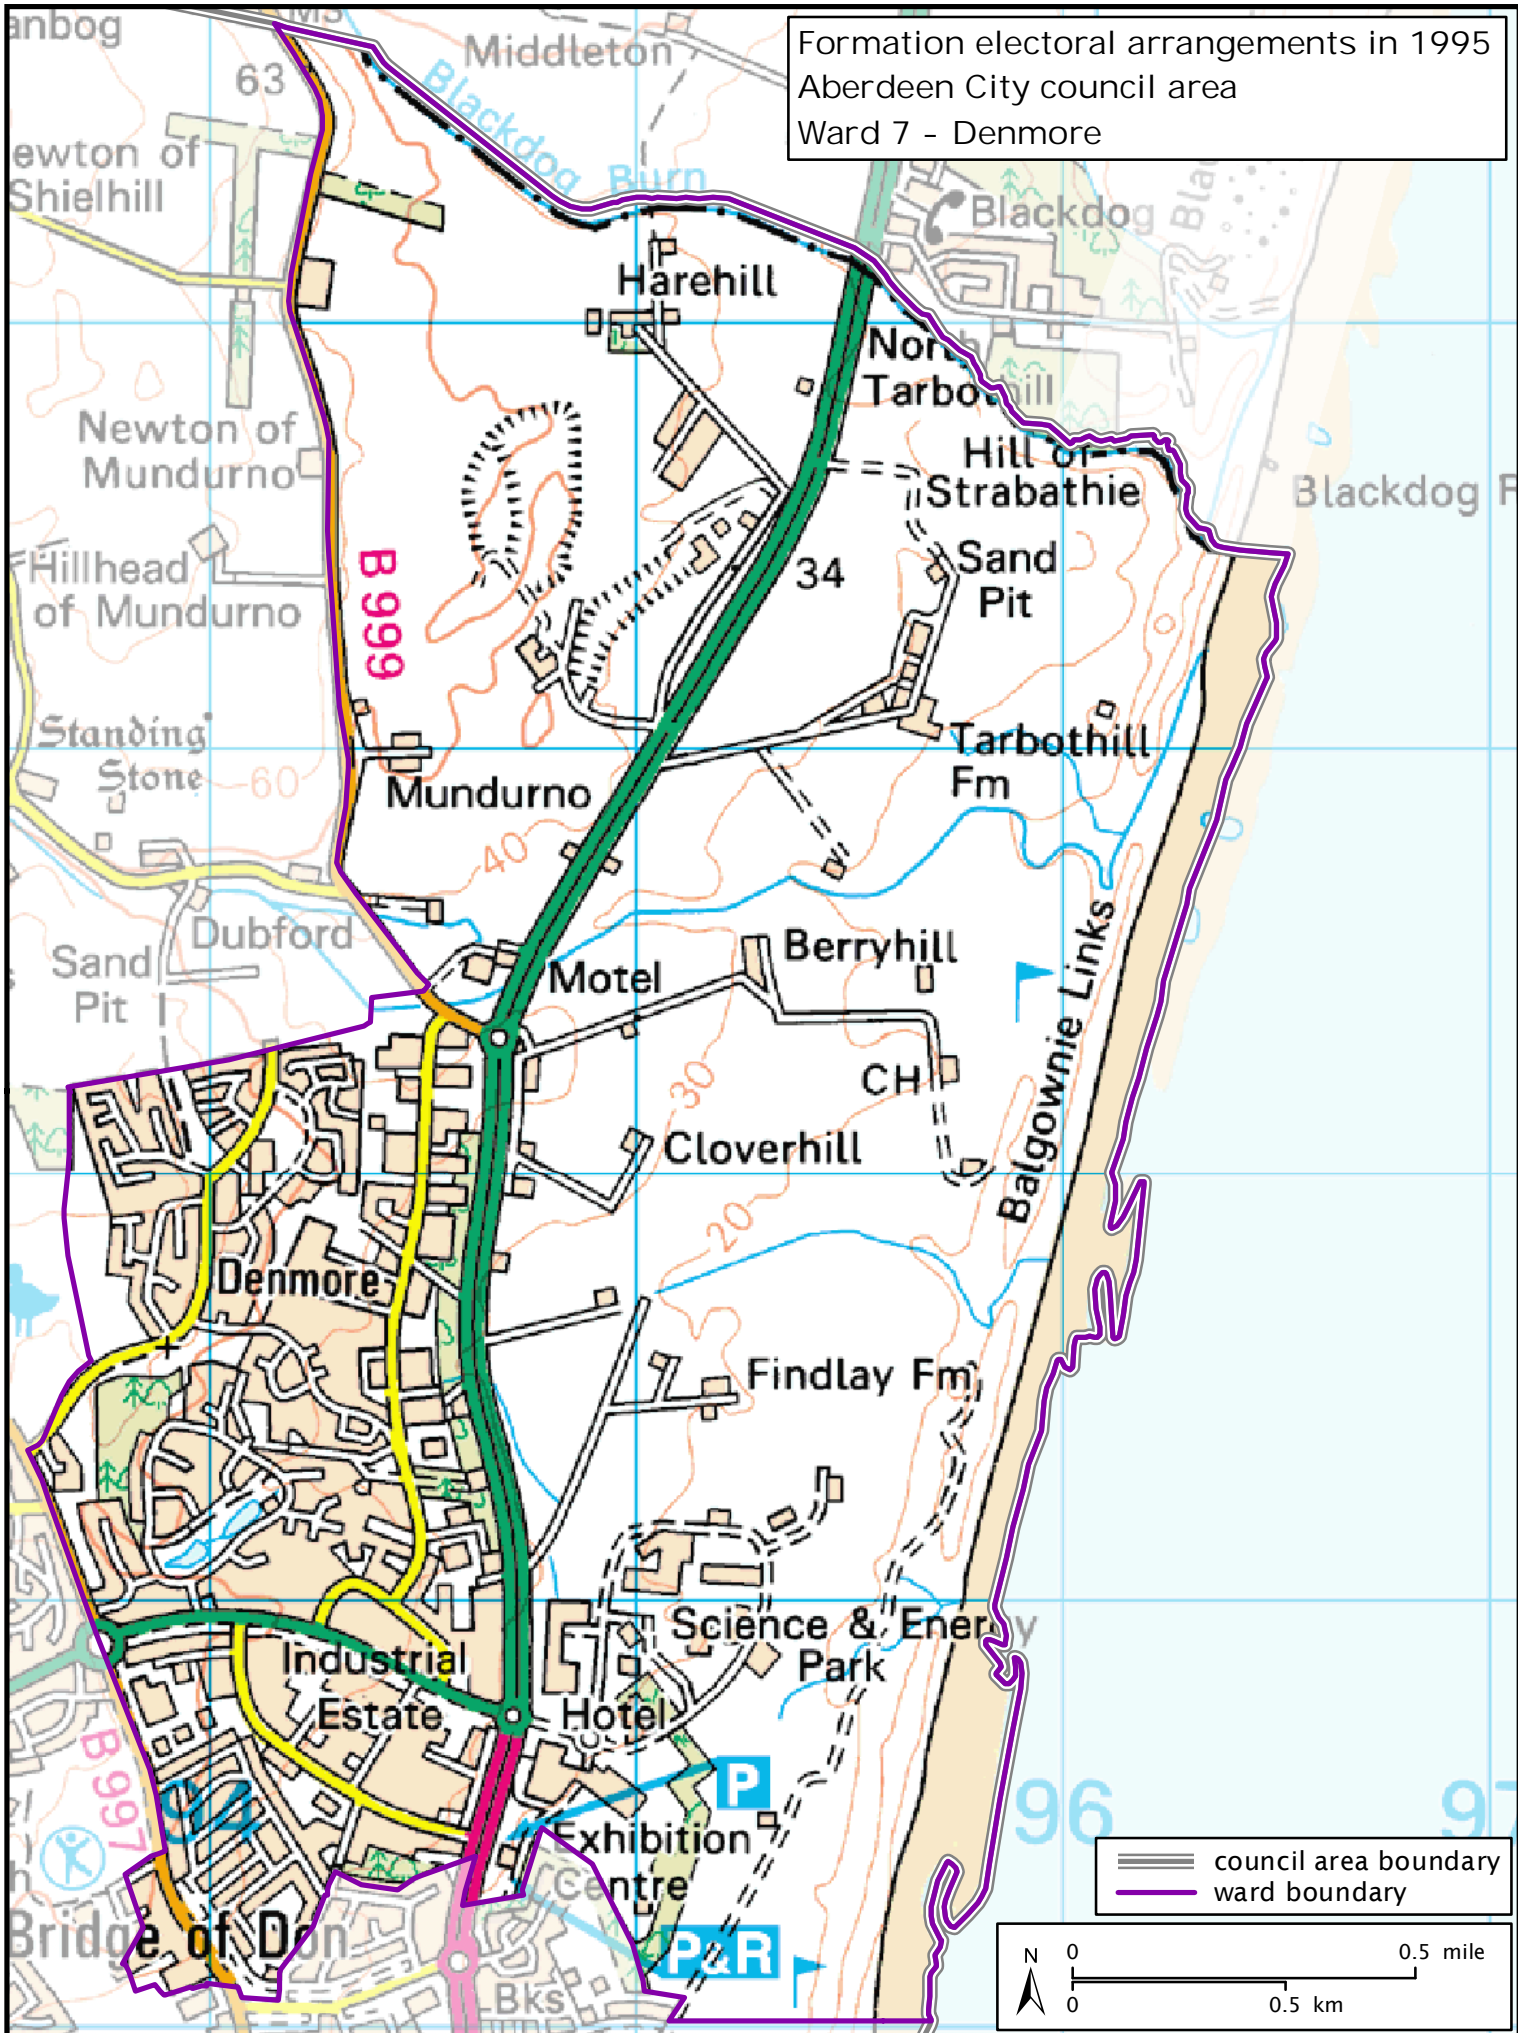

Formation electoral arrangements in 1995
 Aberdeen City council area
 Ward 7 - Denmore

 council area boundary
 ward boundary

Crown Copyright and database right 2011. All rights reserved. Ordnance Survey licence no. 100022179

This map shows the ward boundary against Ordnance Survey maps from 2011 rather than maps from when the ward boundary was decided.

Local Government Boundary Commission for Scotland
 Thistle House, 91 Haymarket Terrace, Edinburgh EH1 2 5HD
 Tel: 0131 538 7510 Fax: 0131 538 7511
 email: lgbcscottishboundaries.gov.uk web: www.lgbc-scotland.gov.uk