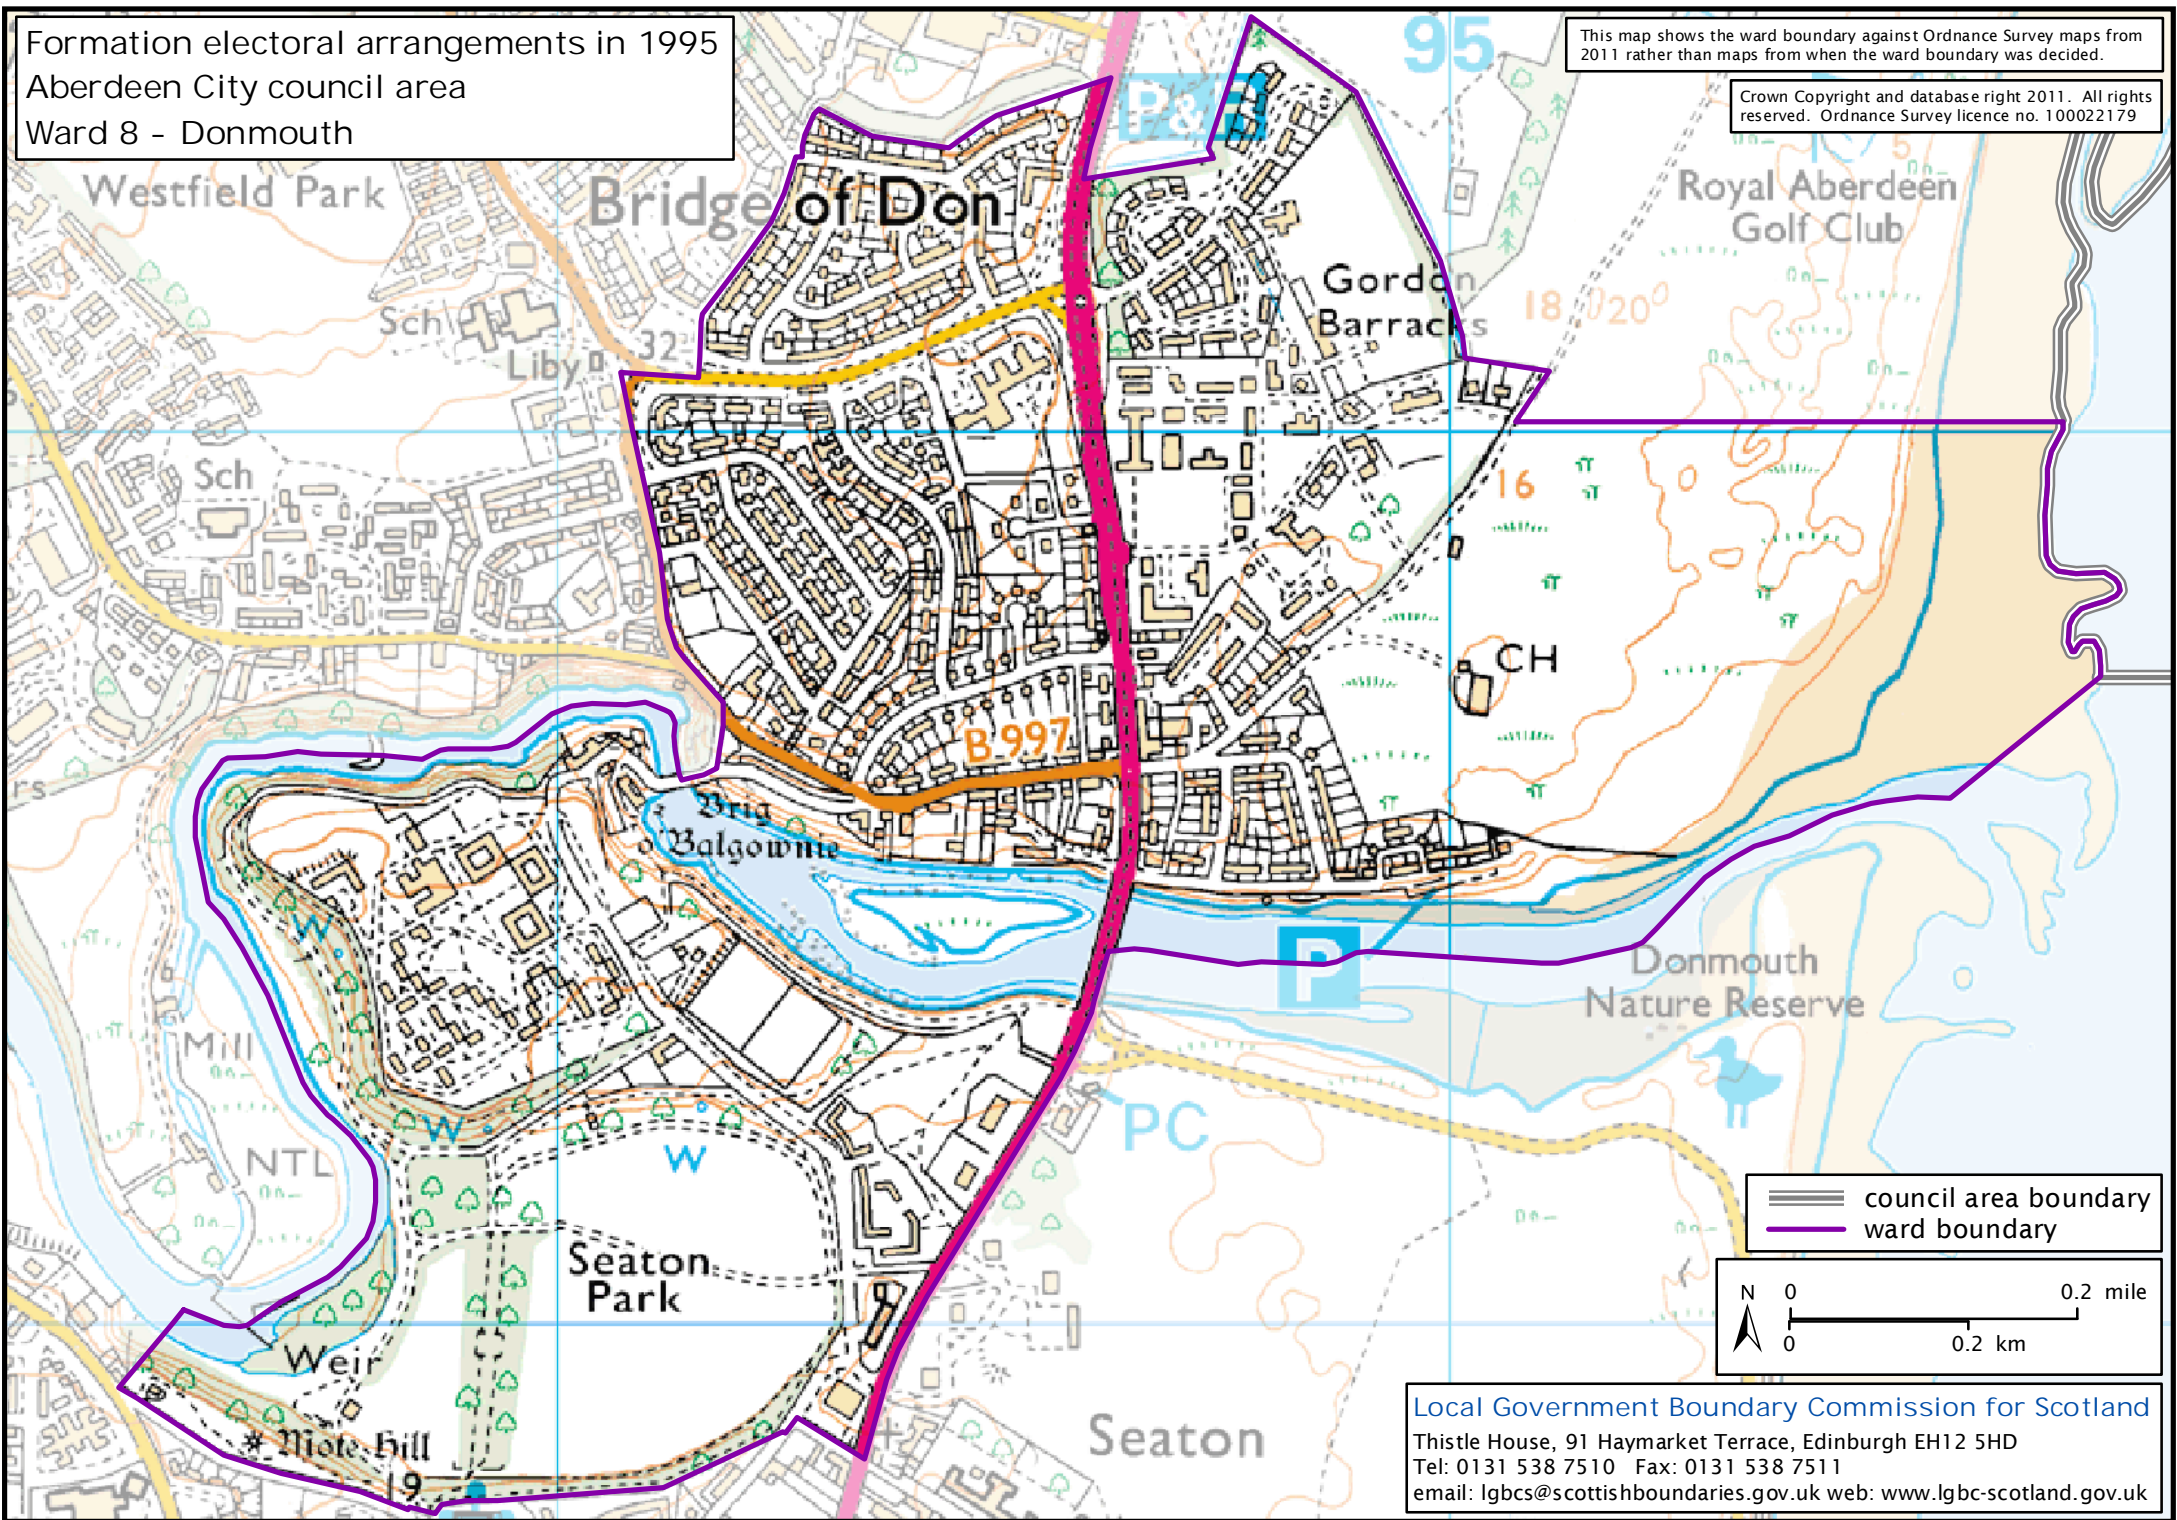

Formation electoral arrangements in 1995  
Aberdeen City council area  
Ward 8 - Donmouth

This map shows the ward boundary against Ordnance Survey maps from 2011 rather than maps from when the ward boundary was decided.

Crown Copyright and database right 2011. All rights reserved. Ordnance Survey licence no. 100022179

==== council area boundary  
—— ward boundary

Local Government Boundary Commission for Scotland  
Thistle House, 91 Haymarket Terrace, Edinburgh EH12 5HD  
Tel: 0131 538 7510 Fax: 0131 538 7511  
email: lgbcsc@scottishboundaries.gov.uk web: www.lgbc-scotland.gov.uk