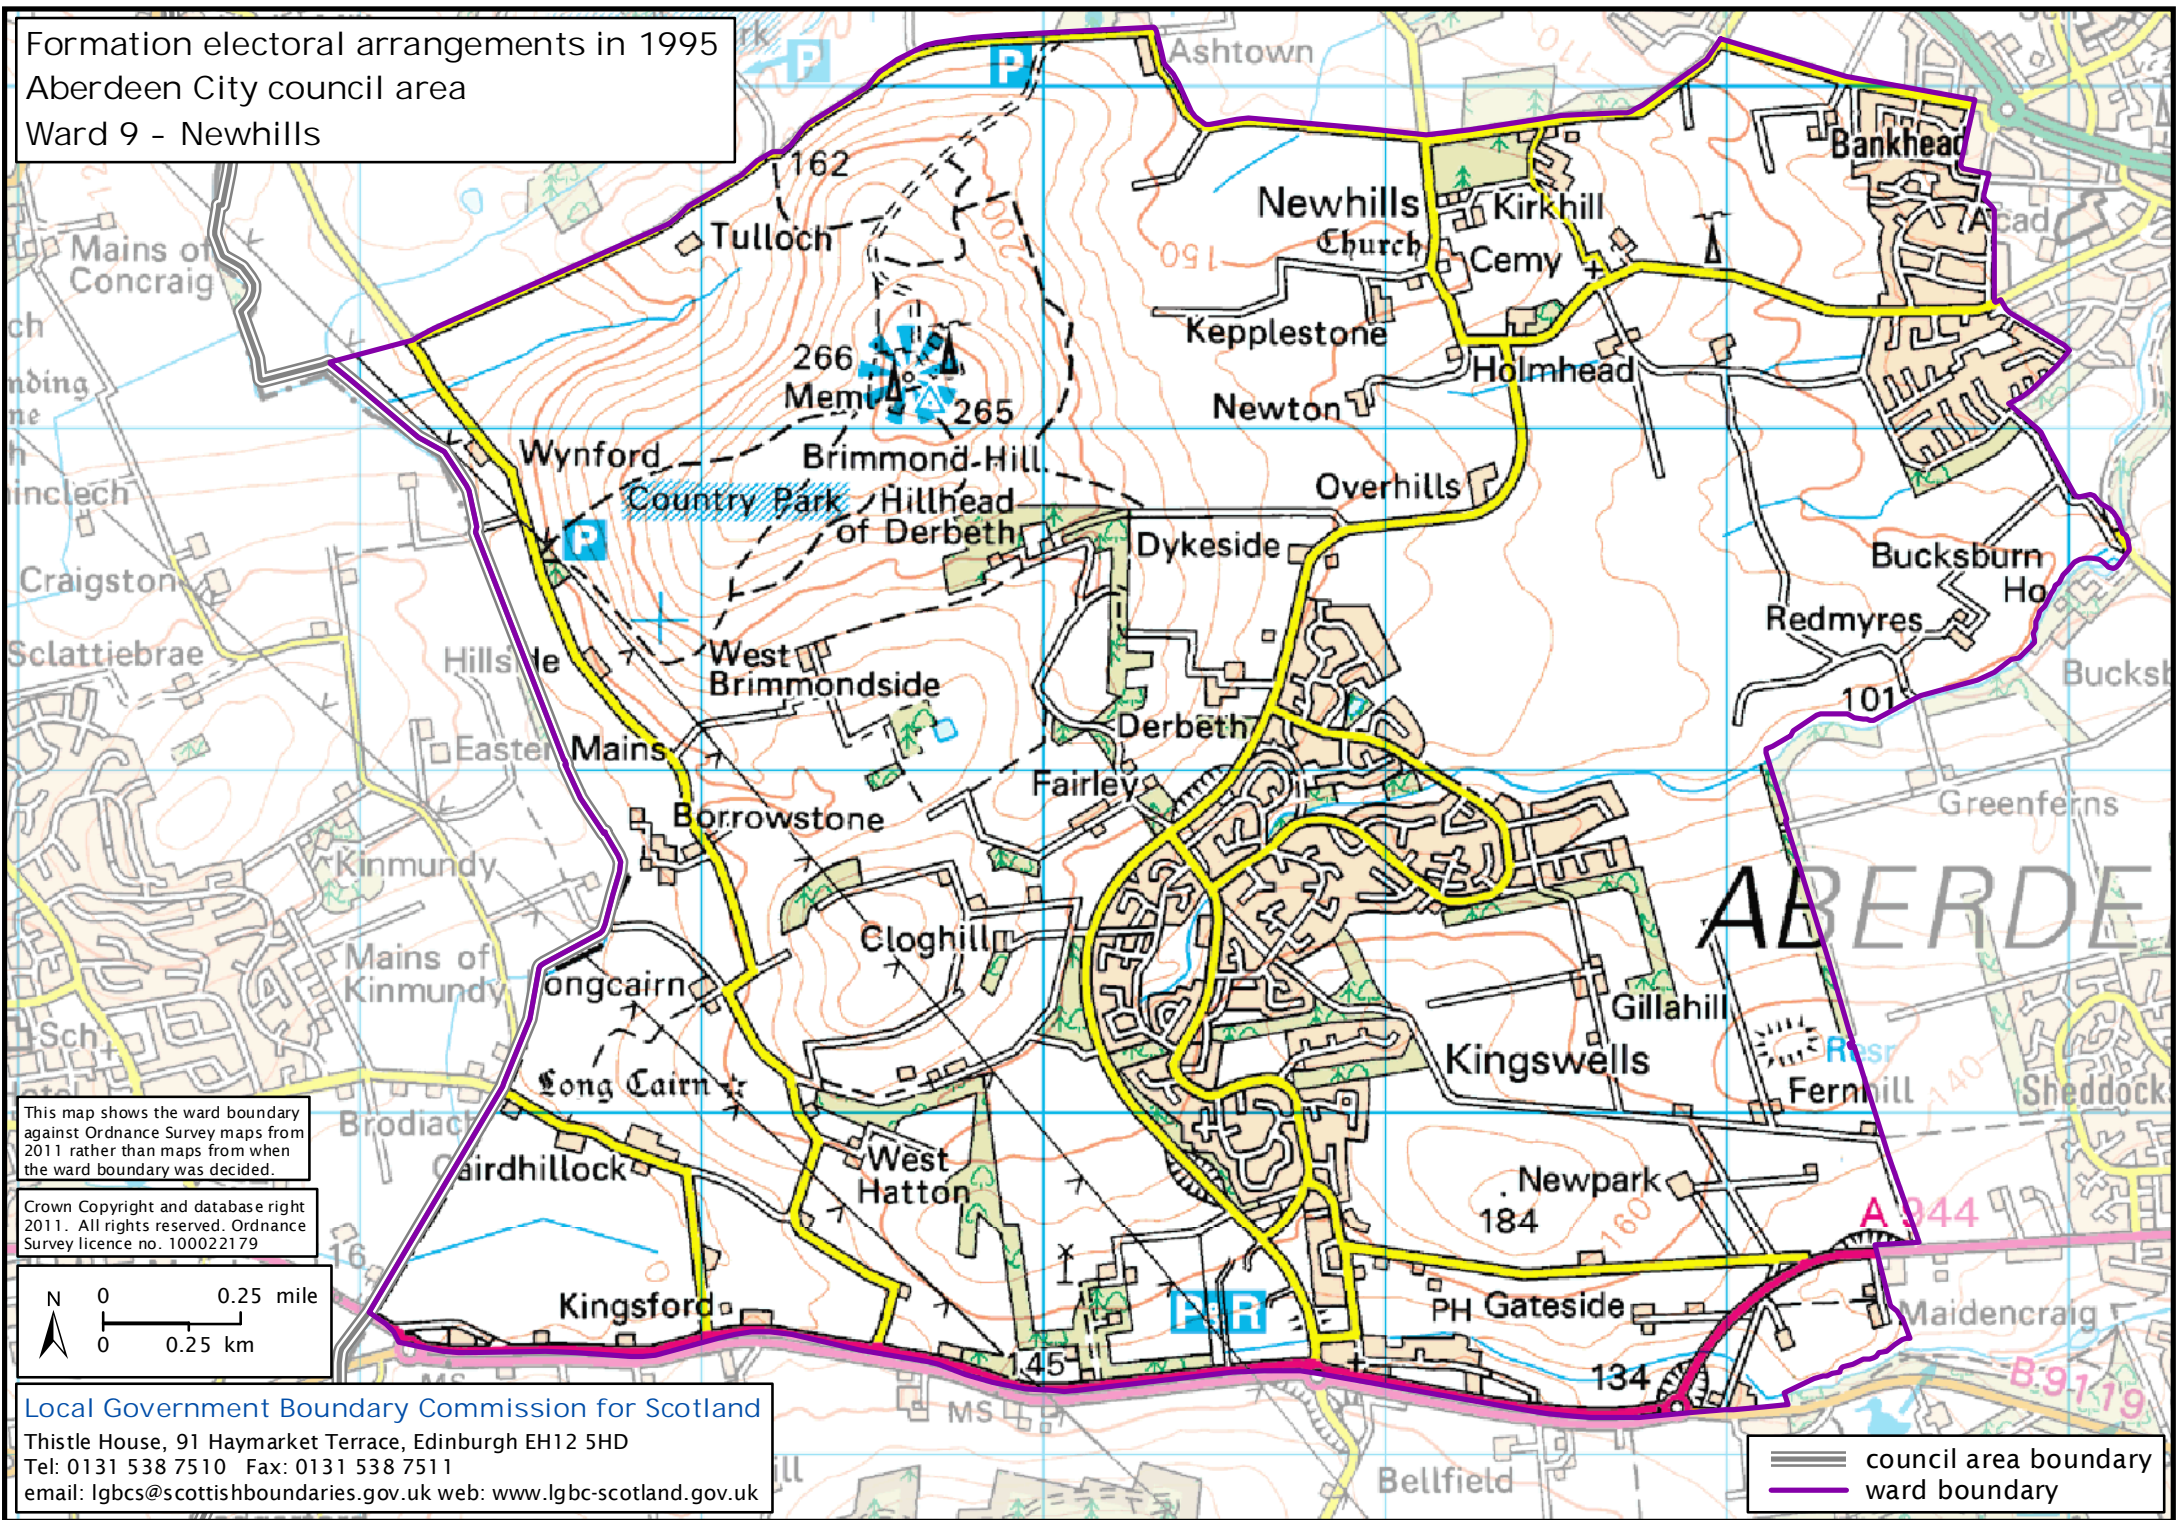

Formation electoral arrangements in 1995
 Aberdeen City council area
 Ward 9 - Newhills

This map shows the ward boundary against Ordnance Survey maps from 2011 rather than maps from when the ward boundary was decided.

— council area boundary
 — ward boundary