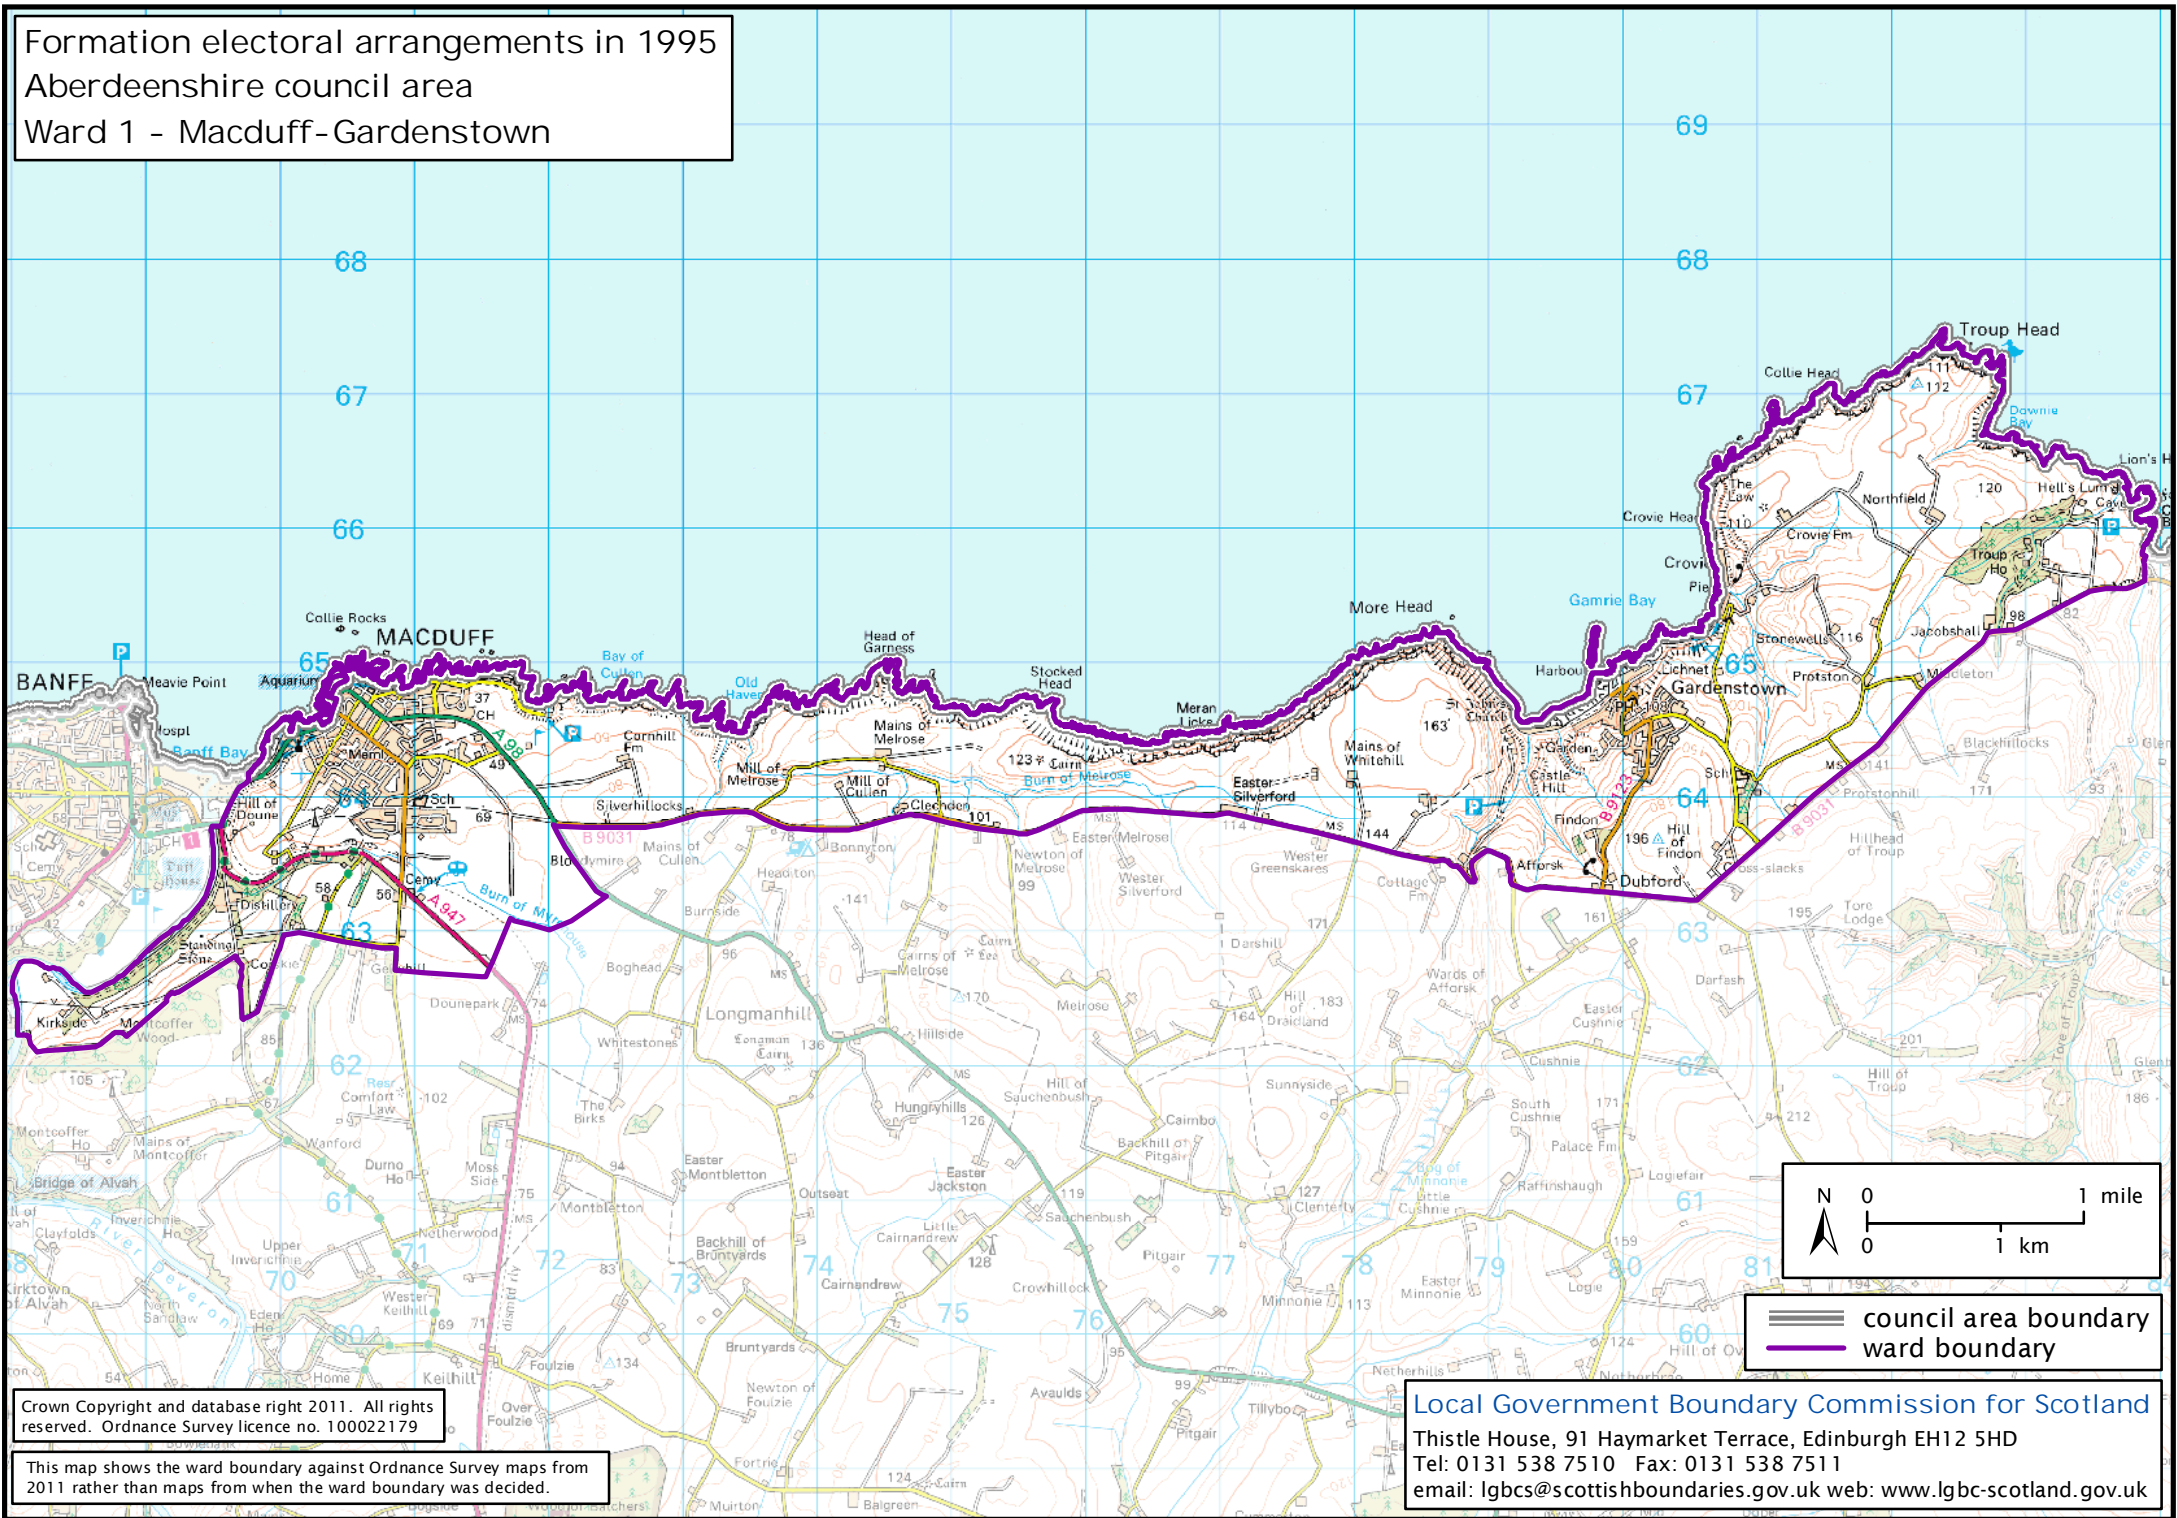

Formation electoral arrangements in 1995
 Aberdeenshire council area
 Ward 1 - Macduff-Gardenstown

 council area boundary
 ward boundary

Crown Copyright and database right 2011. All rights reserved. Ordnance Survey licence no. 100022179

This map shows the ward boundary against Ordnance Survey maps from 2011 rather than maps from when the ward boundary was decided.

Local Government Boundary Commission for Scotland

Thistle House, 91 Haymarket Terrace, Edinburgh EH12 5HD