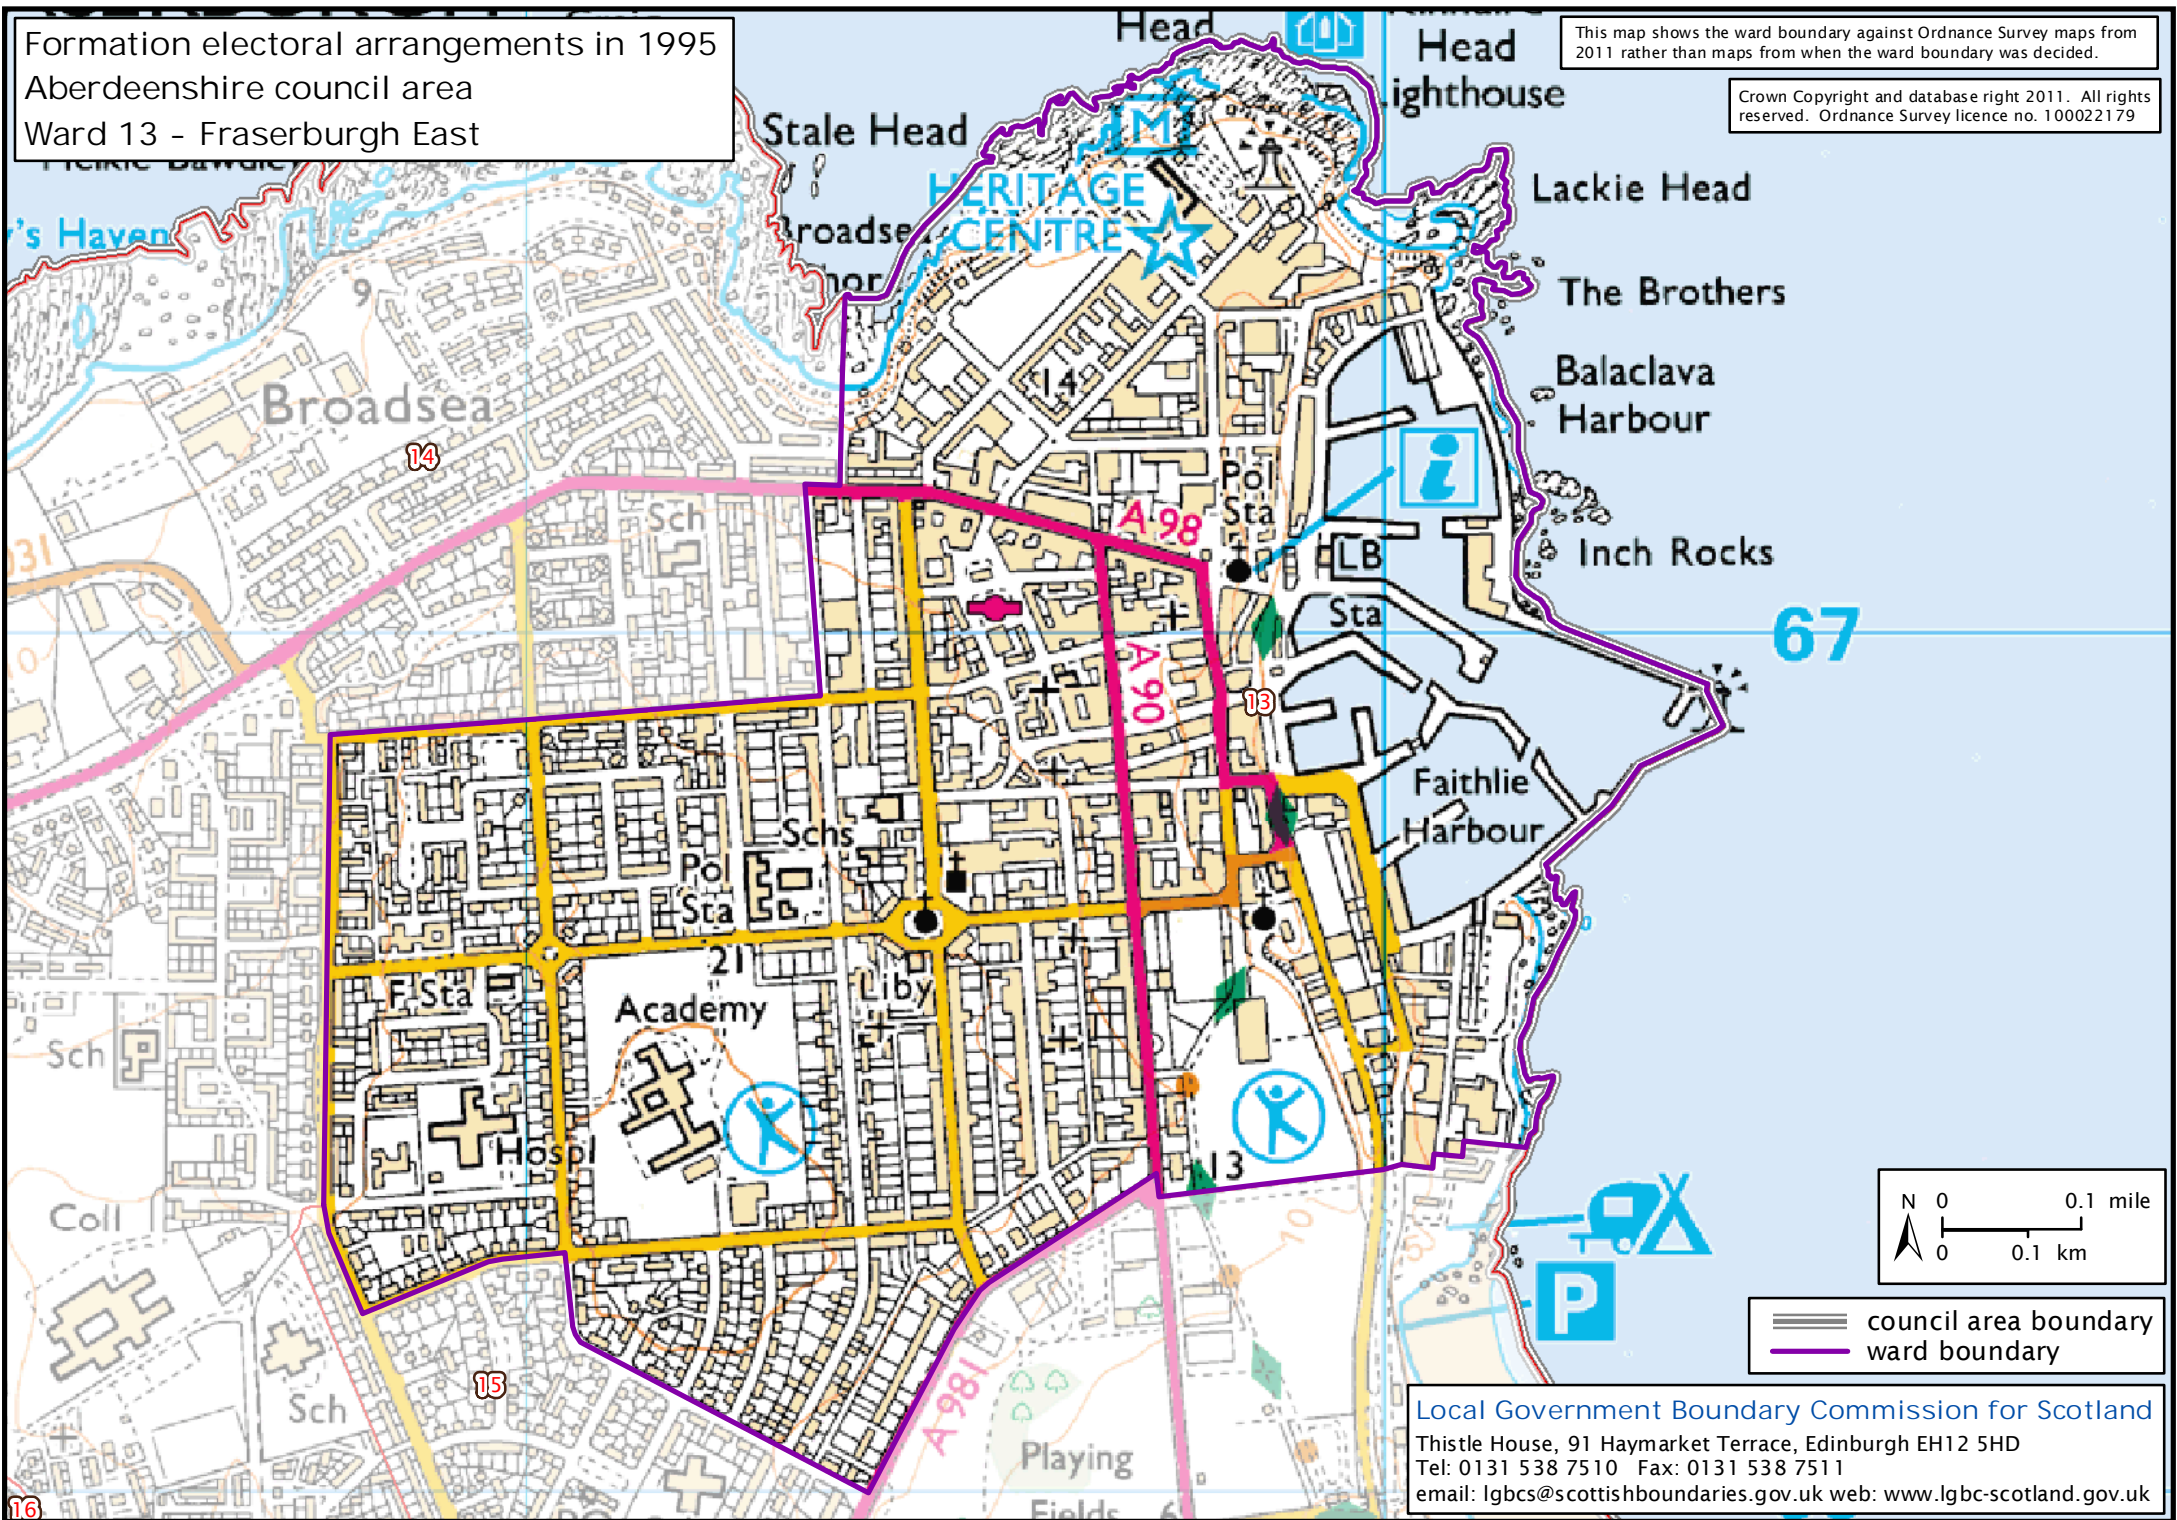

Formation electoral arrangements in 1995
Aberdeenshire council area
Ward 13 - Fraserburgh East

This map shows the ward boundary against Ordnance Survey maps from 2011 rather than maps from when the ward boundary was decided.

Crown Copyright and database right 2011. All rights reserved. Ordnance Survey licence no. 100022179

Local Government Boundary Commission for Scotland

Thistle House, 91 Haymarket Terrace, Edinburgh EH12 5HD