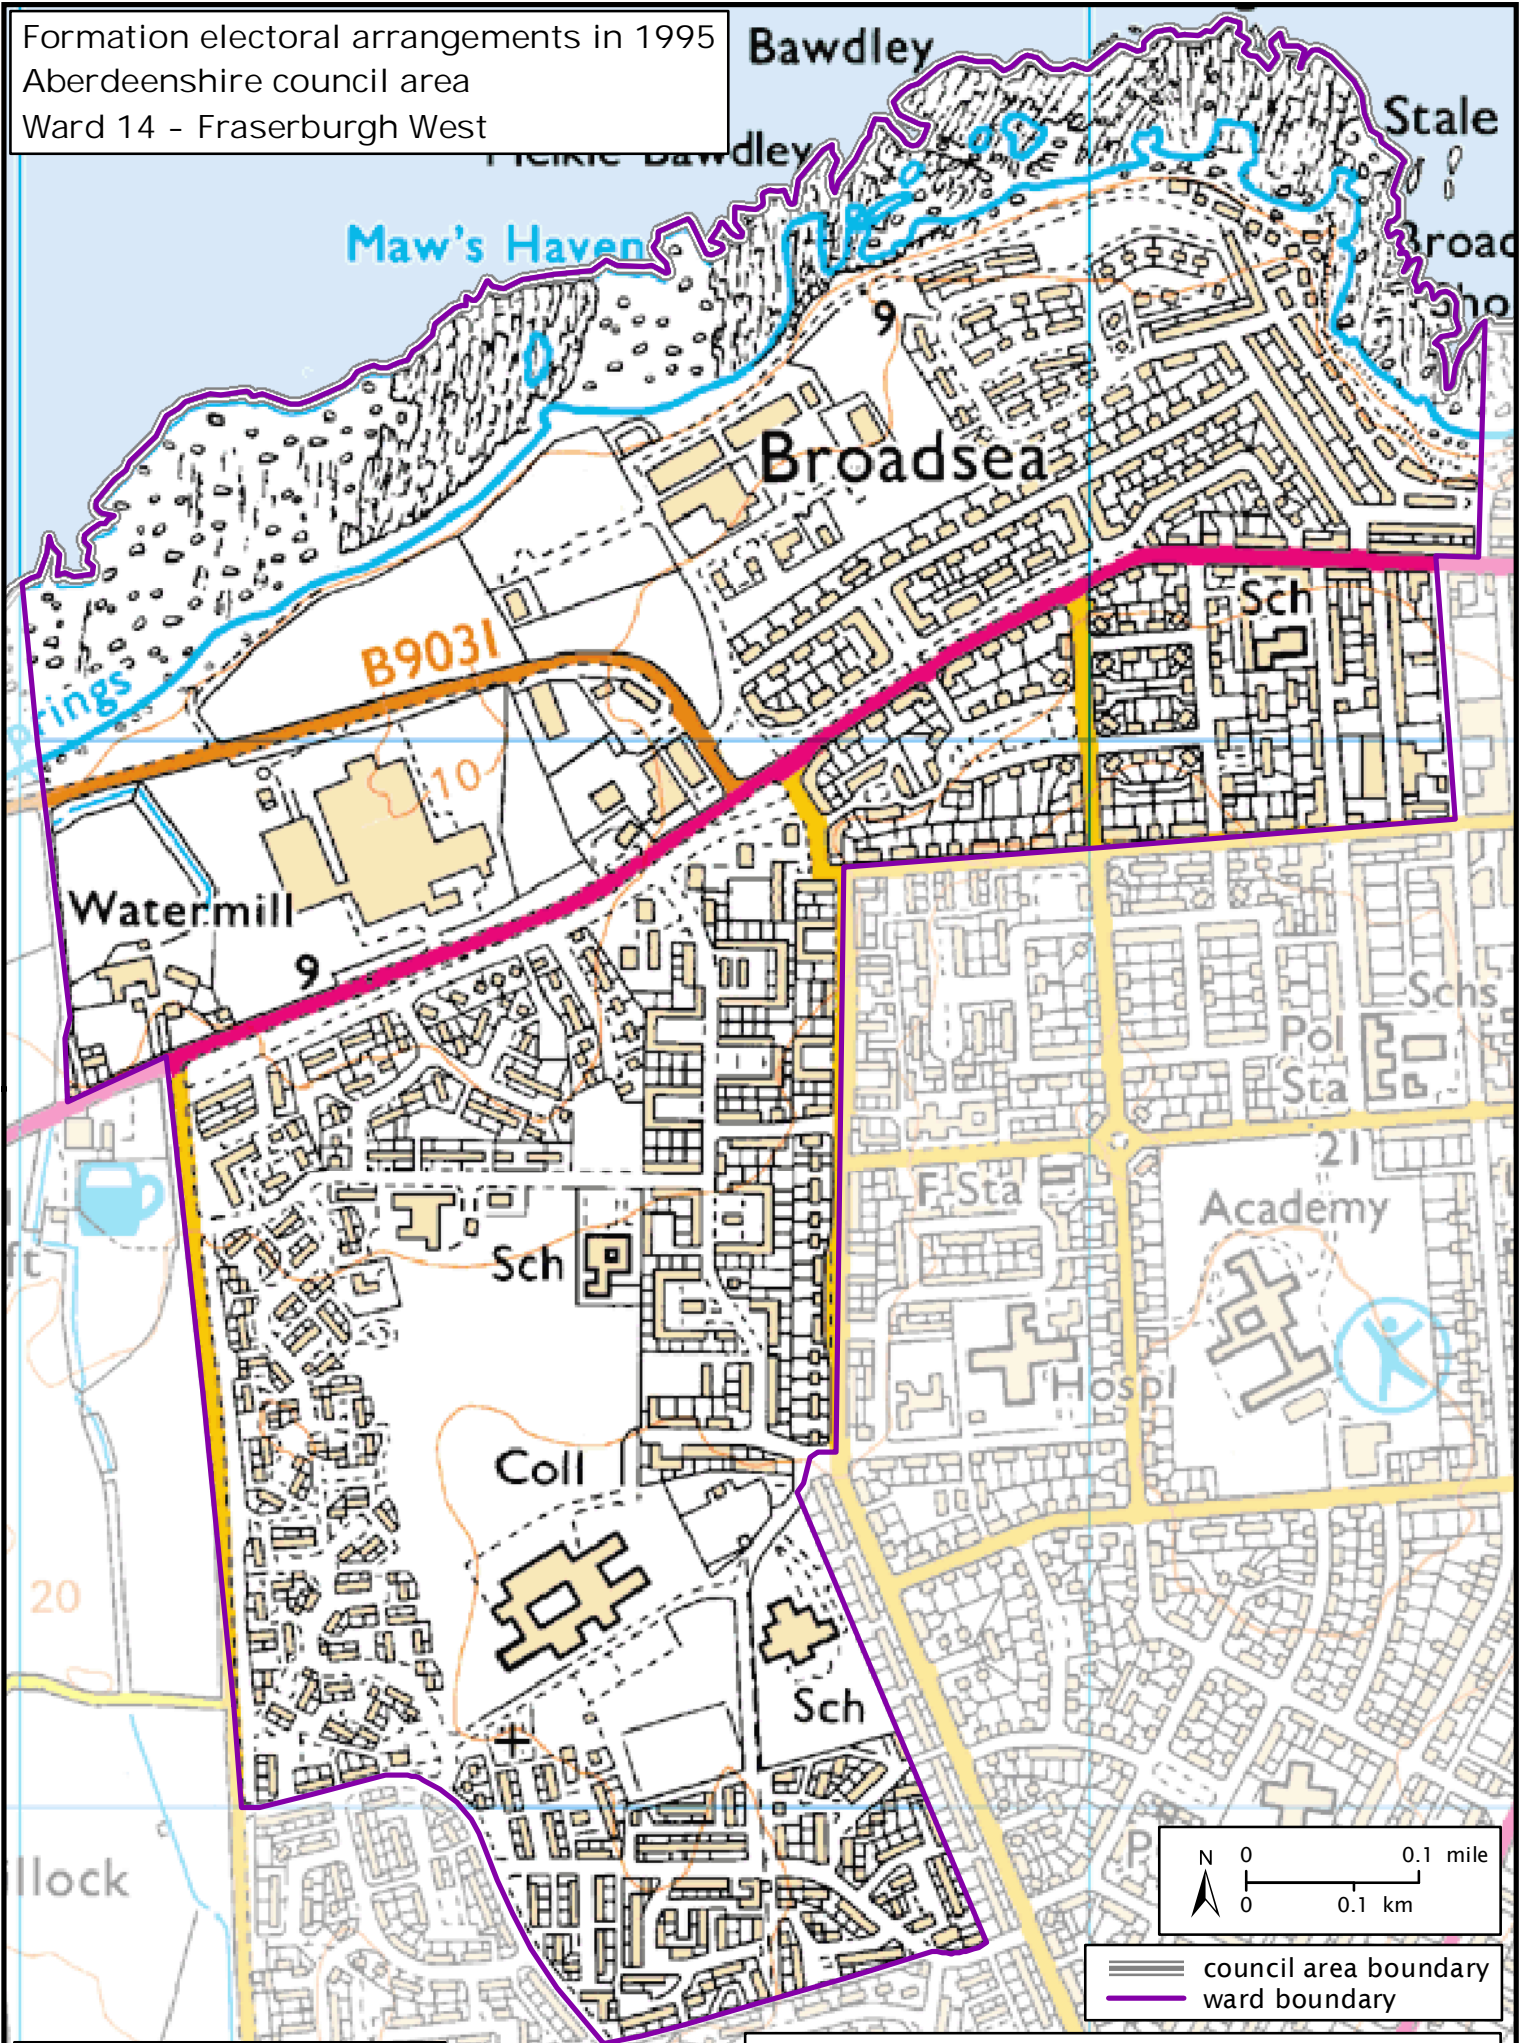

Formation electoral arrangements in 1995
 Aberdeenshire council area
 Ward 14 - Fraserburgh West

— council area boundary
 — ward boundary

Crown Copyright and database right 2011. All rights reserved. Ordnance Survey licence no. 100022179

This map shows the ward boundary against Ordnance Survey maps from 2011 rather than maps from when the ward boundary was decided.

Local Government Boundary Commission for Scotland
 Thistle House, 91 Haymarket Terrace, Edinburgh EH12 5HD
 Tel: 0131 538 7510 Fax: 0131 538 7511
 email: lgbcscottishboundaries.gov.uk web: www.lgbc-scotland.gov.uk