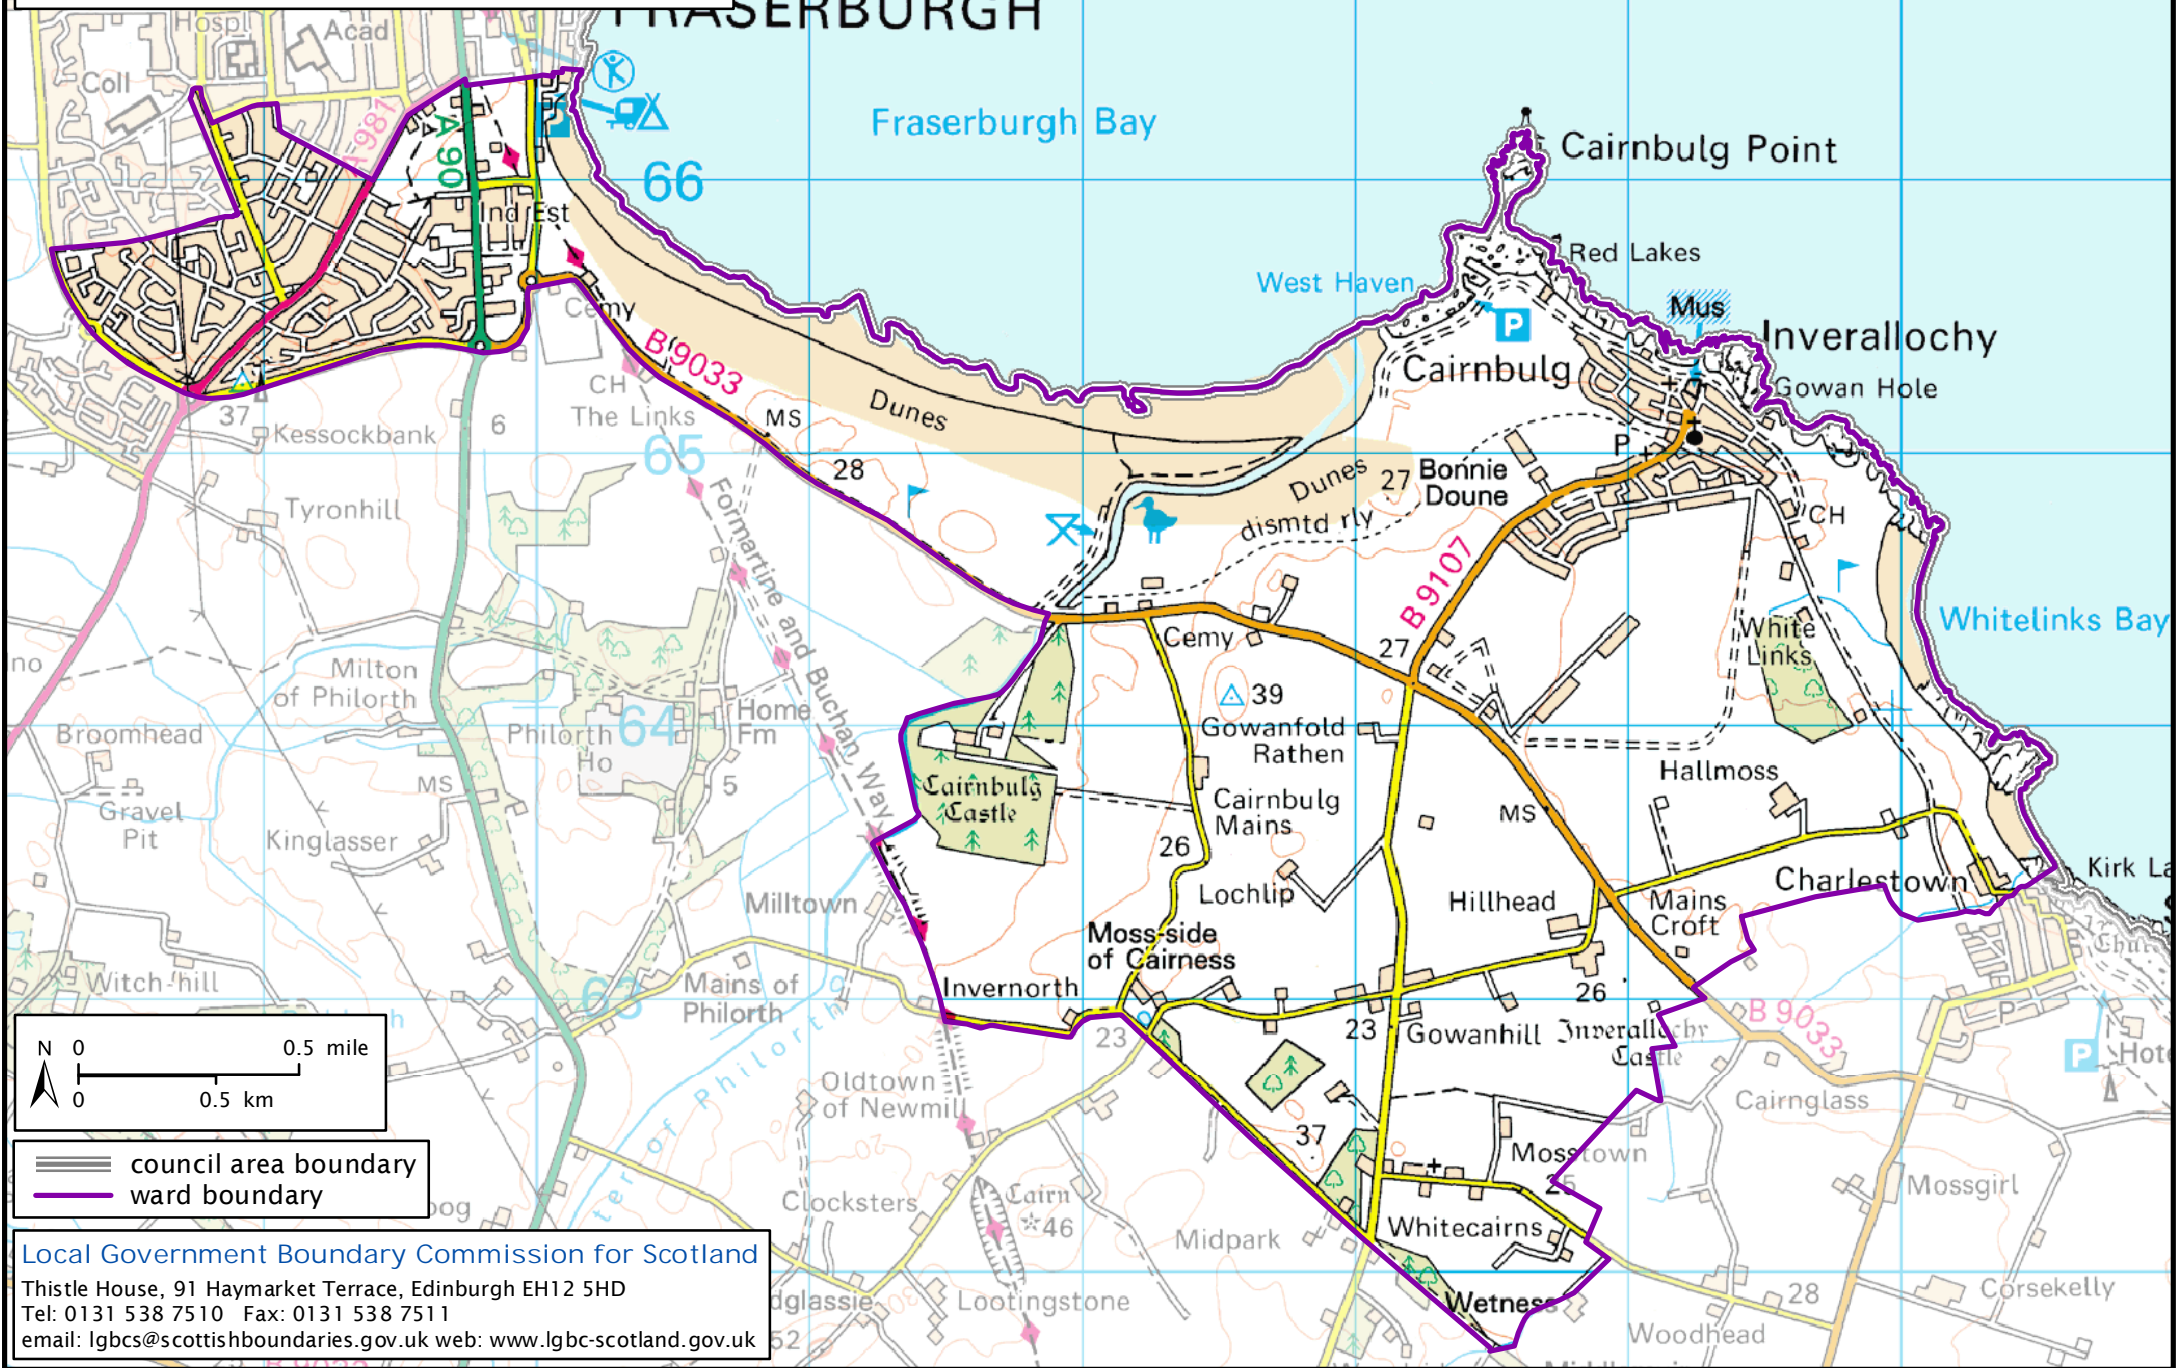

Formation electoral arrangements in 1995  
 Aberdeenshire council area  
 Ward 15 - Buchan North East

This map shows the ward boundary against Ordnance Survey maps from 2011 rather than maps from when the ward boundary was decided.

Crown Copyright and database right 2011. All rights reserved. Ordnance Survey licence no. 100022179

Local Government Boundary Commission for Scotland

Thistle House, 91 Haymarket Terrace, Edinburgh EH12 5HD