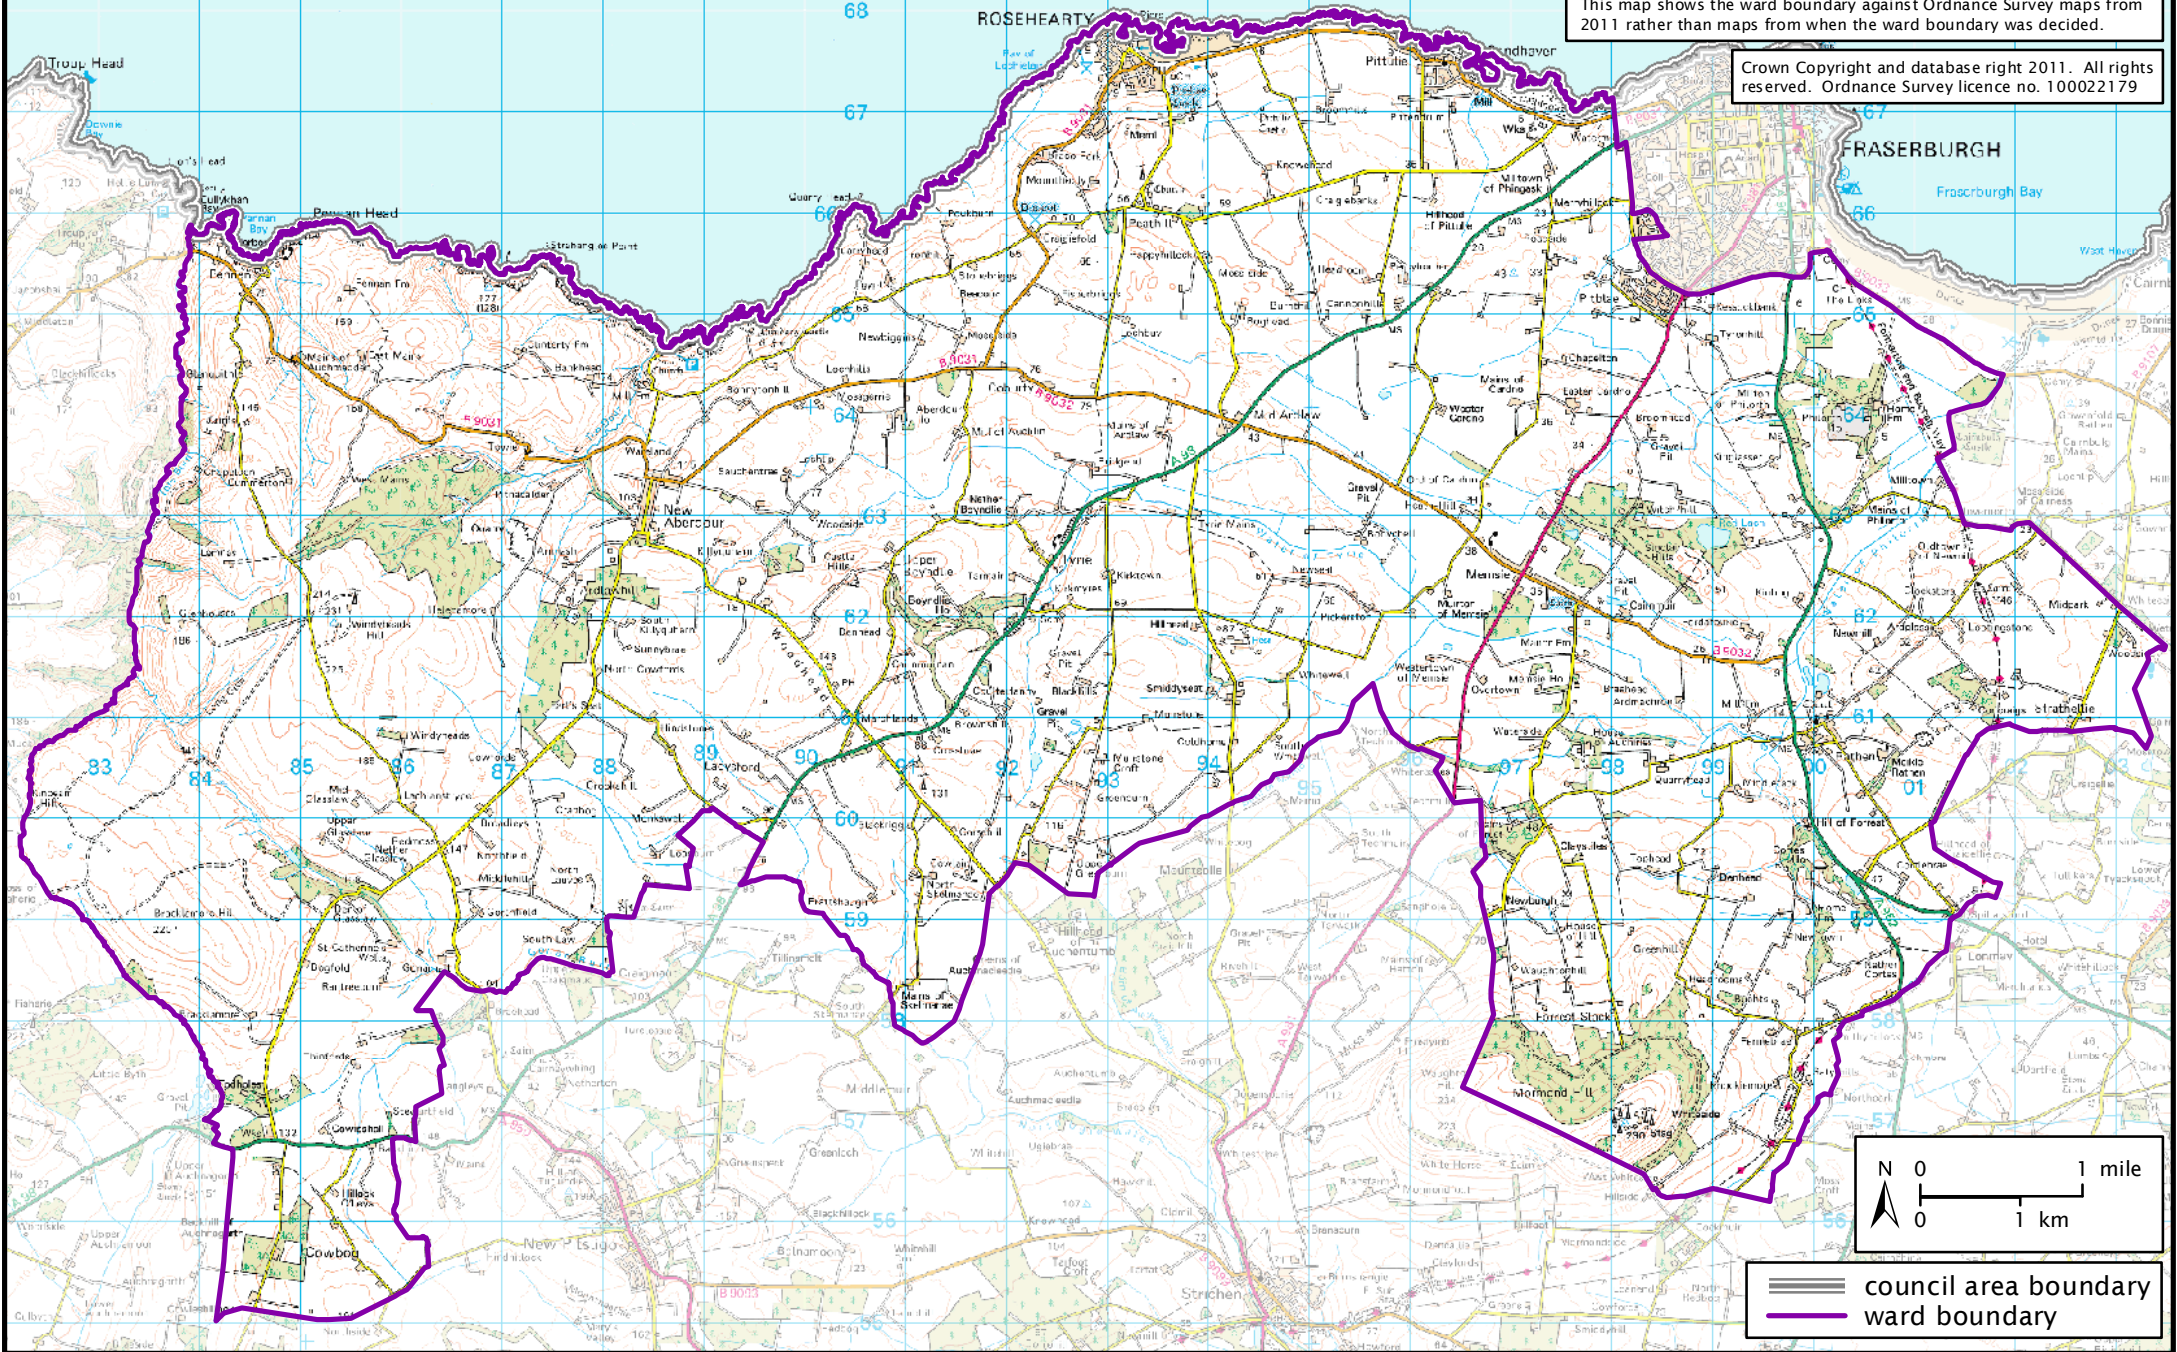

Formation electoral arrangements in 1995  
Aberdeenshire council area  
Ward 16 - Buchan North

Local Government Boundary Commission for Scotland

Thistle House, 91 Haymarket Terrace, Edinburgh EH12 5HD

Tel: 0131 538 7510 Fax: 0131 538 7511

email: lgbcscottishboundaries.gov.uk web: www.lgbc-scotland.gov.uk

This map shows the ward boundary against Ordnance Survey maps from 2011 rather than maps from when the ward boundary was decided.

Crown Copyright and database right 2011. All rights reserved. Ordnance Survey licence no. 100022179

==== council area boundary  
———— ward boundary