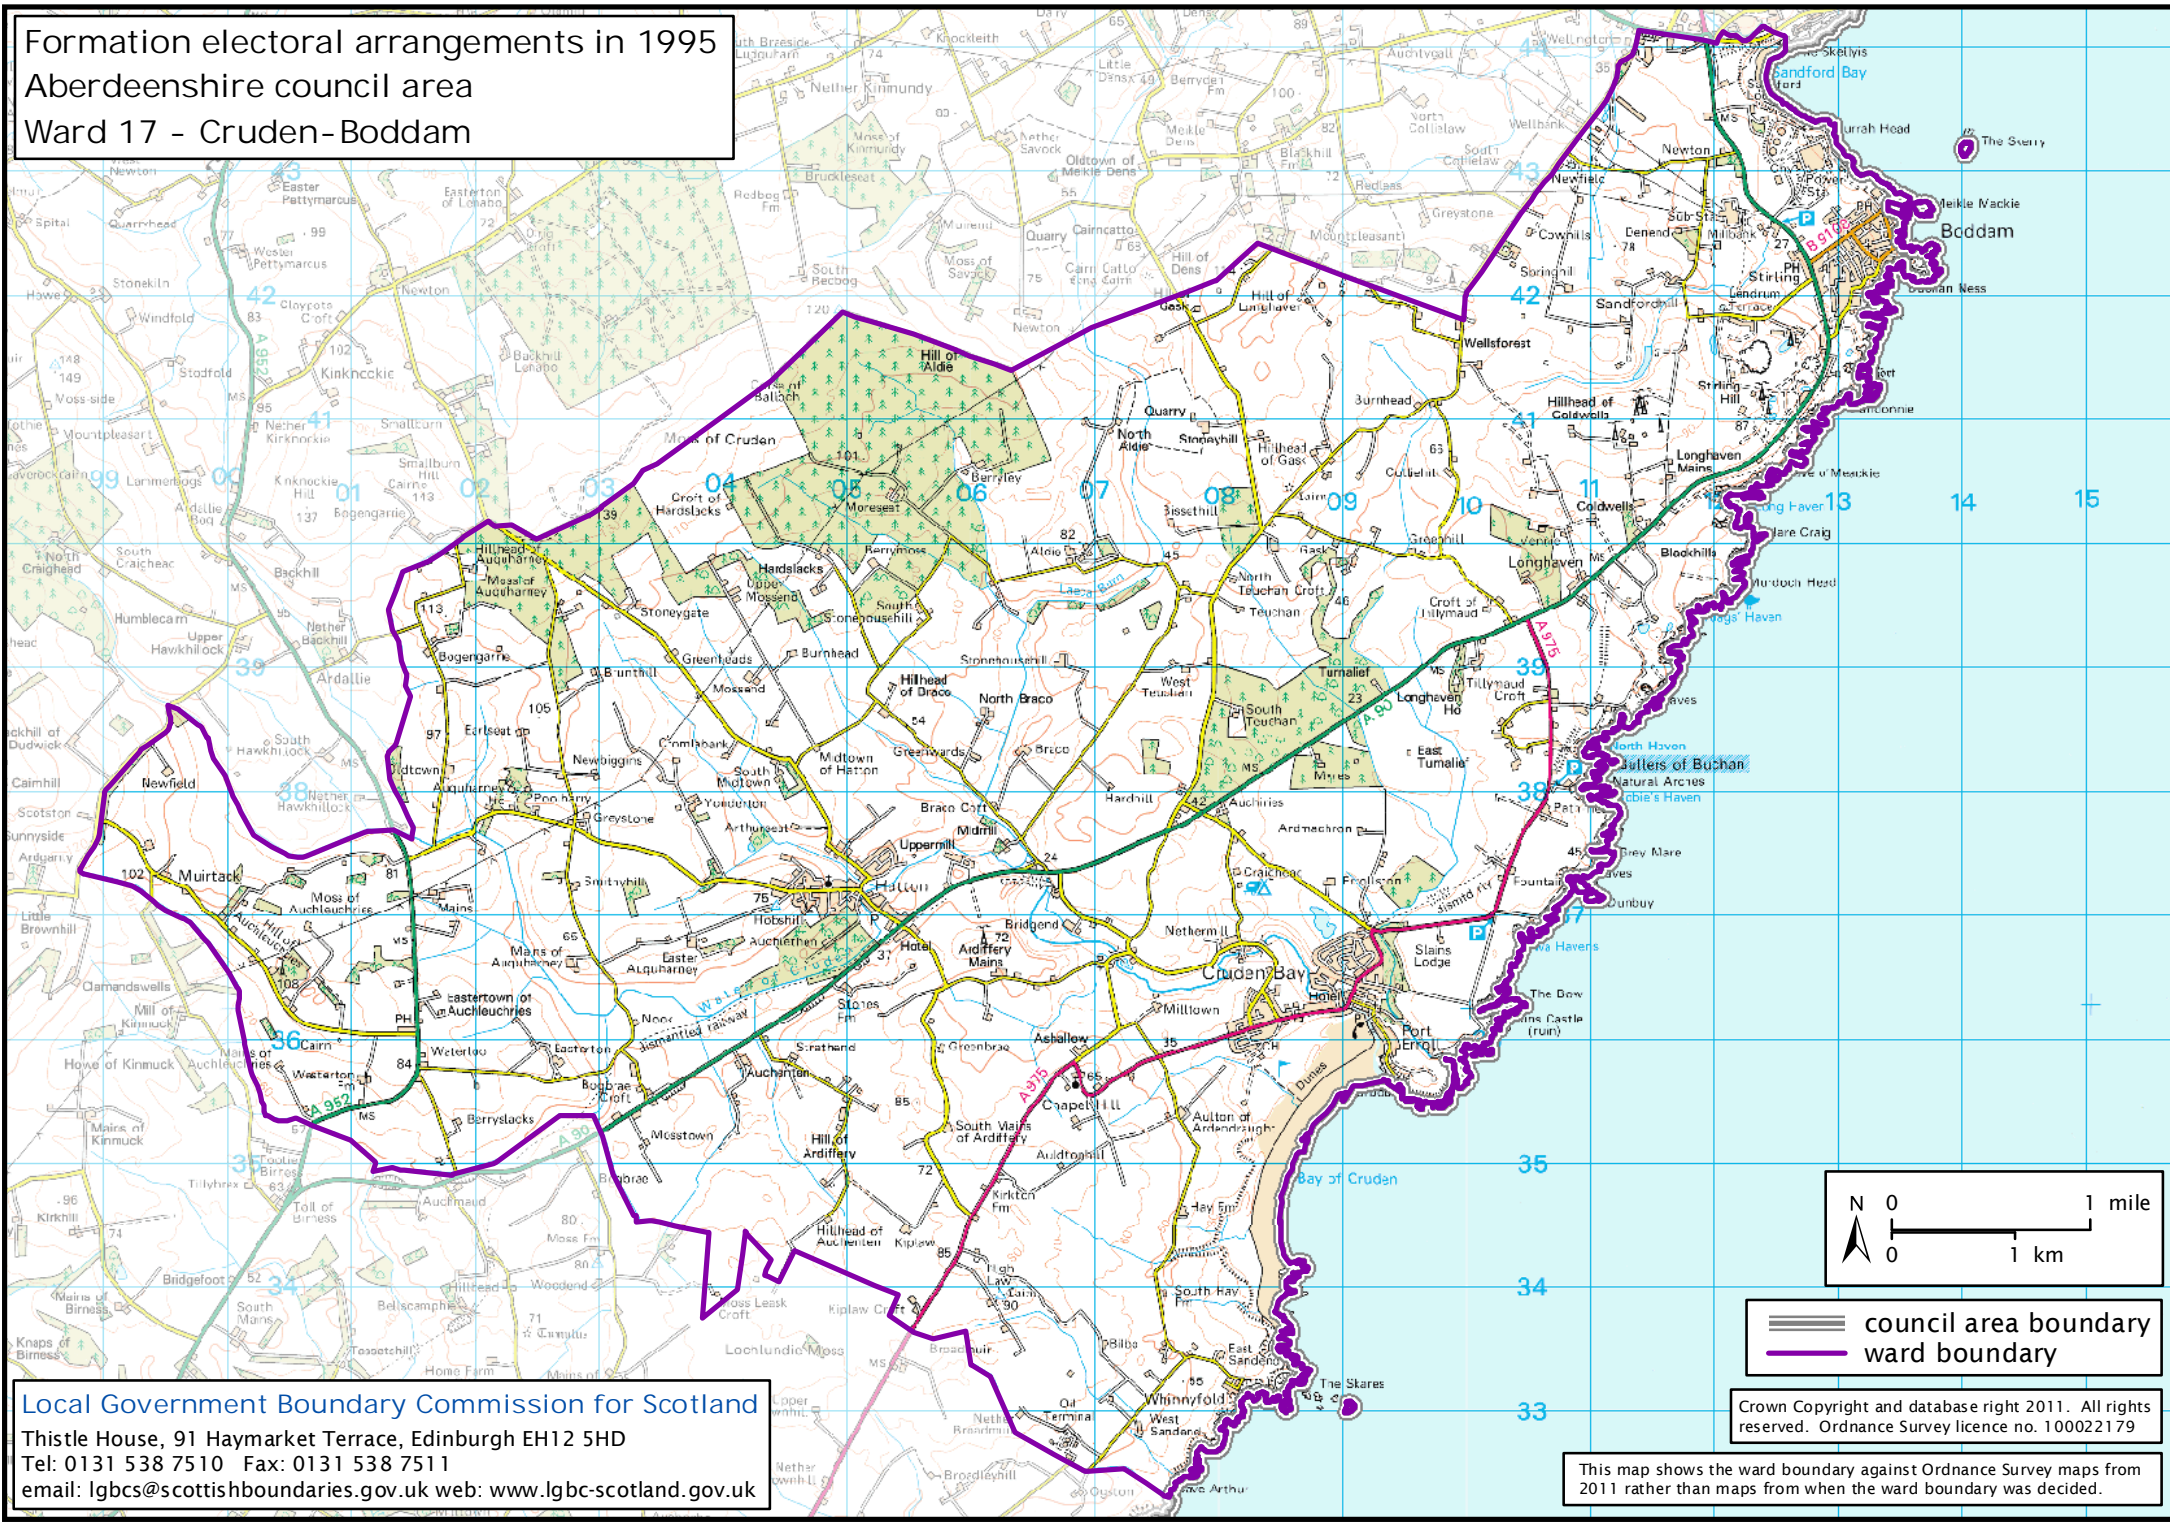

Formation electoral arrangements in 1995
 Aberdeenshire council area
 Ward 17 - Cruden-Boddam

Local Government Boundary Commission for Scotland

Thistle House, 91 Haymarket Terrace, Edinburgh EH12 5HD

Tel: 0131 538 7510 Fax: 0131 538 7511

email: lgbcscottishboundaries.gov.uk web: www.lgbc-scotland.gov.uk

Crown Copyright and database right 2011. All rights reserved. Ordnance Survey licence no. 100022179

This map shows the ward boundary against Ordnance Survey maps from 2011 rather than maps from when the ward boundary was decided.