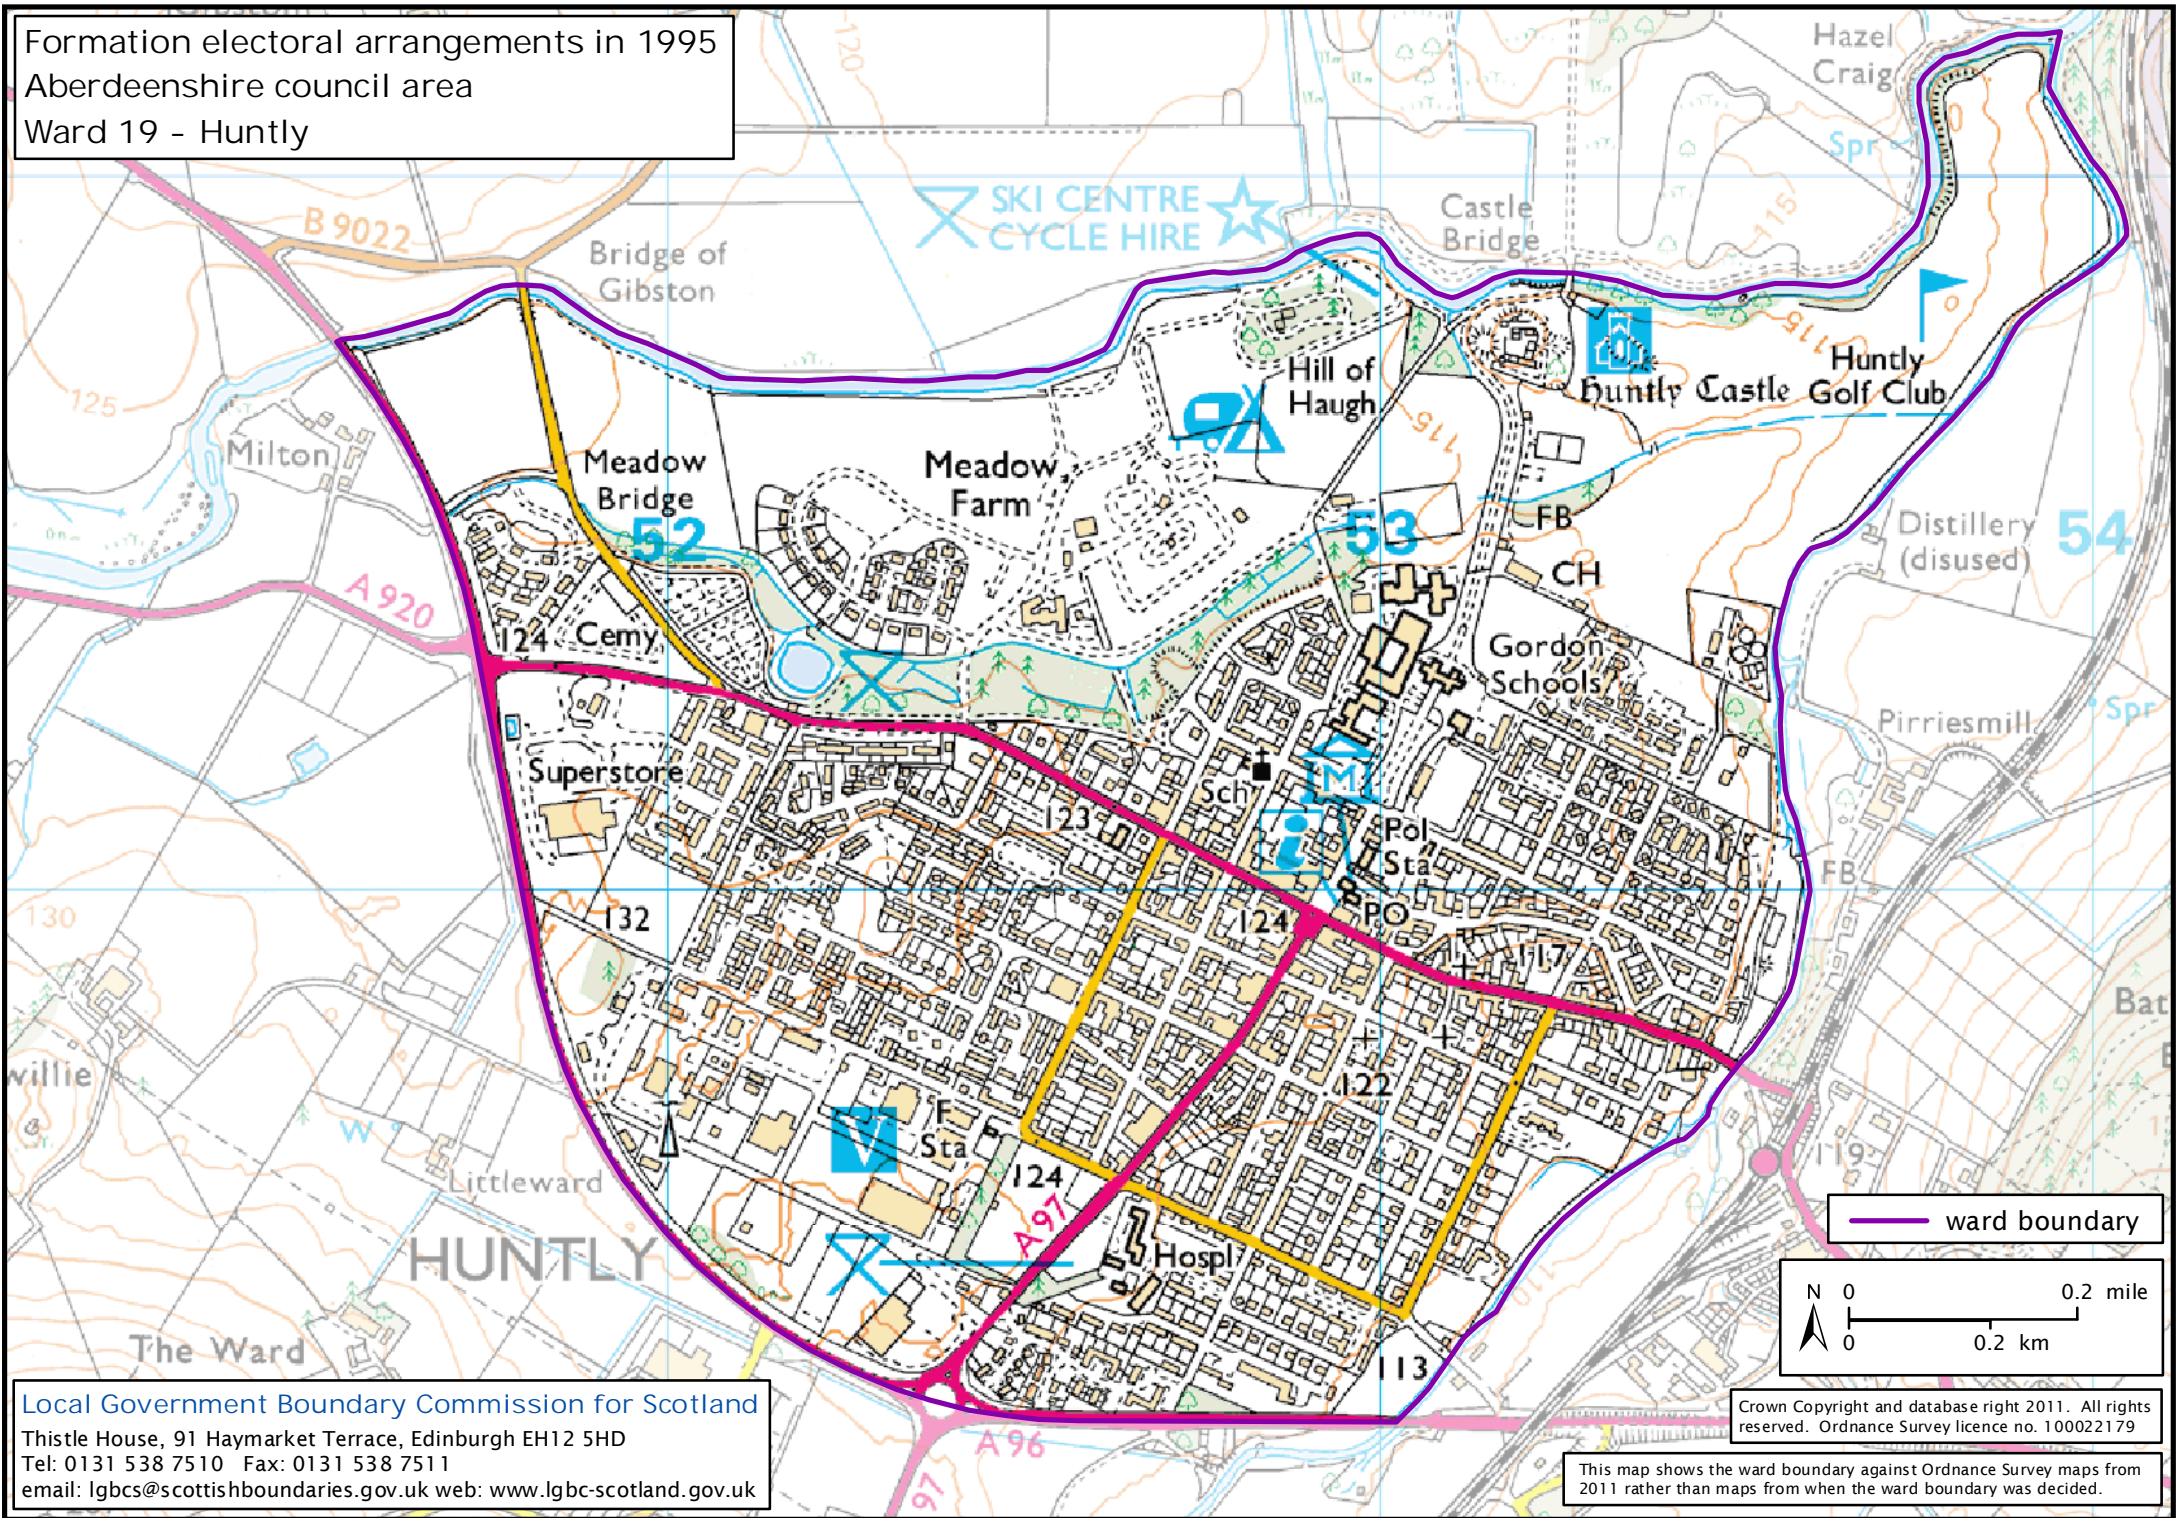

Formation electoral arrangements in 1995
Aberdeenshire council area
Ward 19 - Huntly

Local Government Boundary Commission for Scotland

Thistle House, 91 Haymarket Terrace, Edinburgh EH12 5HD

Tel: 0131 538 7510 Fax: 0131 538 7511

email: lgbcscottishboundaries.gov.uk web: www.lgbc-scotland.gov.uk

Crown Copyright and database right 2011. All rights reserved. Ordnance Survey licence no. 100022179

This map shows the ward boundary against Ordnance Survey maps from 2011 rather than maps from when the ward boundary was decided.