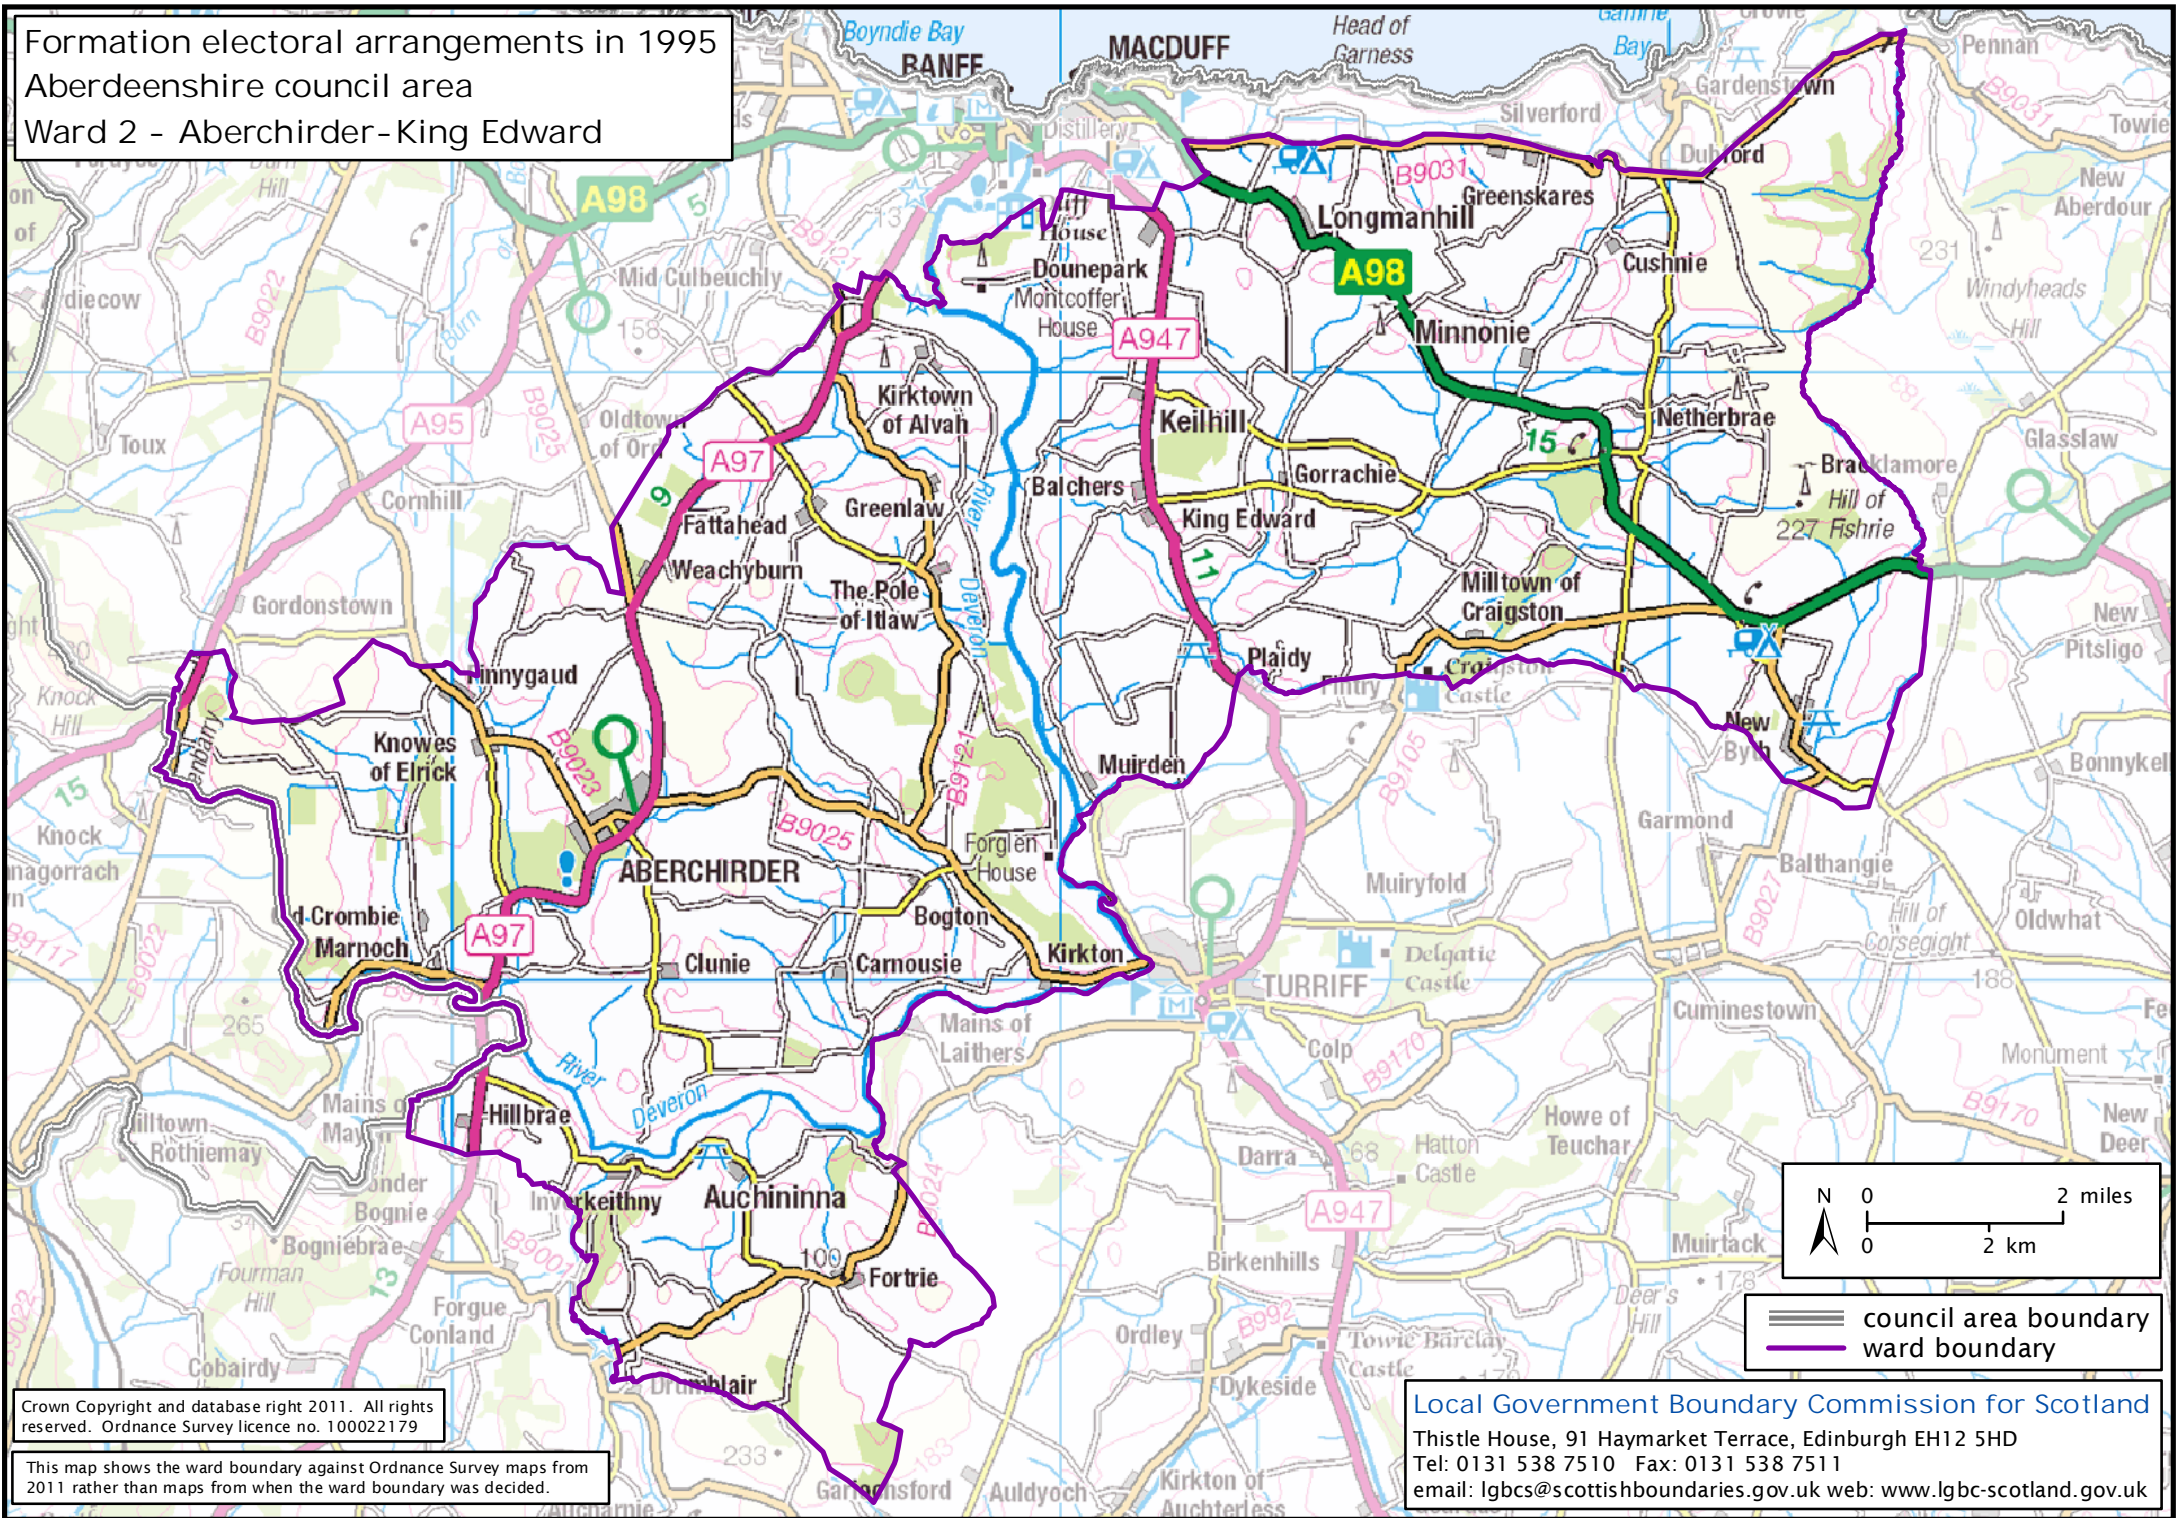

Formation electoral arrangements in 1995
 Aberdeenshire council area
 Ward 2 - Aberchirder-King Edward

Crown Copyright and database right 2011. All rights reserved. Ordnance Survey licence no. 100022179

This map shows the ward boundary against Ordnance Survey maps from 2011 rather than maps from when the ward boundary was decided.

council area boundary
 ward boundary

Local Government Boundary Commission for Scotland