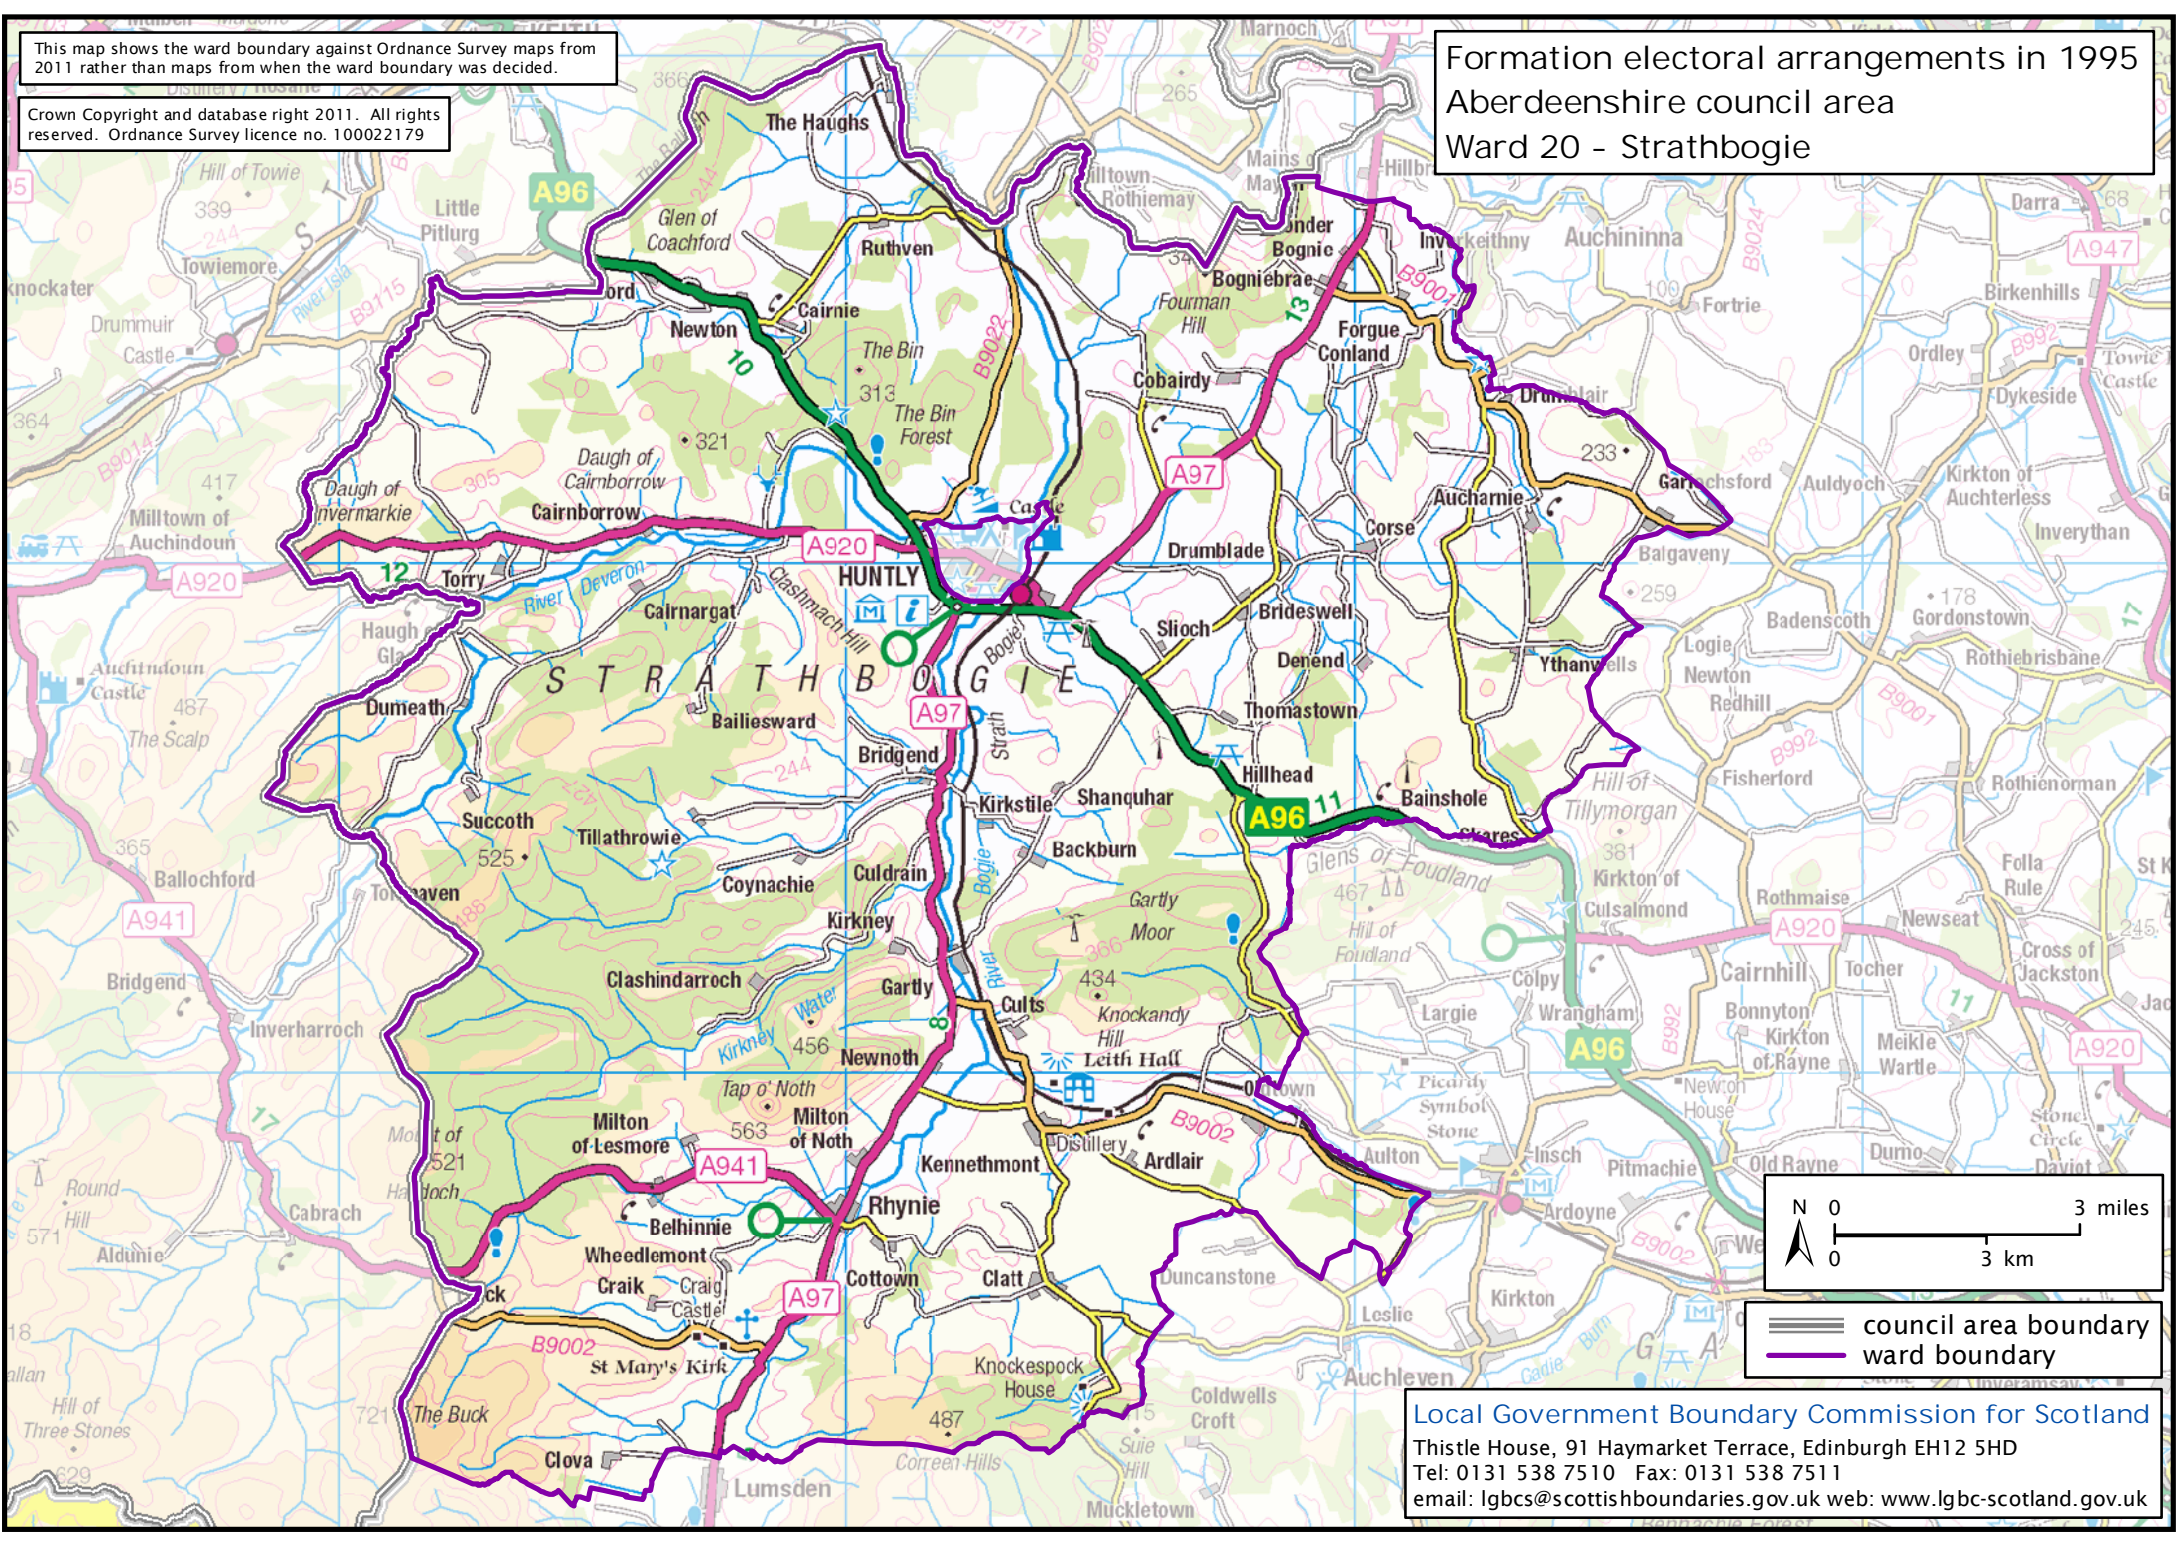

This map shows the ward boundary against Ordnance Survey maps from 2011 rather than maps from when the ward boundary was decided.

Crown Copyright and database right 2011. All rights reserved. Ordnance Survey licence no. 100022179

Formation electoral arrangements in 1995
Aberdeenshire council area
Ward 20 - Strathbogie

Local Government Boundary Commission for Scotland
Thistle House, 91 Haymarket Terrace, Edinburgh EH12 5HD
Tel: 0131 538 7510 Fax: 0131 538 7511
email: lgbcsc@scottishboundaries.gov.uk web: www.lgbc-scotland.gov.uk