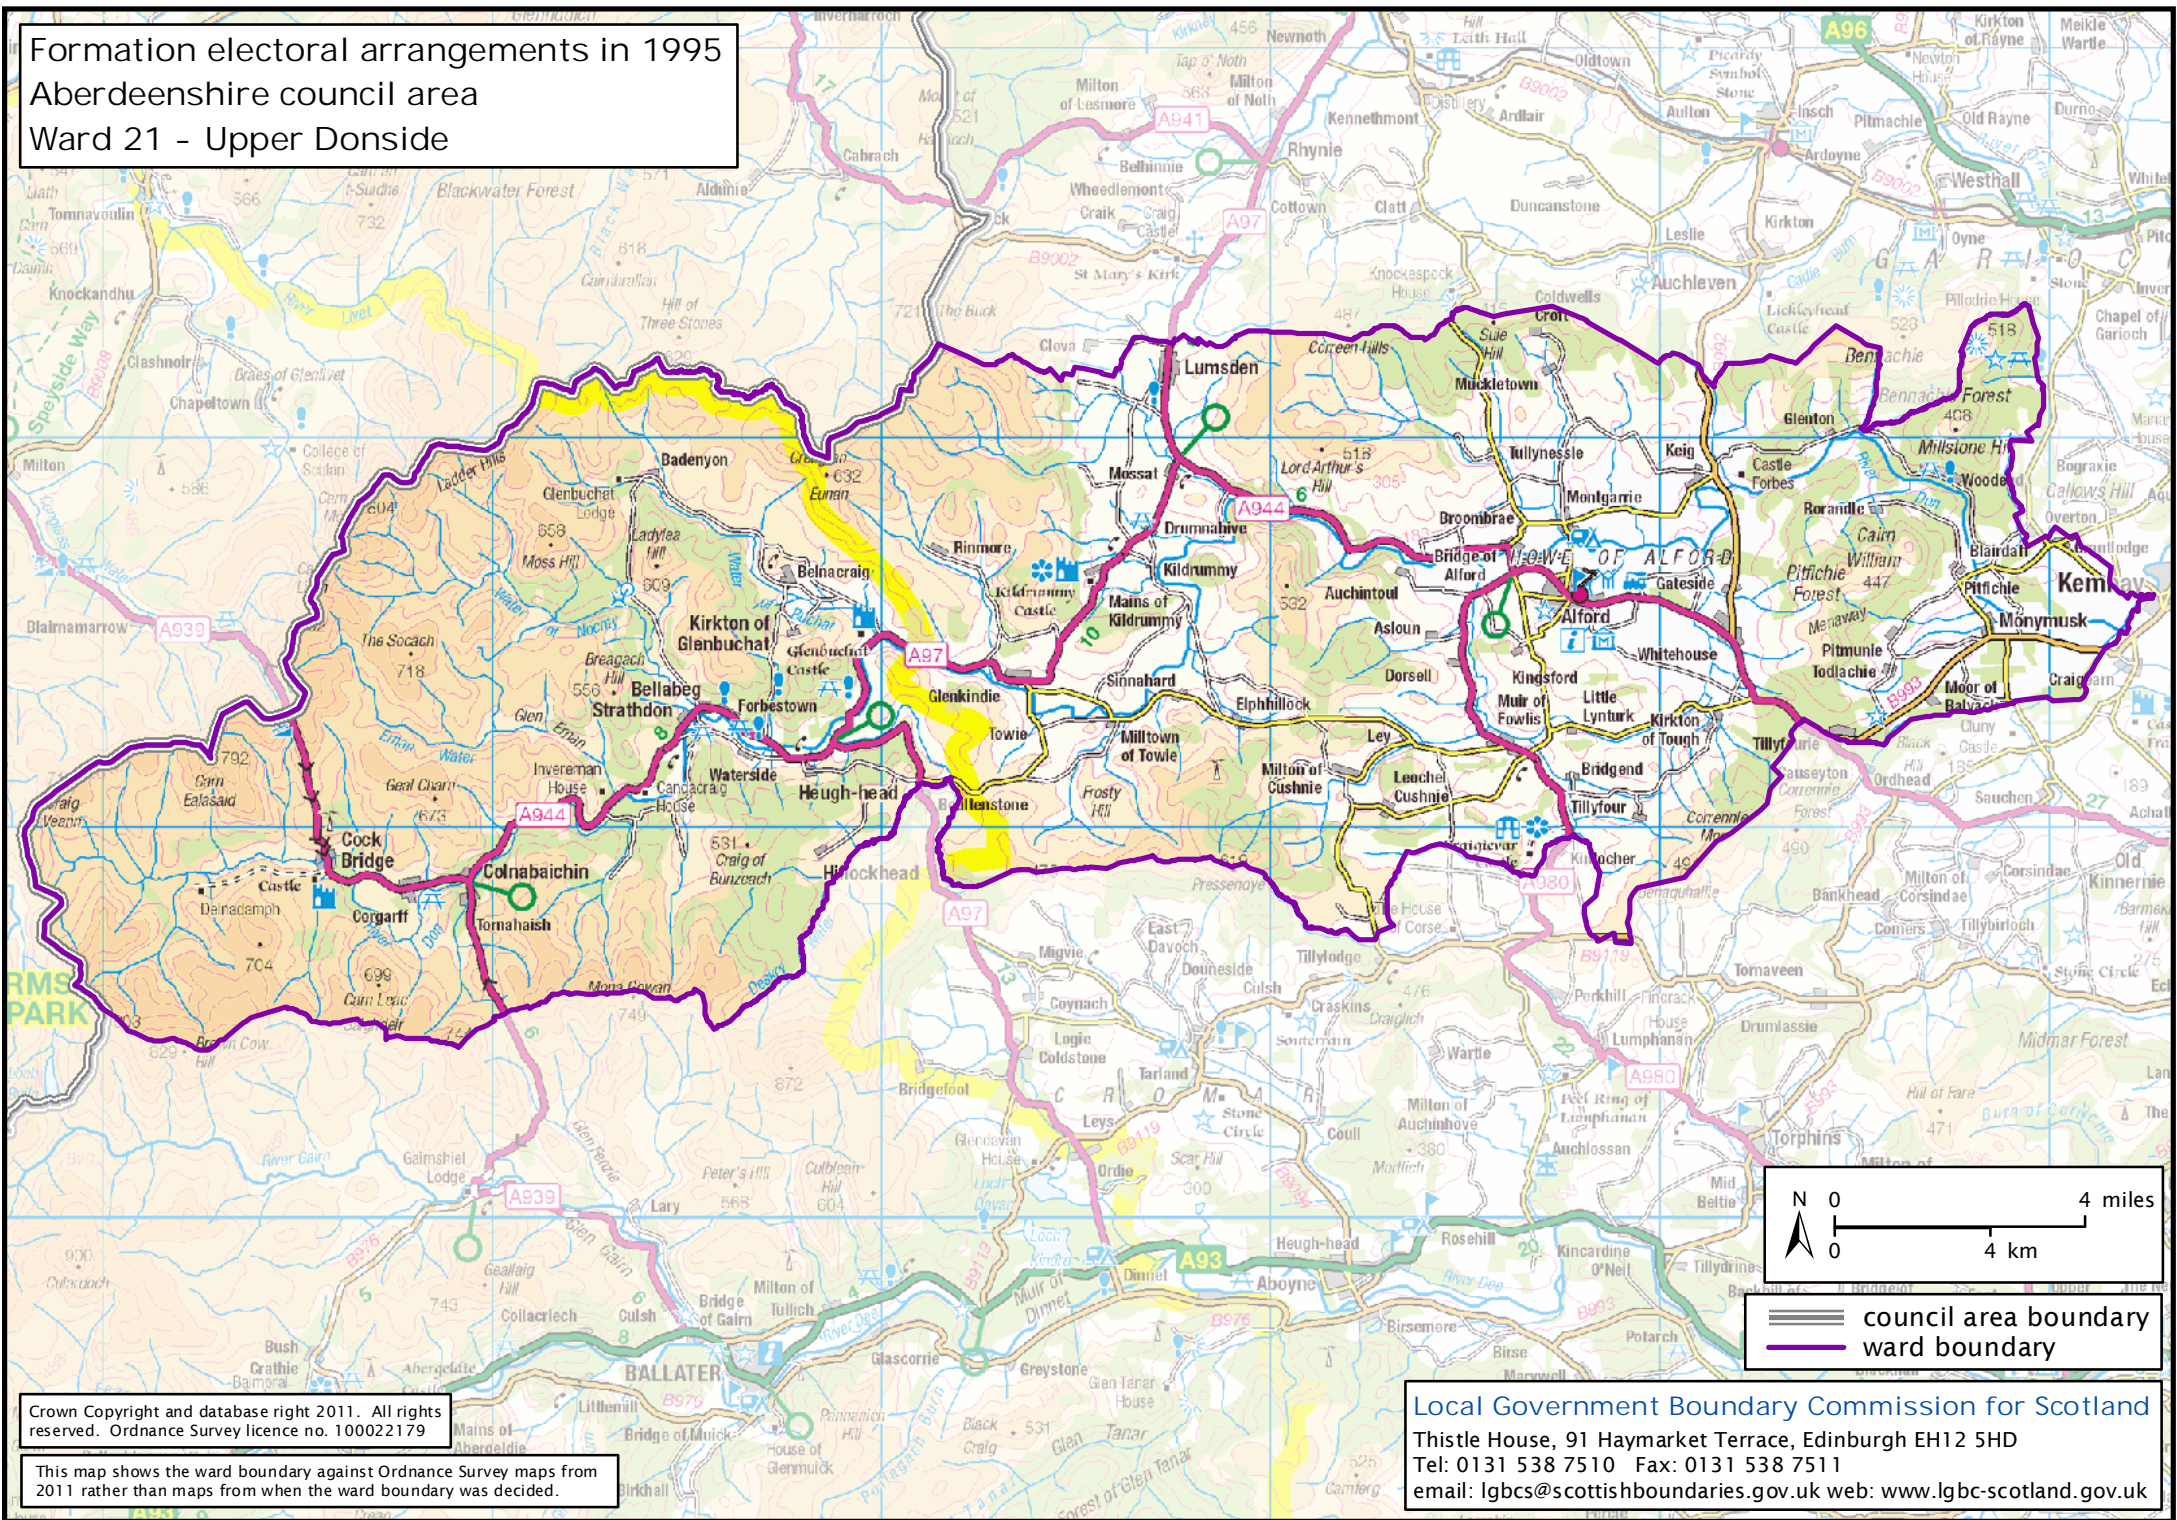

Formation electoral arrangements in 1995  
 Aberdeenshire council area  
 Ward 21 - Upper Donside

Crown Copyright and database right 2011. All rights reserved. Ordnance Survey licence no. 100022179

This map shows the ward boundary against Ordnance Survey maps from 2011 rather than maps from when the ward boundary was decided.

Local Government Boundary Commission for Scotland  
 Thistle House, 91 Haymarket Terrace, Edinburgh EH12 5HD  
 Tel: 0131 538 7510 Fax: 0131 538 7511  
 email: lgbcsc@scottishboundaries.gov.uk web: www.lgbc-scotland.gov.uk