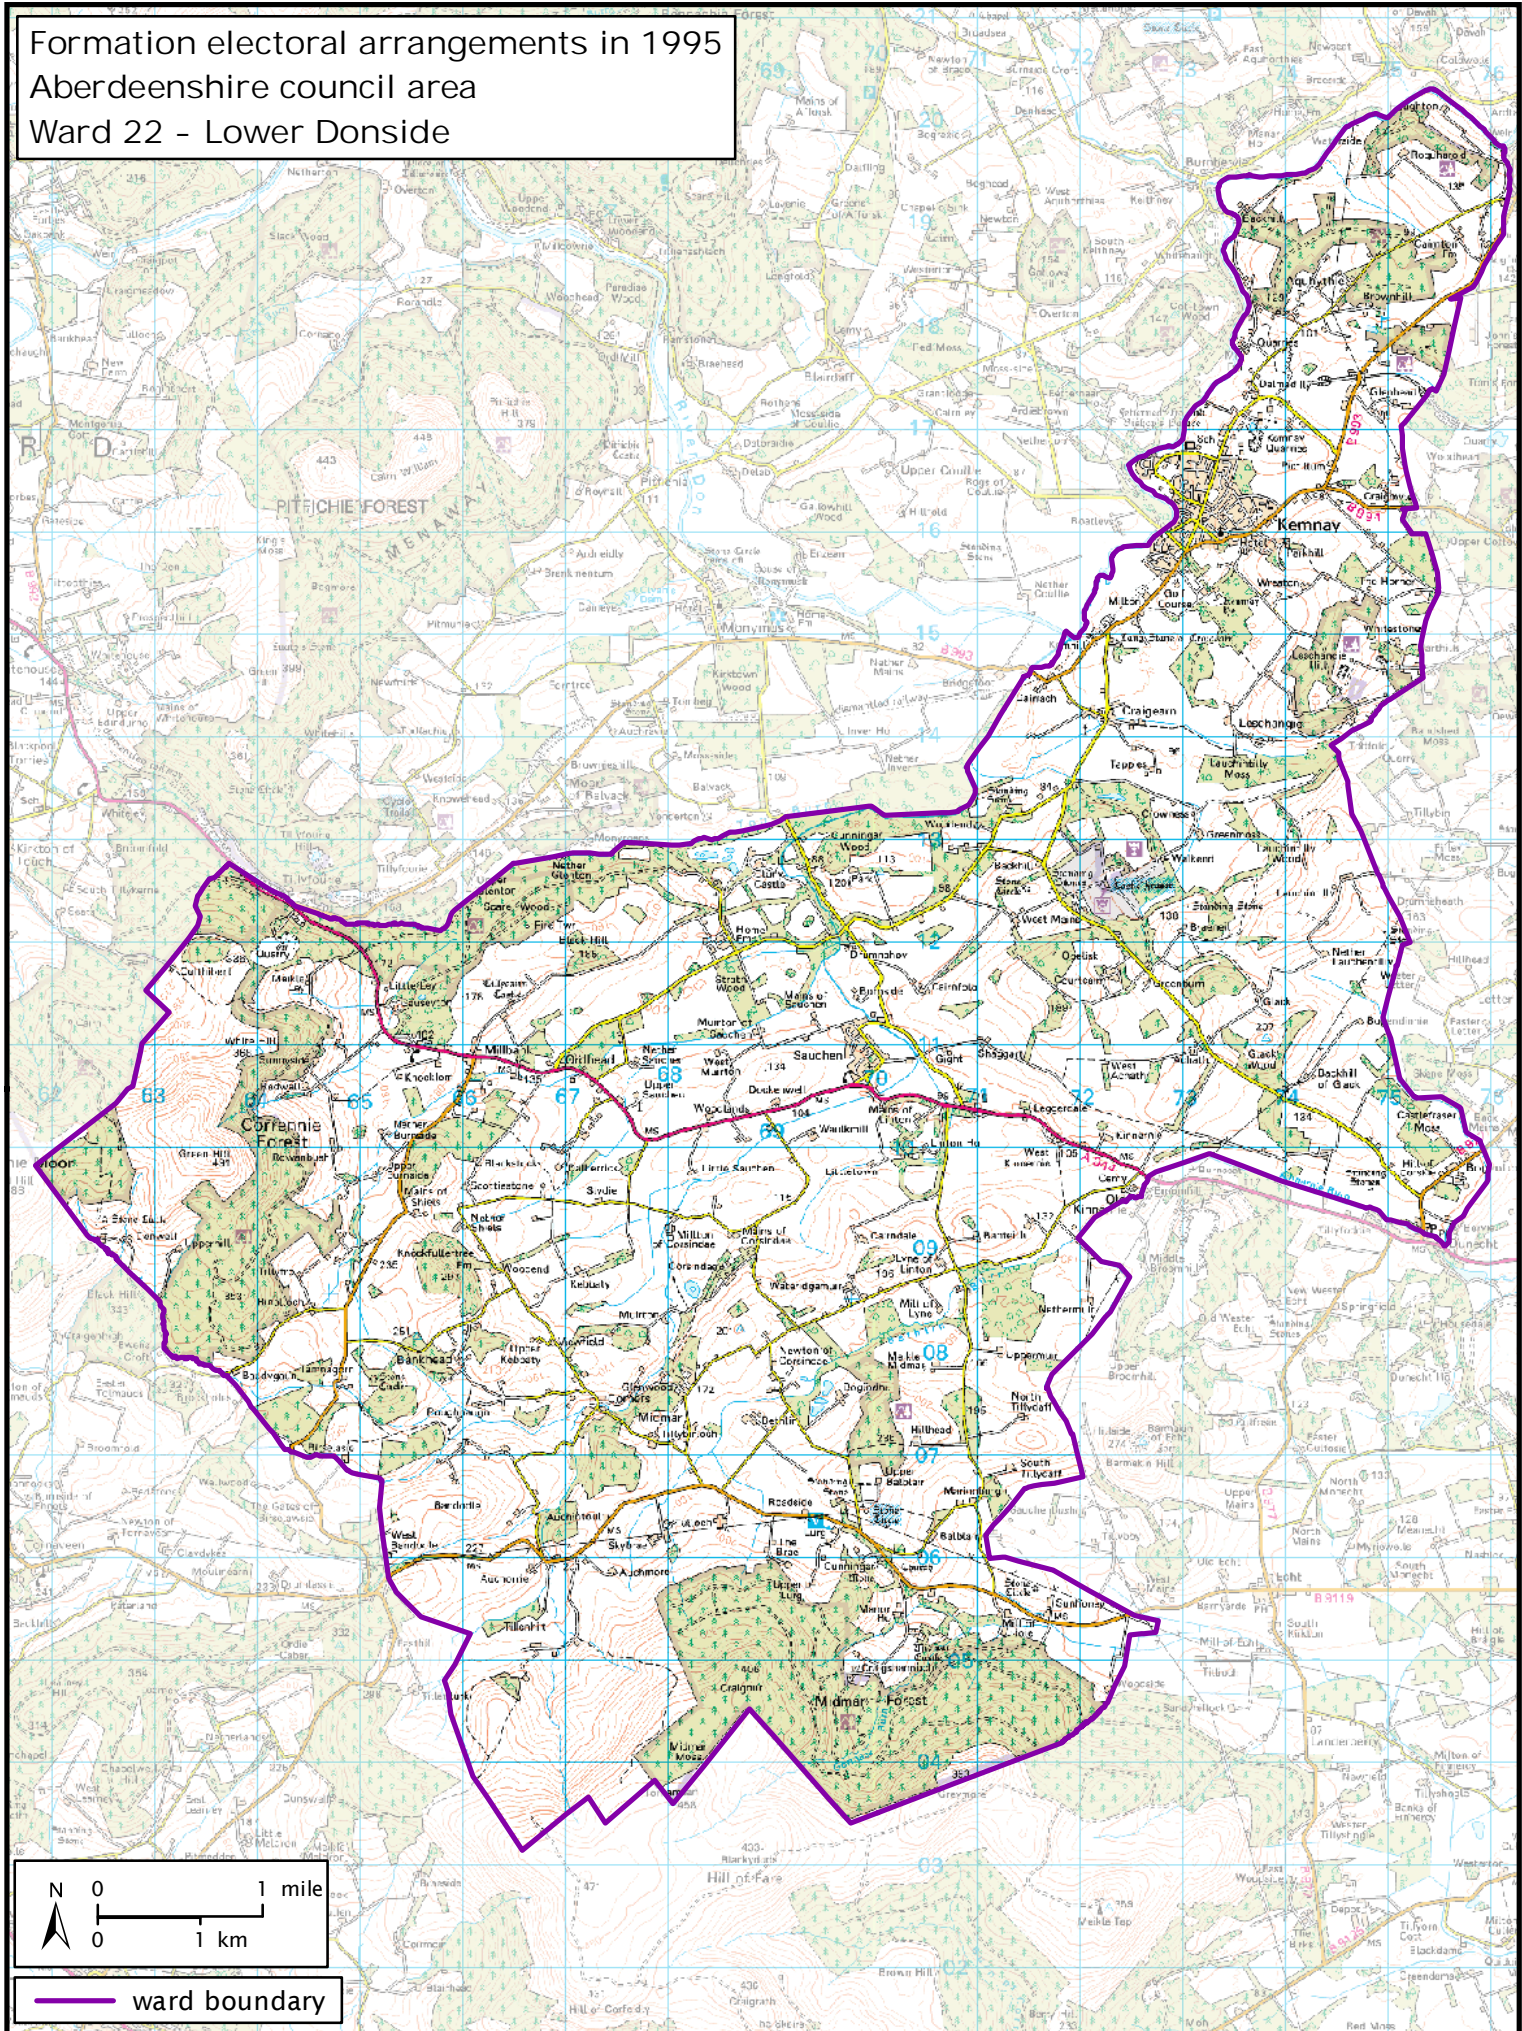

Formation electoral arrangements in 1995  
Aberdeenshire council area  
Ward 22 - Lower Donside

— ward boundary

Local Government Boundary Commission for Scotland  
Thistle House, 91 Haymarket Terrace, Edinburgh EH12 5HD  
Tel: 0131 538 7510 Fax: 0131 538 7511  
email: lgbc@scottishboundaries.gov.uk web: www.lgbc-scotland.gov.uk

Crown Copyright and database right 2011. All rights reserved. Ordnance Survey licence no. 100022179

This map shows the ward boundary against Ordnance Survey maps from 2011 rather than maps from when the ward boundary was decided.