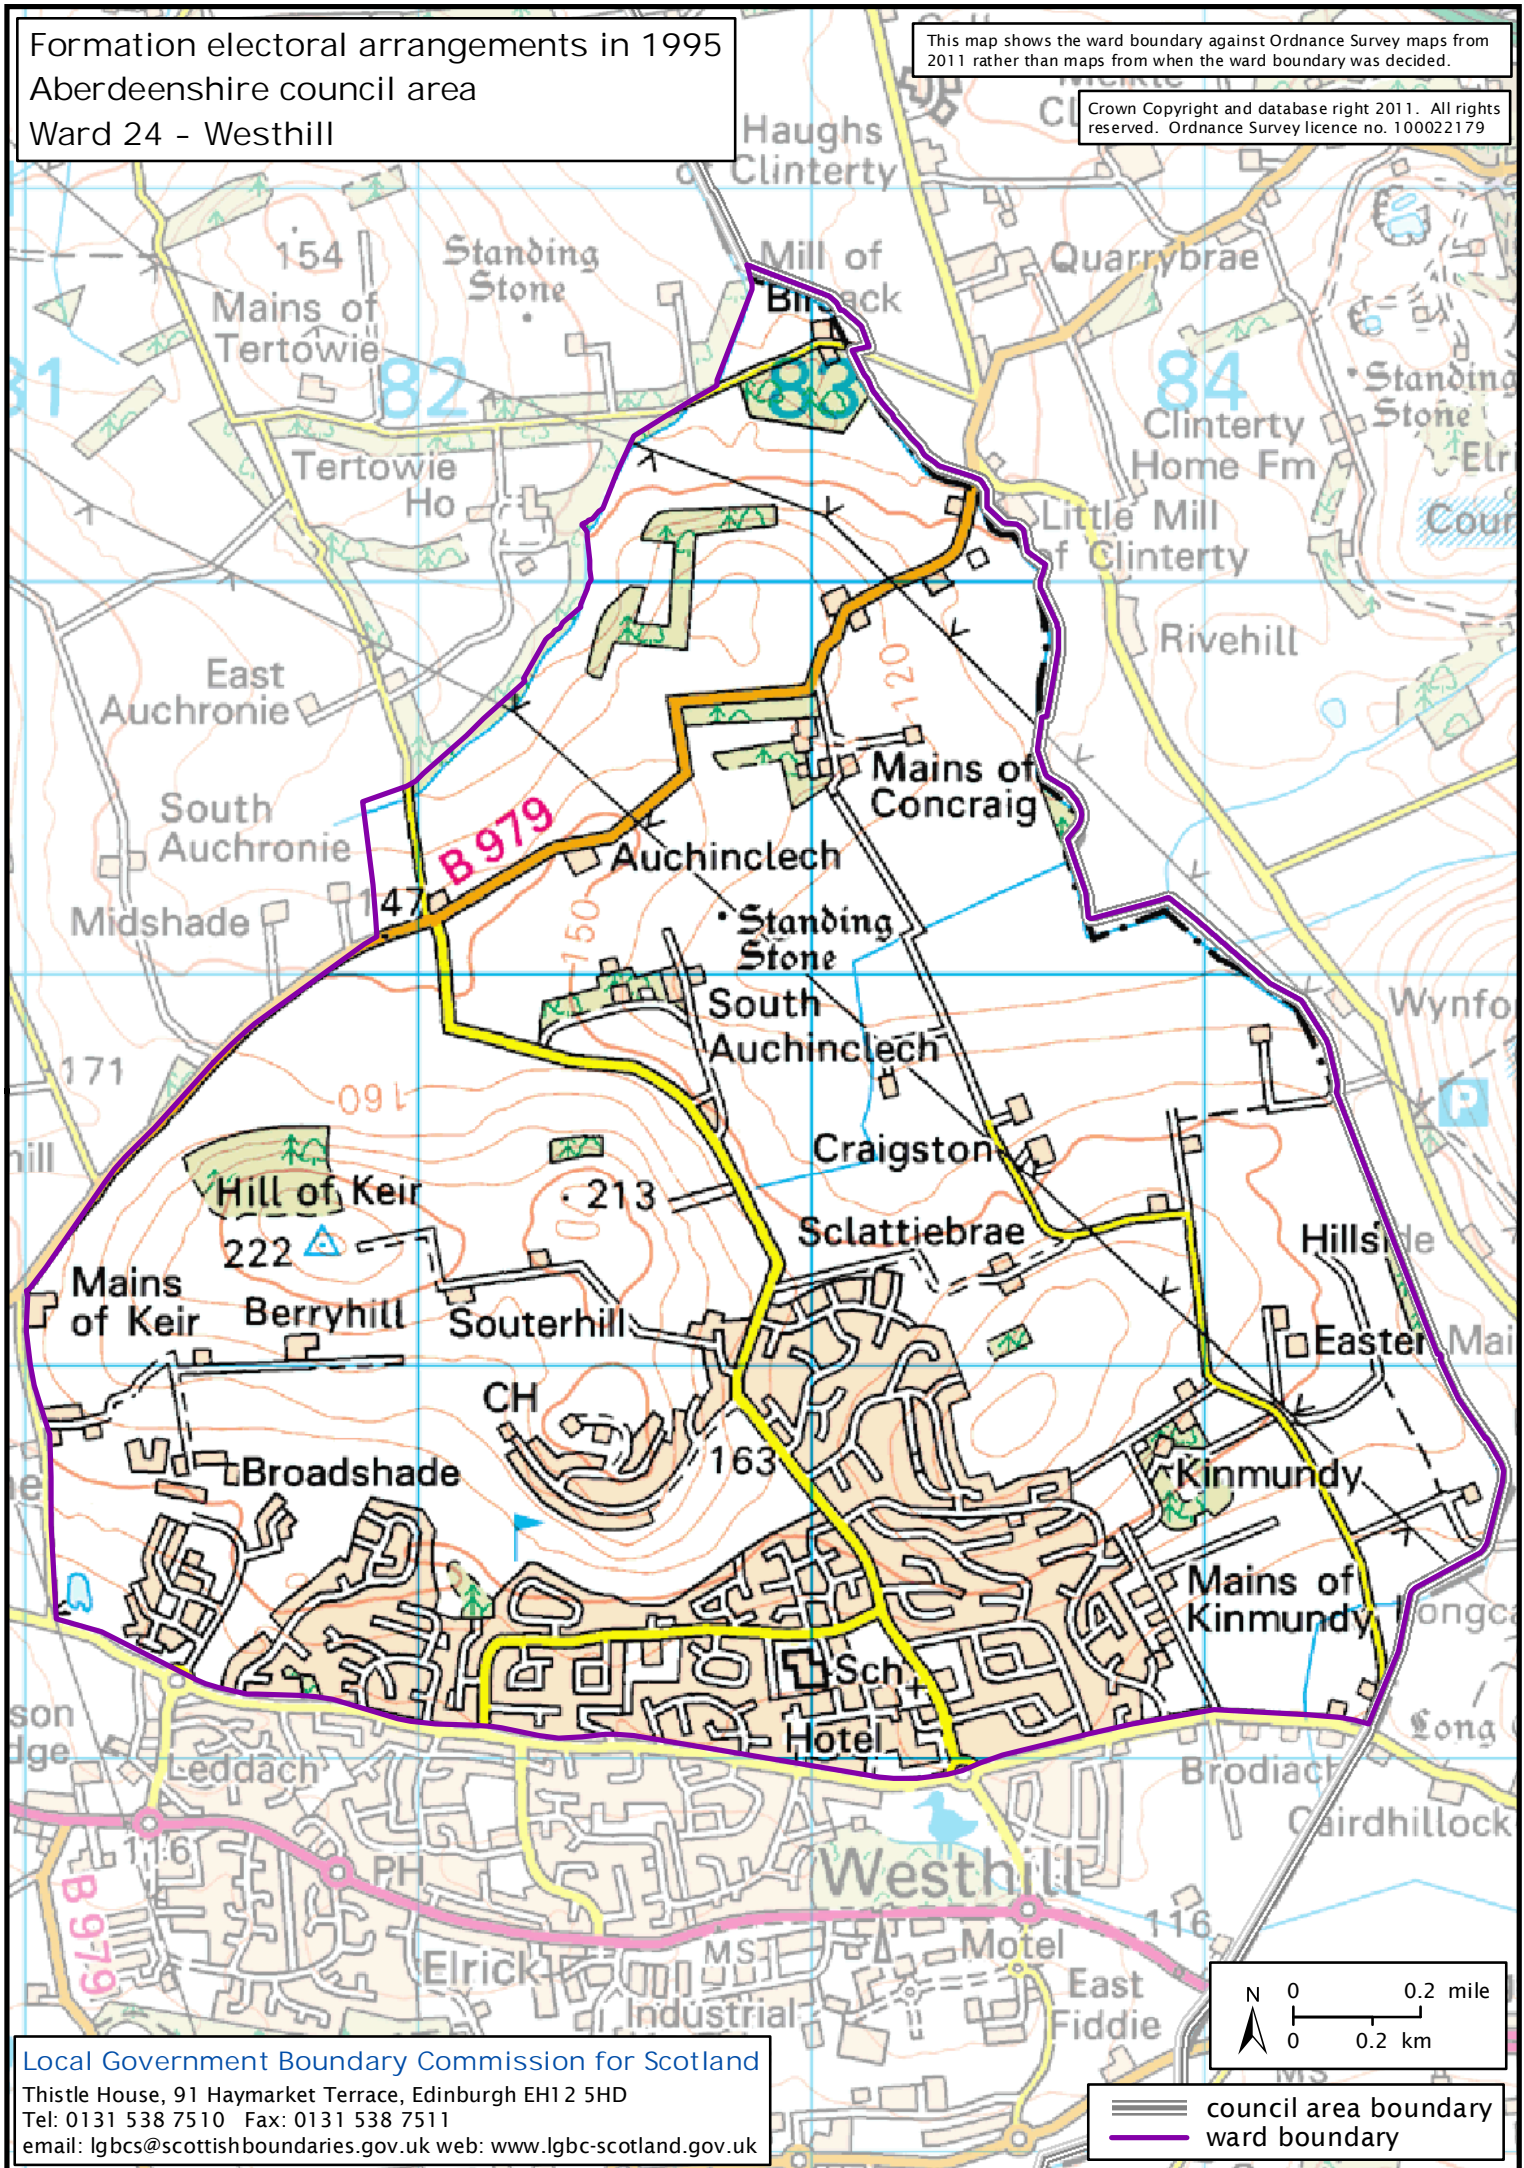

Formation electoral arrangements in 1995

Aberdeenshire council area

Ward 24 - Westhill

This map shows the ward boundary against Ordnance Survey maps from 2011 rather than maps from when the ward boundary was decided.

Crown Copyright and database right 2011. All rights reserved. Ordnance Survey licence no. 100022179

Local Government Boundary Commission for Scotland

Thistle House, 91 Haymarket Terrace, Edinburgh EH12 5HD