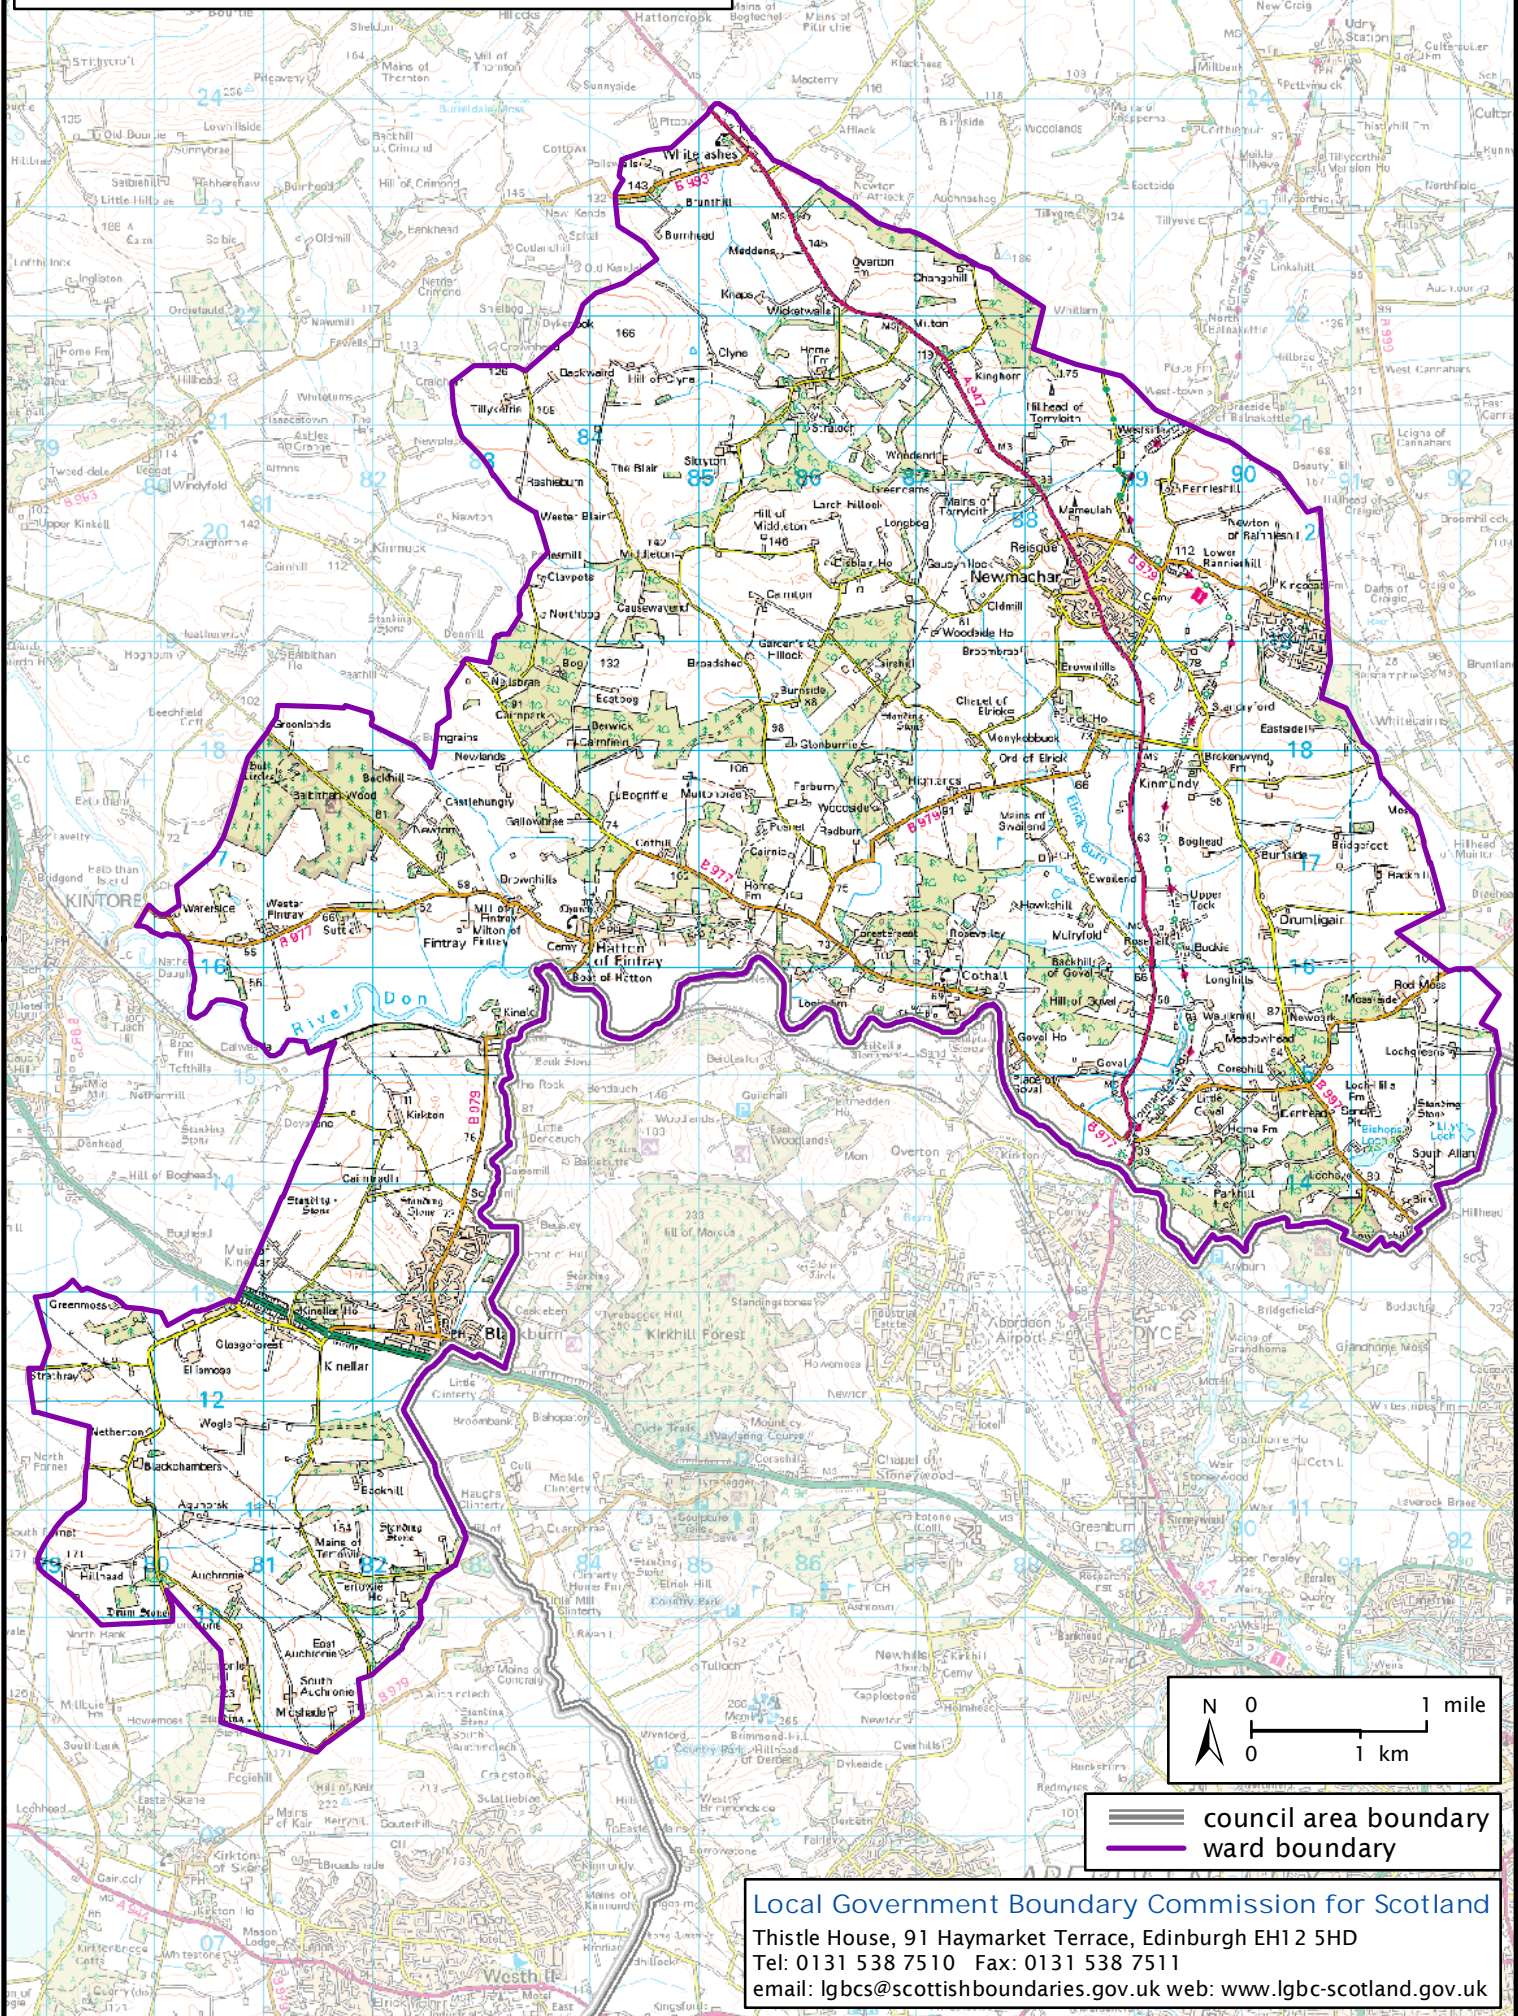

Formation electoral arrangements in 1995

Aberdeenshire council area

Ward 25 - Newmachar and Kinellar

This map shows the ward boundary against Ordnance Survey maps from 2011 rather than maps from when the ward boundary was decided.

Crown Copyright and database right 2011. All rights reserved. Ordnance Survey licence no. 100022179

Local Government Boundary Commission for Scotland
Thistle House, 91 Haymarket Terrace, Edinburgh EH1 2 5HD
Tel: 0131 538 7510 Fax: 0131 538 7511
email: lgbcscottishboundaries.gov.uk web: www.lgbc-scotland.gov.uk