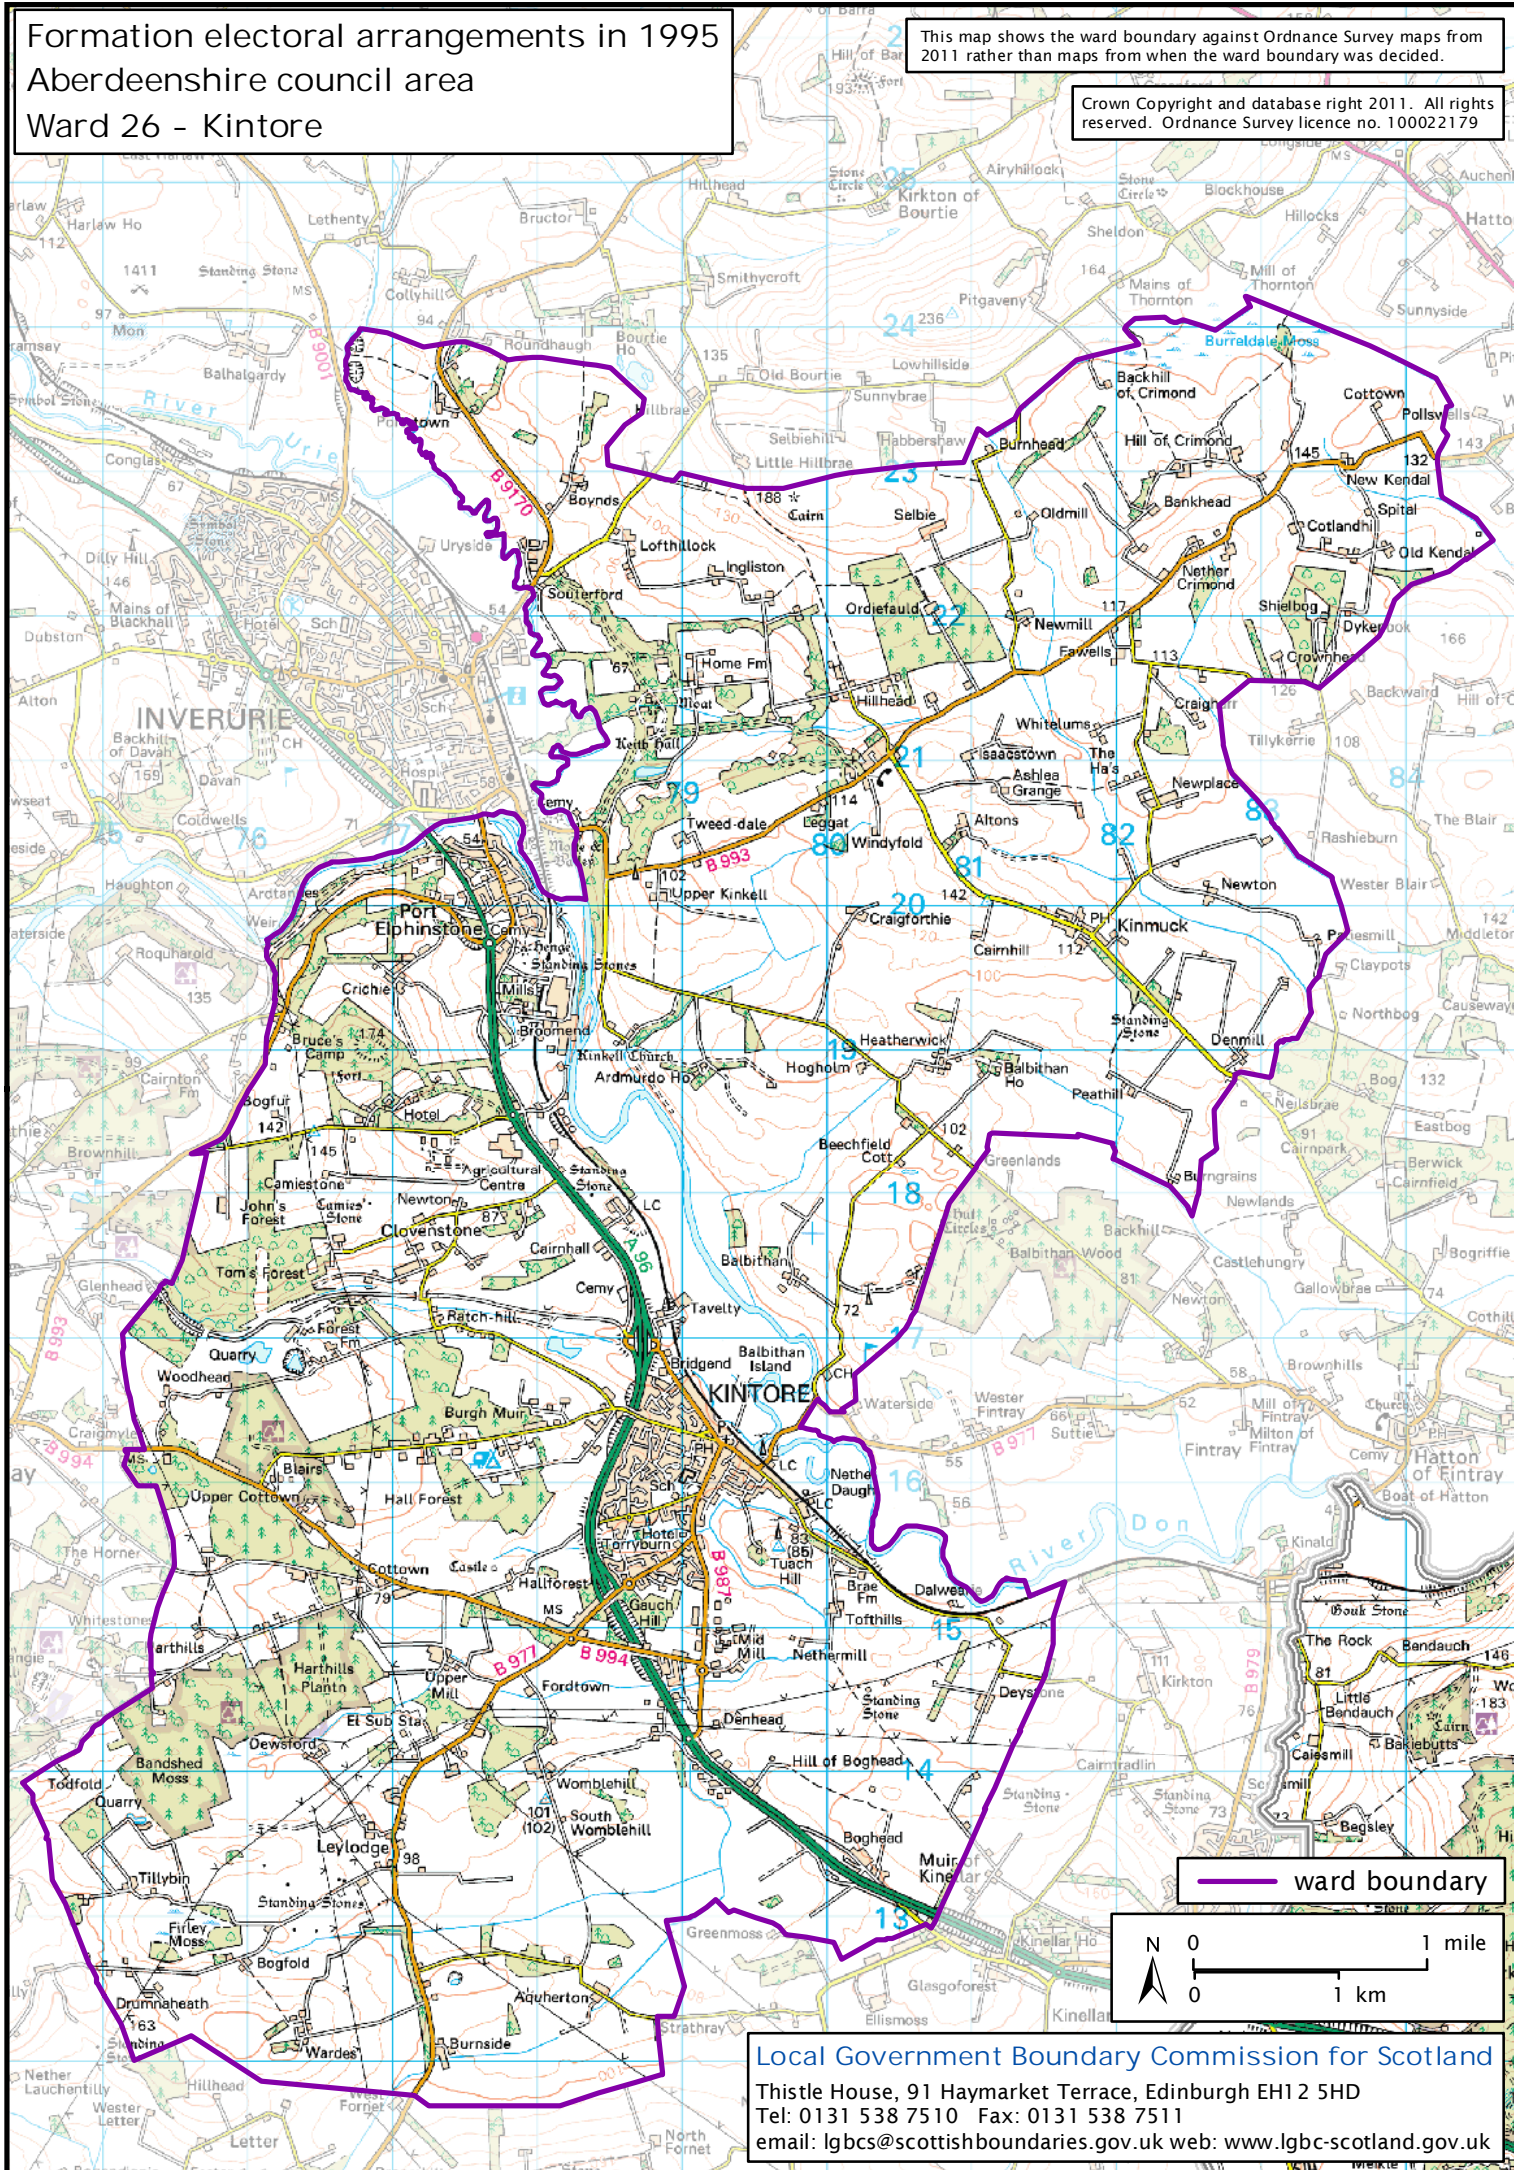

Formation electoral arrangements in 1995
Aberdeenshire council area
Ward 26 - Kintore

This map shows the ward boundary against Ordnance Survey maps from 2011 rather than maps from when the ward boundary was decided.

Crown Copyright and database right 2011. All rights reserved. Ordnance Survey licence no. 100022179

Local Government Boundary Commission for Scotland
Thistle House, 91 Haymarket Terrace, Edinburgh EH1 2 HD
Tel: 0131 538 7510 Fax: 0131 538 7511
email: lgbc@scottishboundaries.gov.uk web: www.lgbc-scotland.gov.uk