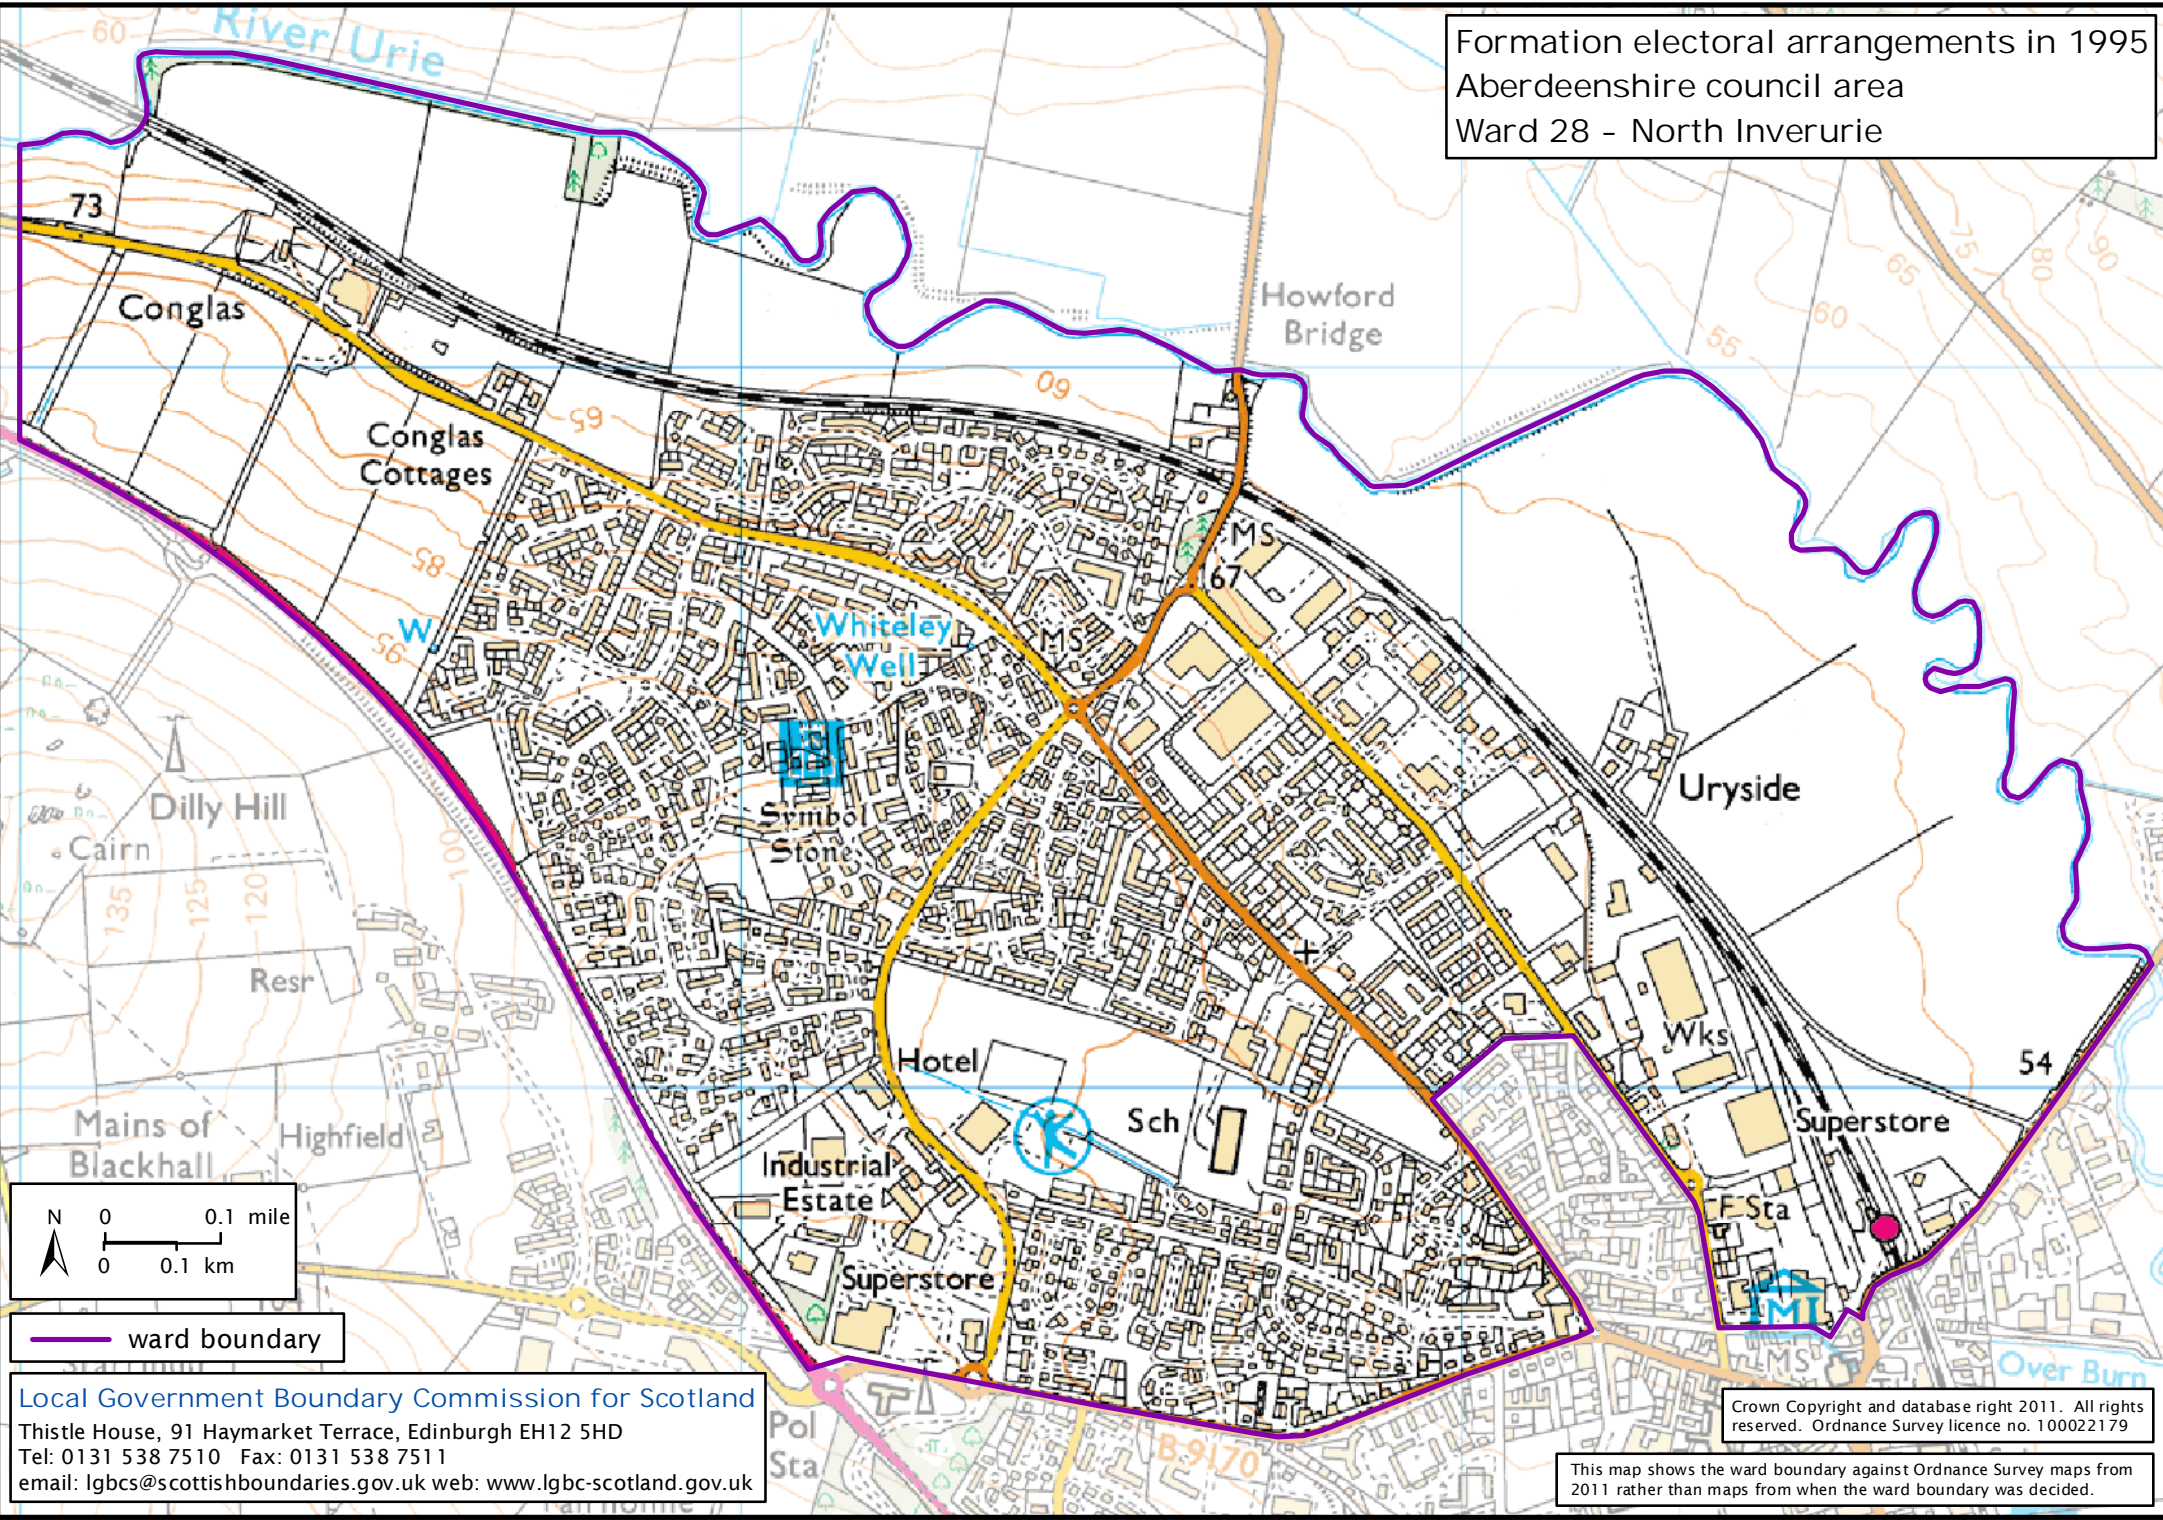

Formation electoral arrangements in 1995  
Aberdeenshire council area  
Ward 28 - North Inverurie

ward boundary

Local Government Boundary Commission for Scotland  
Thistle House, 91 Haymarket Terrace, Edinburgh EH12 5HD  
Tel: 0131 538 7510 Fax: 0131 538 7511  
email: lgbcsc@scottishboundaries.gov.uk web: www.lgbc-scotland.gov.uk

Crown Copyright and database right 2011. All rights reserved. Ordnance Survey licence no. 10002179

This map shows the ward boundary against Ordnance Survey maps from 2011 rather than maps from when the ward boundary was decided.