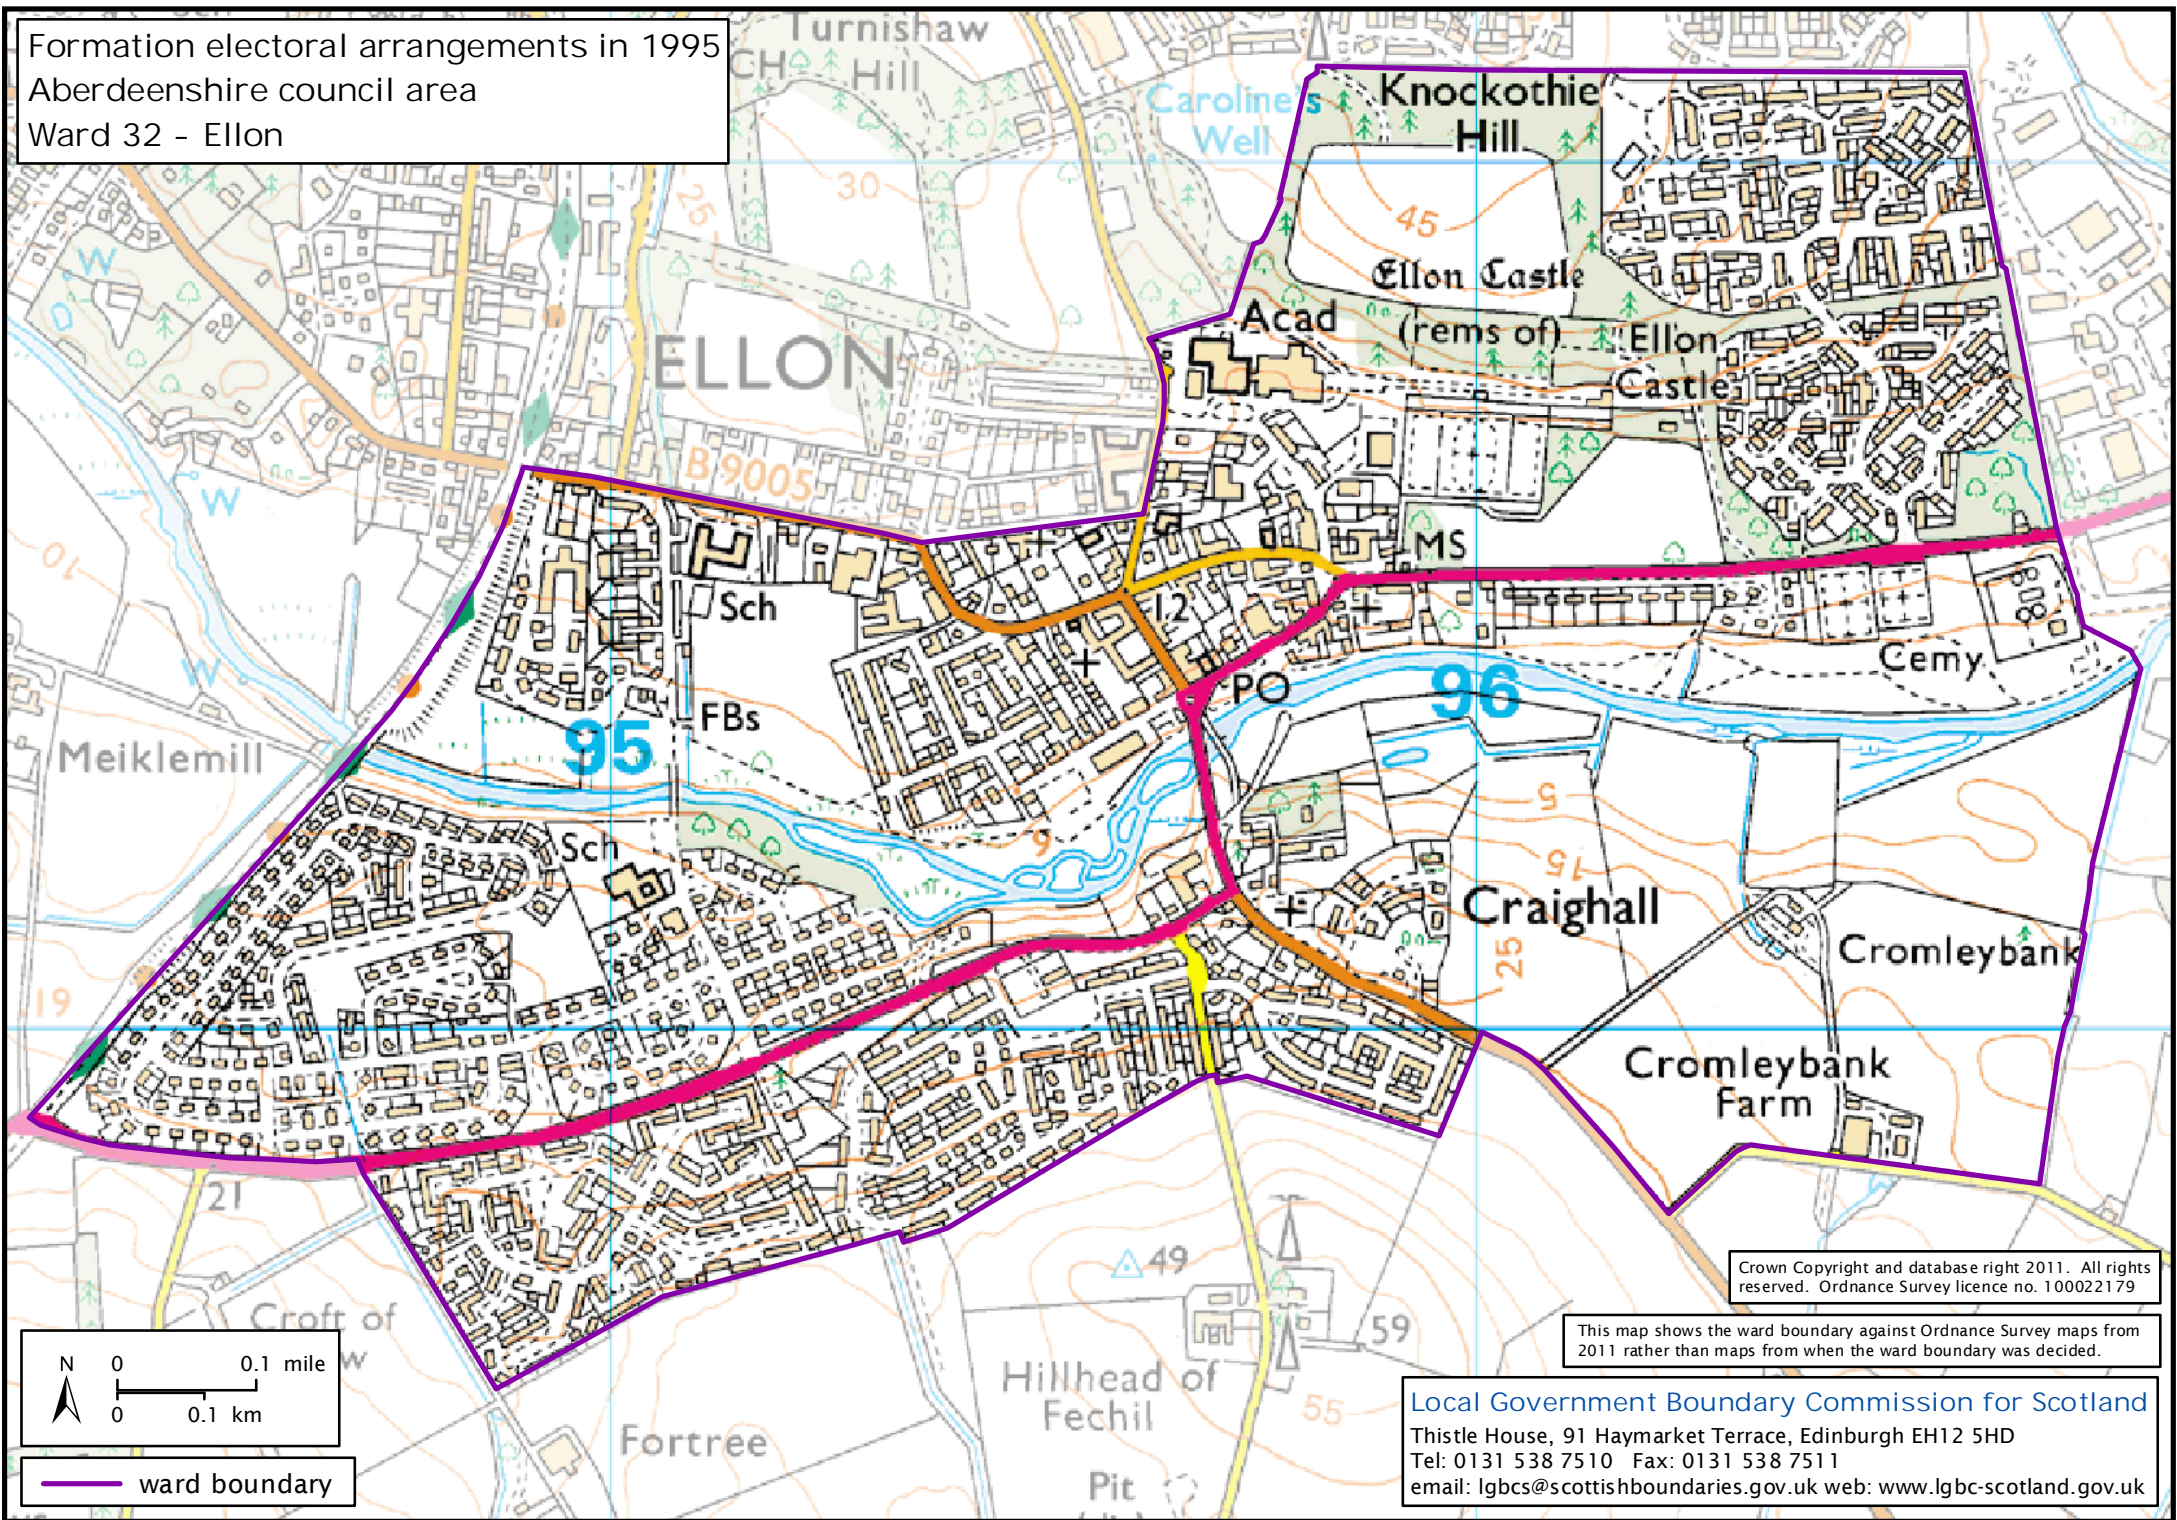

Formation electoral arrangements in 1995
Aberdeenshire council area
Ward 32 - Ellon

Crown Copyright and database right 2011. All rights reserved. Ordnance Survey licence no. 10002179

This map shows the ward boundary against Ordnance Survey maps from 2011 rather than maps from when the ward boundary was decided.

ward boundary