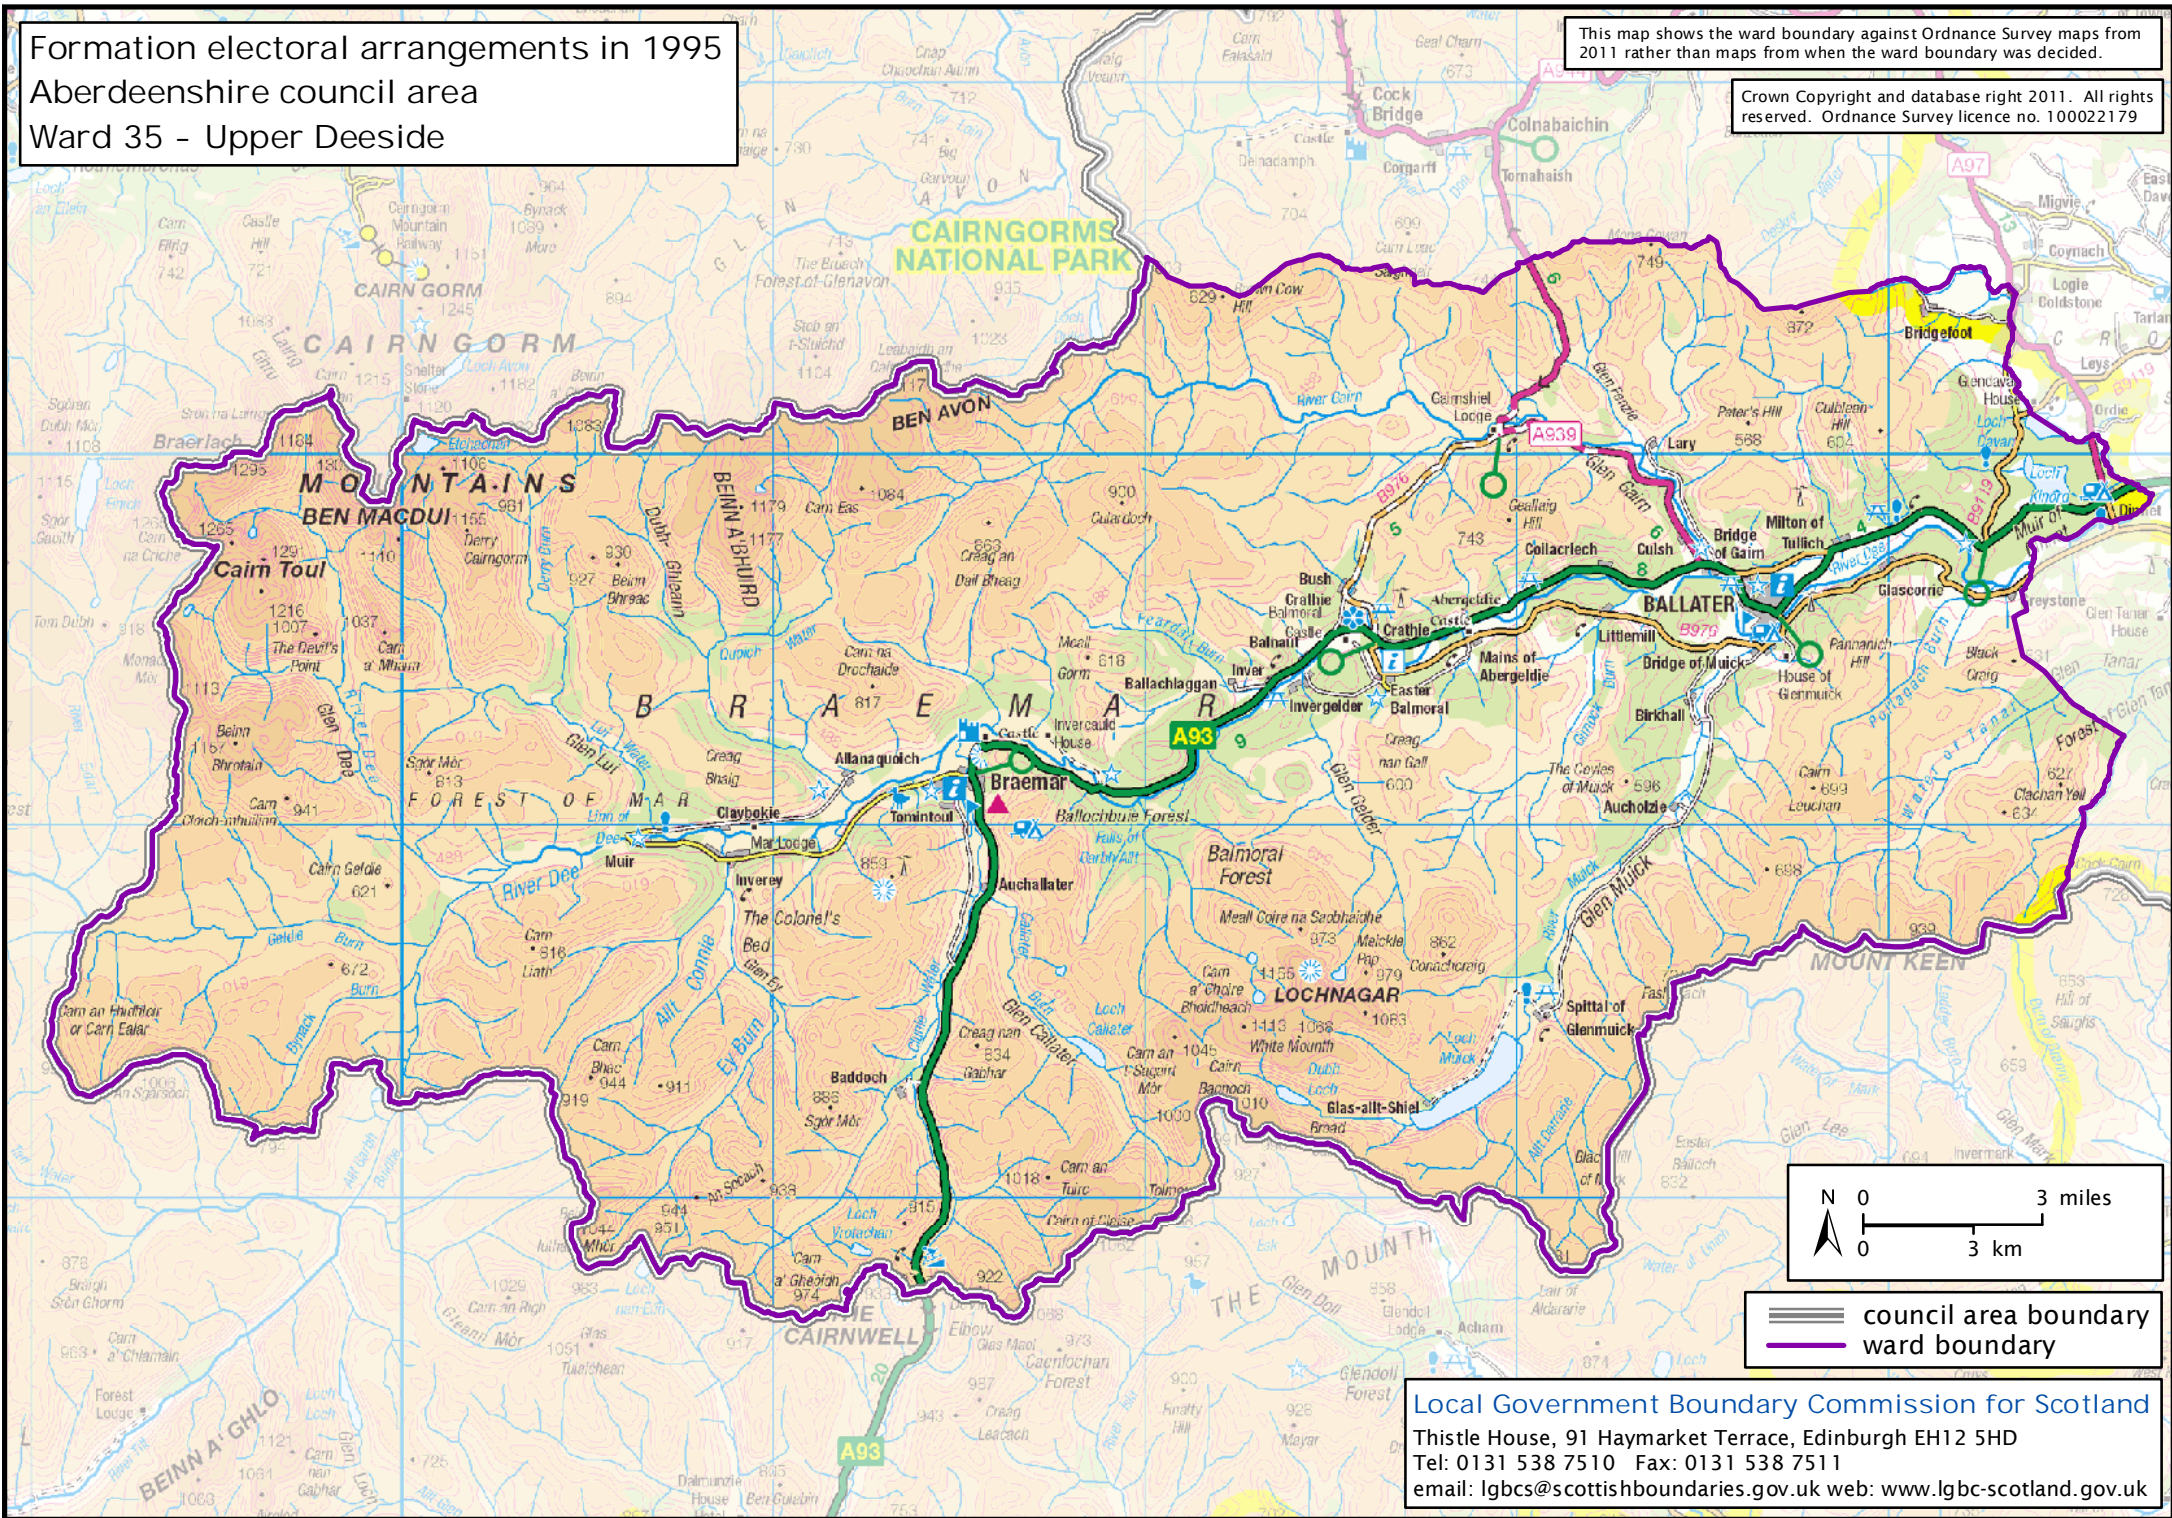

Formation electoral arrangements in 1995
Aberdeenshire council area
Ward 35 - Upper Deeside

This map shows the ward boundary against Ordnance Survey maps from 2011 rather than maps from when the ward boundary was decided.

Crown Copyright and database right 2011. All rights reserved. Ordnance Survey licence no. 100022179

==== council area boundary
—— ward boundary

Local Government Boundary Commission for Scotland
Thistle House, 91 Haymarket Terrace, Edinburgh EH12 5HD
Tel: 0131 538 7510 Fax: 0131 538 7511
email: lgbcsc@scottishboundaries.gov.uk web: www.lgbc-scotland.gov.uk