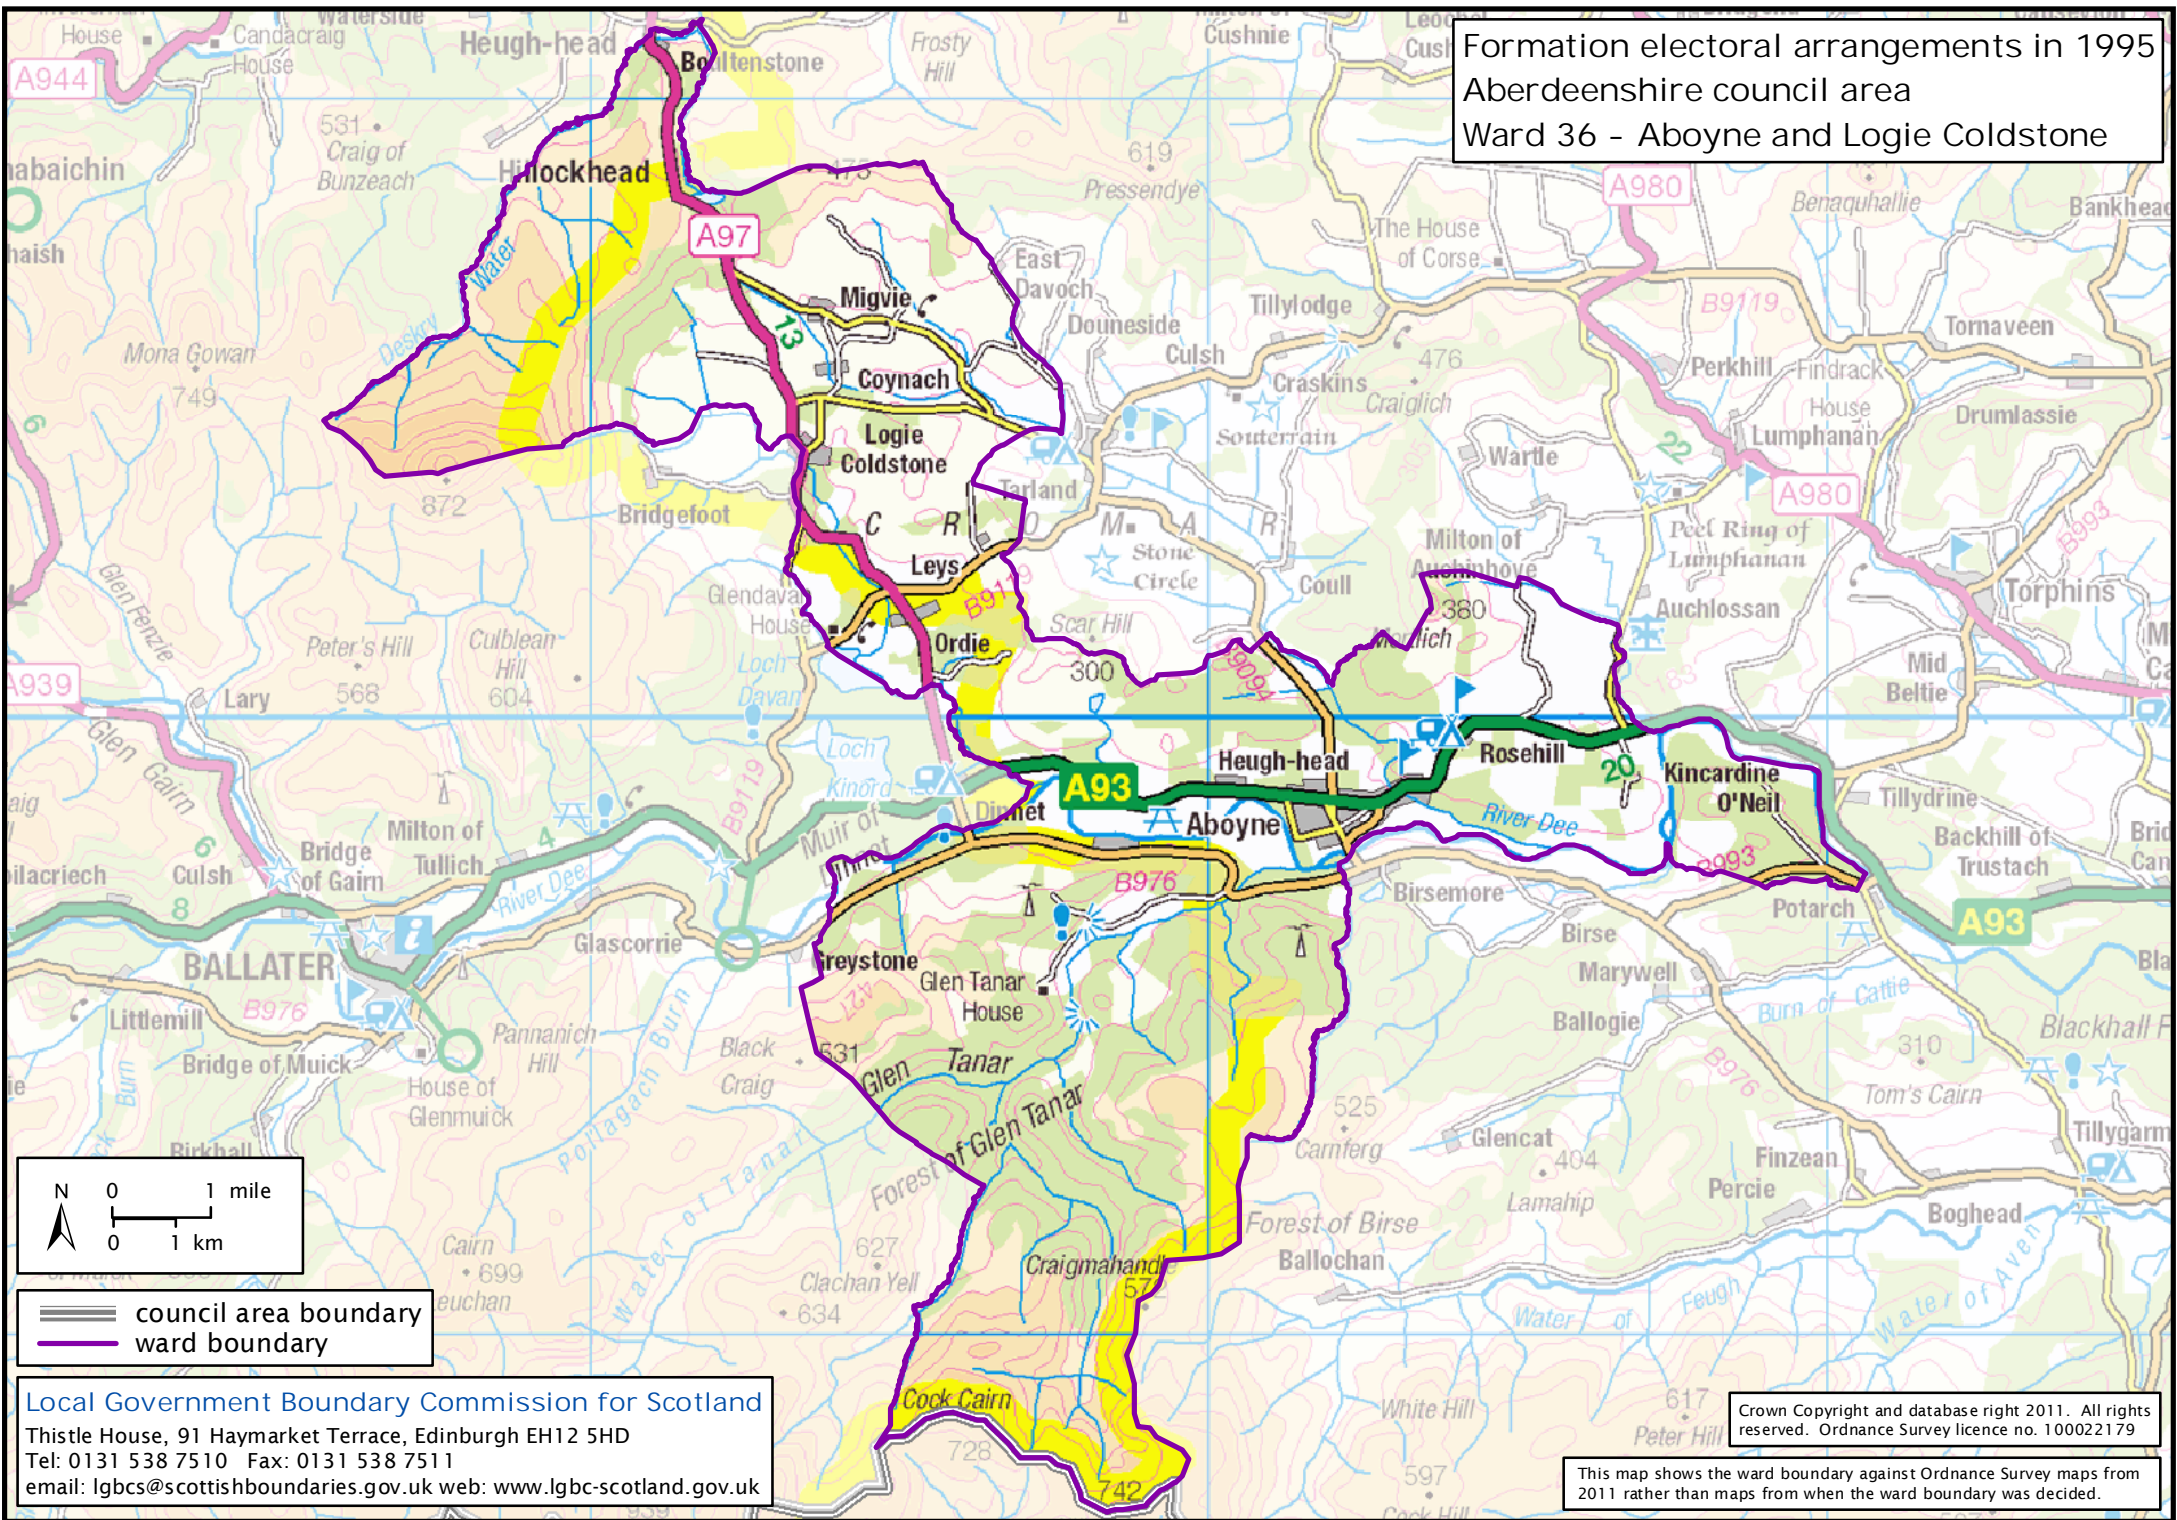

Formation electoral arrangements in 1995
 Aberdeenshire council area
 Ward 36 - Aboyne and Logie Coldstone

council area boundary
 ward boundary

Local Government Boundary Commission for Scotland
 Thistle House, 91 Haymarket Terrace, Edinburgh EH12 5HD
 Tel: 0131 538 7510 Fax: 0131 538 7511
 email: lgbcsc@scottishboundaries.gov.uk web: www.lgbc-scotland.gov.uk

Crown Copyright and database right 2011. All rights reserved. Ordnance Survey licence no. 10002179

This map shows the ward boundary against Ordnance Survey maps from 2011 rather than maps from when the ward boundary was decided.