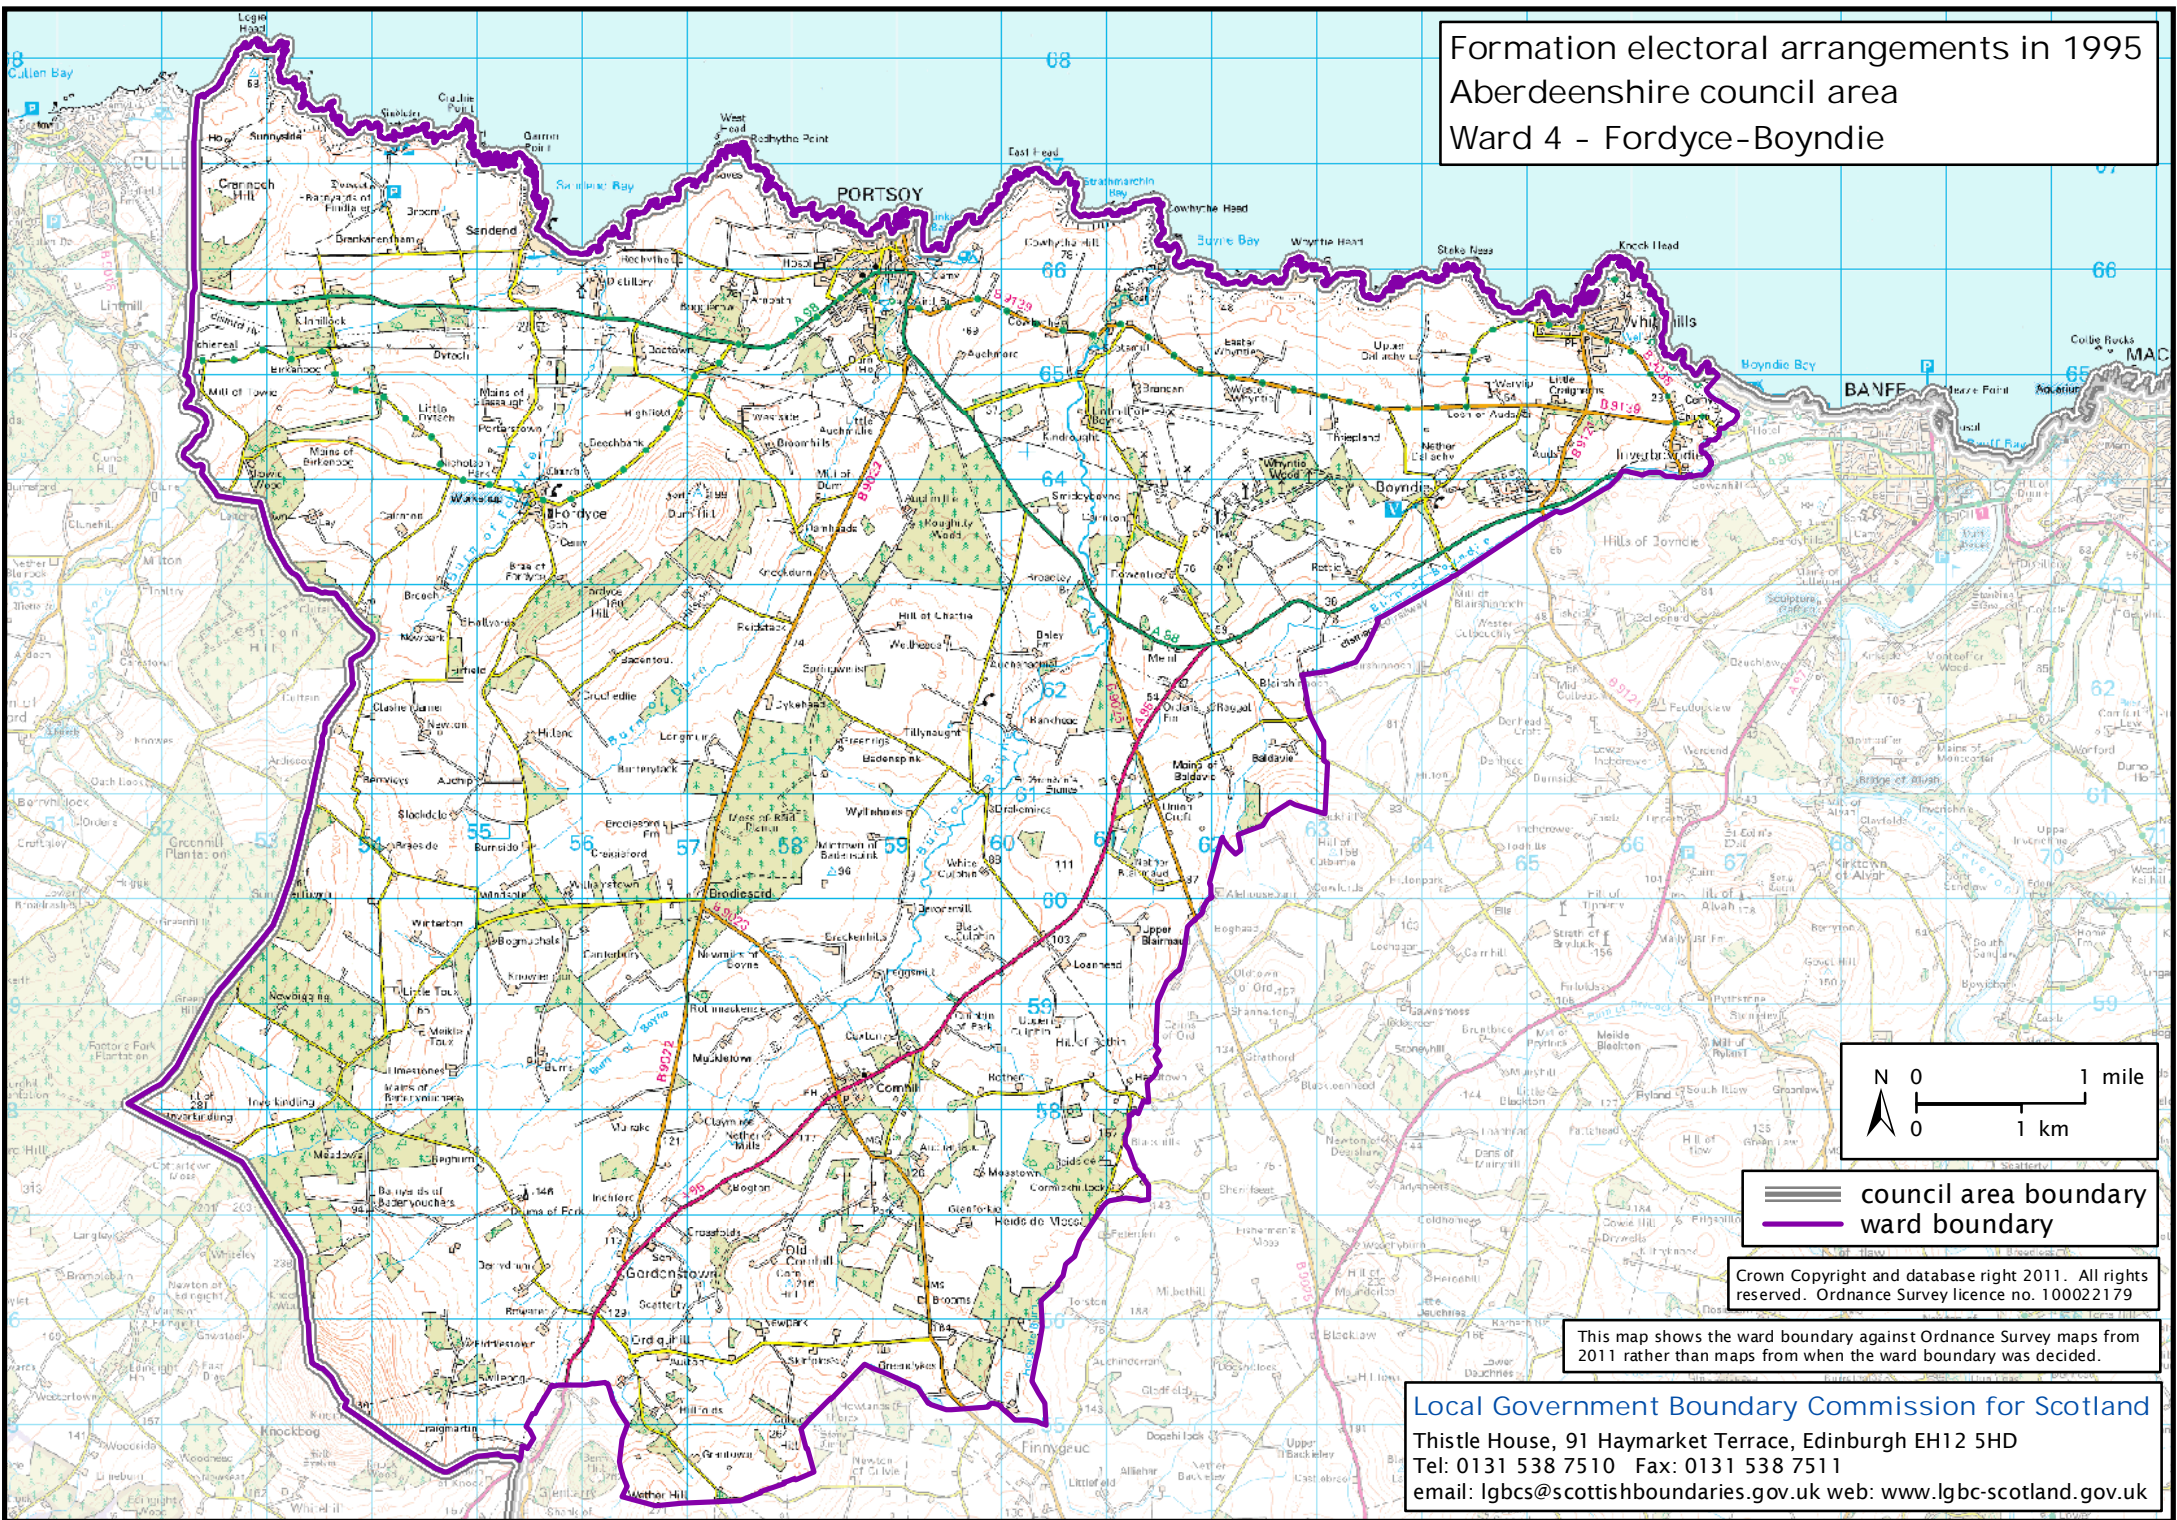

Formation electoral arrangements in 1995
 Aberdeenshire council area
 Ward 4 - Fordyce-Boyndie

 council area boundary
 ward boundary

Crown Copyright and database right 2011. All rights reserved. Ordnance Survey licence no. 10002179

This map shows the ward boundary against Ordnance Survey maps from 2011 rather than maps from when the ward boundary was decided.

Local Government Boundary Commission for Scotland
 Thistle House, 91 Haymarket Terrace, Edinburgh EH12 5HD
 Tel: 0131 538 7510 Fax: 0131 538 7511
 email: lgbcsc@scottishboundaries.gov.uk web: www.lgbc-scotland.gov.uk