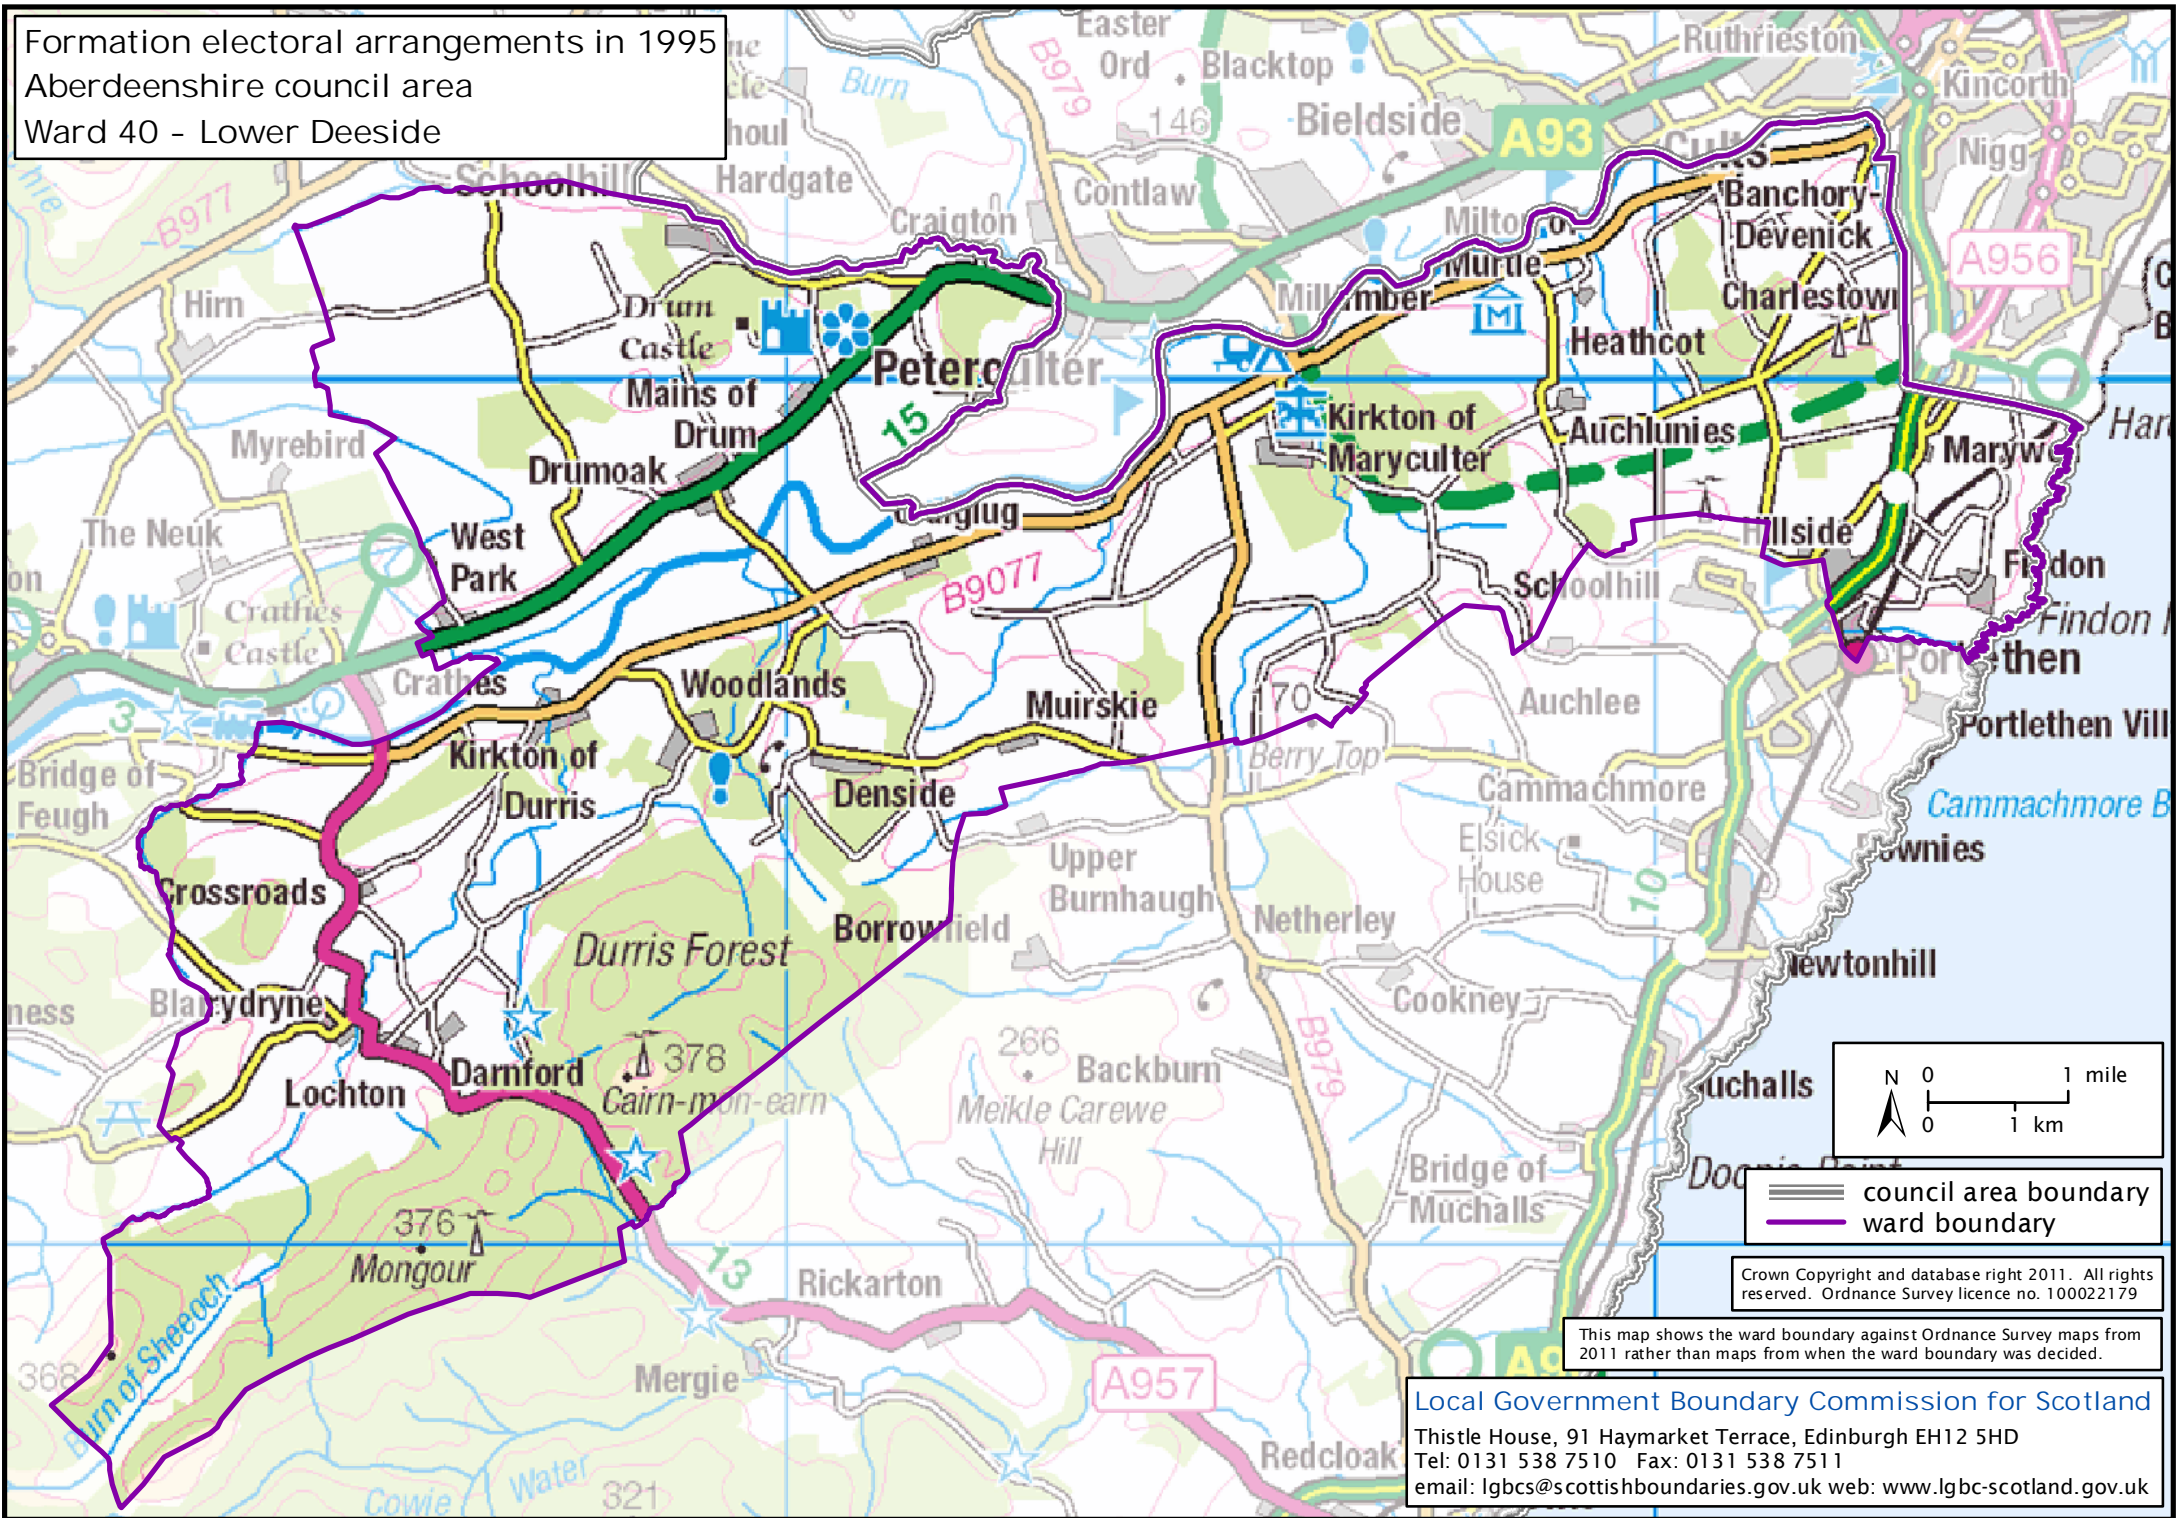

Formation electoral arrangements in 1995  
 Aberdeenshire council area  
 Ward 40 - Lower Deeside

— council area boundary  
 — ward boundary

Crown Copyright and database right 2011. All rights reserved. Ordnance Survey licence no. 100022179

This map shows the ward boundary against Ordnance Survey maps from 2011 rather than maps from when the ward boundary was decided.

Local Government Boundary Commission for Scotland  
 Thistle House, 91 Haymarket Terrace, Edinburgh EH12 5HD  
 Tel: 0131 538 7510 Fax: 0131 538 7511  
 email: lgbcscottishboundaries.gov.uk web: www.lgbc-scotland.gov.uk