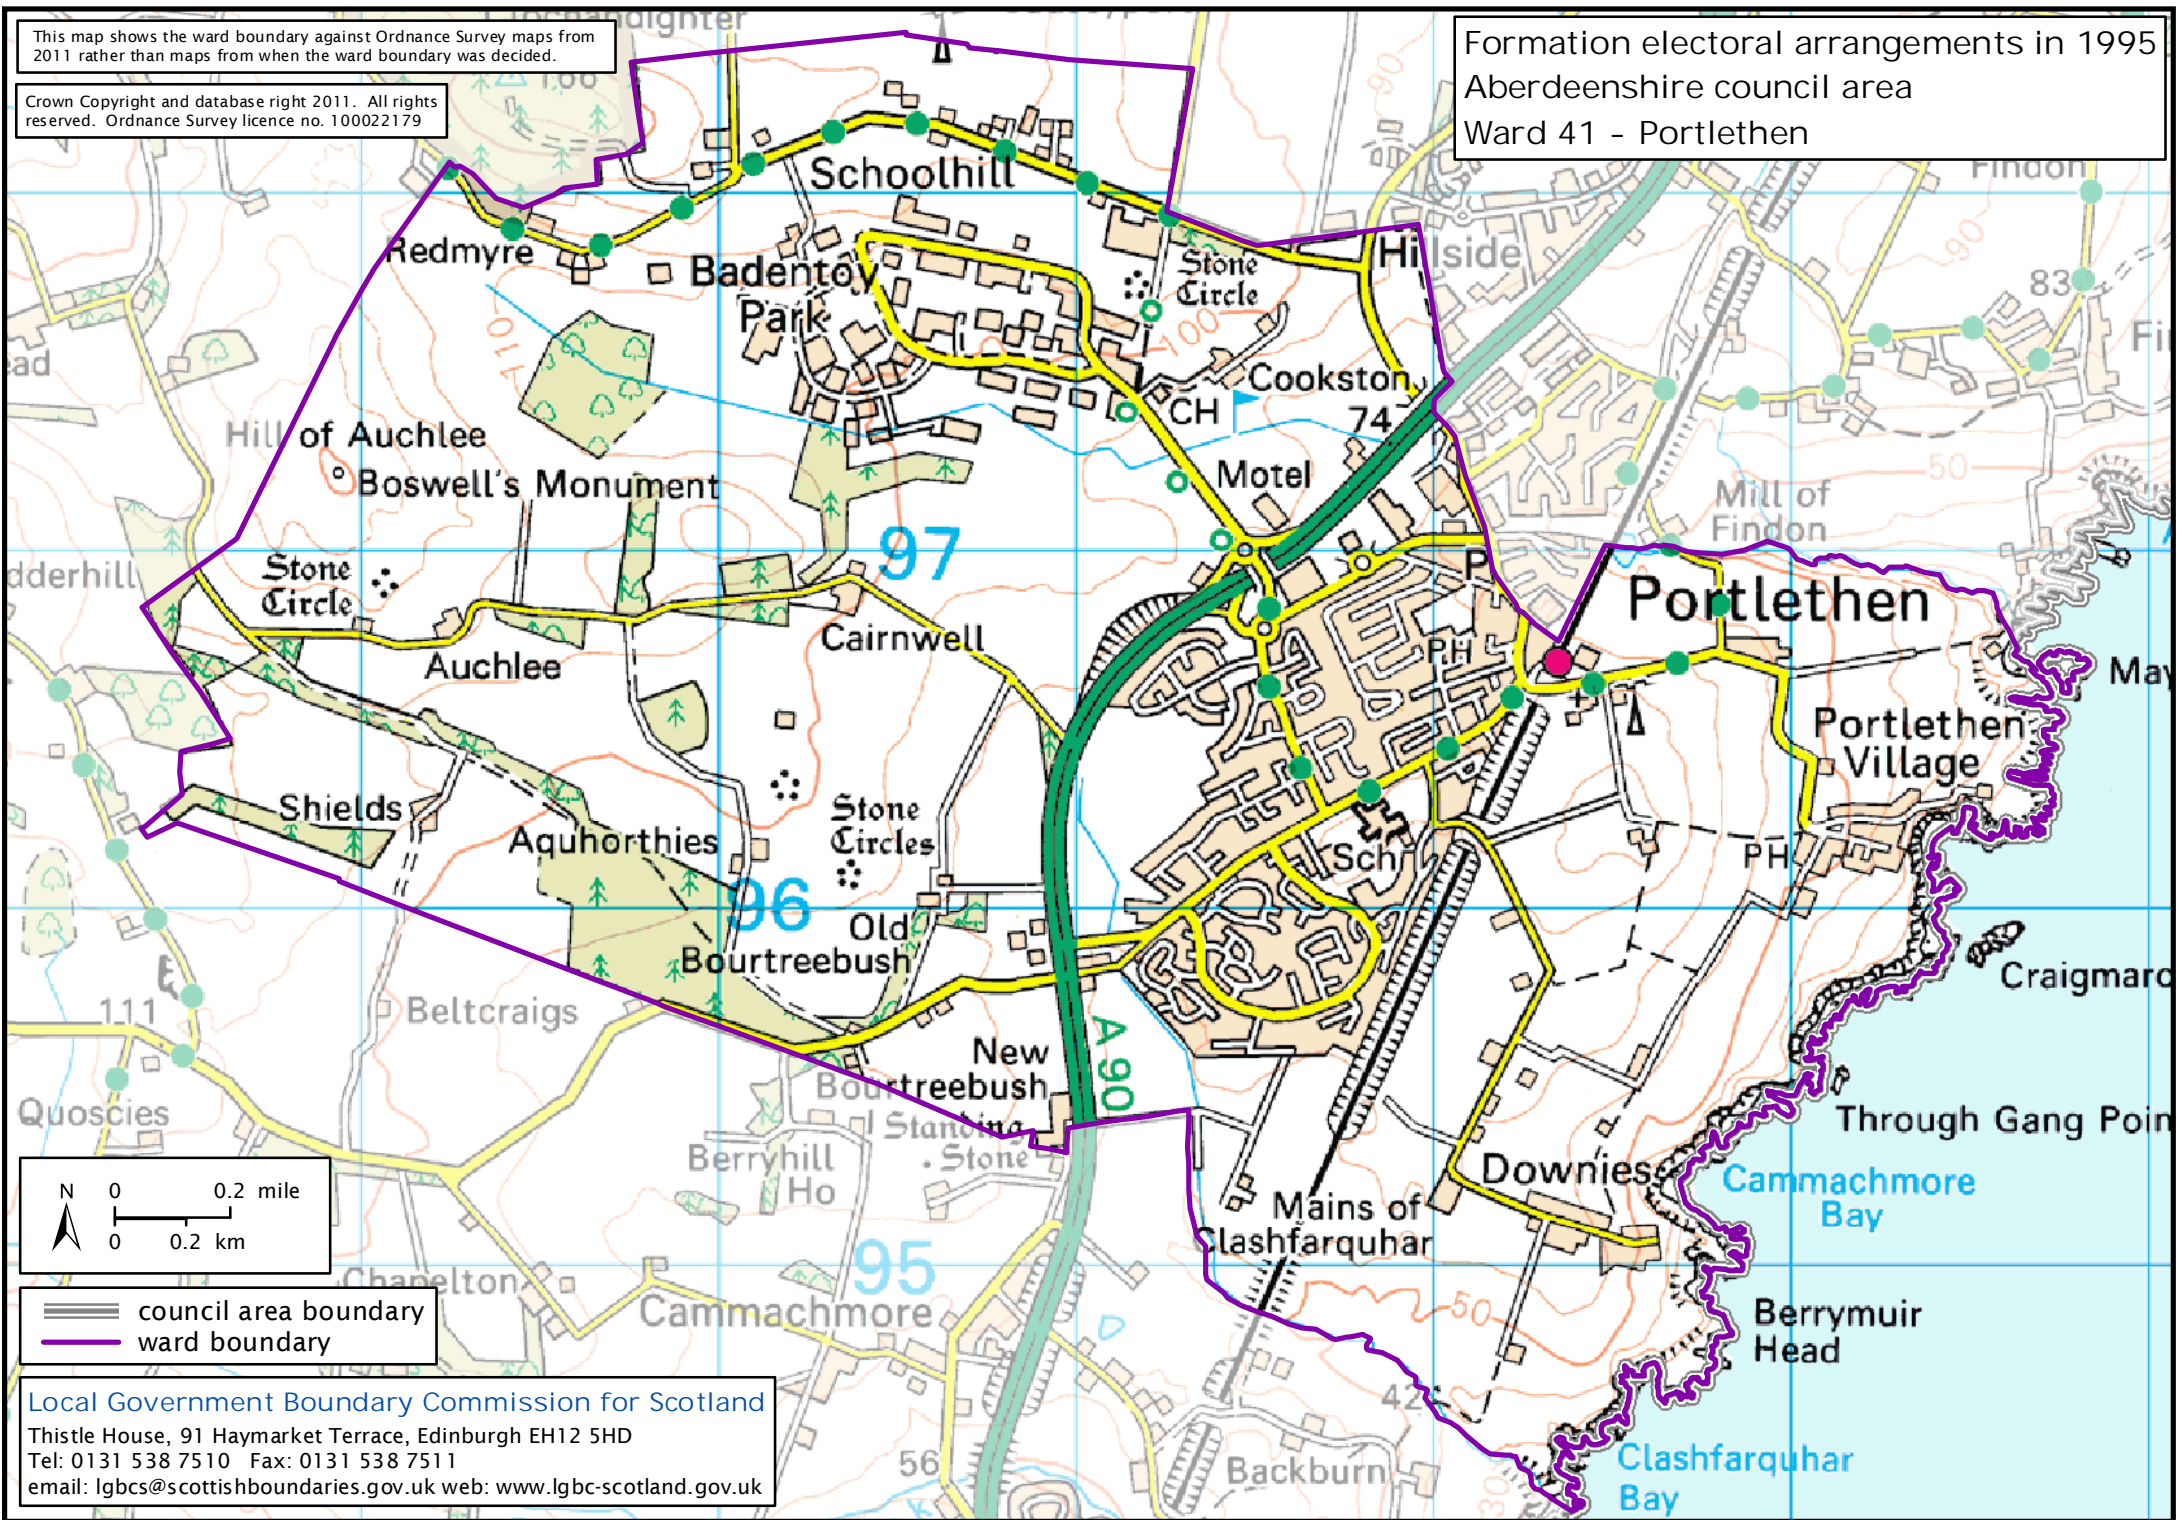

This map shows the ward boundary against Ordnance Survey maps from 2011 rather than maps from when the ward boundary was decided.

Crown Copyright and database right 2011. All rights reserved. Ordnance Survey licence no. 100022179

Formation electoral arrangements in 1995  
Aberdeenshire council area  
Ward 41 - Portlethen

==== council area boundary  
—— ward boundary

Local Government Boundary Commission for Scotland  
Thistle House, 91 Haymarket Terrace, Edinburgh EH12 5HD  
Tel: 0131 538 7510 Fax: 0131 538 7511  
email: lgbcsc@scottishboundaries.gov.uk web: www.lgbc-scotland.gov.uk